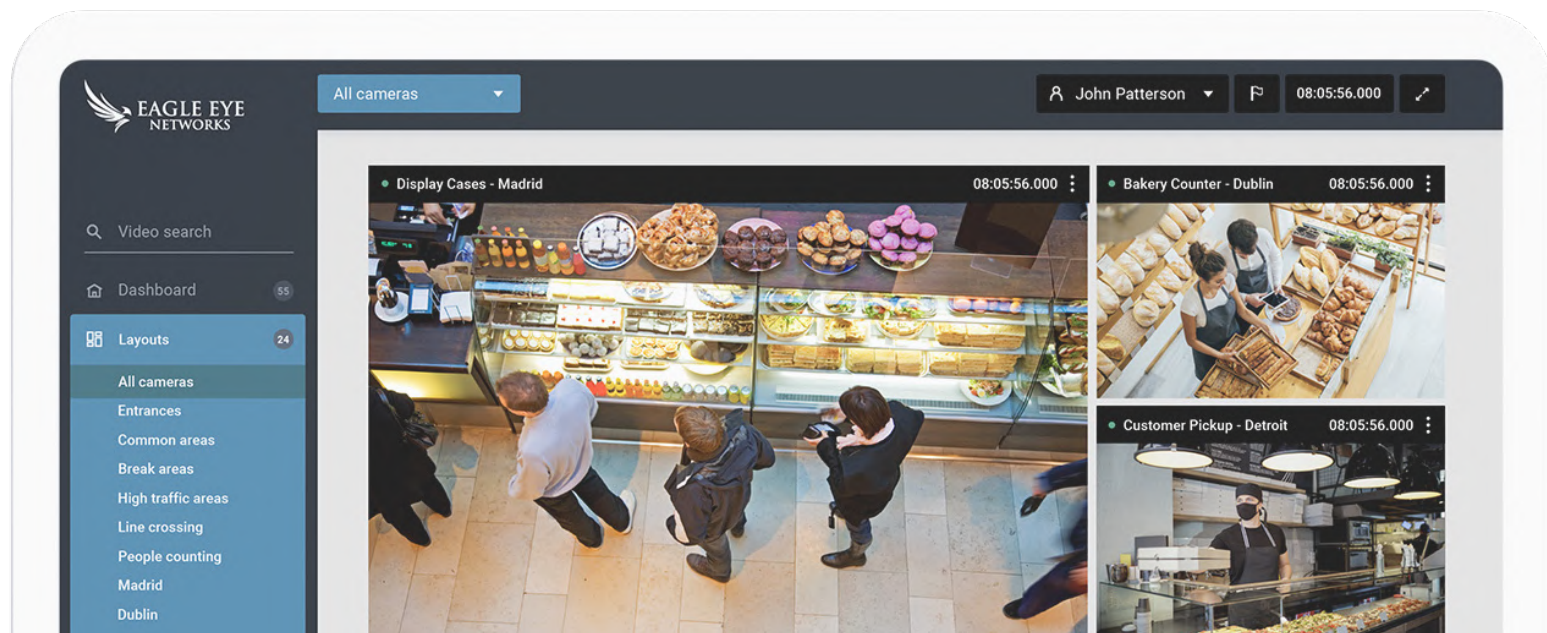

TAILORED SOLUTIONS FOR BUSINESS NEEDS

At Eagle Eye, we understand that our customers' needs are as unique as their businesses and industries. Larger organizations have more complex needs, while smaller businesses appreciate simplicity. That's why Eagle Eye Networks offers Editions, designed to simplify the ever-growing product set and better align pricing and features to the realities of different sized businesses – all with the flexibility to scale as a business grows and changes.

STANDARD

Designed for small businesses and franchisees with a modest number of locations and limited users. This basic Edition is for businesses that value remote access to surveillance video and cloud storage at a reasonable cost.

PRO

Designed for mid-sized (10 to 25+ locations) and rapidly growing business operations. The Professional Edition includes features to better manage large quantities of locations, users, and cameras.

ENTERPRISE

Ideal for large, distributed, and multinational businesses. Enterprise supports an unlimited number of users and provides a sophisticated access management solution plus advanced operational reporting to meet audit and regulatory requirements.