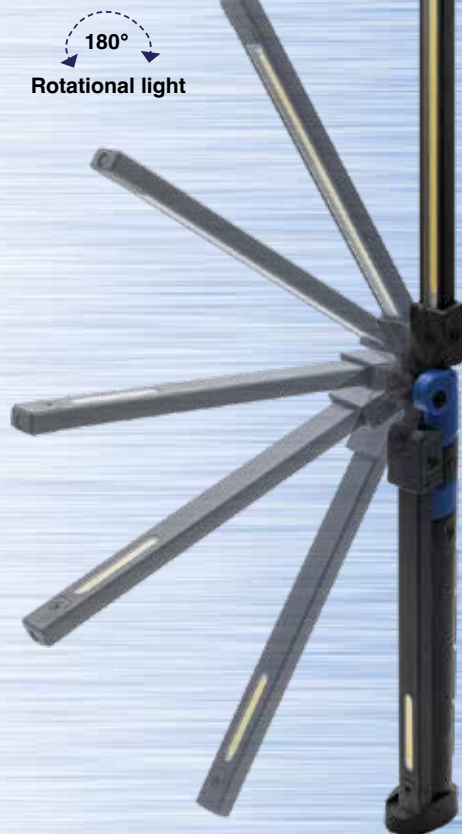

Narrow torch directional focused light

Wide work light beam

180°
Rotational light

- 280lm
- 10m Beam
- 1.5 to 4.5hrs
- IP44

- Multi-directional, three built-in LED lamp heads
- Ultra lightweight compact pocket size
- 6x12.2mm slim blade-like design
- Resistant to chemicals and solvents
- Anti-slip grip
- Super tough aluminium housing
- Two hours quick-charge USB-C connection