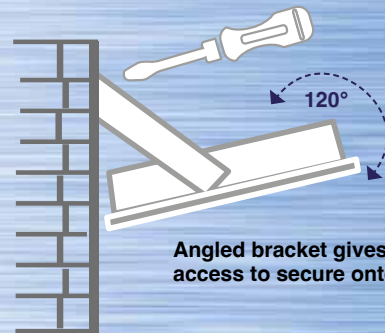

800-4000lm

10-30m Beam

220V-240V

IP65

- Designed for fast and simple installation
- Tough aluminium housing & tempered glass
- Modern slimline compact design
- Perfect for home and security related applications
- Anti-glare cover
- 6000K cool white colour temperature
- No heat
- Supplied with 30cm cable

Angled bracket gives easy access to secure onto wall

PIR Floodlights
12 metre motion detection • Day and night auto sensor

3 model available:

	FastStar 10W	FastStar 30W	FastStar 50W
	800 lumens	2400 lumens	4000 lumens
	10m beam	20m beam	30m beam
	220V or 240V		
MODE	High		
	IP65		
	113.4 x 127.9x52mm	147.6 x 166.3x56.3mm	166.8 x 188 x 56.3mm
	334g	555g	730g
CODE	NSFASTSTAR10 NSFASTSTAR10PIR	NSFASTSTAR30 NSFASTSTAR30PIR	NSFASTSTAR50 NSFASTSTAR50PIR

Supplied with 30cm cable