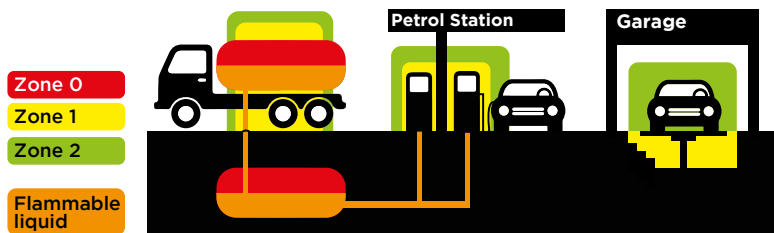

The ATEX certification mark on our SafATEX range of portable and fixed lighting signifies that our equipment has been rigorously tested and is completely safe for use in potentially explosive atmospheres for which they are certificated. Oil, Gas, Petrochemical, Aviation, Marine, Utility sectors and the Emergency Services are all markets sectors where our ATEX products can be used.

Employee safety is crucial for everyone working within these hostile and hazardous environments. Each product within the SafATEX range has been carefully thought out and designed to promote worker safety as well as ease of use. The portable products are designed to be used whilst wearing PPE, such as fire fighter gloves.

YouTube
Scan to see the range in Action

Create a safe, compliant workspace with our selection of portable lighting and fixed light fittings.

Designed for oil & gas, petrochemical, aviation, marine, mining and utility applications

Intrinsically Safe Explained

Hazardous Area Classification Zone 0, Zone 1, Zone 2

This diagram shows how hazardous area zones may occur in typical circumstances

Gas Zones
0 + 1 + 2

Flammable
gases, vapour
or liquids

Hazardous Area Classification Zone 20, Zone 21, Zone 22

This diagram shows how hazardous area zones may occur in typical circumstances

Dust Zones
Zone 20 + 21 + 22

Combustible
dusts