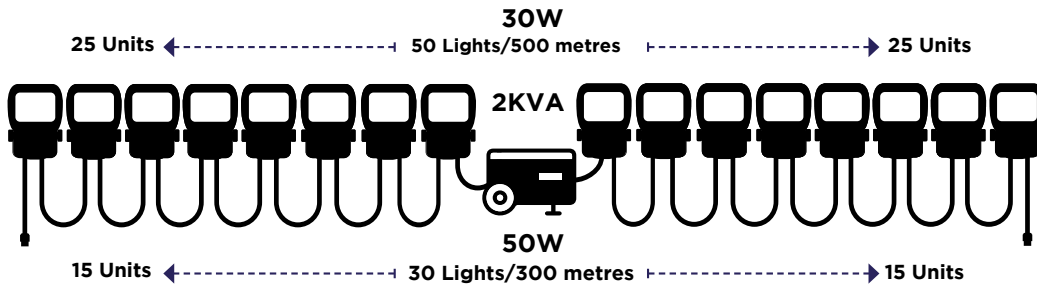

Single or double light head

Choose Lumens:

3,600lm (30W)

6,000lm (50W)

12,000lm (100W)

- 110V or 240V AC 50/60Hz
- Linkable floodlights
- 120° beam angle
- Adjustable brackets
- Strong die-cast aluminium casing with stainless steel fitting
- Designed for industrial applications
- Toughened glass lens
- Light head can also be bought separately

110V LinkStar Example:

CAN BE POWERED BY **GENZERO P32** BATTERY POWER GENERATORS

LinkStar Kits

3 Models available:

	LinkStar 30W	LinkStar 50W	LinkStar 100W
	1 head - 3,600lm 2 heads - 7,200lm	1 head - 6,000lm 2 heads - 12,000lm	1 head - 12,000lm 2 heads - 24,000lm
	110V or 240V		
MODE	High		
	IP65		
CODE	NSLINKSTAR30-KIT NSLINKSTAR30TWIN-KIT	NSLINKSTAR50-KIT NSLINKSTAR50TWIN-KIT	NSLINKSTAR100-KIT NSLINKSTAR100TWIN-KIT