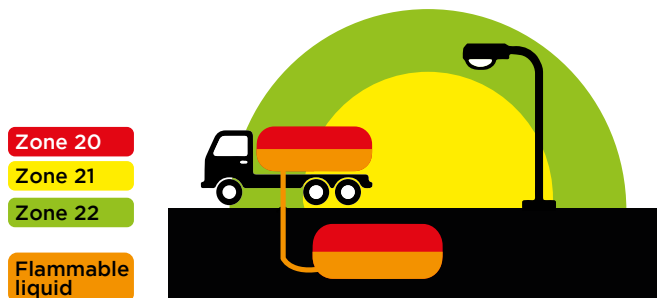

The SafAtex portable lights are trusted by a wide variety of commercial and industrial users, as well as emergency services all over the world.

ATEX Marking	CE UK CA CE and UKCA mark denotes manufacturers declaration of product compliance to all relevant EU Directives	Ex Specific mark for Explosion Protection	I Equipment Group (Mining)	M1 Equipment Category (Mining)	II Not For Use In Mines	1 Atex Category 1 (Old Zone 0)	GD Tested for Gases, Vapour and Dust Atmospheres
ATEX Ex Marking For Explosive Dust Atmospheres	Ex Explosion Protected Equipment	ia Intrinsic Safe 'i'	IIIB Dust Group	T130°C Temperature Classification	Da Equipment Protection Level	IP67 Ingress Protection Level Marking	
ATEX Ex Marking For Explosive Gas Atmospheres	Ex Explosion Protected Equipment	ia Intrinsic Safe 'i'	I Gas Group	Ma Equipment Protection Level	IIC Gas Group	T4 Temperature Classification	Ga Equipment Protection Level