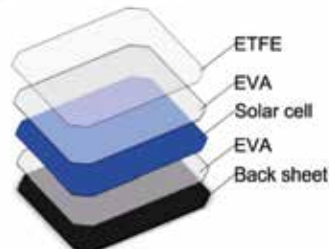

Solaris Pro and Solaris Pro-x Floodlight P8