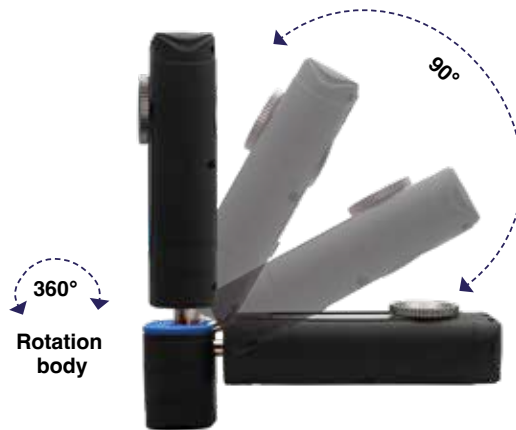

Battery Status indicators