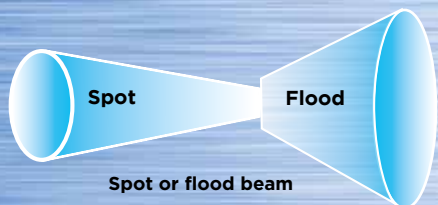

Spot or flood beam

GAS ZONE 1   DUST ZONE 21

	Spot: 157 | Flood: 129 Lumens
	Up to 220m | 100m beam
	9 | 18.5hrs runtime
MODE	Spot: High | Low Flood: High | Low | Flashing
	3.7V 2.2Ah, Li-ion
	6hrs charging time
	IP68
	156 x 35mm Ø
	190g
CODE	SA-SIGMA-RFL

CERTIFICATION: