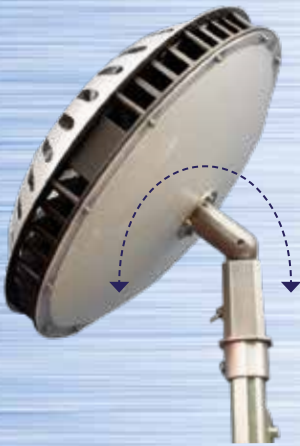

Extends to 4m

- 40,000lm
- 360° Beam
- 110v or 240V
- IP65 | IK08