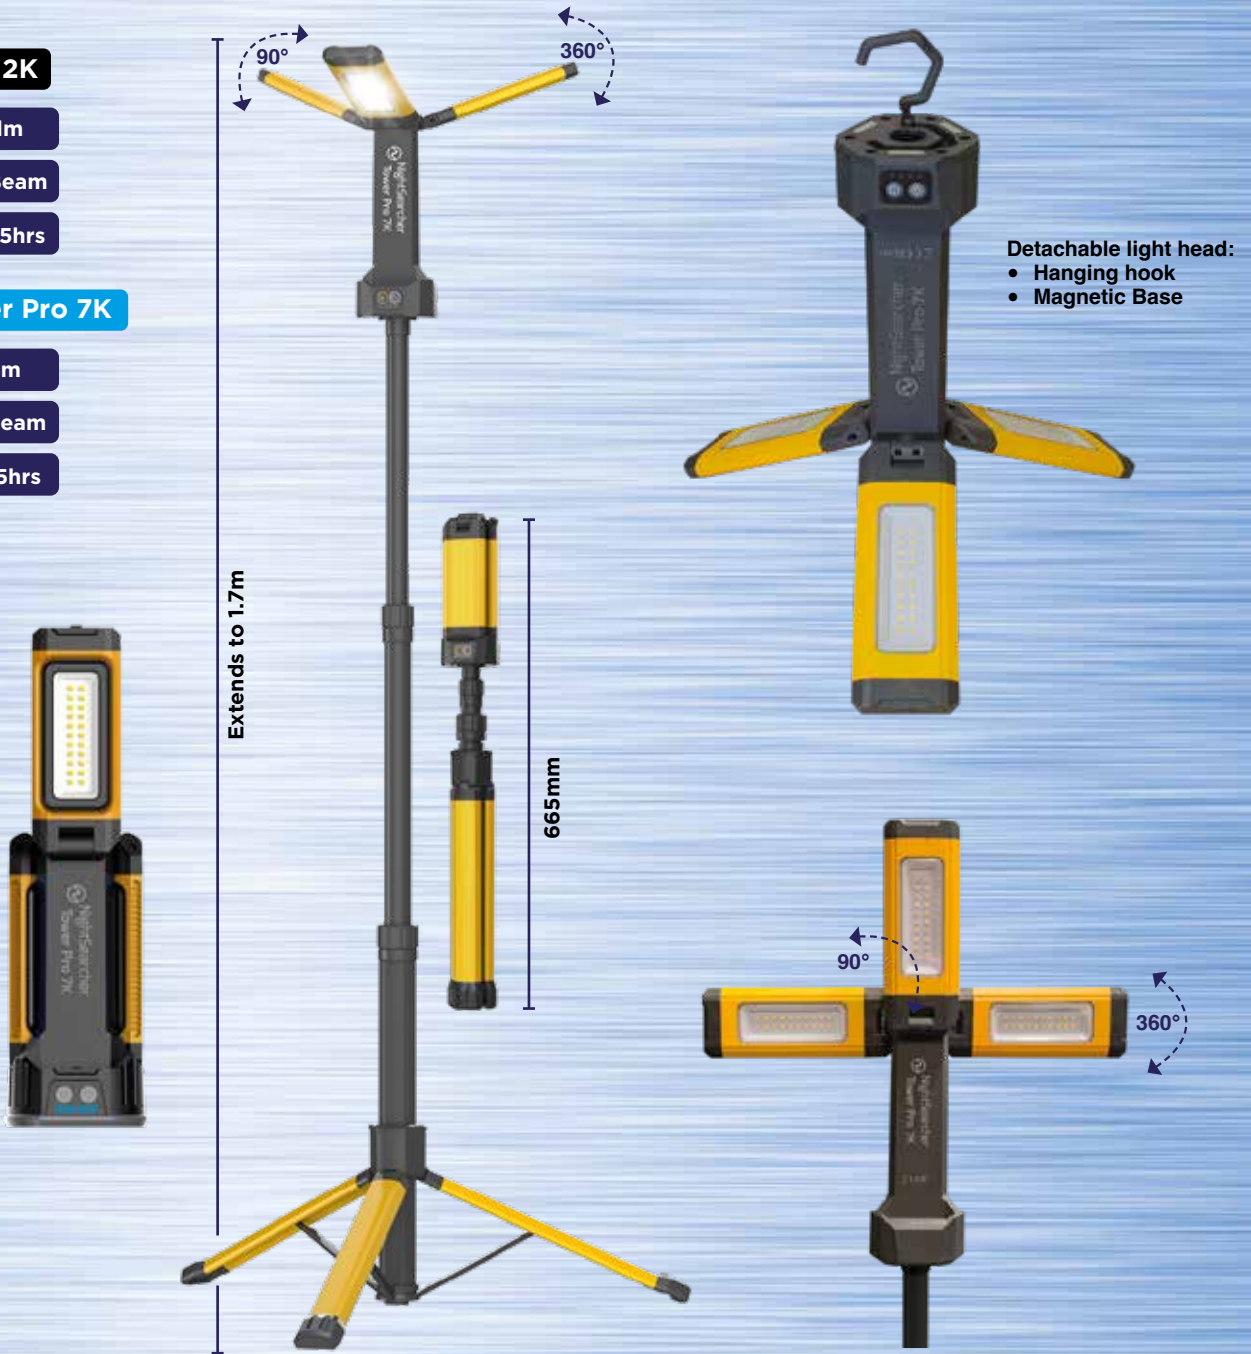

Optional Accessories:
 2m Stainless tripod: SPTRIPODSS2M
 3.5m tripod: SPTRIPOD3.5M

Tripod mountable
check optional
accessories
for more details

- Control panel including thermo sensor
- Battery status indicator
- Can be powered directly from AC charger

Tower Pro Range

Collapsible Hybrid-Powered Floodlight, Rechargeable + AC Powered

Tower Pro 2K + 7K

Tower Pro 2K

- 2,000lm
- 30m Beam
- 2 to 8.5hrs

New Tower Pro 7K

- 7,000lm
- 95m Beam
- 1.5 to 5hrs

Work light

Detachable light head:

- Hanging hook
- Magnetic Base

4 models available:

	Tower Pro 2K	Tower Pro 5K	New Tower Pro 7K	New Tower Pro 10K
	2,000lm	5,000lm	7,000lm	10,000lm
	Up to 30m beam	Up to 90m beam	Up to 95m beam	Up to 110m beam
	2 to 8.5hrs runtime	1 to 5hrs runtime	1.5 to 5hrs runtime	1.5 to 5hrs runtime
MODE	High Medium Low			
	3.7V 4000mAh 15Wh, Li-ion	7.4V 4000mAh 30Wh, Li-ion	7.4V 4000mAh 30Wh, Li-ion	14.4V 4000mAh 58Wh, Li-ion
	4hrs charging time	6hrs charging time	6hrs charging time	4.5hrs charging time
	IP x 4 IK07	IP x 4 IK07	IP54 IK07	IP54 IK07
	95 x 100 x 1700mm Folded: 80 x 665mm	160 x 122 x 2000mm Folded: 122 x 160 x 890mm	95 x 100 x 1700mm Folded: 80 x 665mm	150 x 150 x 2200mm Folded: 150 x 647mm
	1.8kg	4.5kg	3.5kg	5.49kg
CODE	NSTOWERPRO-2K	NSTOWERPRO-5K	NSTOWERPRO-7K	NSTOWERPRO-10K

YouTube
 Scan for multi-language information

New Roo-Star 500

Rechargeable Slim Keylight with Powerful Flood Beam

Fits on your key ring

- 500lm
- 0.5 to 8hrs
- IP54

- Compact and powerful 500 lumens
- Easily fits on your backpack, handbag or pocket
- Magnetic base and back for hands-free operation
- Rechargeable lithium battery
- Tough aluminium housing
- Fast charging USB Type C connection