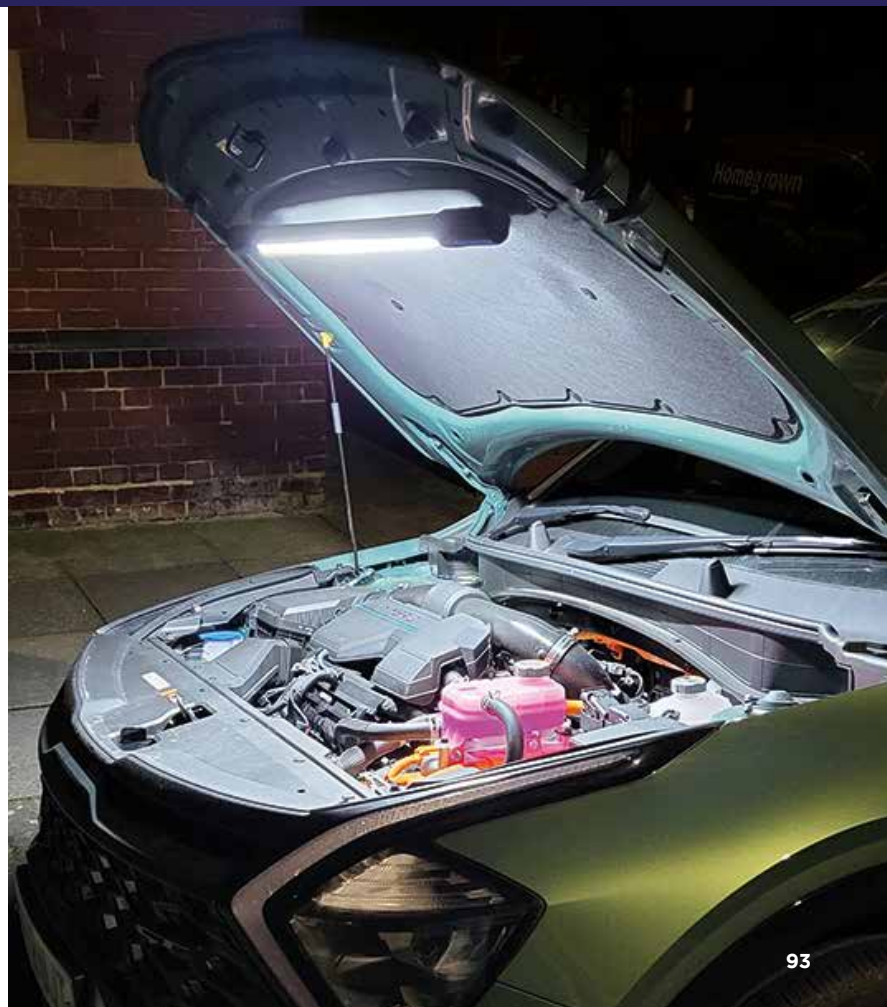

UK or EU adaptor: CH-USB-UK/EU

12/24V Vehicle charger: CHIC3.7-LI-ION

Pocket Pro

Rechargeable Pocket Sized Work Light and Torch

Narrow torch directional focused light

Wide work light beam

- 600lm
- 30m Beam
- 2.5 to 6hrs