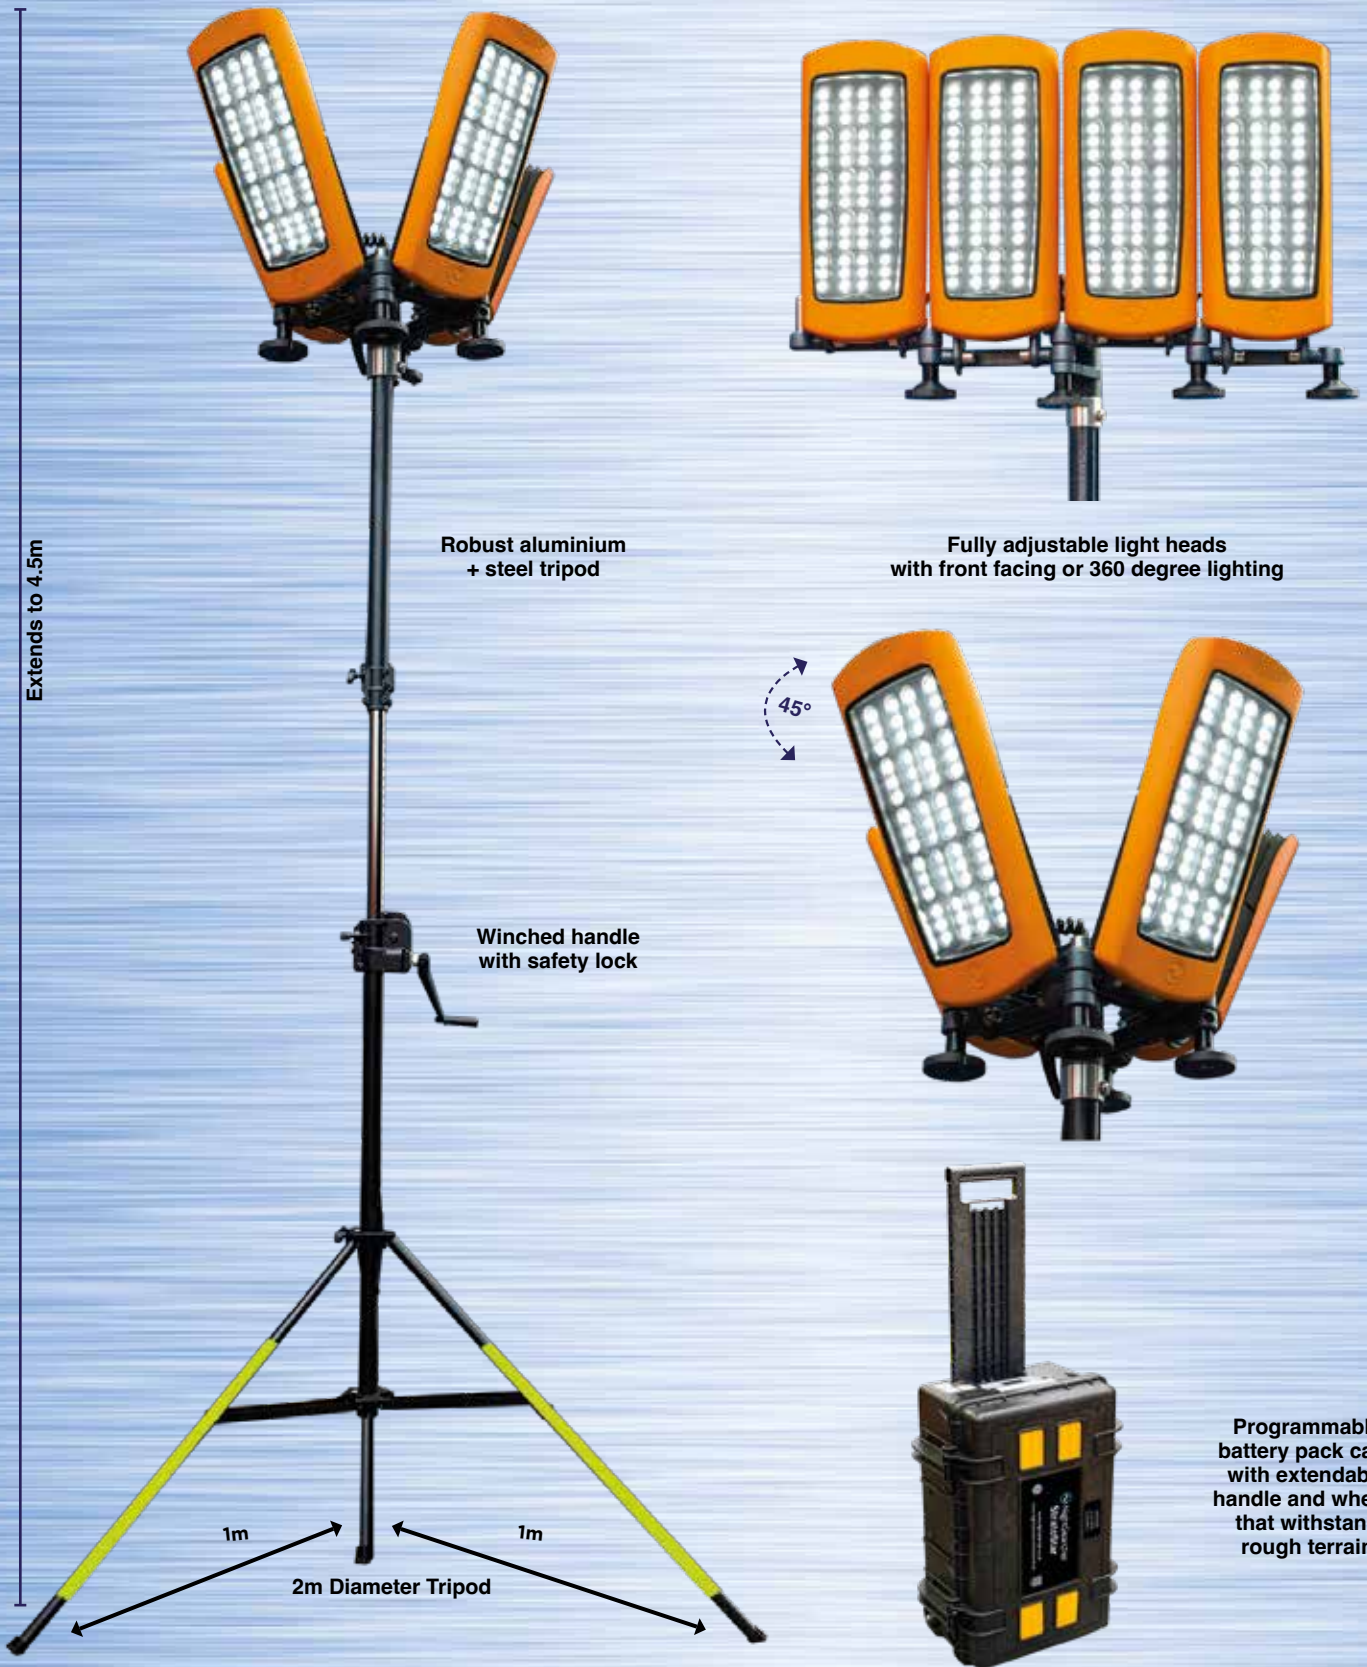

Supplied with protective bags, battery pack, tripod and AC mains charger

Optional Accessories:

400mm Ground anchors: SPGROUNDANCHORS

Scan for multi-language information

New StratoStar

115,000 Lumens • Rechargeable Multi-Directional Tower Light

Rechargeable Floodlights

Extends to 4.5m

Robust aluminium + steel tripod

Fully adjustable light heads with front facing or 360 degree lighting

Winched handle with safety lock

45°

1m
2m Diameter Tripod
1m

Programmable battery pack case with extendable handle and wheels that withstand rough terrain

- 115,000lm
- 3850m² Beam
- 3 to 48hrs
- IP67

- Rechargeable or AC mains powered
- Adjustable runtime 3-48 hours
- Light modes: High, medium, low and dimmable
- 360° lighting or adjusted to one direction
- 4m hand winch tripod with extendable tripod leg for use on uneven ground
- IP67 rated, robust, high-impact housing
- 1540Wh LifePO4 Phosphate battery
- LCD battery status indicators

Rechargeable Floodlights

- 16,000lm
- 500m Beam
- 2.25 to 48hrs
- IP65

- Dual optics - Spot and wide beam
- Fast-deployment
- Fully programmable light modes, brightness + runtime
- Telescopic pole Extends to 1.85m with built-in cable to avoid trip hazards
- Built-in stability legs for use on uneven ground
- 4 Angle adjustment, 180° swivel and tilting light head
- 2 Battery options available: 18.2Ah or 36.4Ah
- Lightweight at 7kg or 8.5kg