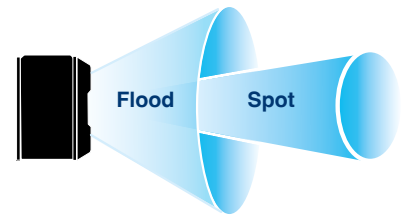

Optional Accessories:

Helmet clips: SPPCLIPS,
AC Adaptor UK or EU: CH-USB-UK/EU
12/24V Vehicle charger: CHIC3.7-LI-ION

Zoom Focus Beam
Long Distance Spot Beam
To
Wide Flood Beam