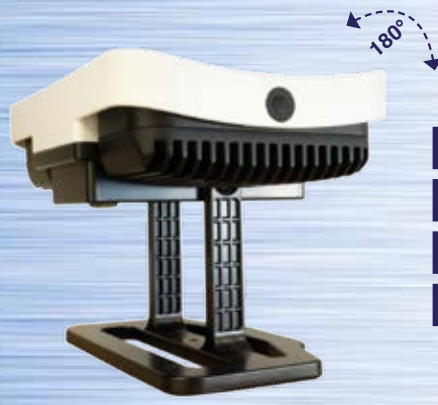

Solaris MegaStar

Solaris Maxi

- 20,000lm
- 50m Beam
- 2 to 28hrs
- IP65

- Portable LED floodlight kit
- Large area illumination coverage
- Robust polypropylene case
- Safe, environmentally friendly operation
- Quick and easy to assemble
- Carry handle, easy to transport and store
- Battery status indicator

Supplied with AC charger

UPGRADED POWER PACK:

- Durable polycarbonate case
- Battery status + charging indicators
- Light modes operated from battery pack
- Carry handle

Scan for multi-language information

Galaxy 12000

Professional and Powerful Slimline Design

Rechargeable Floodlights

- 12,000lm
- 110m Beam
- 2 to 9hrs
- IP64

- Rechargeable, can be powered directly from AC Charger
- Robust housing
- Slimline design
- 180° Swivel stand, lights can be independently angled
- Tripod mountable
- Battery status + charging indicator
- Control panel including thermo sensor and battery status indicator