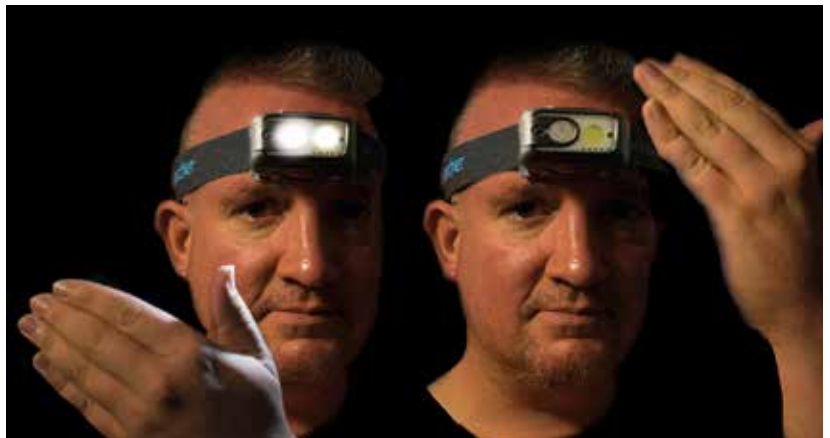

LightWave 520R

Rechargeable, Spot and Flood beam with On/Off Wave Sensor

520lm

140m Beam

2.5 to 5hrs

IP44

- Wide flood beam
- 180° beam angle adjustment
- Adjustable non-slip head straps
- Diffused shadow and glare-free lens
- Battery status indicator
- Quick 3 hours recharge
- Perfect for hands-free operation

	520 Lumens
	Up to 140m beam
	2.5 to 5hrs runtime
MODE	Spot + Flood | Flood | Spot
	3.7V 1800mAh, 7Wh
	3hrs charging time
	IP44 | IK08
	65 x 40 x 47mm
	96g
CODE	NSHTLIGHTWAVE520

**ON/OFF
Wave Sensor**

2 Ways to turn ON+OFF:

Manual switch or Wave.

Ideal when hands are dirty, wearing gloves, fishing or climbing

Supplied with
Fast charging USB type C charging cable

Optional Accessories:

Helmet clips: SPPCLIPS,

AC Adaptor UK or EU: CH-USB-UK/EU

12/24V Vehicle charger: CHIC3.7-LI-ION

YouTube

Scan for multi-language information