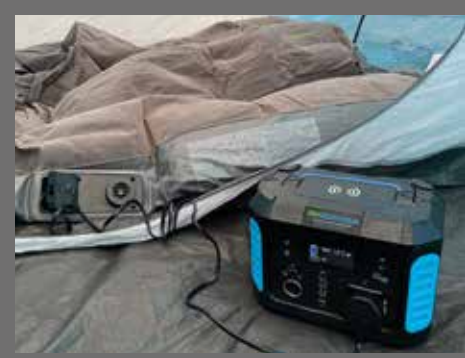

More models coming soon, contact us for more details: sales@nightsearcher.co.uk | +44 (0)23 9238 9774