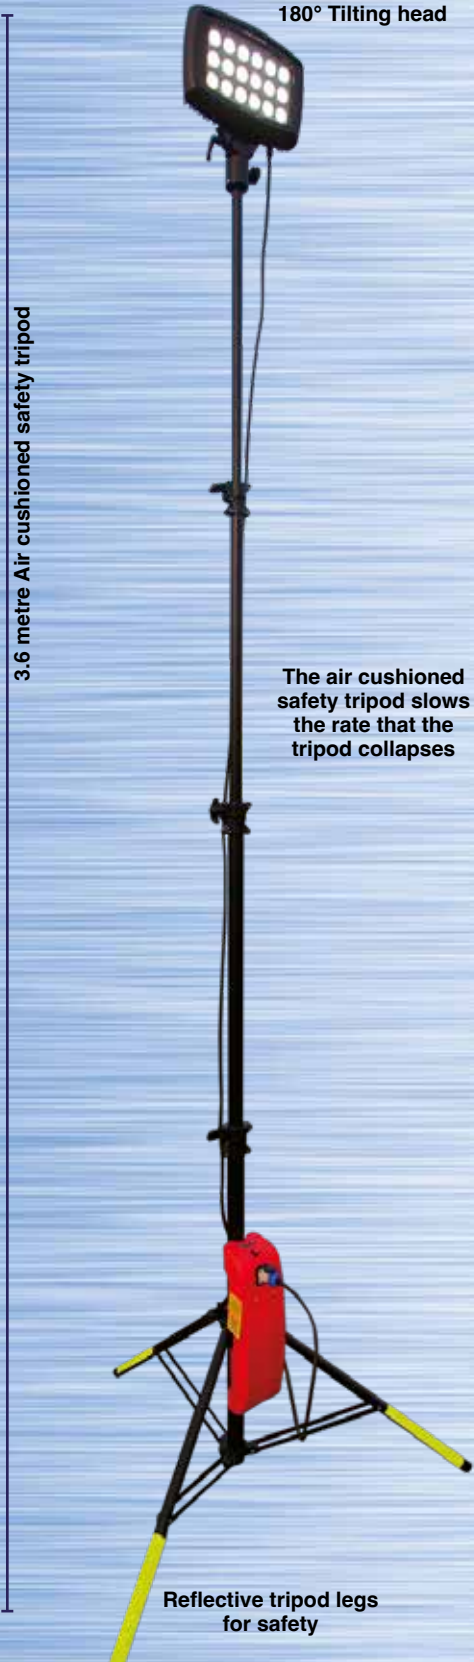

SportStar Kit

Fully Portable and Rechargeable Floodlights with 20,000 Lumens

Rechargeable Floodlights

3.6 metre Air cushioned safety tripod

The air cushioned safety tripod slows the rate that the tripod collapses

Reflective tripod legs for safety

Supplied in waterproof carry bag:

- Light head
- Tripod
- Battery pack with shoulder strap
- Mains charger
- 3 x stability ground pegs