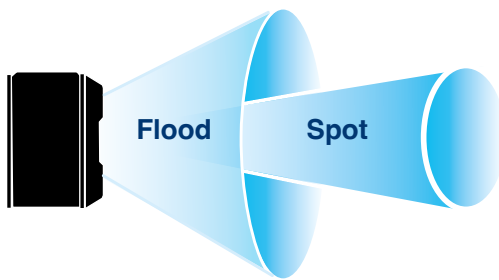

Spot to Flood - Zoom Head Torch Range

Zoom Focus Beam
Long Distance Spot Beam
To
Wide Flood Beam

FLOOD BEAM