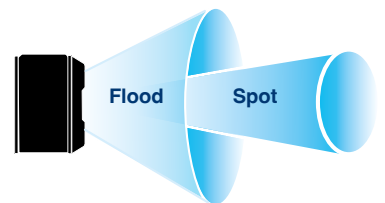

520lm

140m Beam

2.5 to 5hrs

IP44

- Wide flood beam
- 180° beam angle adjustment
- Adjustable non-slip head straps
- Diffused shadow and glare-free lens
- Battery status indicator
- Quick 3 hours recharge
- Perfect for hands-free operation

	520 Lumens
	Up to 140m beam
	2.5 to 5hrs runtime
MODE	Spot + Flood | Flood | Spot
	3.7V 1800mAh, 7Wh
	3hrs charging time
	IP44 | IK08
	65 x 40 x 47mm
	96g
CODE	NSHTLIGHTWAVE520

**ON/OFF
Wave Sensor**

2 Ways to turn ON+OFF:

Manual switch or Wave.

Ideal when hands are dirty, wearing gloves, fishing or climbing

Supplied with
Fast charging USB type C charging cable

Optional Accessories:

Helmet clips: SPPCLIPS,

AC Adaptor UK or EU: CH-USB-UK/EU

12/24V Vehicle charger: CHIC3.7-LI-ION

YouTube

Scan for multi-language information