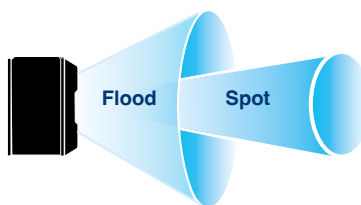

HT800 and HT800RX

Distance Sensor Automatically Adjusts from Spot to Flood beam

- 850lm
- 550m Beam
- 2.5 to 50hrs
- IP66

- Distance sensor
- 180° beam angle adjustment
- Light mode memory
- Adjustable non-slip head straps
- Safety Lock: Prevents accidental power loss during storage or transportation
- Diffused side lights for low level lighting
- Optional helmet clip available

HT800RX

Rear white lights
Battery charging and status Indicator
Charge directly in head torch

HT800

Rear warning lights

Rechargeable Head Torches

	HT800RX Rechargeable	HT800 Non-rechargeable
	800 Lumens	850 Lumens
	Up to 550m beam	Up to 550m beam
	2.5 to 169hrs runtime	2.5 to 50hrs runtime
MODE	Spot + Flood, Flood (Low or High) Spot (Low or High)	Spot + Flood, Flood (Low or High) Spot (Low or High)
	3.7V 2600mAh, 9.62Wh	4 x AA Alkaline battery
	5hrs charging time	-
	IP66	IP66
	46 x 85 x 39mm	46 x 85 x 39mm
	230g	219g
CODE	NSHT800RX Cat No: 0111/120695	NSHT800

Distance Sensor:
Automatic spot to flood sensor

DIFFUSED SIDE LIGHTS

Supplied with
HT800RX: USB Charging cable and Lithium battery
HT800: 4 x AA Alkaline Batteries

Optional Accessories:

- Spare battery: BA18650-USB
- Helmet clips: SPCLIPS
- AC Adaptor UK or EU: CH-USB-UK/EU
- 12/24V Vehicle charger: CHIC3.7-LI-ION

FLOOD BEAM

SPOT BEAM