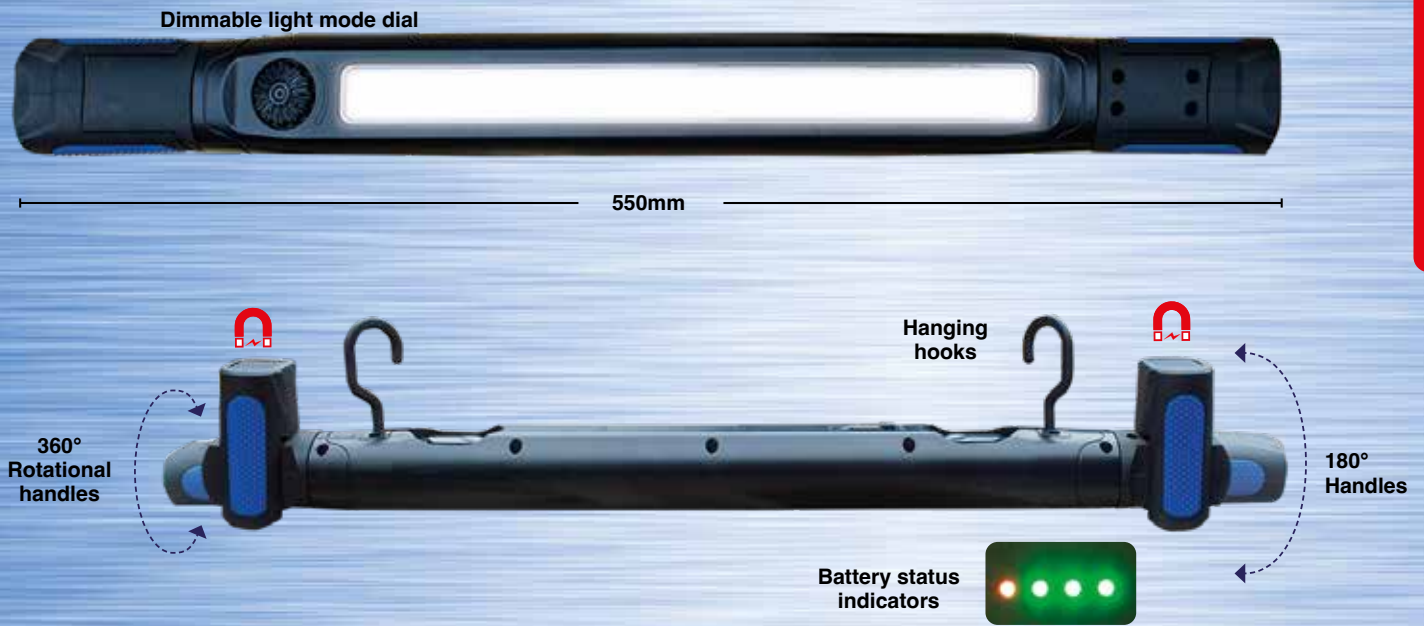

New iSpector UBL

Under-Bonnet Cordless Rechargeable Light

- 80 - 1200lm
- 10m Beam
- 2 to 15hrs
- IP44

- Dual 180° ratcheting handles and 360° twist function to direct light exactly where you need it
- Dual hanging hooks and strong magnetic bases for hands free use
- Rechargeable and cordless via USB C charging cable
- Tough ABS construction
- Virtually unbreakable polycarbonate lens
- White light with 5000K colour temperature
- Battery status indicators