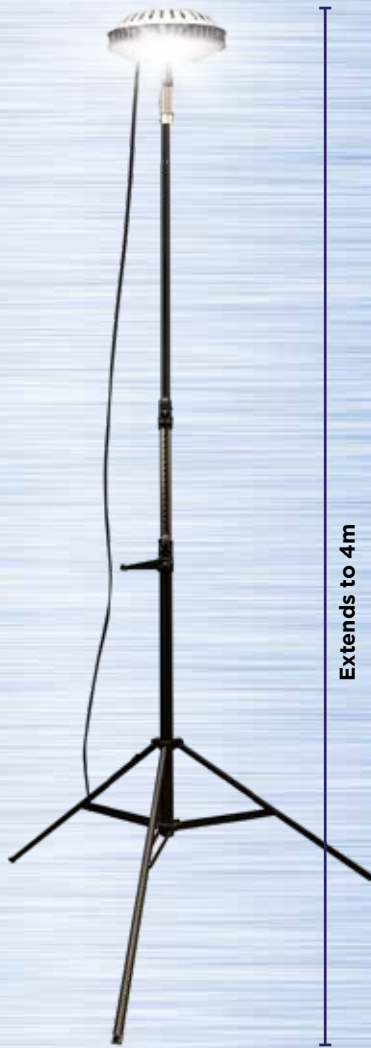

Extends to 4m

- 40,000lm
- 360° Beam
- 110v or 240V
- IP65 | IK08