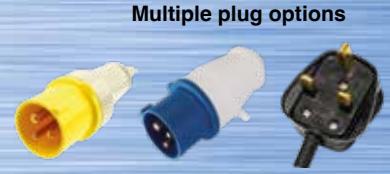

Multiple plug options