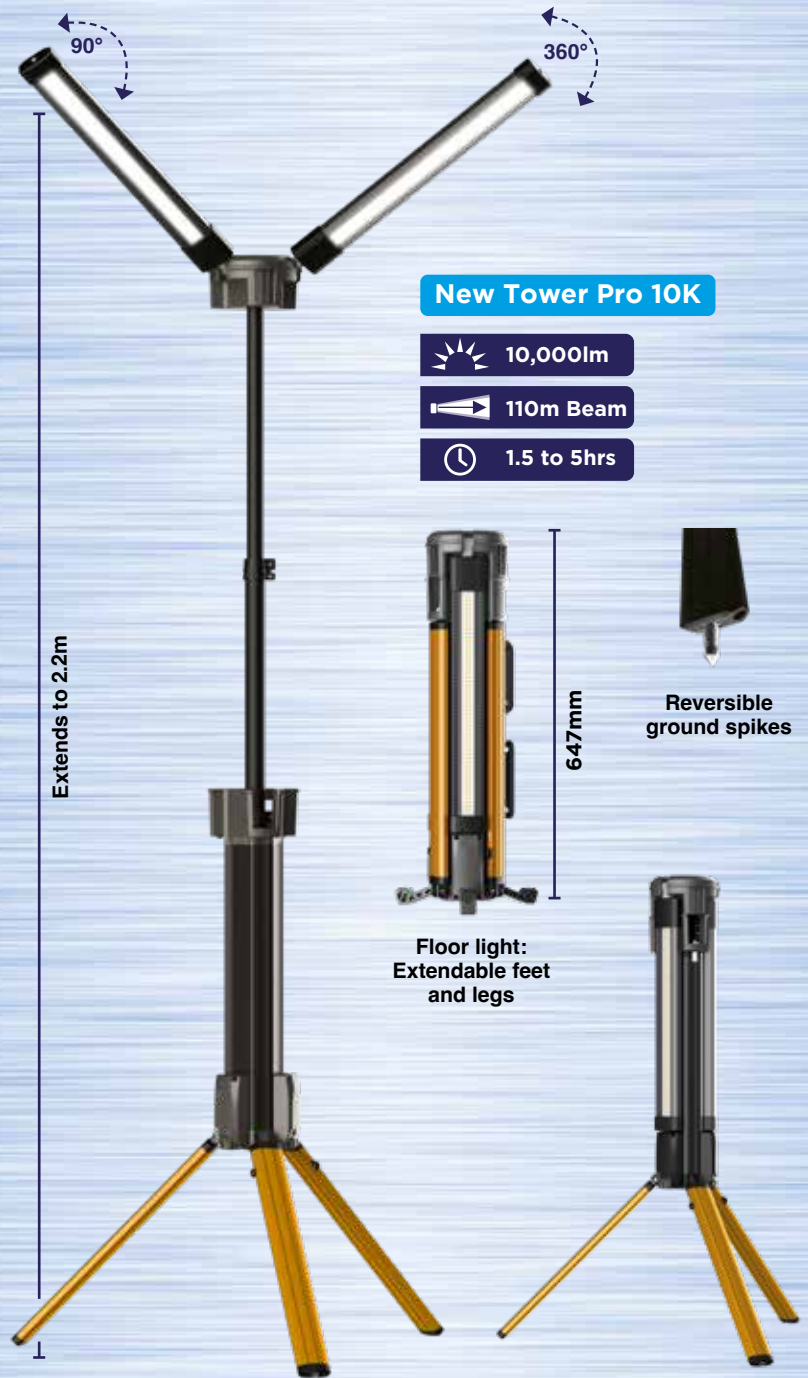

Tower Pro 5K + 10K