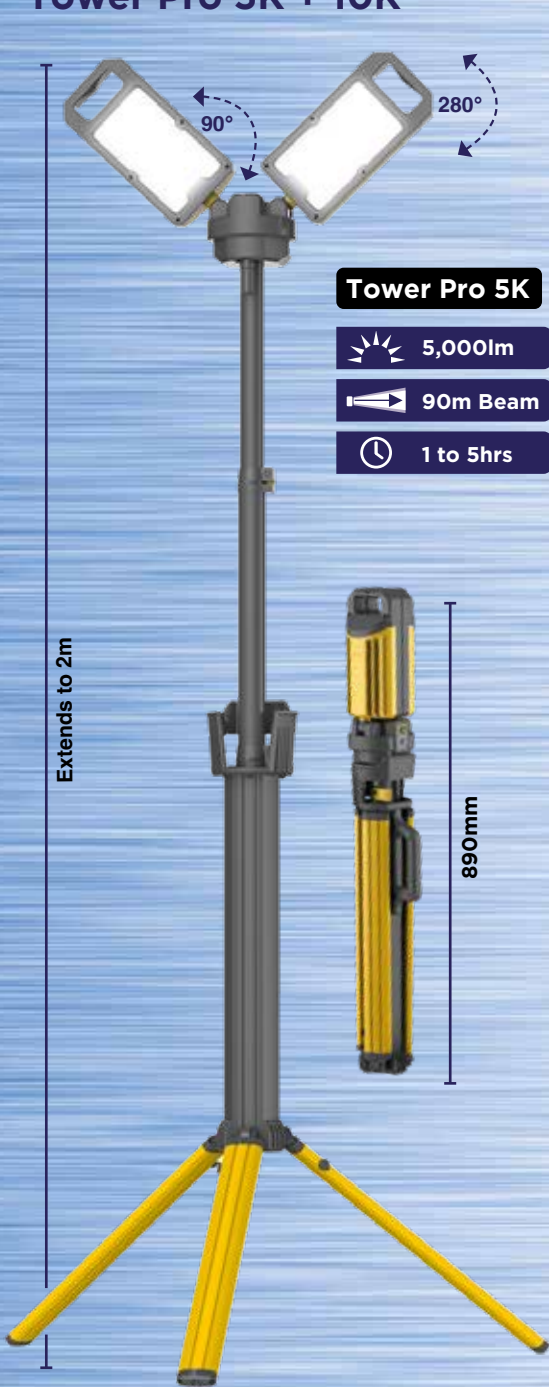

Tower Pro 5K + 10K