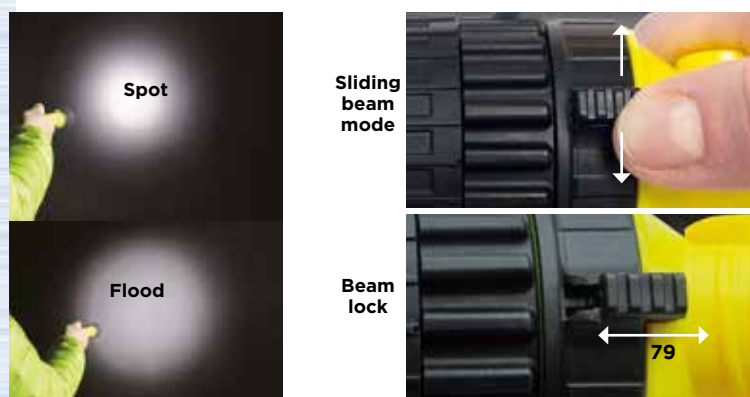

Sliding beam mode

Flood

Beam lock

Supplied with wrist strap

CLASS I DIV 1&2 GRP ABCD | CLASS II DIV 1&2 GRP EFG
CLASS III / TEMP CODE: T4 IP67 | FILE NUMBER: E324236

ATEX ZONE 0 GAS: II 1G Ex ia IIC T4 Ga
MINE: I M1 Ex ia I Ma | DEMKO 15 ATEX 1476X
GAS: EX ia IIC T4 GA | MINE: Ex ia I Ma | IECEx UL 15.0046X

Spot