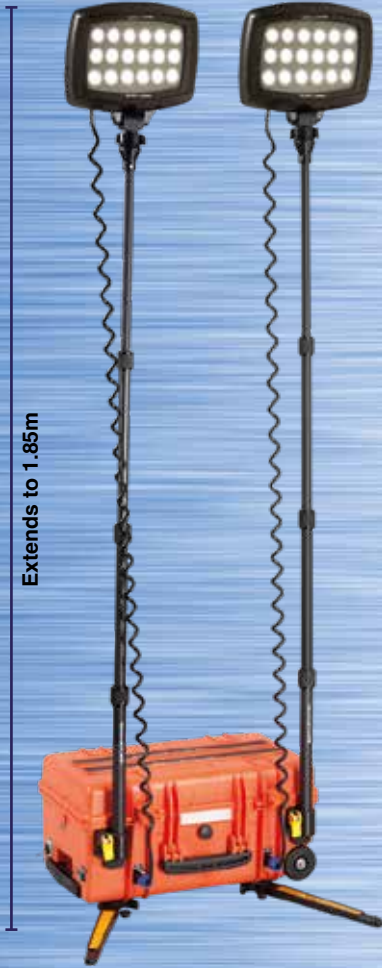

Extends to 1.85m

- 40,000lm
- 100m Beam
- 3 to 24hrs
- IP54/67

- Fast-deployment, all fits in one case
- 2 telescopic extension poles reaching up to 1.85m
- Built-in stability legs for use on uneven ground
- Housed in highly robust IP67 polypropylene case
- Replacement for generator powered lights
- Portable, sturdy and stackable
- Swivel and tilting light head