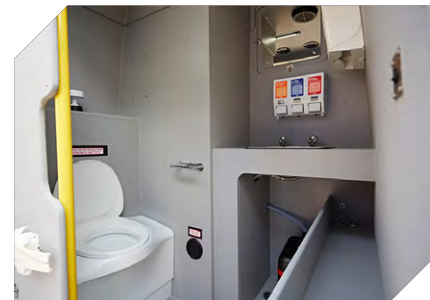

WelfareVAN

MOBILE WELFARE

With the most modern fleet of welfare vans in the market, we make the most of the latest technology and ULEZ vehicles to optimise mobile vehicle welfare. The van has seating and welfare for up to 7 people, including a separate canteen/welfare area and WC. The kitchen facilities comprise a sink with hot running water, microwave and water heater. The electric WC has a 25-litre cassette with electric flush operation. 12V & USB sockets with LED PIR lighting come as standard.

7-person

Electric Flush WC

2 x Hot Water Washbasins

Canteen /
Welfare Room

VOSA and ULEZ
Compliant

WelfareVAN

TECHNICAL SPECIFICATION

VEHICLE

- / Modern ULEZ compliant vehicle
- / Full chapter 8 & speed limiter livery
- / Smart onboard power management
- / Cabin heater & energy saving automatic LED lighting

CANTEEN & WELFARE ROOM

- / Larger cabin with seating & table for 4 people
- / USB & 12V charging sockets
- / Durable, non-slip flooring & vinyl seating
- / Hot running water sink
- / Water heater with 700W 2.8 litre water boiler
- / Microwave
- / First aid kit
- / Fire extinguisher
- / Soap & paper towel dispensers
- / Fresh drinking water 10-litre container
- / Energy saving automatic LED lighting
- / Heater with thermostat

WC & CHANGING AREA

- / Separate WC & changing area to rear of vehicle
- / Larger design space with storage
- / 25-litre electric cassette with electric flush operation
- / Separate handwashing basin with soap & paper towel dispenser
- / Coat hook
- / Soap & paper towel dispensers
- / Toilet roll holder
- / Easy clean, durable surfaces
- / Energy saving automatic LED lighting