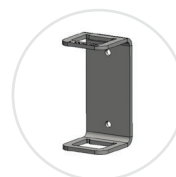

### SECURITY:

- Equipped with two 150 kg PPE anchor points.

Anchor point

blocfor™  
bracket

tracrod base

The tracrod is ideal where there is a need to access several identical areas. The stainless steel bases are installed permanently at each site and the lightweight aluminium rod is then easily transported between sites.