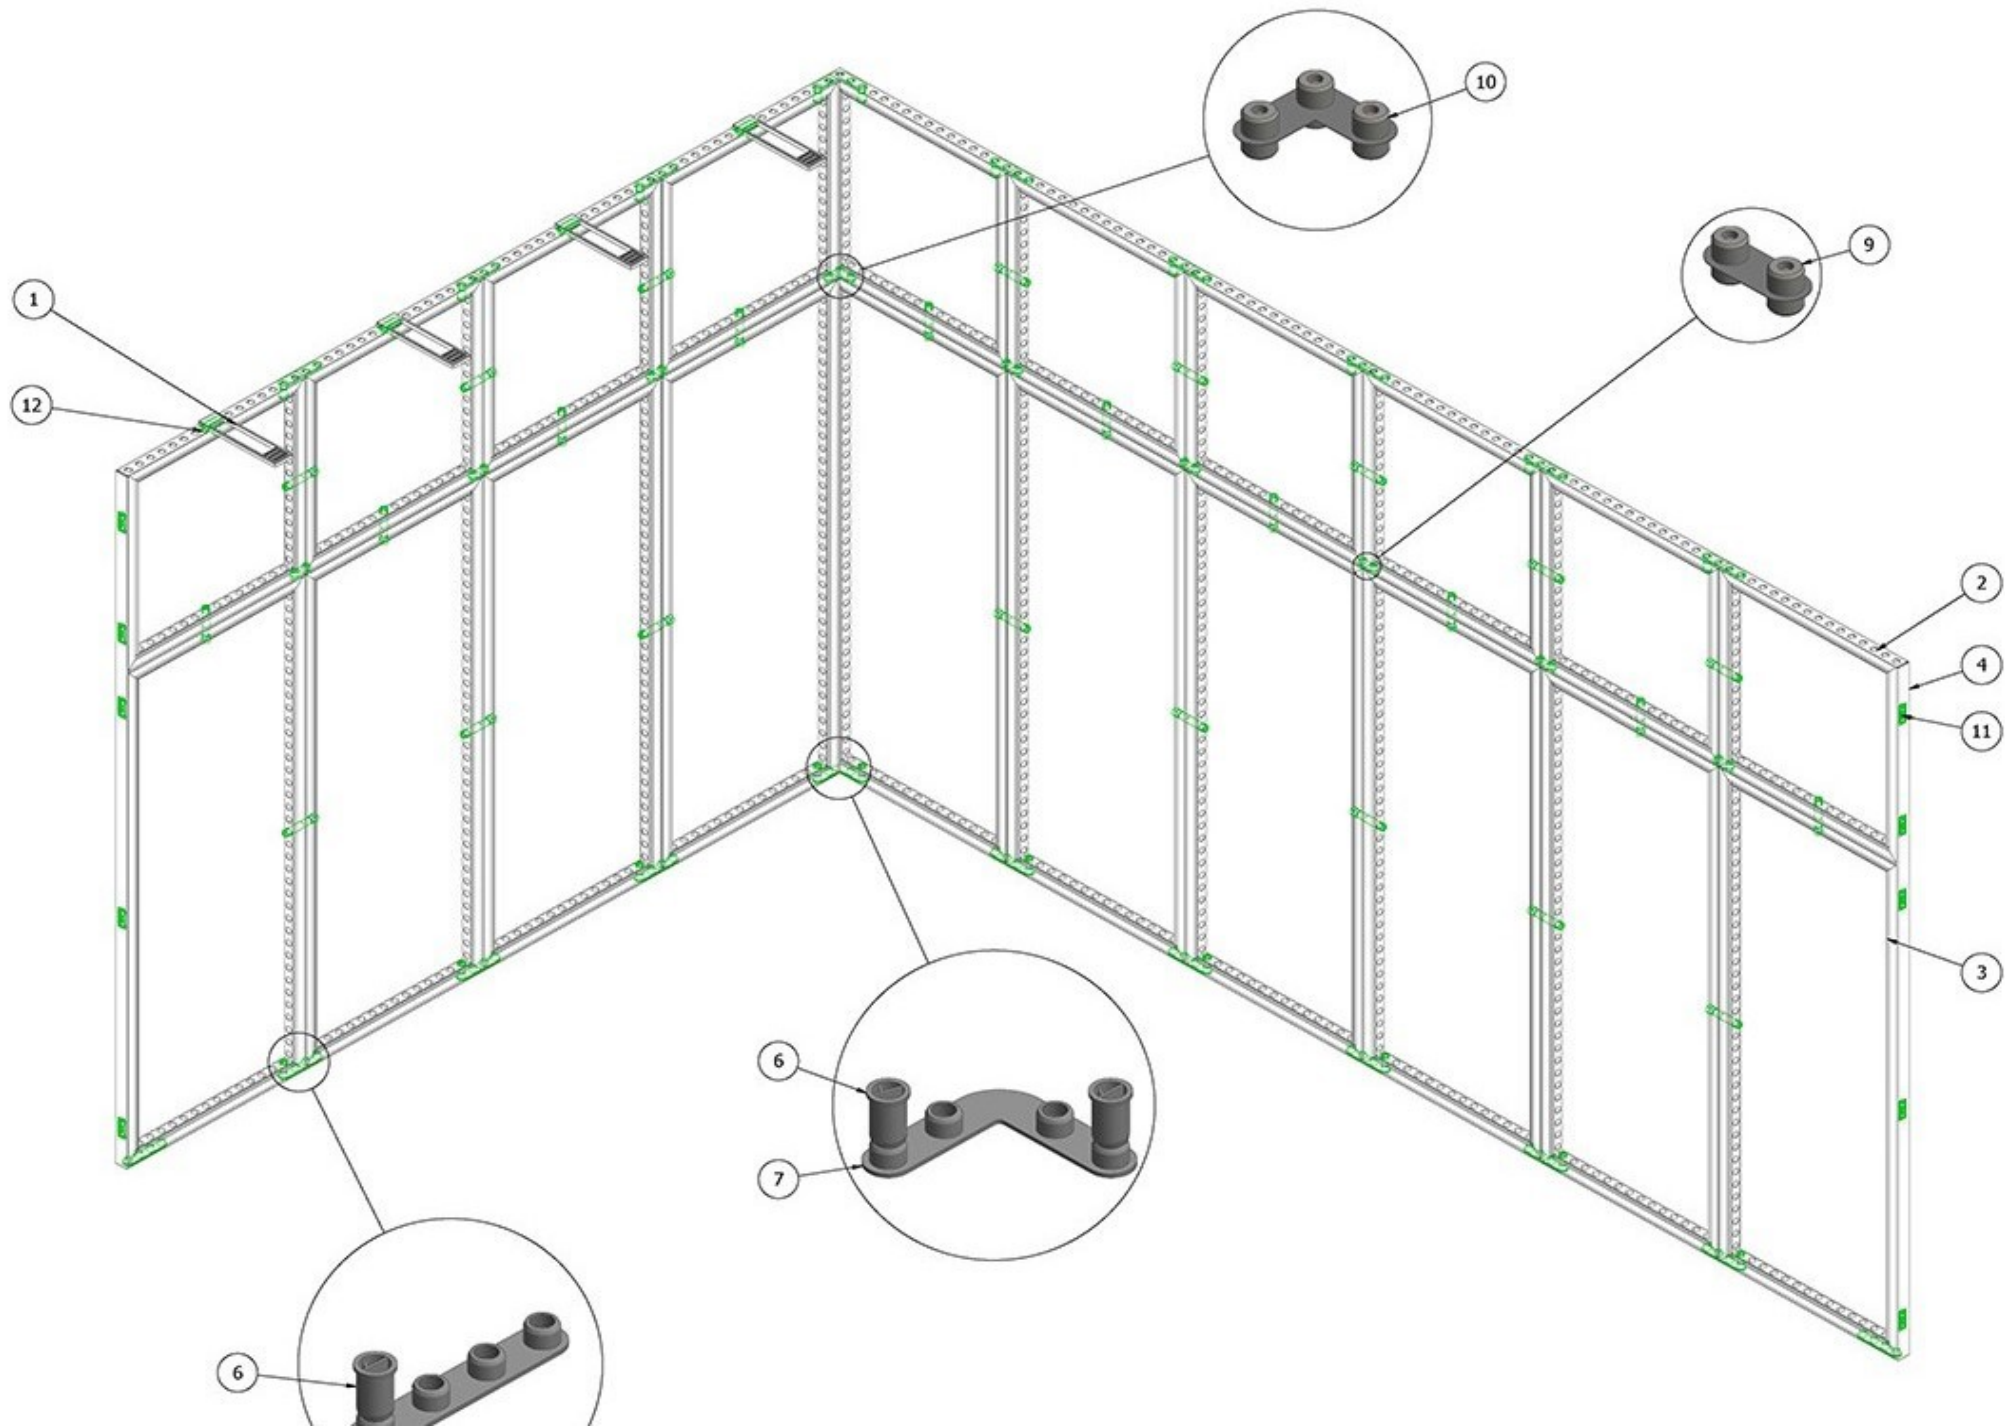

### •Lightweight

The low weight is one of the reasons why the frames are regarded as very user friendly and allows the stand builder to use less personnel for assembly.

### •Modular

The system allows a 360° configuration: the frames can be used for flooring, ceiling and walls. One group of frames can be used in different kinds of set-ups hence reducing the need for additional materials