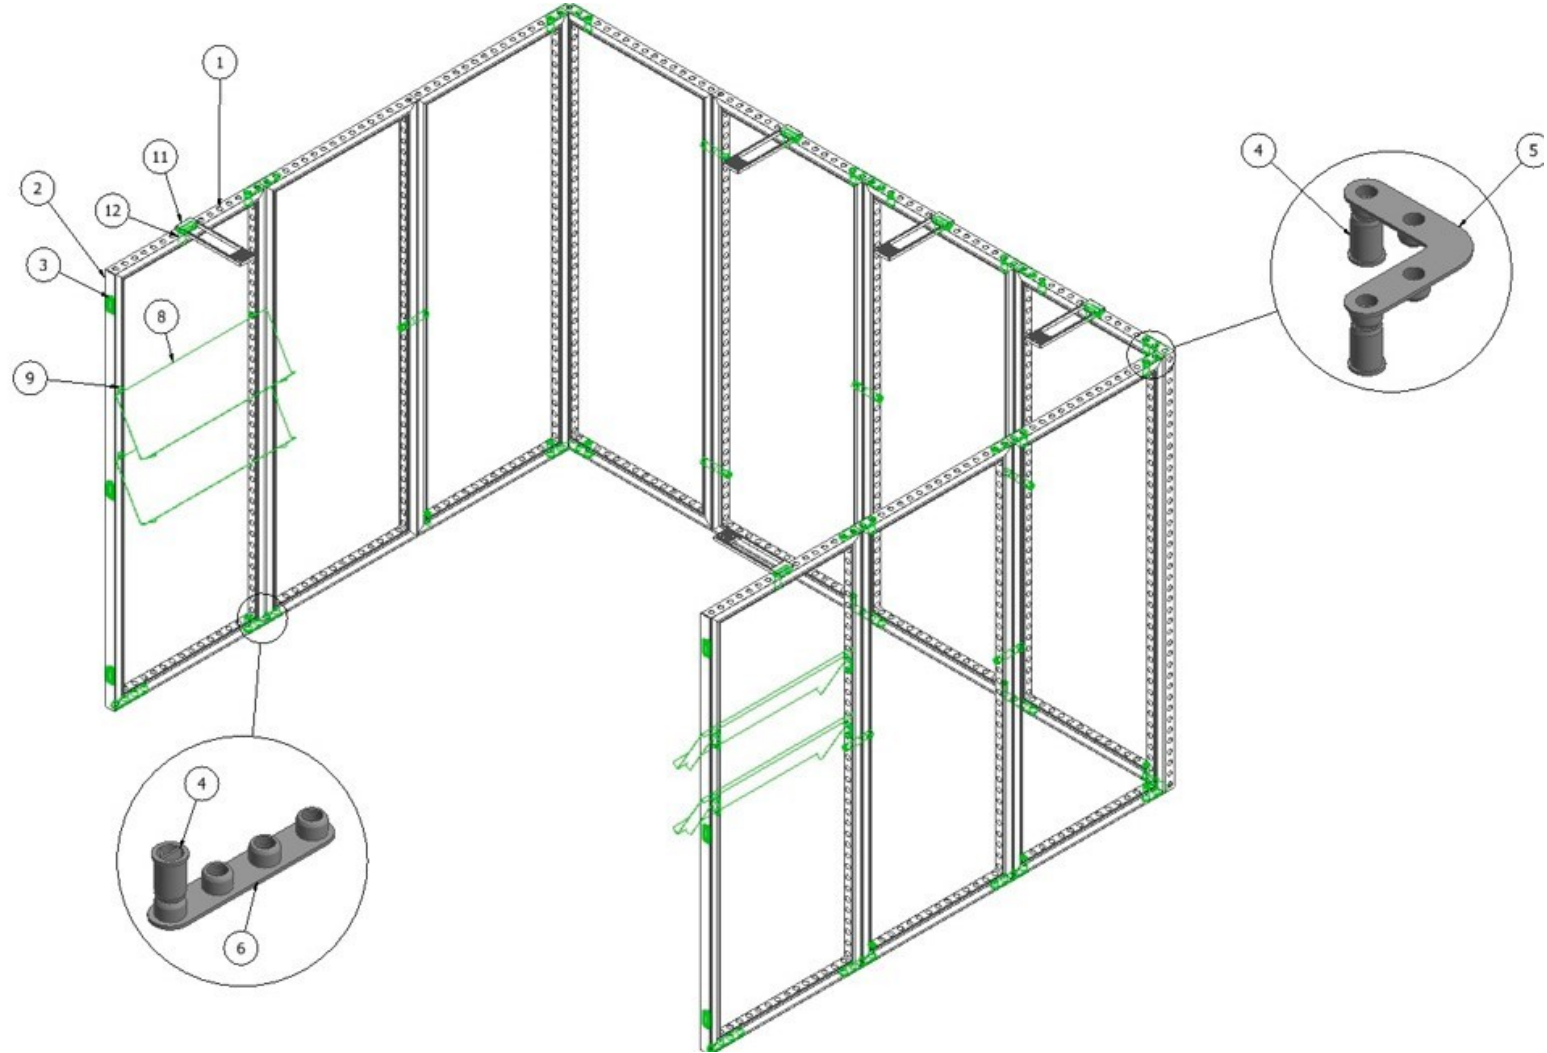

### •Lightweight

The low weight is one of the reasons why the frames are regarded as very user friendly and allows the stand builder to use less personnel for assembly.

### •Modular

The system allows a 360° configuration: the frames can be used for flooring, ceiling and walls. One group of frames can be used in different kinds of set-ups hence reducing the need for additional materials