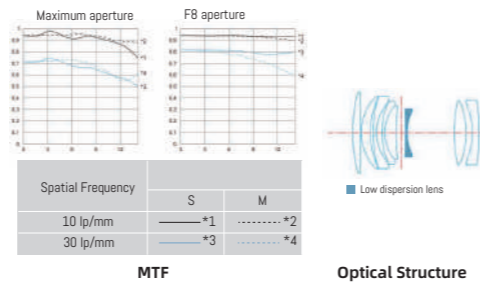

X Mount

YONGNUO

YN50mm F1.8X DA DSM

X Mount YONGNUO Standard Prime Lens

Angle of view About:30.4°
Lens Frame APS-C
Bayonet X mount

- Maximum Aperture: F/1.8
- Lens Construction: 8 elements in 7 groups
- Aperture Blades: 7 blades
- Closest Focusing Distance: about 0.45m
- Maximum Magnification: about 0.14 times
- Focusing Driving Motor: DSM Digital Stepping Motor
- Maximum Diameter and Length: about $\phi 64 \times 58$ mm
- Weight: about 134g
(Not including front and rear lens cap)