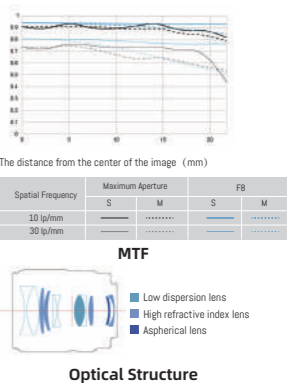

YONGNUO

FE Mount

YN35mm F2S DF DSM YONGNUO Wide-angle Prime Lens

Angle of view About:61.3°
Lens Frame Full Frame
Bayonet E mount

- ✓ USB firmware upgrade
- ✓ Fn function button
- ✓ 14 star effects

- Maximum Aperture: f/2
- Lens Construction: 9 elements in 8 groups
- Aperture Blades: 7 blades
- Maximum Magnification: about 0.13 times
- Closest Focusing Distance: about 0.35m
- Focusing Driving Motor: DSM Digital Stepping Motor
- Maximum Diameter and Length: About $\phi 67 \times 72$ mm
- Filter Diameter: 52mm
- Weight: about 295g
(Not including front and rear lens cap)

- Maximum Aperture: f/1.8
- Lens Construction: 11 elements in 8 groups
- Aperture Blades: 9 blades
- Maximum Magnification: about 0.15 times
- Closest Focusing Distance: about 0.45m
- Focusing Driving Motor: DSM Digital Stepping Motor
- Maximum Diameter and Length: About $\phi 68 \times 85$ mm
- Filter Diameter: 58mm
- Weight: about 395g
(Not including front and rear lens cap)