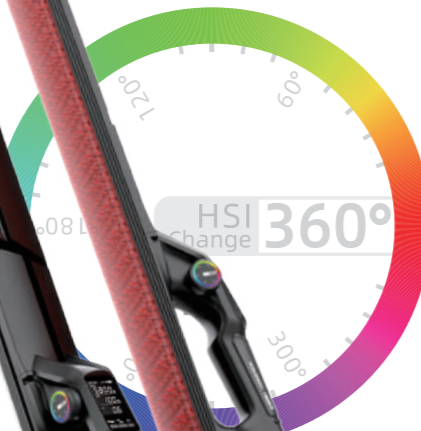

YN660LED 45W Video Light

Bi-color: 2000K-9900K+RGB
+Reddish and greenish adjustment

100% illumination	Distance	0.3M	0.5M	1M
	Lamp beads	15101Lux	8647Lux	3213Lux
	R	2272Lux	1246Lux	436Lux
	G	4733Lux	2599Lux	897Lux
	B	1289Lux	698Lux	248Lux

*The above tests are average values, the brightness of different lamps might be slightly different.

- Light Source: 672 pcs LED lamp beads & 120 pcs RGB SMD LEDs
- Color Temperature: Bi-color: 2000K- 9900K; RGB full color
- Output Power: 45W
- Compatible Batteries: NP-F series batteries *2
- External Power Source: DC-12V=5A
- Size: 820* 150* 105mm
- Control Distance: <15M
- Average Service Life: 50000h
- Luminance Angle: 55°&110°
- Weight: about 2400g