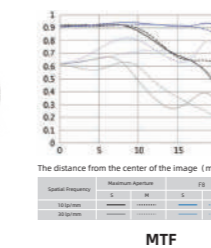

YN35mm F2 C/N

YONGNUO Wide Angle Prime Lens

- Maximum Aperture: f/2
- Lens Construction: 5 groups 7 elements
- Aperture Blades: 7 blades
- Maximum Magnification: about 0.23 times
- Closest Focusing Distance: about 0.25m
- Focusing Driving Motor: DC Motor
- Filter Diameter: 52mm
- Weight: C about 155g, N about 180g (Not including front and rear lens cap)