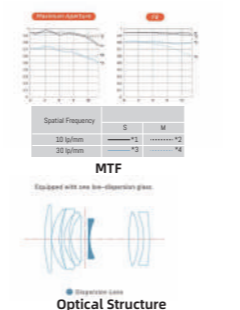

Angle of view
 Diagonal:82.62°
 Vertical:57.62°
 Horizontal:72.35°

Bayonet Lens Frame E mount APS-C

YN16mm F1.8 DA DSM E Mount Large-aperture Wide-angle Lens

- Maximum Aperture: F/1.8
- Lens Construction: 10 elements in 8 groups
- Aperture Blades: 7 blades
- Closest Focusing Distance: about 0.17m
- Maximum Magnification: about 0.15 times
- Focusing Driving Motor: DSM Digital Stepping Motor
- Maximum Diameter and Length: about $\phi 64 \times 69$ mm
- Filter Diameter: 58mm
- Weight: about 273g (Not including front and rear lens cap)

Angle of view
 Diagonal:48.76°
 Vertical:30.7°
 Horizontal:40.54°

Bayonet Lens Frame E mount APS-C

YN33mm F1.45 DA DSM WL Pro YONGNUO E Mount Auto Focus Lens

- Maximum Aperture: F/1.4
- Lens Construction: 11 elements in 9 groups
- Aperture Blades: 9 blades
- Closest Focusing Distance: about 0.4m
- Maximum Magnification: about 0.1 times
- Focusing Driving Motor: DSM Digital Stepping Motor
- Maximum Diameter and Length: about $\phi 69 \times 87$ mm
- Filter Diameter: 58mm
- Weight: about 370g (Not including front and rear lens cap)

Angle of view
 About:30.4°

Bayonet Lens Frame E mount APS-C

YN50mm F1.8 DA DSM II E mount Digital Standard Prime Lens

- Maximum Aperture: f/1.8
- Lens Construction: 8 elements in 7 groups
- Aperture Blades: 7 blades
- Maximum Magnification: about 0.14 times
- Closest Focusing Distance: about 0.45m
- Focusing Driving Motor: DSM Digital Stepping Motor
- Maximum Diameter and Length: about $\phi 64 \times 58$ mm
- Filter Diameter: 49mm
- Weight: about 134g (Not including front and rear lens cap)