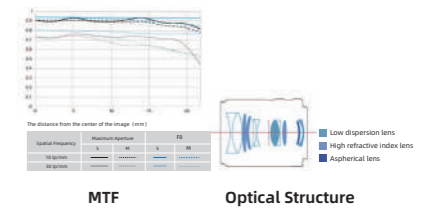

YN50mm F1.8 DF DSM YONGNUO Standard Prime Lens

- Maximum Aperture: f/1.8
- Lens Construction: 11 elements in 8 groups
- Aperture Blades: 9 blades
- Maximum Magnification: about 0.15 times
- Closest Focusing Distance: about 0.45m
- Focusing Driving Motor: DSM Digital Stepping Motor
- Maximum Diameter and Length: about $\phi 68 \times 87$ mm
- Filter Diameter: 58mm
- Weight: about 417g (Not including front and rear lens cap)