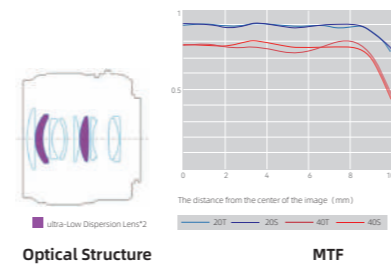

SUPPORTS AUTO FOCUS

ADJUSTABLE APERTURE

SUPPORT IS ANTI-SHAKE

MATT INTERIOR DESIGN

EF-EOS M II

Equipped with water-proof rubber ring

Supports lens anti-shake, higher shooting efficiency
It supports the anti-shake strategy of the lens IS image stabilizer, which can effectively eliminate image ghosting and blur caused by shaking.

1. The inner wall adopts matte design for purer picture.
2. Added dust-proof and water-proof rubber ring improves dust-proof and waterproof performance.
3. Optimize the precision of the bayonet.
4. Lightweight design.