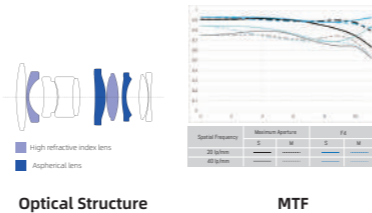

- Lens focal length: 56mm
- Frame: APS-C
- Maximum Aperture: F/1.4
- Lens Construction: 10 elements in 9 groups
- Aperture Blades: 9 blades
- Closest Focusing Distance: about 0.6m
- Maximum Magnification: about 0.11 times
- Lens mount: Z Series
- Viewing angle range: Diagonal :26.4°
Vertical:17.04°
Horizontal:22.26°
- Focusing Driving Motor: DSM Digital Stepping Motor
- Maximum Diameter and Length: about φ69×89mm
- Filter Diameter: 58mm
- Remote Control Distance: About 30m
- Weight: about 375g
(Not including front and rear lens cap)

M43Mount

W MICRO

Aperture Value F1.7-F22
 Bayonet M43 mount
 Weight about 180g

YN17mm F1.7M Wide-angle Prime Lens

- Focal Length: 17mm
- Lens Construction: 10 elements in 9 groups
- Aperture Blades: 7 blades
- Maximum Magnification: about 0.15 times
- Closest Focusing Distance: about 0.18m
- Focusing Driving Motor: STM Stepping Motor
- Maximum Diameter and Length: about $\phi 65.8 \times 77.8 \text{mm}$
- Filter Diameter: $\phi 52 \text{mm}$

W MICRO

Maximum aperture Value F2.8-F4
 Bayonet M43 mount
 Weight about 318g

YN12-35mm F2.8-4M Standard Zoom Lens Periscope Lens

- Focal Length: 12-35mm
- Lens Construction: 14 elements in 11 groups
- Aperture Blades: 7 blades
- Maximum Magnification: about 0.1 times
- Closest Focusing Distance: about 0.25m
- Focusing Driving Motor: STM Stepping Motor
- Maximum Diameter and Length: about $\phi 72 \times 94 \text{mm}$
- Filter Diameter: $\phi 67 \text{mm}$