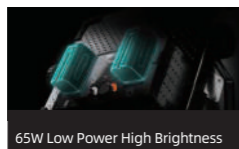

YN9000

65W LED Video Light

Light Source: 900 pcs LED beads
Luminance Angle: 55°
Color Temperature: 3200K-5600K
Input Power: 65W
Color Rendering Index: ≥96
Lumen: White color 7200 LM; Bi-color 6975LM
Mobile Phone Remote Control Distance: ≤15m
Average Service Life: 50000h
Power Supply: 2*NP-F series lithium batteries or external 19V=5A DC power supply
Weight: about 2700g

YN6000

50W LED Video Light

Light Source: 600 pcs LED beads
Color Temperature: 3200K-5600K
Color Rendering Index: ≥95
Mobile Control: Bluetooth 4.0
Average Service Life: 50000h
Mobile Phone Remote Control Distance: ≤15m
Lumen: White color 4800LM; Bi-color 4650LM
Compatible Batteries: 2*NP-F series lithium batteries
External Power Source: 12V=5A DC power supply
Luminance Angle: 55°
Remote Control: 2.4G
Input Power: 50W
Weight: about 2600g

MACRO RING FLASH

YN14EX C Macro Ring Flash

- Type: Automatic macro flash for close-up photography
- Guide No.: 14 (ISO 100, unit/meter)
- Flash Ratio Control: With the precision of 1/2 EV within the range of 8:1-1:1-1:8
- Flash Mode: TTL, M
- Power Supply: 4*AA alkaline battery or AA Ni-MH battery
- Lighting Times: 200-2500 times Recycle time: approx. 3s
- Color Temperature: 5600K
- Flash Control: 7 levels of output control(1/128-1/1), 19 levels of fine tuning
- External Interface: Hot shoe, PC port, Charging port
- Flash Unit Dimension: 153*123*26mm
- Control Unit Dimension: 153*74*56mm
- Net Weight: about 420g

YN14EX II C/S Macro Ring Flash