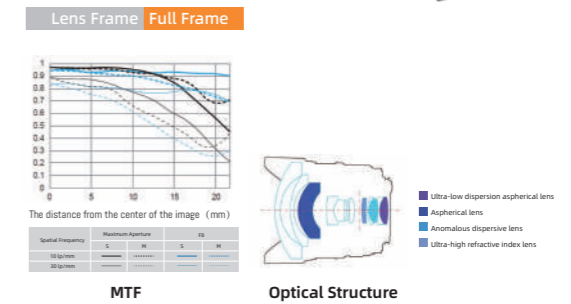

EF/F Mount

YN14mm F2.8 C/N

EF Mount Ultra-wide Angle Prime Lens

A Professional Lens of Capturing Grand View

- * 114° Ultra-wide Angle
- * F2.8 Large Aperture
- * Precision-machined Ultra-low Dispersion Lens and Aspherical Lens
- * Precision-machined Abnormal Dispersion Lens

- Maximum Aperture: F/2.8
- Lens Construction: 9 groups 12 elements
- Aperture Blades: 7 blades
- Closest Focusing Distance: about 0.2m
- Maximum Magnification: about 0.15 times
- Focusing Driving Motor: DC Motor
- Maximum Diameter and Length: about $\Phi 86 \times 105$ mm
- Weight: about 780g (Not including front and rear lens cap)