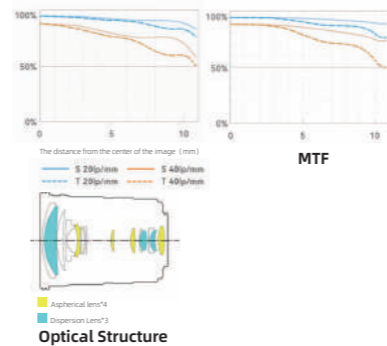

- Lens focal length: 56mm
- Frame: APS-C
- Maximum Aperture: F/1.4
- Lens Construction: 10 elements in 9 groups
- Aperture Blades: 9 blades
- Closest Focusing Distance: about 0.6m
- Maximum Magnification: about 0.11 times
- Lens mount: Z Series
- Viewing angle range: Diagonal :26.4°
Vertical:17.04°
Horizontal:22.26°
- Focusing Driving Motor: DSM Digital Stepping Motor
- Maximum Diameter and Length: about φ69×89mm
- Filter Diameter: 58mm
- Remote Control Distance: About 30m
- Weight: about 375g
(Not including front and rear lens cap)

M43Mount

W MICRO

Aperture Value F1.7-F22
 Bayonet M43 mount
 Weight about 180g

YN17mm F1.7M Wide-angle Prime Lens

- Focal Length: 17mm
- Lens Construction: 10 elements in 9 groups
- Aperture Blades: 7 blades
- Maximum Magnification: about 0.15 times
- Closest Focusing Distance: about 0.18m
- Focusing Driving Motor: STM Stepping Motor
- Maximum Diameter and Length: about $\phi 65.8 \times 77.8 \text{mm}$
- Filter Diameter: $\phi 52 \text{mm}$

W MICRO

Maximum aperture Value F2.8-F4
 Bayonet M43 mount
 Weight about 318g

YN12-35mm F2.8-4M Standard Zoom Lens Periscope Lens

- Focal Length: 12-35mm
- Lens Construction: 14 elements in 11 groups
- Aperture Blades: 7 blades
- Maximum Magnification: about 0.1 times
- Closest Focusing Distance: about 0.25m
- Focusing Driving Motor: STM Stepping Motor
- Maximum Diameter and Length: about $\phi 72 \times 94 \text{mm}$
- Filter Diameter: $\phi 67 \text{mm}$