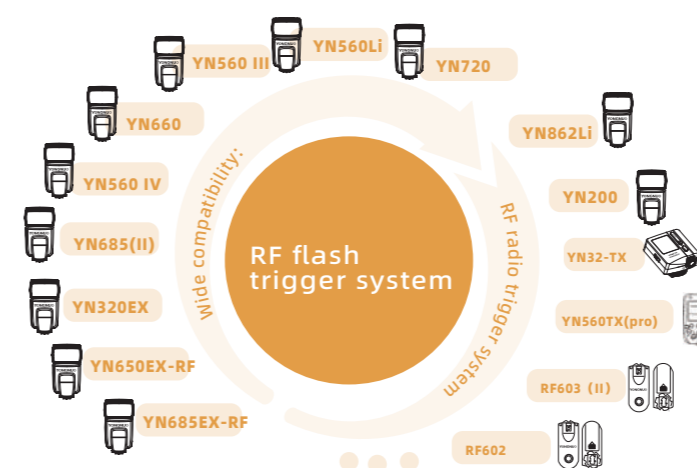

04

For example:

A photographer who uses Nikon camera at the beginning, then he switched to use Canon camera, then uses Sony mirrorless camera now. During the time, he purchased YN685N for Nikon, YN650EX-RF/C for Canon, YN685EX-RF/S and YN32-TX/S for Sony, he only needs to install YN685EX-RF/S or YN32-TX/S on the Sony camera as the master unit, uses YN685EX-RF/S, YN685/N, YN650EX-RF/C as the slave unit to easily achieve wireless flash shooting.

Stable signal, multi-channel optional:

supports 2.4G ultra-long-distance wireless flash, the triggering distance can reach about 100 meters; 16 channels are available for selection, and in public places it can be used normally even with obstacles.