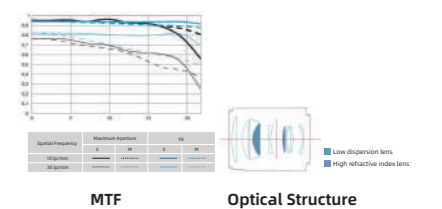

YN85mm F1.8Z DF DSM YONGNUO Z Mount Auto Focus Lens

- Maximum Aperture: f/1.8
- Lens Construction: 9 elements in 8 groups
- Aperture Blades: 7 blades
- Maximum Magnification: about 0.13 times
- Closest Focusing Distance: about 0.80m
- Focusing Driving Motor: DSM Digital Stepping Motor
- Maximum Diameter and Length: about $\phi 68 \times 89$ mm
- Filter Diameter: 58mm
- Weight: about 405g (Not including front and rear lens cap)