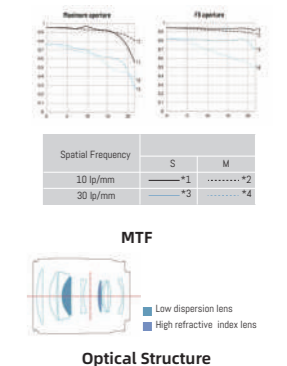

- Maximum Aperture: f/1.8
- Lens Construction: 11 elements in 8 groups
- Aperture Blades: 9 blades
- Maximum Magnification: about 0.15 times
- Closest Focusing Distance: about 0.45m
- Focusing Driving Motor: DSM Digital Stepping Motor
- Maximum Diameter and Length: About $\phi 68 \times 85$ mm
- Filter Diameter: 58mm
- Weight: about 395g
(Not including front and rear lens cap)

- Maximum Aperture: f/1.8
- Lens Construction: 9 elements in 8 groups
- Aperture Blades: 7 blades
- Maximum Magnification: about 0.13 times
- Closest Focusing Distance: about 0.8m
- Focusing Driving Motor: DSM Digital Stepping Motor
- Maximum Diameter and Length: about $\phi 67 \times 87$ mm
- Filter Diameter: 58mm
- Weight: about 385g
(Not including front and rear lens cap)