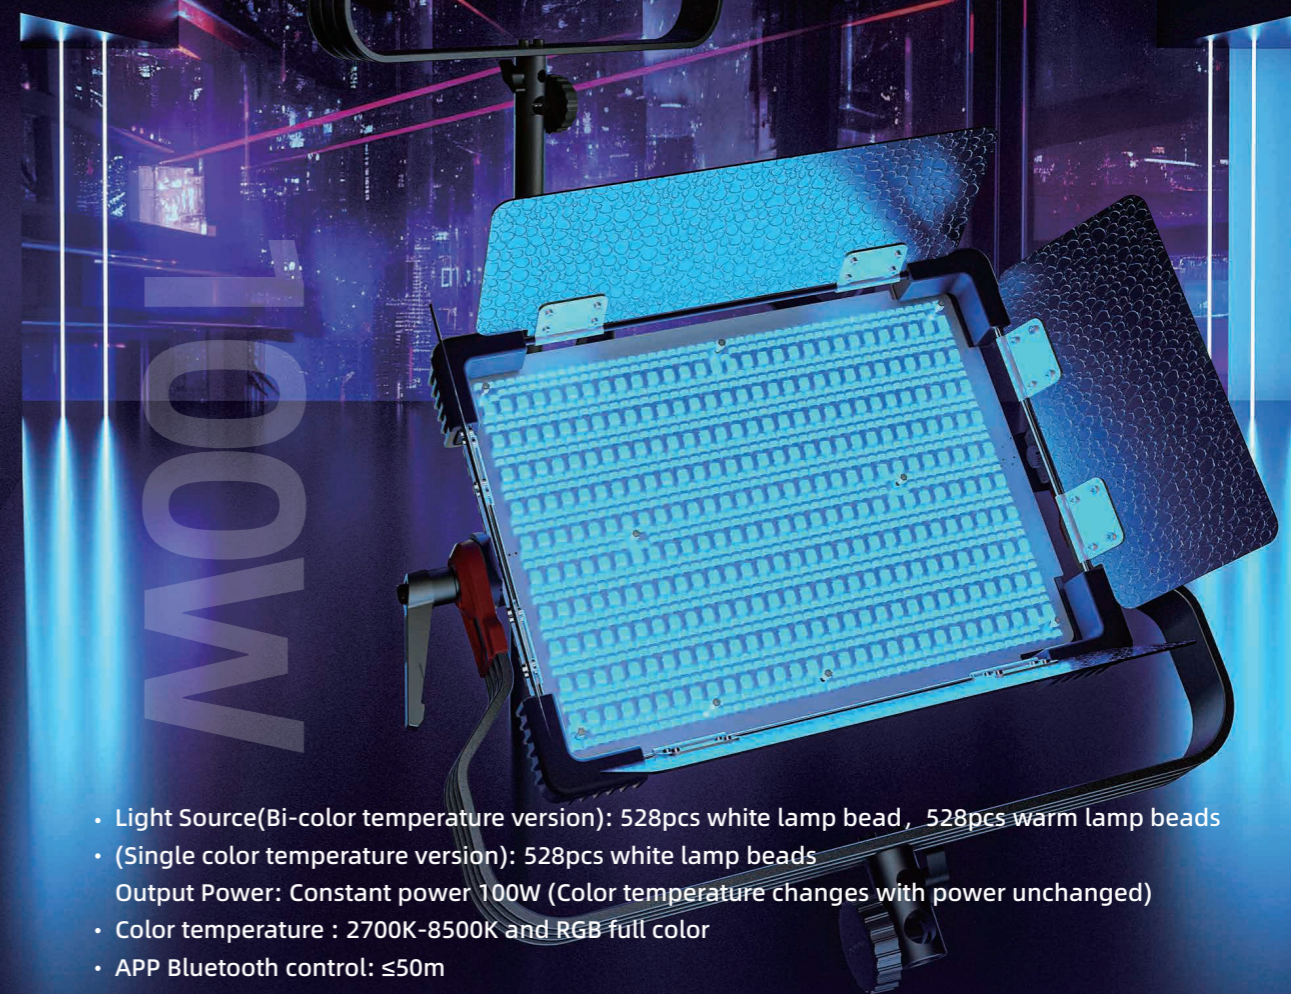

- Light Source(Bi-color temperature version): 528pcs white lamp bead, 528pcs warm lamp beads
- (Single color temperature version): 528pcs white lamp beads
- Output Power: Constant power 100W (Color temperature changes with power unchanged)
- Color temperature : 2700K-8500K and RGB full color
- APP Bluetooth control: $\leq$ 50m
- 2.4G wireless control: $\leq$ 100m
- external power supply① : DC19V $\approx$ 6.31A, Interface size, ϕ 5.5*2.1mm
- external power supply②: TYPE-C interface, in accordance with PD agreement
- external battery ① : 4 pcs NP-F series batteries
- external battery ② : V mount battery
- Product Net Size: 43.5*6.6*40.5cm