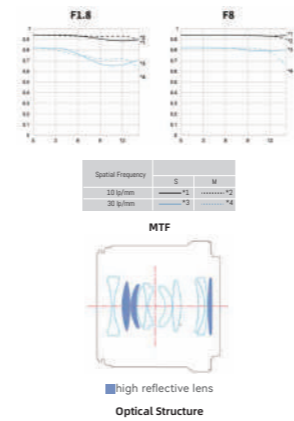

Yongnuo Commander Series
Lens Frame APS-C
Bayonet Z mount

YN56mm F1.4Z DA DSM WL Pro Medium Telephoto Prime Lens

- Maximum Aperture: F/1.4
- Lens Construction: 9 groups 10 elements
- Aperture Blades: 9 blades
- Maximum Magnification: about 0.11 times
- Closest Focusing Distance: about 0.6m
- Driving Motor: Digital Stepping Motor
- Maximum Diameter and Length: about $\Phi 69 \times 89$ mm
- Filter Diameter: 58mm
- Remote Control Distance: About 30m
- Weight: about 375g (Not including front and rear lens cap)