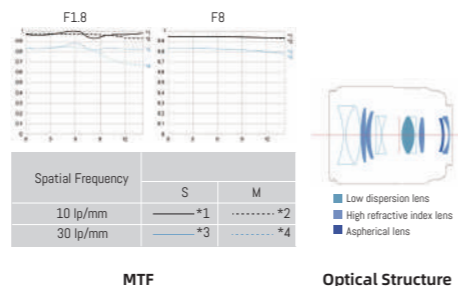

X Mount

YONGNUO

YN50mm F1.8X DA DSM

X Mount YONGNUO Standard Prime Lens

Angle of view About:30.4°
Lens Frame APS-C
Bayonet X mount

- Maximum Aperture: F/1.8
- Lens Construction: 8 elements in 7 groups
- Aperture Blades: 7 blades
- Closest Focusing Distance: about 0.45m
- Maximum Magnification: about 0.14 times
- Focusing Driving Motor: DSM Digital Stepping Motor
- Maximum Diameter and Length: about $\phi 64 \times 58$ mm
- Weight: about 134g
(Not including front and rear lens cap)

YN50mm F1.8X DA DSM Pro

X Mount YONGNUO Standard Prime Lens

Angle of view About:32.43°
Lens Frame APS-C
Bayonet X mount

- Maximum Aperture: F/1.8
- Lens Construction: 11 elements in 8 groups
- Aperture Blades: 9 blades
- Closest Focusing Distance: about 0.45m
- Maximum Magnification: about 0.15 times
- Focusing Driving Motor: DSM Digital Stepping Motor
- Maximum Diameter and Length: about $\phi 68 \times 85$ mm
- Weight: about 387g
(Not including front and rear lens cap)