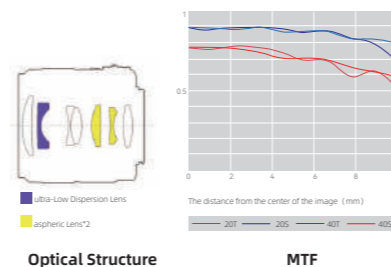

W MICRO

Aperture Value F1.7-F22
Bayonet M43 mount
Weight about 146g

YN42.5mm F1.7M II Medium Telephoto Prime Lens

- Focal Length: 42.5mm
- Lens Construction: 9 elements in 8 groups
- Aperture Blades: 7 blades
- Maximum Magnification: about 0.15 times
- Closest Focusing Distance: about 0.30m
- Focusing Driving Motor: STM Stepping Motor
- Maximum Diameter and Length: about $\phi 61.6 \times 55.4 \text{mm}$
- Filter Diameter: $\phi 52 \text{mm}$