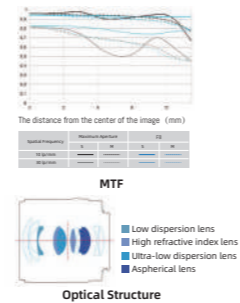

- Maximum Aperture: f/1.8
- Lens Construction: 9 elements in 8 groups
- Aperture Blades: 7 blades
- Maximum Magnification: about 0.13 times
- Closest Focusing Distance: about 0.8m
- Focusing Driving Motor: DSM Digital Stepping Motor
- Maximum Diameter and Length: about $\phi 67 \times 87$ mm
- Filter Diameter: 58mm
- Weight: about 385g
(Not including front and rear lens cap)

E Mount

YONGNUO

Angle of view
 Diagonal:105°
 Vertical:76°
 Horizontal:94°

Bayonet Lens Frame E mount APS-C

YN11mm F1.8 DA DSM WL E Mount Ultra-wide Angle Prime Lens

- Maximum Aperture: F/1.8
- Lens Construction: 10 elements in 9 groups
- Aperture Blades: 7 blades
- Closest Focusing Distance: about 0.15m
- Maximum Magnification: about 0.15 times
- Focusing Driving Motor: DSM Digital Stepping Motor
- Maximum Diameter and Length: about $\phi 66 \times 69$ mm
- Filter Diameter: 58mm
- Weight: about 260g (Not including front and rear lens cap)

Angle of view
 Diagonal:82.62°
 Vertical:57.62°
 Horizontal:72.35°

Bayonet Lens Frame E mount APS-C

YN16mm F1.8 DA DSM E Mount Large-aperture Wide-angle Lens

- Maximum Aperture: F/1.8
- Lens Construction: 10 elements in 8 groups
- Aperture Blades: 7 blades
- Closest Focusing Distance: about 0.17m
- Maximum Magnification: about 0.15 times
- Focusing Driving Motor: DSM Digital Stepping Motor
- Maximum Diameter and Length: about $\phi 64 \times 69$ mm
- Filter Diameter: 58mm
- Weight: about 273g (Not including front and rear lens cap)