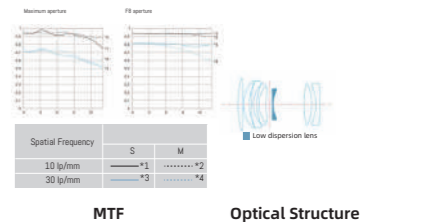

YN50mm F1.8Z DA DSM YONGNUO Z Mount Auto Focus Lens

- Maximum Aperture: f/1.8
- Lens Construction: 8 elements in 7 groups
- Aperture Blades: 7 blades
- Maximum Magnification: about 0.14 times
- Closest Focusing Distance: about 0.45m
- Focusing Driving Motor: DSM Digital Stepping Motor
- Maximum Diameter and Length: about $\phi 67 \times 60$ mm
- Filter Diameter: 49mm
- Weight: about 148g (Not including front and rear lens cap)