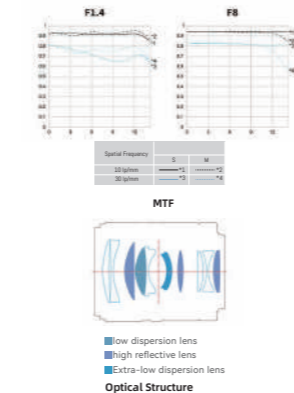

Yongnuo Commander Series
 Lens Frame APS-C
 Bayonet Z mount

YN35mm F1.8Z DA DSM WL Pro Standard Prime Lens

- Maximum Aperture: F/1.8
- Lens Construction: 8 groups 10 elements
- Aperture Blades: 7 blades
- Maximum Magnification: about 0.15 times
- Closest Focusing Distance: about 0.3m
- Driving Motor: Digital Stepping Motor
- Maximum Diameter and Length: about $\Phi 68 \times 64$ mm
- Filter Diameter: 58mm
- Remote Control Distance: About 30m
- Weight: about 182g (Not including front and rear lens cap)

Yongnuo Commander Series
 Lens Frame APS-C
 Bayonet Z mount

YN56mm F1.4Z DA DSM WL Pro Medium Telephoto Prime Lens

- Maximum Aperture: F/1.4
- Lens Construction: 9 groups 10 elements
- Aperture Blades: 9 blades
- Maximum Magnification: about 0.11 times
- Closest Focusing Distance: about 0.6m
- Driving Motor: Digital Stepping Motor
- Maximum Diameter and Length: about $\Phi 69 \times 89$ mm
- Filter Diameter: 58mm
- Remote Control Distance: About 30m
- Weight: about 375g (Not including front and rear lens cap)