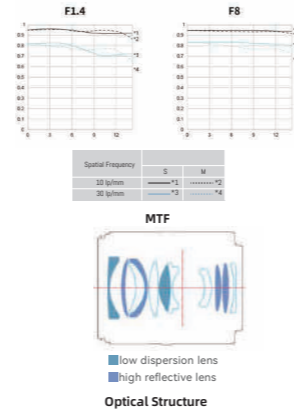

Yongnuo Commander Series
Lens Frame APS-C
Bayonet Z mount

YN35mm F1.8Z DA DSM WL Pro Standard Prime Lens

- Maximum Aperture: F/1.8
- Lens Construction: 8 groups 10 elements
- Aperture Blades: 7 blades
- Maximum Magnification: about 0.15 times
- Closest Focusing Distance: about 0.3m
- Driving Motor: Digital Stepping Motor
- Maximum Diameter and Length: about $\Phi 68 \times 64$ mm
- Filter Diameter: 58mm
- Remote Control Distance: About 30m
- Weight: about 182g (Not including front and rear lens cap)