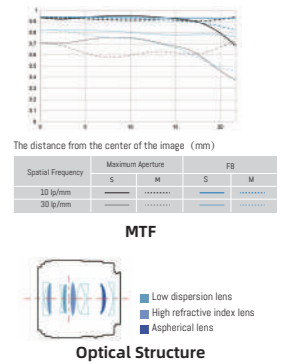

YONGNUO

FE Mount

YN35mm F2S DF DSM YONGNUO Wide-angle Prime Lens

Angle of view About:61.3°
Lens Frame Full Frame
Bayonet E mount

- ✓ USB firmware upgrade
- ✓ Fn function button
- ✓ 14 star effects

- Maximum Aperture: f/2
- Lens Construction: 9 elements in 8 groups
- Aperture Blades: 7 blades
- Maximum Magnification: about 0.13 times
- Closest Focusing Distance: about 0.35m
- Focusing Driving Motor: DSM Digital Stepping Motor
- Maximum Diameter and Length: About $\phi 67 \times 72$ mm
- Filter Diameter: 52mm
- Weight: about 295g
(Not including front and rear lens cap)