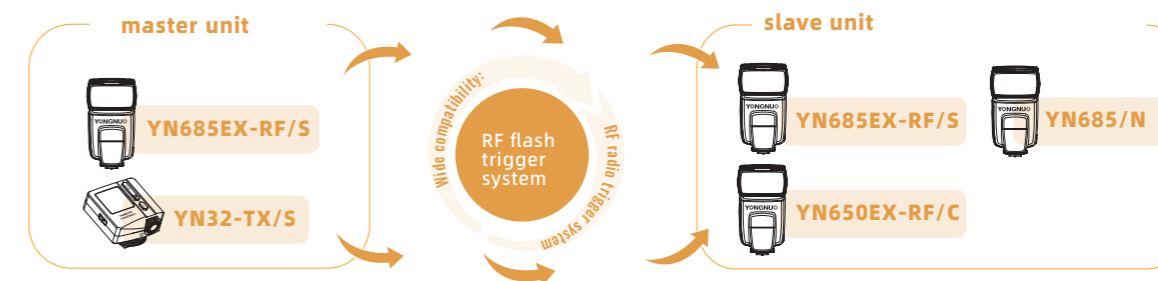

03

Supports multi-group flash independent control:

When used as a radio master control unit, it has 5 groups of independent control functions, which can remotely control the flash mode, flash output, and focal length of the slave unit.