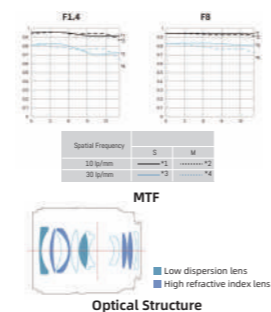

Angle of view
About:30.4°

Bayonet Lens Frame E mount APS-C

YN50mm F1.8 DA DSM II E mount Digital Standard Prime Lens

- Maximum Aperture: f/1.8
- Lens Construction: 8 elements in 7 groups
- Aperture Blades: 7 blades
- Maximum Magnification: about 0.14 times
- Closest Focusing Distance: about 0.45m
- Focusing Driving Motor: DSM Digital Stepping Motor
- Maximum Diameter and Length: about $\phi 64 \times 58$ mm
- Filter Diameter: 49mm
- Weight: about 134g (Not including front and rear lens cap)