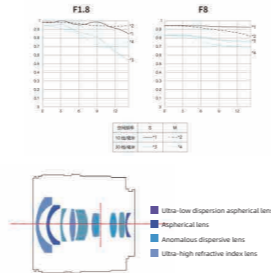

- Maximum Aperture: f/1.8
- Lens Construction: 9 elements in 8 groups
- Aperture Blades: 7 blades
- Maximum Magnification: about 0.13 times
- Closest Focusing Distance: about 0.8m
- Focusing Driving Motor: DSM Digital Stepping Motor
- Maximum Diameter and Length: about $\phi 67 \times 87$ mm
- Filter Diameter: 58mm
- Weight: about 385g
(Not including front and rear lens cap)

E Mount

YONGNUO

Angle of view
 Diagonal:105°
 Vertical:76°
 Horizontal:94°

Bayonet Lens Frame E mount APS-C

YN11mm F1.8 DA DSM WL E Mount Ultra-wide Angle Prime Lens

- Maximum Aperture: F/1.8
- Lens Construction: 10 elements in 9 groups
- Aperture Blades: 7 blades
- Closest Focusing Distance: about 0.15m
- Maximum Magnification: about 0.15 times
- Focusing Driving Motor: DSM Digital Stepping Motor
- Maximum Diameter and Length: about $\phi 66 \times 69$ mm
- Filter Diameter: 58mm
- Weight: about 260g (Not including front and rear lens cap)

Angle of view
 Diagonal:82.62°
 Vertical:57.62°
 Horizontal:72.35°

Bayonet Lens Frame E mount APS-C

YN16mm F1.8 DA DSM E Mount Large-aperture Wide-angle Lens

- Maximum Aperture: F/1.8
- Lens Construction: 10 elements in 8 groups
- Aperture Blades: 7 blades
- Closest Focusing Distance: about 0.17m
- Maximum Magnification: about 0.15 times
- Focusing Driving Motor: DSM Digital Stepping Motor
- Maximum Diameter and Length: about $\phi 64 \times 69$ mm
- Filter Diameter: 58mm
- Weight: about 273g (Not including front and rear lens cap)