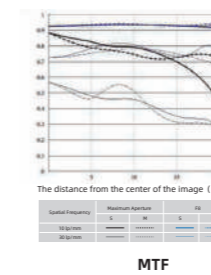

YN50mm F1.8 II

YONGNUO Standard Prime Lens

- Maximum Aperture: f/1.8
- Lens Construction: 5 groups 6 elements
- Aperture Blades: 7 blades
- Closest Focusing Distance: about 0.35m
- Maximum Magnification: about 0.21 times
- Focusing Driving Motor: DC Motor
- Maximum diameter and length: About $\Phi 75 \times 51$ mm
- Filter Diameter: 58mm
- Weight: about 162g (Not including front and rear lens cap)