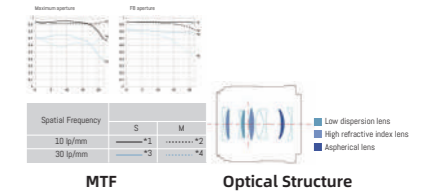

Angle of view
 About:30.4°

Bayonet Lens Frame E mount APS-C

YN50mm F1.8 DA DSM II E mount Digital Standard Prime Lens

- Maximum Aperture: f/1.8
- Lens Construction: 8 elements in 7 groups
- Aperture Blades: 7 blades
- Maximum Magnification: about 0.14 times
- Closest Focusing Distance: about 0.45m
- Focusing Driving Motor: DSM Digital Stepping Motor
- Maximum Diameter and Length: about $\phi 64 \times 58$ mm
- Filter Diameter: 49mm
- Weight: about 134g (Not including front and rear lens cap)

YONGNUO

Z Mount

Angle of view
 About:61.3°

Lens Frame Full Frame
 Bayonet Z mount

YN35mm F2.2 DF DSM YONGNUO Classic Portable Wide-angle Prime Lens

- Maximum Aperture: f/2
- Lens Construction: 9 elements in 8 groups
- Aperture Blades: 7 blades
- Maximum Magnification: about 0.13 times
- Closest Focusing Distance: about 0.35m
- Focusing Driving Motor: DSM Digital Stepping Motor
- Maximum Diameter and Length: about $\phi 68 \times 73$ mm
- Filter Diameter: 52mm
- Weight: about 290g