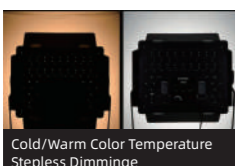

YN6000

50W LED Video Light

Light Source: 600 pcs LED beads
Color Temperature: 3200K-5600K
Color Rendering Index: ≥95
Mobile Control: Bluetooth 4.0
Average Service Life: 50000h
Mobile Phone Remote Control Distance: ≤15m
Lumen: White color 4800LM; Bi-color 4650LM
Compatible Batteries: 2*NP-F series lithium batteries
External Power Source: 12V=5A DC power supply
Luminance Angle: 55°
Remote Control: 2.4G
Input Power: 50W
Weight: about 2600g