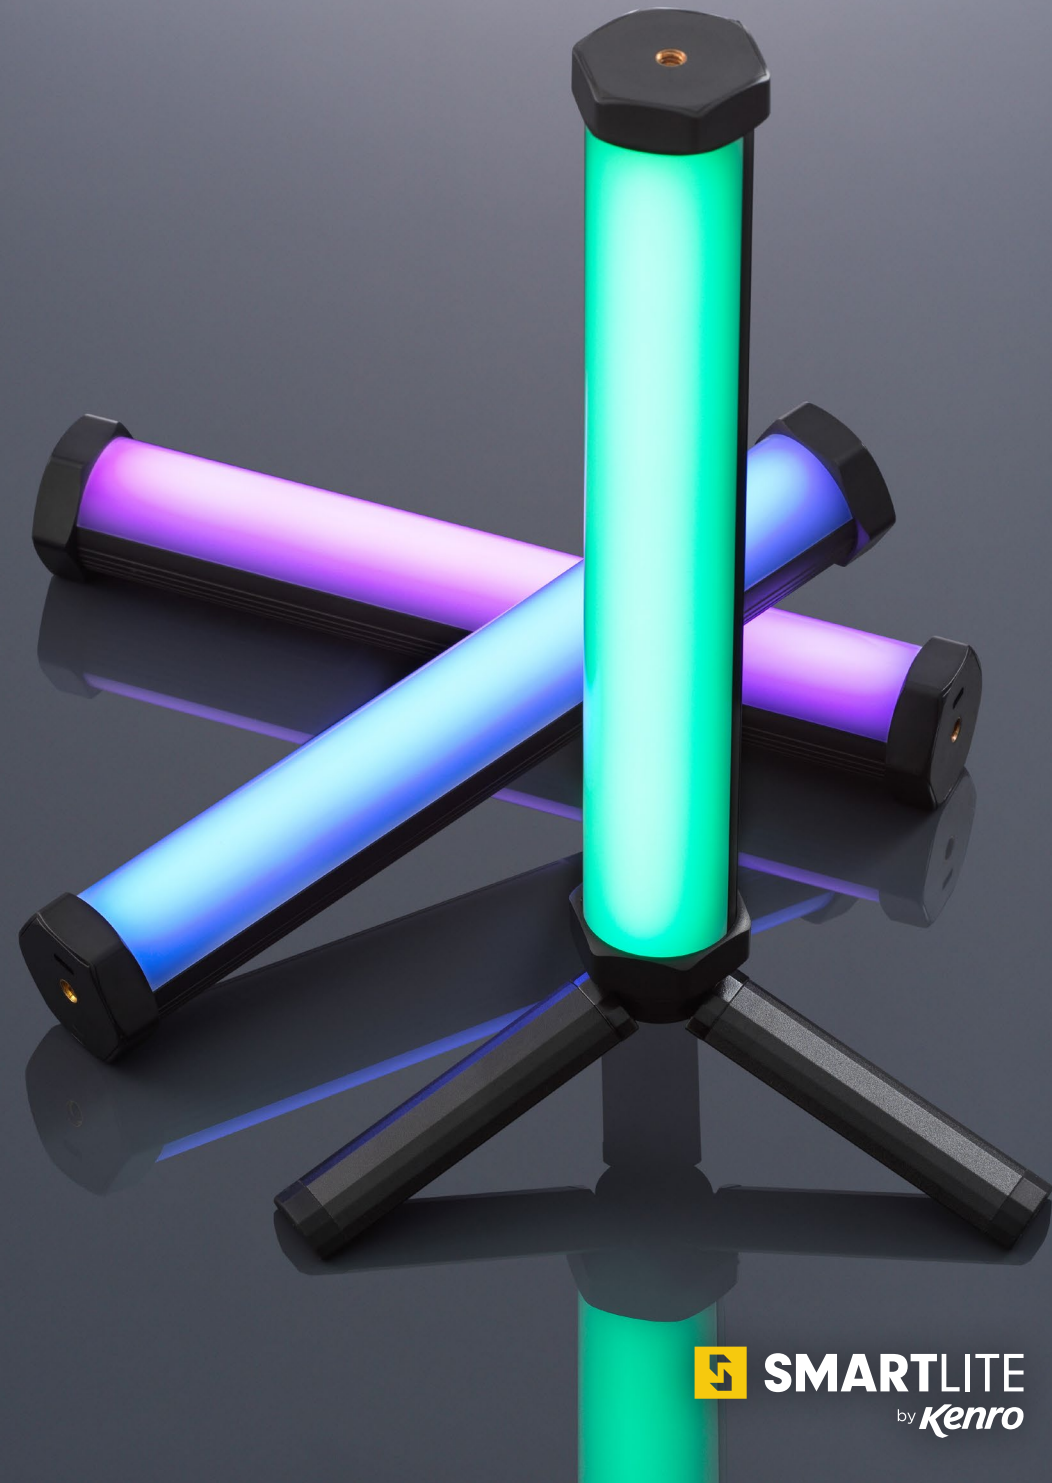

Compact RGB Tube Light KSLT101

Kenro Smart Lite

Compact RGB Tube Light Kit

KSLT101 - In stock now

PALM-SIZED ALL-PURPOSE PHENOMENON

This high performance, versatile LED light tube comes packed with features to enhance any project. Designed for photographers and film makers on the go, it boasts high quality, accurate light with multiple mounting options, an integrated battery, nine pre-programmed special effects and full precision control at your fingertips with the compatible smartphone app on Android or iPhone.

Power: Built-in lithium battery 7.4V 2500mAh

Battery run time: Approx. 2.5 hours' continuous output at 100% brightness, 7500K

Charging time: 2.5 hours approx.

Bluetooth compatibility: Version 5.0

Mounting options: Built-in magnets; 2x 1/4" screw port

Dimensions: 39 x 39 x 269mm

Weight: 320g

Box contents: KSLT101 compact RGB tube light, USB-C charging cable, 2-in-1 mini tripod and hand grip, protective sleeve, waterproof bag, wrist strap, instruction sheet

19" RGB Ring Light Kit KSLR101

Kenro Smart Lite

19" RGB Ring Light Kit

KSLR101 - In stock now

FLAWLESS LIGHTING THAT'S GOOD TO GO

Get flawless, soft, shadowless light with this 19" RGB ring light kit that contains everything you need to start producing beautifully lit content straight out of the box. This all-purpose 60W ring light provides optimal lighting whether you're shooting beauty portraits, doing product photography, or creating content for Tik Tok and YouTube. It's also suitable for video interviews, talking head videos, newborn photography, video meetings, make up tutorials, and as a salon ring light for hairdressers and make up artists.