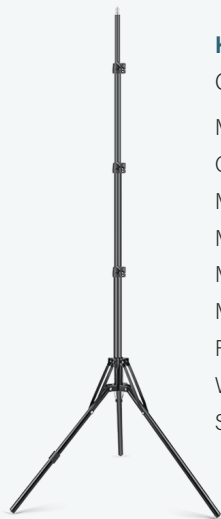

Total weight: 87g

Smartphone / Tablet Holders

KSLX102

Smartphone Adapter

Material: Plastic

Mounting options: 2x cold
shoe slots, 2x 1/4" screw
threads, 3/8" screw thread

Compatible device width:
5-10cm

Weight: 54g

Dimensions:
114 (H) x 30 (W) x 53 (D) mm

KSLX105

Smartphone & Tablet Holder

*Holds a smartphone on one side,
or a tablet on the other*

Material: Plastic & metal

Screw threads: 2x 1/4"

Compatible smartphone width:
58-90mm

Compatible tablet width:
110-180mm

Weight: 70g

Light Stands

KSLX104

Compact Aluminium Light Stand

Maximum load: 4kg

Construction: Aluminium

Maximum height: 190cm