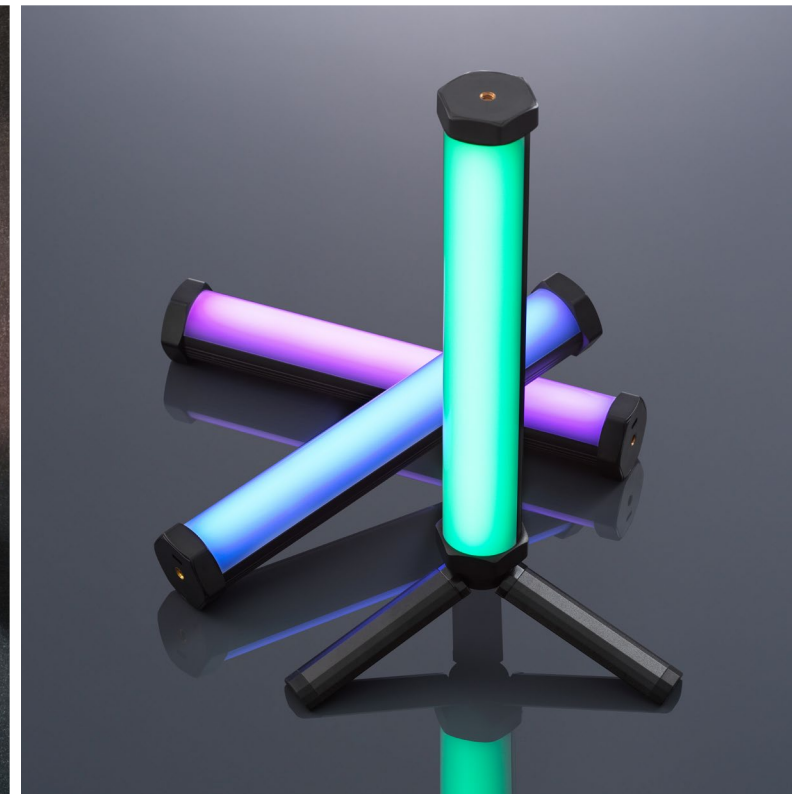

Kenro Smart Lite

Compact Bi-Colour Video Light

KSLP101 – In stock now

PROFESSIONAL LIGHTING IN YOUR POCKET

This lightweight, versatile and highly portable LED light panel is designed for photographers and film makers on the go. The KSLP101 is approximately the same size as an average smartphone, is powered by an integrated lithium battery, and features 126 high output LEDs for top quality, uniform, soft lighting wherever you are.

It is suitable for all kinds of photo and video projects, including live streaming, video shooting, interviews, portraits, weddings, macro photography and more. Whether you're using a DSLR camera, smartphone, action cam or camcorder, this pocket-sized panel is bright enough to be used as a key light, a fill light, or to provide highlights wherever they're needed.

Charging time: 2.5 hours approx.

Mounting points: 2x ¼" screw port, mini ball head with cold shoe mount

Dimensions: 132.5 x 80 x 10.8mm

Weight: 170g

Box contents: KSLP101 Bi-Colour Compact LED Light, USB-C charging cable, mini ball head, cotton carry bag, instruction sheet

Compact RGB Tube Light KSLT101

Kenro Smart Lite

Compact RGB Tube Light Kit

KSLT101 - In stock now

PALM-SIZED ALL-PURPOSE PHENOMENON

This high performance, versatile LED light tube comes packed with features to enhance any project. Designed for photographers and film makers on the go, it boasts high quality, accurate light with multiple mounting options, an integrated battery, nine pre-programmed special effects and full precision control at your fingertips with the compatible smartphone app on Android or iPhone.