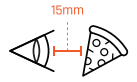

Fluorite glass with multi-layer AR coating

Designed for all mobile phones

Lens effects

Removable head for perfect focus

10x-25x magnification

Focus in close range (15mm)

Connecting the lens

Camera case precision mount