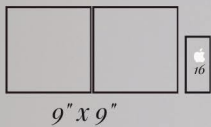

introducing
magnum ALBUMS

archival
FINE ART PAPER

high
COLOR FIDELITY

12
COLOR PROCESS

180°
PERFECT SEAMLESS BINDING

3
WEEK DELIVERY

includes

20 SPREADS | 40 PAGES
IMAGEWRAP COVER WITH DUST JACKET & STANDARD STORAGE BOX

medium

retail
RATES

£119
THIN PAGES
£2
EXTRA SPREAD

£138
THICK PAGES
£4
EXTRA SPREAD