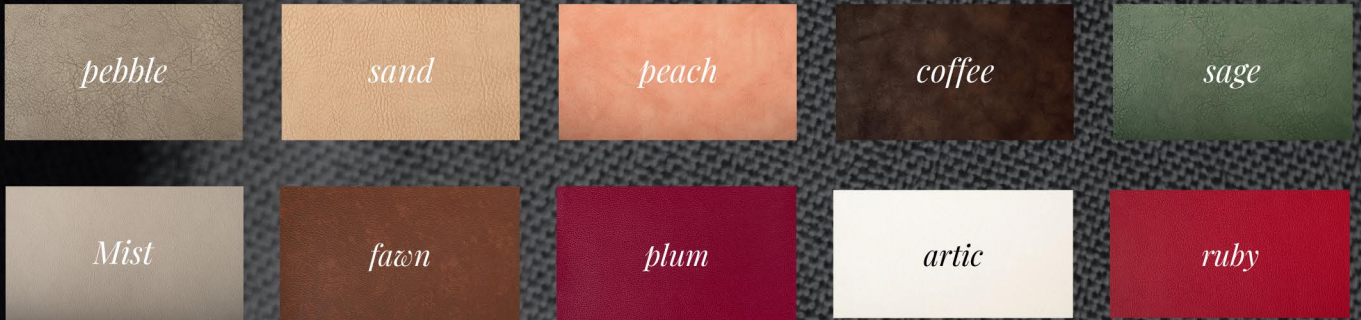

cordova

VEGAN LEATHER

Albums have to last a long time, and Cordova provides great material to work with. This leather doesn't absorb water like standard animal skin leather which makes it easy to care for. Cordova is 100% vegan and does not use any animal products.

AVAILABLE SHADES

Applicable for all Cordova Upgrades

presentation box

UPGRADES

medium

£ 16 | £ 13
RETAIL ELITE*

large

£ 24 | £ 19
RETAIL ELITE*

medium

£ 14 | £ 11
RETAIL ELITE*

large

£ 22 | £ 18
RETAIL ELITE*