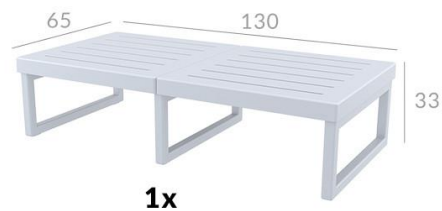

SOFA / LOUNGERS

MODEL: "MYKONOS XL"

COLOR OPTIONS:

- WHITE FRAME
- CUSHIONS
  BLACK/DARK
  GREY/BEIGE
- 1 3SEATER
- 2 1SEATER
- 1 TABLE