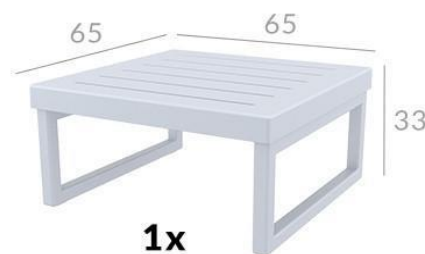

SOFA / LOUNGERS

MODEL: "MYKONOS"

COLOR OPTIONS:

- WHITE FRAME
- CUSHIONS LIGHT BROWN
- 1 2SEATER
- 2 1SEATER
- 1 TABLE
- AVAILABLE 2 SETS

1x

2x

1x