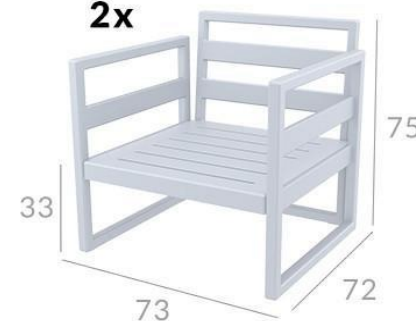

SOFA / LOUNGERS

MODEL: "MYKONOS"

COLOR OPTIONS:

- WHITE FRAME
- CUSHIONS LIGHT BROWN
- 1 2SEATER
- 2 1SEATER
- 1 TABLE
- AVAILABLE 2 SETS

1x

2x

1x