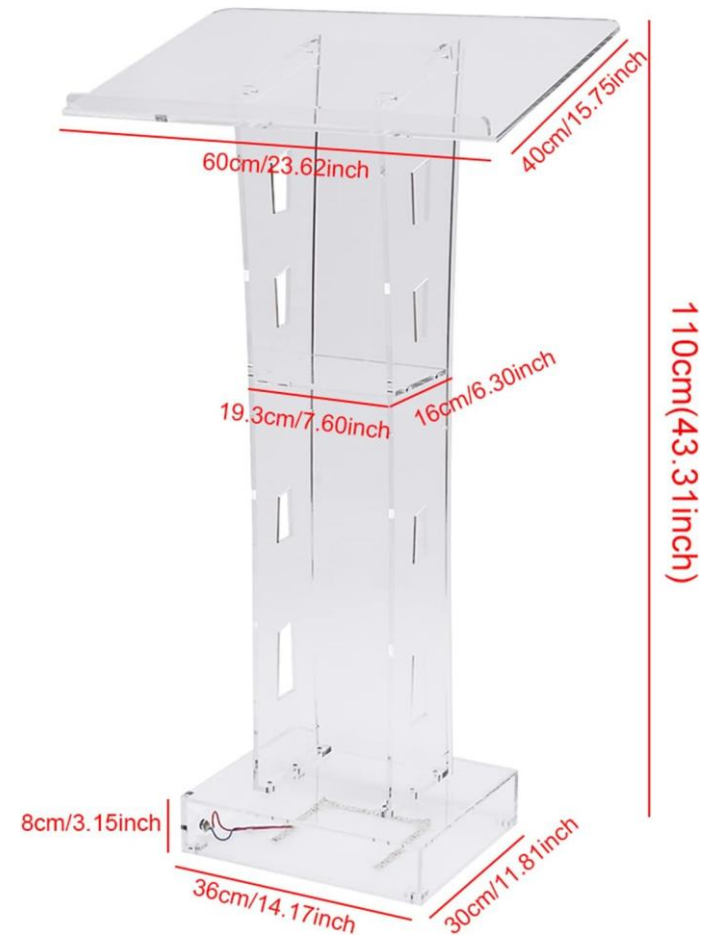

SIZE: 108 X 60 CM

MODEL: "OCTOPUS BAR"

COLOR OPTIONS:

- ▶ TAUPE 20 PC
- ▶ DARK GREY 18 PC

STOOLS BAR

SIZE: 75 CM

MODEL: "AIR BAR"

COLOR OPTIONS:

- ▶ TAUPE 75 PC
- ▶ DARK GREY 52 PC
- ▶ BLACK 40 PC
- ▶ RED 12 PC
- ▶ WHITE 12 PC
- ▶ TROP GREEN 8 PC

STOOLS BAR

SIZE: 75 CM

MODEL: "MAYA BAR"

COLOR OPTIONS:

- ▶ DARK GREY 84 PC
- ▶ BLACK 84 PC
- ▶ WHITE 52 PC
- ▶ TAUPE 12 PC

STOOLS BAR

SIZE: 75 CM

MODEL: "ARES BAR"

COLOR OPTIONS:

- ▶ DARK GREY 12 PC
- ▶ WHITE 12 PC
- ▶ TAUPE 12 PC

Podium presentation

SIZE: 110 CM

MODEL: PRESENTATION