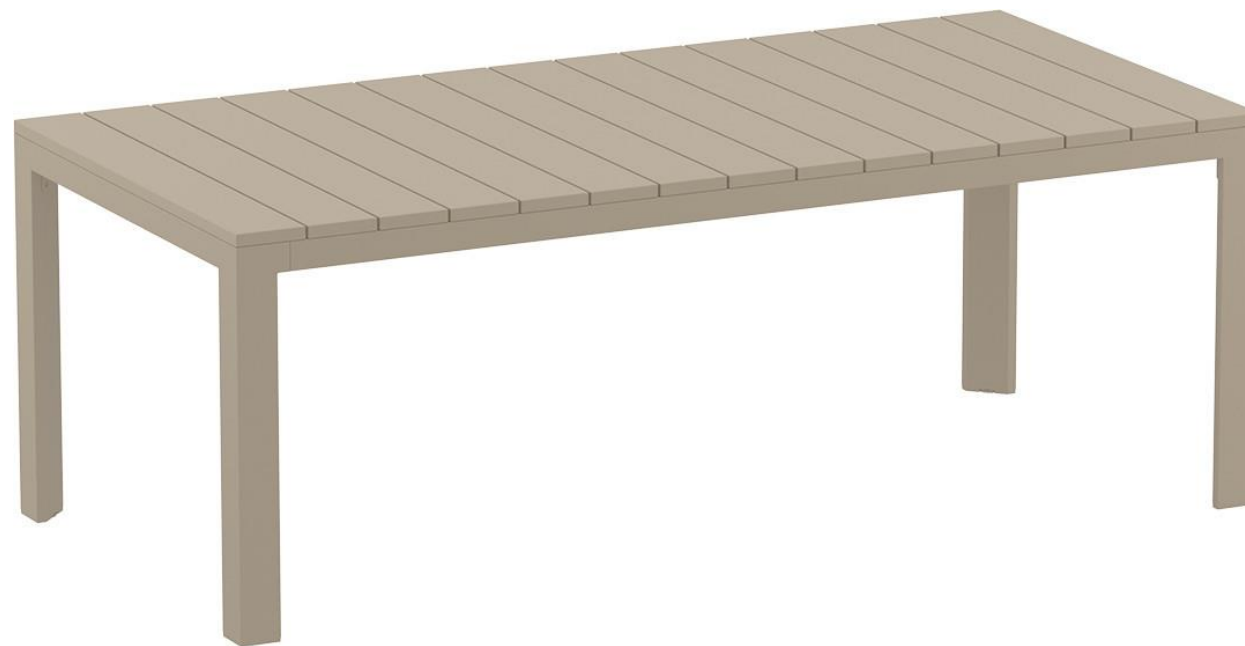

SIZE: 140 X 80CM

MODEL: "MAYA TABLE"

COLOR OPTIONS:

- ▶ WHITE 2 PC
- ▶ BLACK 3 PC

TABLES DINING

SIZE: 120 CM

MODEL: "MAYA TABLE"

COLOR OPTIONS:

- ▶ WHITE 11 PC
- ▶ BLACK 11 PC

TABLES DINING

SIZE: 90X180 CM

MODEL: "AIR TABLE"

COLOR OPTIONS:

- ▶ WHITE 2 PC
- ▶ BLACK 6 PC

TABLES DINING

SIZE: 210/280 CM

“EXTENDABLE”

MODEL: “ATLANTIC TABLE”

COLOR OPTIONS:

▶ TAUPE 3 PC

TABLES BAR

SIZE: 100/140 CM

“EXTENDABLE”

MODEL: “VEGAS BAR TABLE”