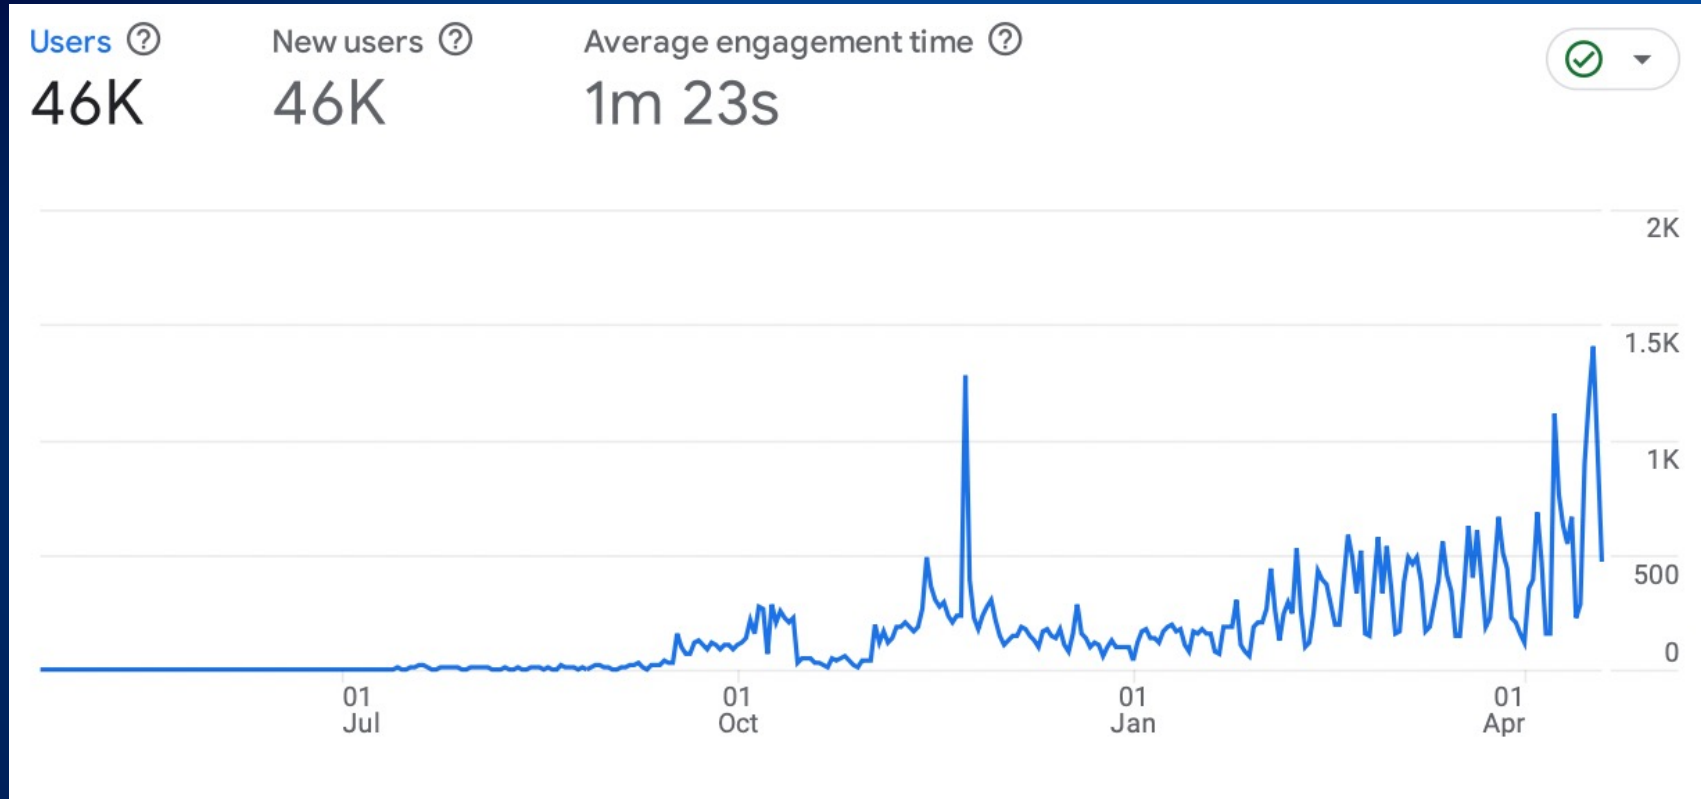

Website Statistics