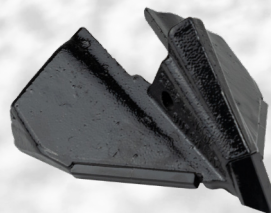

DUTCH OPENERS

PAIRED ROW OPTIONS

2.5" PAIRED ROW TIP
3/8" SEPARATION

PA-07652

3.5" PAIRED ROW
3/4" SEPARATION

PA-07647

5" PAIRED ROW
3/8" SEPARATION

PA-07657

5" PAIRED ROW
3/4" SEPARATION

PA-07648

5" PAIRED ROW - OPEN
BOTTOM 3/4" SEPARATION

PA-07646

PAIRED ROW REAR
VIEW

SINGLE SHOOT OPTIONS

1" POINT SINGLE SHOOT
3/8" SEPARATION

PA-07653

2" POINT SINGLE SHOOT
3/8" SEPARATION

PA-07654

3" POINT SINGLE SHOOT
3/8" SEPARATION

PA-07659

5" POINT SINGLE SHOOT
3/8" SEPARATION

PA-07655

SINGLE SHOOT REAR
VIEW

ACCESSORIES

GRANULAR
FERTILISER TUBE

PA-07656

OPEN BEAN
COULTER TUBE

PA-07663

1/4" LIQUID
FERTILISER TUBE

PA-07651

STEEL BODY
TO FIT HORSCH

PA-07650