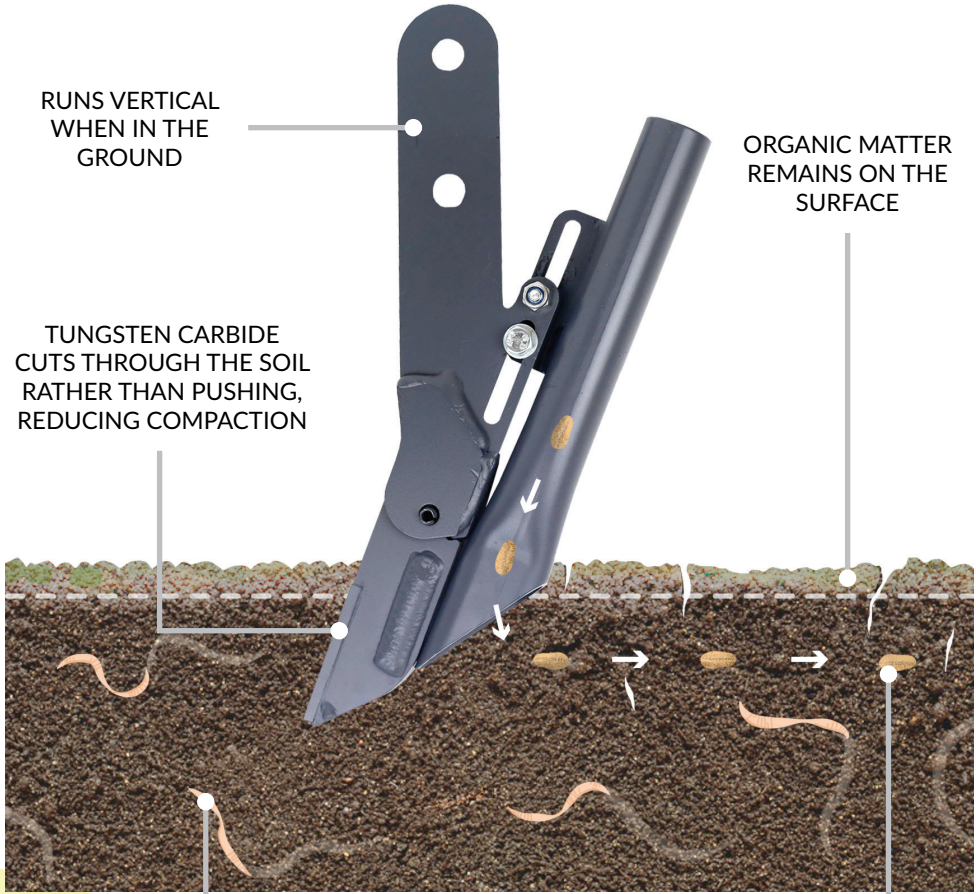

ABOUT DIRECT DRILLING

RUNS VERTICAL
WHEN IN THE
GROUND

ORGANIC MATTER
REMAINS ON THE
SURFACE

TUNGSTEN CARBIDE
CUTS THROUGH THE SOIL
RATHER THAN PUSHING,
REDUCING COMPACTION

WORM POPULATION
LEFT UNDISTURBED
TO AERATE SOIL

Cover crops can help improve soil structure and quality, increase the organic matter, create a source of nitrogen, suppress weeds and potentially reduce fertiliser costs.

In 2015 J.J.Metcalf & Son Ltd launched their own direct drill coulters. The tungsten carbide tipped, component based range of seed and fertiliser coulters enable growers to turn their Horsch CO series or sprinter drills into direct drills.

With narrow 12mm width points the coulters provide low disturbance drilling, ideal for sowing straight into stubble or cover crop.

Sowing into thick standing crop is also made easy, the tungsten carbide tips help to cut through the soil rather than compacting it, creating the perfect conditions for new seeds.