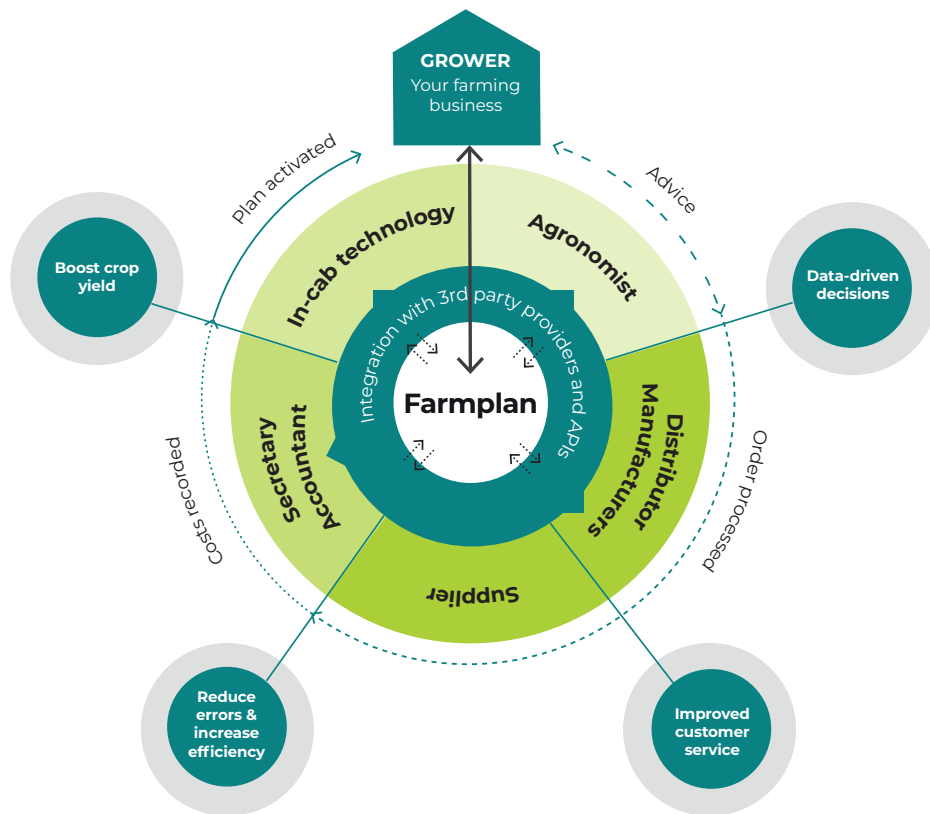

FARM MANAGEMENT SOFTWARE

Maximise your farm's performance, optimise growth

Farmplan™

WHO IS FARMPLAN?

Farmplan™, leading farm management solutions from Proagrica, provides trusted and fully supported software solutions, specifically designed for UK farmers and professionals working in agriculture.

Farmers who use Farmplan, stay with Farmplan. For over 50 years, our team of dedicated farming experts have proudly supported farmers with the most comprehensive and trusted farm management software solutions. We guide our customers through an increasingly complex business landscape to ensure they remain truly connected and fully compliant.

- ✔ Smart collaboration
- ✔ Designed for farmers
- ✔ Save time and stay VAT compliant

Crops

Complete crop recording and field management solutions for growers, agronomists and consultants.

- ✔ Stay compliant
- ✔ Seamless integration
- ✔ Connect with your agronomist

Telephone
support

1-2-1
training

eLearning

Product
demos

Live chat
in product

Integrate and connect your farming business to increase operational efficiency and profitability

**Starting with Farmplan couldn't be easier,
our team are here to help. Get in touch today.**