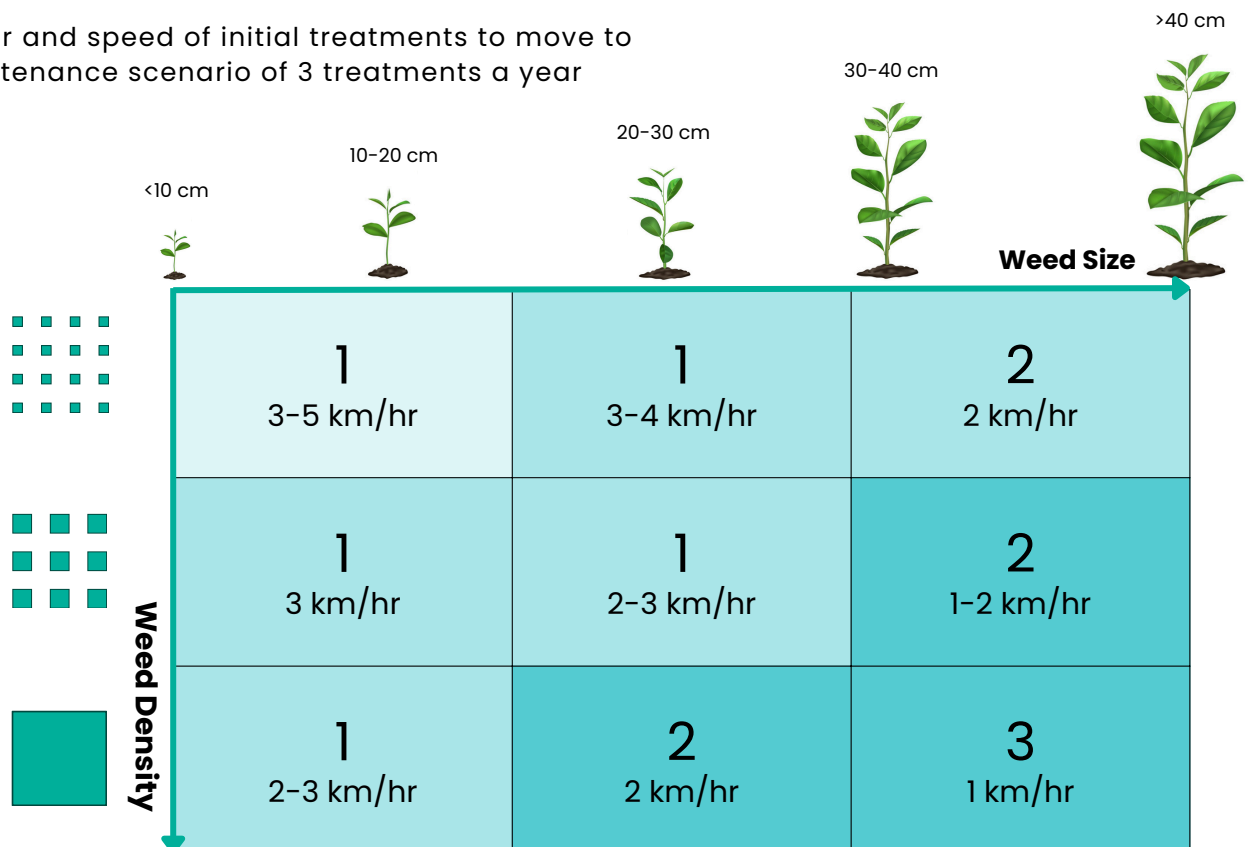

Specifications

Technical

Safety: 18kHz higher frequency electricity

Versatile: suitable for use in multiple crops

Treatment width: 0.3m-0.6m (x2)

Row width range: 1.8-4.5m

Speed: up to 5km/h

Weight: 1.4 tonnes

Minimum tractor power: 75hp

Output power: 36-60kW*
*based on tractor power range 75-125hp

Robotic & Automatic

Smart: power electronics and firmware sense and understand operational environment

Reactive: continuous measurement of weed and soil to adjust power

Accurate: system automatically distinguishes weeds from crop

Automatic: treatment arms sense the crop and engage break-back function moving arms in-between and around crop whilst continuously treating weeds

Treatment

Number and speed of initial treatments to move to a maintenance scenario of 3 treatments a year

Treatment schedule is based on RootWave experience from small plot field trials in UK conditions. The actual number and speed of initial treatments may differ according to site specific scenario and grower requirements.