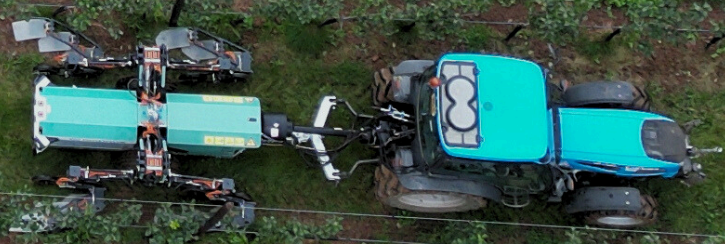

RootWave kills weeds using electricity to give better weed control whilst protecting health and helping nature restore its soils, water and biodiversity.

Designed for fruit growers. The RootWave eWeeder for fruit kills all weeds and their roots. eWeeding generates heat within the weed and root, killing it instantly.

Better Soils.

Friendly for micro and macrofauna including earthworms, and doesn't disturb the soil, allowing it to heal and capture more carbon.

Better Affordability.

Farmers will save money on a per hectare, per season basis when using eWeeding.

Specifications

Technical

Safety: 18kHz higher frequency electricity

Versatile: suitable for use in multiple crops

Treatment width: 0.3m-0.6m (x2)

Row width range: 1.8-4.5m

Speed: up to 5km/h

Weight: 1.4 tonnes

Accurate: system automatically distinguishes weeds from crop

Automatic: treatment arms sense the crop and engage break-back function moving arms in-between and around crop whilst continuously treating weeds