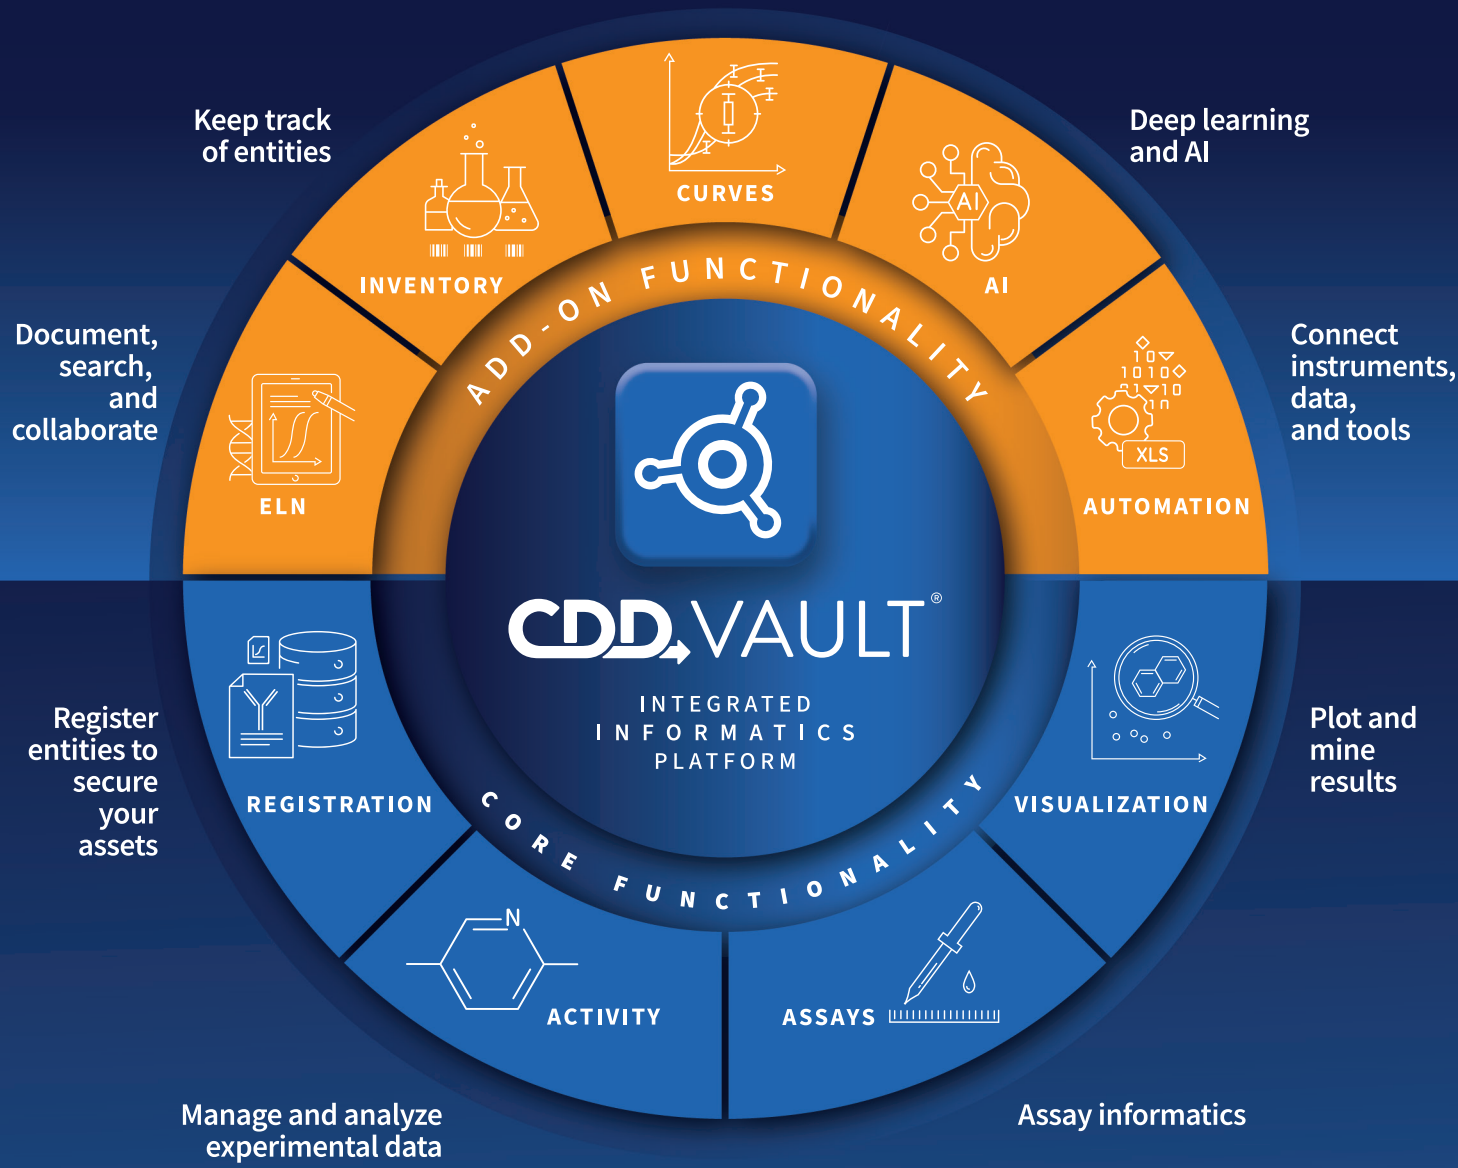

CDD VAULT® Complexity Simplified

Scientific data management with new add-on functionality to make discoveries faster

Generate, QC, and analyze results

cddvault.com

Request your FREE trial