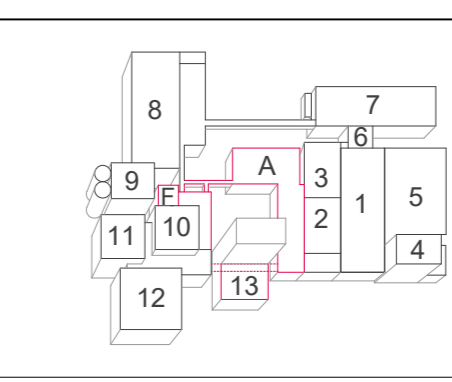

Contact RAI : Jolanda Visser
Date (dd-mm-yy) : 24-07-2024
Revision : rev. 15
Size / Scale : A0 1/680
Changes / Omissions excepted