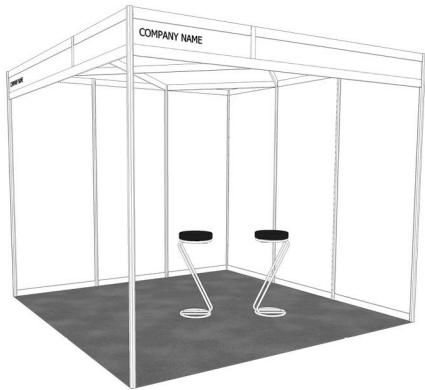

PATS Shell Scheme Stand Packages

Package 1

6-7.5sqm

Carpet to Stand Area

2 x ST07 Z Bar Stool Black

2 x Spotlights

Package 3

13-21sqm

Carpet to Stand Area

2 x CH45 Stacking Chair Black

1 x TB02 Taurus Table White

1 x DP48 Lit Rack

8 x Spotlights

Package 5

30+sqm

Carpet to Stand Area

6 x CH45 Stacking Chair Black

3 x TB02 Taurus Table White

2 x DP48 Lit Rack

1 x CB02 Polar Medium Cupboard White

16 x Spotlights

Package 2

8-12sqm

Carpet to Stand Area

2 x ST07 Z Bar Stool Black

1 x TB61 Bar Table White

4 x Spotlights

Package 4

22-29sqm

Carpet to Stand Area

4 x CH45 Stacking Chair Black

2 x TB02 Taurus Table White