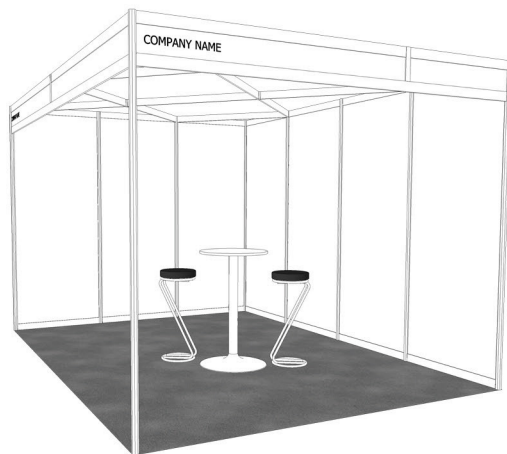

PATS Shell Scheme Stand Packages

Package 1

6-7.5sqm

Carpet to Stand Area

2 x ST07 Z Bar Stool Black

2 x Spotlights

Package 3

13-21sqm

Carpet to Stand Area

2 x CH45 Stacking Chair Black

1 x TB02 Taurus Table White

1 x DP48 Lit Rack

8 x Spotlights

Package 5

30+sqm

Carpet to Stand Area

6 x CH45 Stacking Chair Black

3 x TB02 Taurus Table White

2 x DP48 Lit Rack

1 x CB02 Polar Medium Cupboard White

16 x Spotlights

Package 2

8-12sqm

Carpet to Stand Area

2 x ST07 Z Bar Stool Black

1 x TB61 Bar Table White

4 x Spotlights

Package 4

22-29sqm

Carpet to Stand Area

4 x CH45 Stacking Chair Black

2 x TB02 Taurus Table White