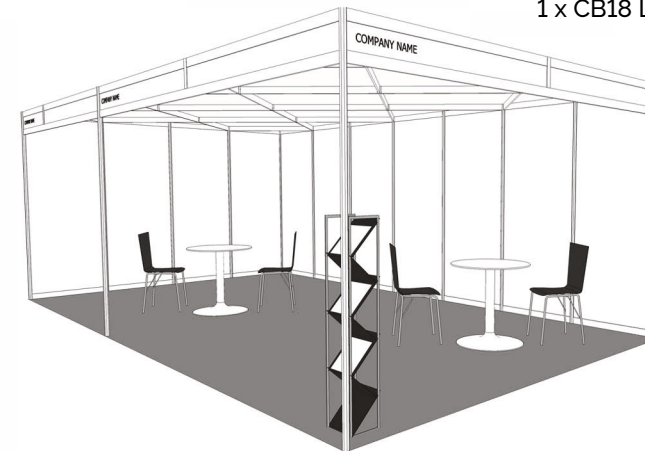

PATS Shell Scheme Stand Packages

Package 1

6-7.5sqm
2 x Spotlights
Carpet to Stand Area
2 x BS06 Patti Barstools Black/White

Package 3

13-21sqm
8 x Spotlights
Carpet to Stand Area
2 x SC38 Lido Chairs Black
1 x NT22 Columbia Table White
1 x LD08 Spectro Literature Rack Black/Grey

Package 5

30+sqm
16 x Spotlights
Carpet to Stand Area
6 x SC38 Lido Chairs Black
3 x NT22 Columbia Tables White
2 x LD08 Spectro Literature Racks Black/Grey
1 x CB18 Leicester Cupboard White

Package 2

8-12sqm
4 x Spotlights
Carpet to Stand Area
2 x BS06 Patti Barstools Black/White
1 x BT03 Texas Bar Table Black/White

Package 4

22-29sqm
12 x Spotlights
Carpet to Stand Area
4 x SC38 Lido Chairs Black
2 x NT22 Columbia Tables White
1 x LD08 Spectro Literature Rack Black/Grey

showlite
25 years

Tel: 01264 365550
E-mail: gpettit@showlite.co.uk