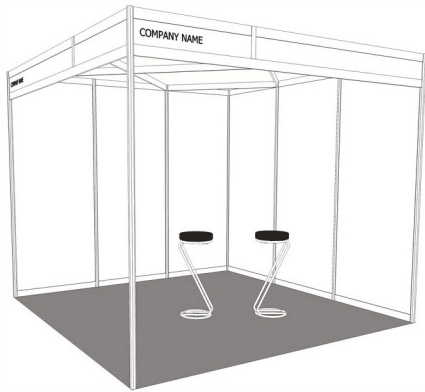

PATS Shell Scheme Stand Packages

Package 1

6-7.5sqm
2 x Spotlights
Carpet to Stand Area
2 x BS06 Patti Barstools Black/White

Package 3

13-21sqm
8 x Spotlights
Carpet to Stand Area
2 x SC38 Lido Chairs Black
1 x NT22 Columbia Table White
1 x LD08 Spectro Literature Rack Black/Grey

Package 5

30+sqm
16 x Spotlights
Carpet to Stand Area
6 x SC38 Lido Chairs Black
3 x NT22 Columbia Tables White
2 x LD08 Spectro Literature Racks Black/Grey
1 x CB18 Leicester Cupboard White

Package 2

8-12sqm
4 x Spotlights
Carpet to Stand Area
2 x BS06 Patti Barstools Black/White
1 x BT03 Texas Bar Table Black/White

Package 4

22-29sqm
12 x Spotlights
Carpet to Stand Area
4 x SC38 Lido Chairs Black
2 x NT22 Columbia Tables White
1 x LD08 Spectro Literature Rack Black/Grey

showlite
25 years

Tel: 01264 365550
E-mail: gpettit@showlite.co.uk