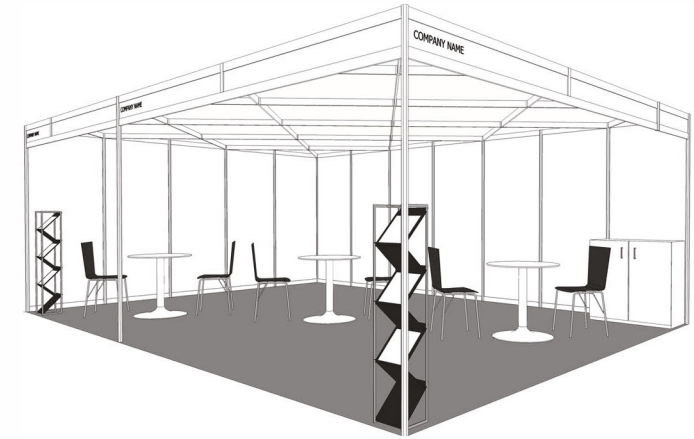

PATS Shell Scheme Stand Packages

Package 1

6-7.5sqm
2 x Spotlights
Carpet to Stand Area
2 x BS06 Patti Barstools Black/White

Package 3

13-21sqm
8 x Spotlights
Carpet to Stand Area
2 x SC38 Lido Chairs Black
1 x NT22 Columbia Table White
1 x LD08 Spectro Literature Rack Black/Grey

Package 5

30+sqm
16 x Spotlights
Carpet to Stand Area
6 x SC38 Lido Chairs Black
3 x NT22 Columbia Tables White
2 x LD08 Spectro Literature Racks Black/Grey
1 x CB18 Leicester Cupboard White

Package 2

8-12sqm
4 x Spotlights
Carpet to Stand Area
2 x BS06 Patti Barstools Black/White
1 x BT03 Texas Bar Table Black/White

Package 4

22-29sqm
12 x Spotlights
Carpet to Stand Area
4 x SC38 Lido Chairs Black
2 x NT22 Columbia Tables White
1 x LD08 Spectro Literature Rack Black/Grey

showlite
25 years

Tel: 01264 365550
E-mail: gpettit@showlite.co.uk