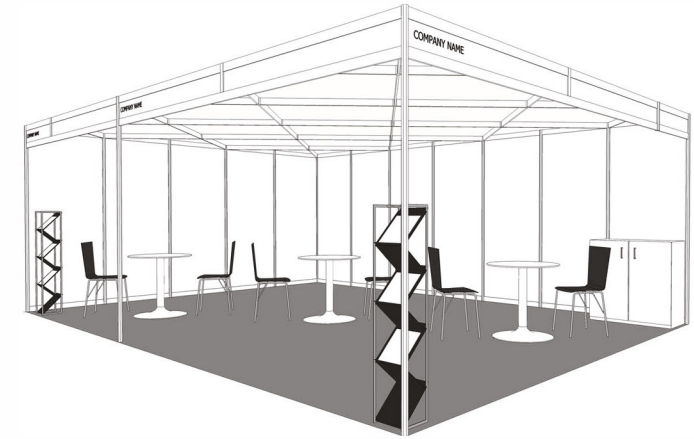

PATS Shell Scheme Stand Packages

Package 1

6-7.5sqm
2 x Spotlights
Carpet to Stand Area
2 x Barstools black/white

Package 3

13-21sqm
8 x Spotlights
Carpet to Stand Area
2 x Chairs black
1 x Table white
1 x Literature Rack black/grey

Package 5

30+sqm
16 x Spotlights
Carpet to Stand Area
6 x Chairs black
3 x Tables white
2 x Literature Racks black/grey
1 x Cupboard white

Package 2

8-12sqm
4 x Spotlights
Carpet to Stand Area
2 x Barstools black/white
1 x Bar Table black/white

Package 4

22-29sqm
12 x Spotlights
Carpet to Stand Area
4 x Chairs black
2 x Tables white
1 x Literature Rack black/grey

Images are for illustrative purposes only and styles may vary.