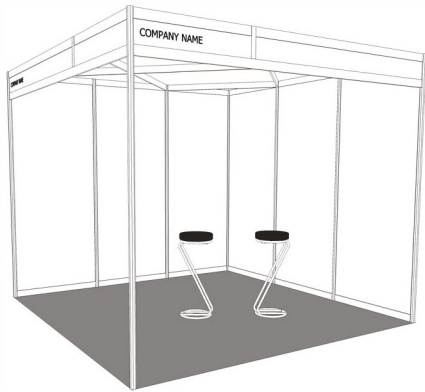

PATS Shell Scheme Stand Packages

Package 1

6-7.5sqm
2 x Spotlights
Carpet to Stand Area
2 x Barstools black/white

Package 3

13-21sqm
8 x Spotlights
Carpet to Stand Area
2 x Chairs black
1 x Table white
1 x Literature Rack black/grey

Package 5

30+sqm
16 x Spotlights
Carpet to Stand Area
6 x Chairs black
3 x Tables white
2 x Literature Racks black/grey
1 x Cupboard white

Package 2

8-12sqm
4 x Spotlights
Carpet to Stand Area
2 x Barstools black/white
1 x Bar Table black/white

Package 4

22-29sqm
12 x Spotlights
Carpet to Stand Area
4 x Chairs black
2 x Tables white
1 x Literature Rack black/grey

Images are for illustrative purposes only and styles may vary.