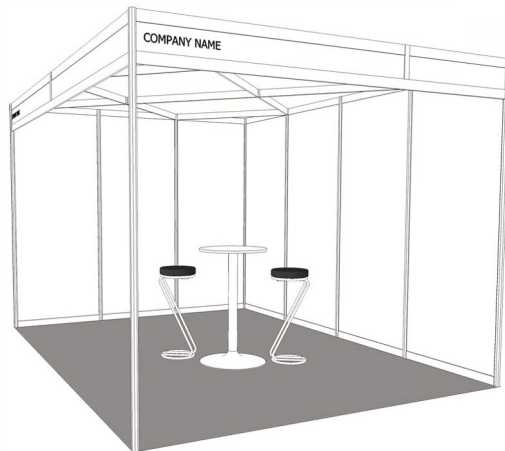

PATS Shell Scheme Stand Packages

Package 1

6-7.5sqm
2 x Spotlights
Carpet to Stand Area
2 x Barstools black/white

Package 3

13-21sqm
8 x Spotlights
Carpet to Stand Area
2 x Chairs black
1 x Table white
1 x Literature Rack black/grey

Package 5

30+sqm
16 x Spotlights
Carpet to Stand Area
6 x Chairs black
3 x Tables white
2 x Literature Racks black/grey
1 x Cupboard white

Package 2

8-12sqm
4 x Spotlights
Carpet to Stand Area
2 x Barstools black/white
1 x Bar Table black/white

Package 4

22-29sqm
12 x Spotlights
Carpet to Stand Area
4 x Chairs black
2 x Tables white
1 x Literature Rack black/grey

Images are for illustrative purposes only and styles may vary.