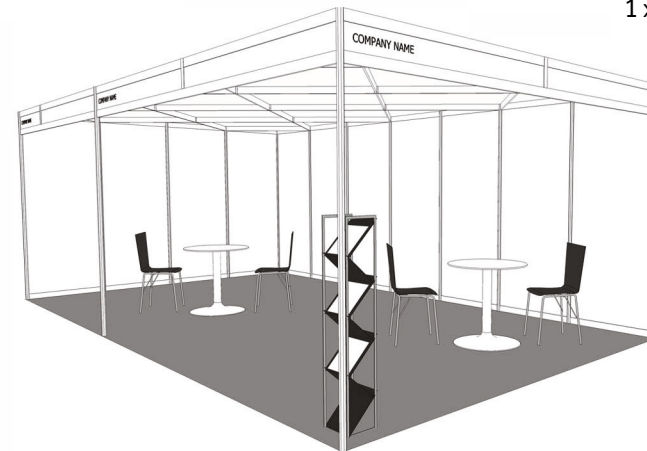

PATS Shell Scheme Stand Packages

Package 1

6-7.5sqm
2 x Spotlights
Carpet to Stand Area
2 x Barstools black/white

Package 3

13-21sqm
8 x Spotlights
Carpet to Stand Area
2 x Chairs black
1 x Table white
1 x Literature Rack black/grey

Package 5

30+sqm
16 x Spotlights
Carpet to Stand Area
6 x Chairs black
3 x Tables white
2 x Literature Racks black/grey
1 x Cupboard white

Package 2

8-12sqm
4 x Spotlights
Carpet to Stand Area
2 x Barstools black/white
1 x Bar Table black/white

Package 4

22-29sqm
12 x Spotlights
Carpet to Stand Area
4 x Chairs black
2 x Tables white
1 x Literature Rack black/grey

Images are for illustrative purposes only and styles may vary.