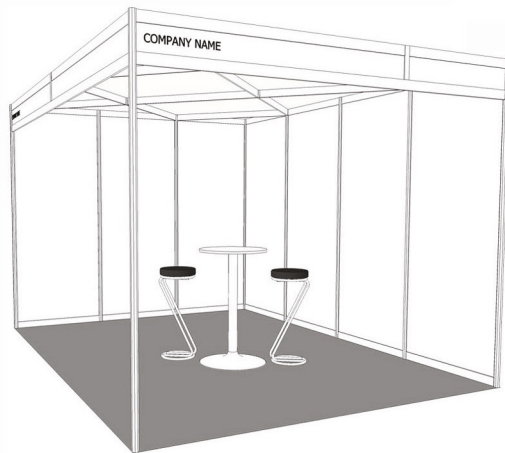

# PATS Shell Scheme Stand Packages

## Package 1

6-7.5sqm  
2 x Spotlights  
Carpet to Stand Area  
2 x Barstools black/white

## Package 3

13-21sqm  
8 x Spotlights  
Carpet to Stand Area  
2 x Chairs black  
1 x Table white  
1 x Literature Rack black/grey

## Package 5

30+sqm  
16 x Spotlights  
Carpet to Stand Area  
6 x Chairs black  
3 x Tables white  
1 x Literature Rack black/grey  
1 x Cupboard white