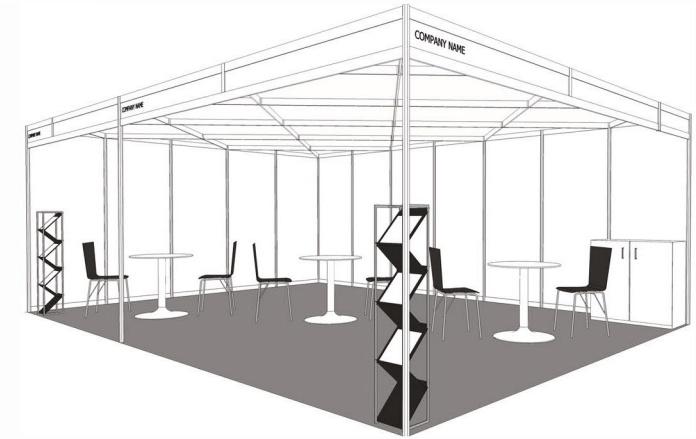

# PATS Shell Scheme Stand Packages

## Package 1

6-7.5sqm  
2 x Spotlights  
Carpet to Stand Area  
2 x Barstools black/white

## Package 3

13-21sqm  
8 x Spotlights  
Carpet to Stand Area  
2 x Chairs black  
1 x Table white  
1 x Literature Rack black/grey

## Package 5

30+sqm  
16 x Spotlights  
Carpet to Stand Area  
6 x Chairs black  
3 x Tables white  
1 x Literature Rack black/grey  
1 x Cupboard white