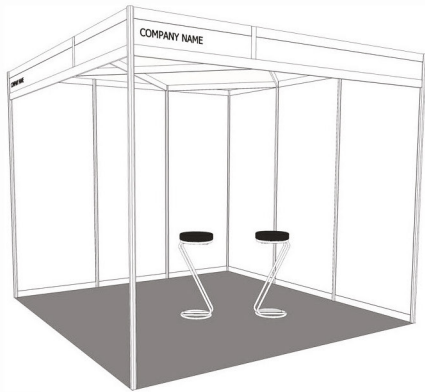

# PATS Shell Scheme Stand Packages

## Package 1

6-7.5sqm  
2 x Spotlights  
Carpet to Stand Area  
2 x Barstools black/white

## Package 3

13-21sqm  
8 x Spotlights  
Carpet to Stand Area  
2 x Chairs black  
1 x Table white  
1 x Literature Rack black/grey

## Package 5

30+sqm  
16 x Spotlights  
Carpet to Stand Area  
6 x Chairs black  
3 x Tables white  
1 x Literature Rack black/grey  
1 x Cupboard white