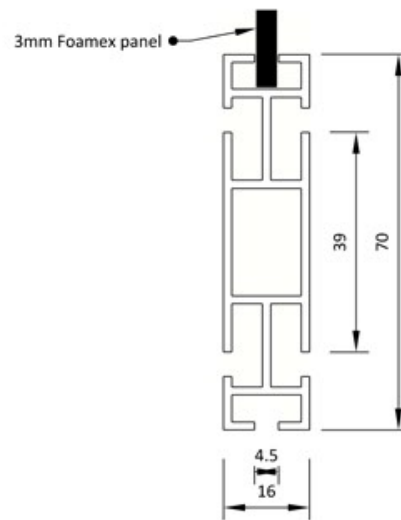

Shell Scheme Dimensions

White powder coated Aluminium shell scheme system. Supplied with white 3mm thick Foamex infill wall panels.

Post Cross Section

Beam Cross Section

Wall Panel Sizes

Nominal Display Size	True Panel Size	Visible Panel Size
Full Height 1m Panel	970x2354mm	950x2340mm
Half Metre Panel	475x2354mm	455x2340mm
Dwarf Panel	970x754mm	950x740mm

Shell Scheme