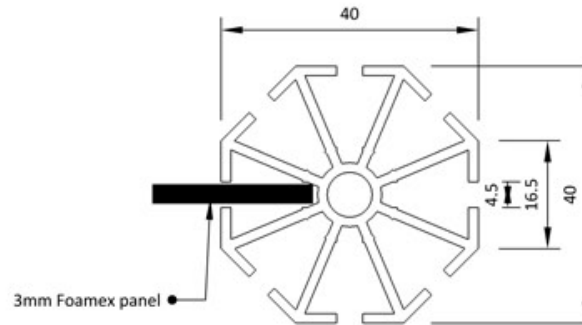

Shell Scheme Dimensions

White powder coated Aluminium shell scheme system. Supplied with white 3mm thick Foamex infill wall panels.

Post Cross Section

Beam Cross Section

Wall Panel Sizes

Nominal Display Size	True Panel Size	Visible Panel Size
Full Height 1m Panel	970x2354mm	950x2340mm
Half Metre Panel	475x2354mm	455x2340mm
Dwarf Panel	970x754mm	950x740mm

Shell Scheme