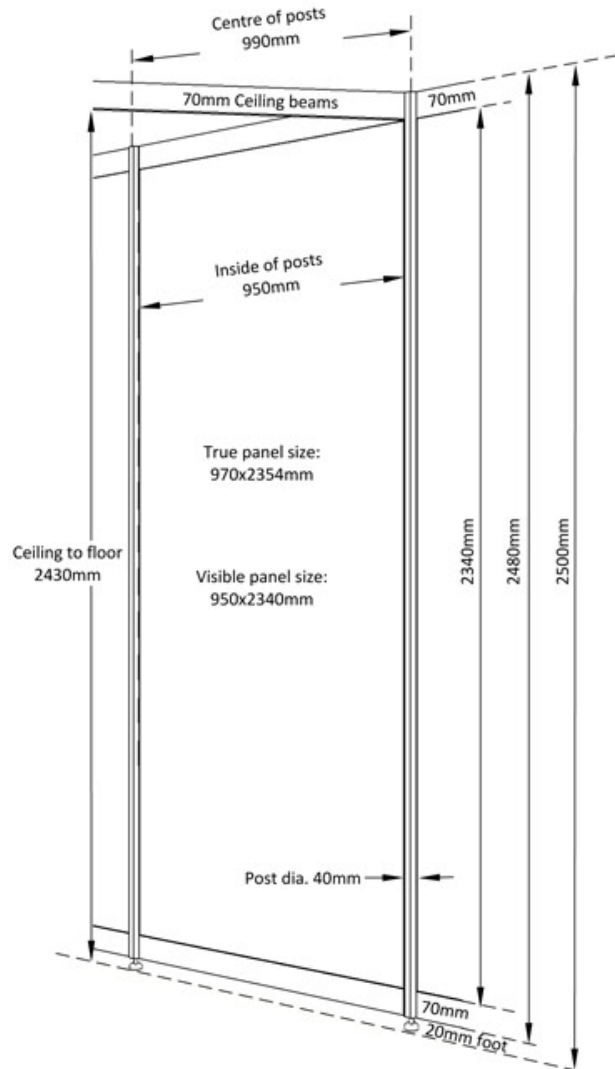

Shell Scheme Dimensions

White powder coated Aluminium shell scheme system. Supplied with white 3mm thick Foamex infill wall panels.

Post Cross Section

Beam Cross Section

Wall Panel Sizes

Nominal Display Size	True Panel Size	Visible Panel Size
Full Height 1m Panel	970x2354mm	950x2340mm
Half Metre Panel	475x2354mm	455x2340mm
Dwarf Panel	970x754mm	950x740mm

Shell Scheme