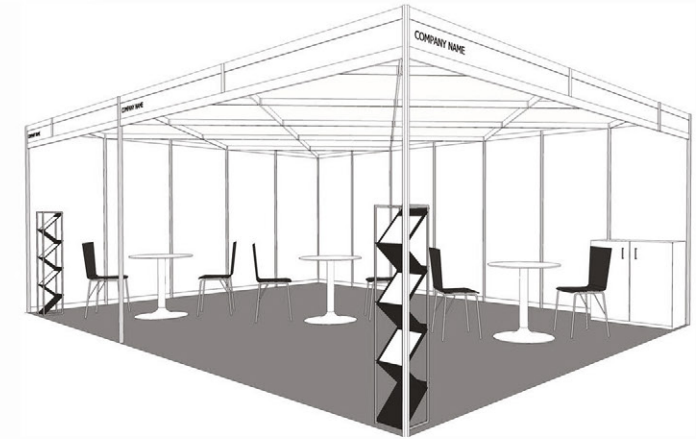

PATS Shell Scheme Stand Packages

Package 1

6-7.5sqm
2 x Spotlights
Carpet to Stand Area
2 x Barstools black/white

Package 3

13-21sqm
8 x Spotlights
Carpet to Stand Area
2 x Chairs black
1 x Table white
1 x Literature Rack black/grey

Package 5

30+sqm
16 x Spotlights
Carpet to Stand Area
6 x Chairs black
3 x Tables white
1 x Literature Rack black/grey
1 x Cupboard white

Package 2

8-12sqm
4 x Spotlights
Carpet to Stand Area
2 x Barstools black/white
1 x Bar Table black/white

Package 4

22-29sqm
12 x Spotlights
Carpet to Stand Area
4 x Chairs black
2 x Tables white
1 x Literature Rack black/grey

Stands under 6m² will include 2 spotlights but no furniture.
Images are for illustrative purposes only and styles may vary.