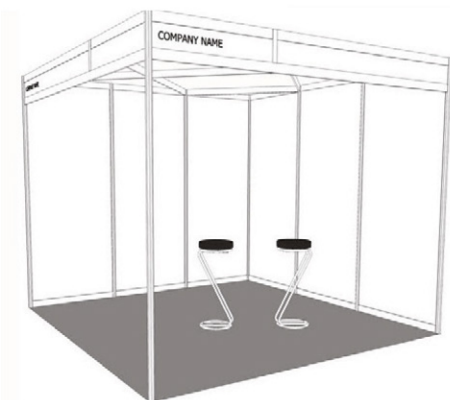

Shell Scheme Stand Packages

Package 1

4-5.5sqm
2 x Spotlights
Carpet to Stand Area
1 x Barstool black/white

Package 2

6-7.5sqm
2 x Spotlights
Carpet to Stand Area
2 x Barstools black/white

Package 3

8-12sqm
4 x Spotlights
Carpet to Stand Area
2 x Barstools black/white
1 x Bar Table black/white

Package 4

13-21sqm
8 x Spotlights
Carpet to Stand Area
2 x Chairs black
1 x Table white
1 x Literature Rack black/grey

Package 5

22-29sqm
12 x Spotlights
Carpet to Stand Area
4 x Chairs black
2 x Tables white
1 x Literature Rack black/grey

Package 6

30+sqm
16 x Spotlights
Carpet to Stand Area
6 x Chairs black
3 x Tables white
2 x Literature Racks black/grey
1 x Cupboard white