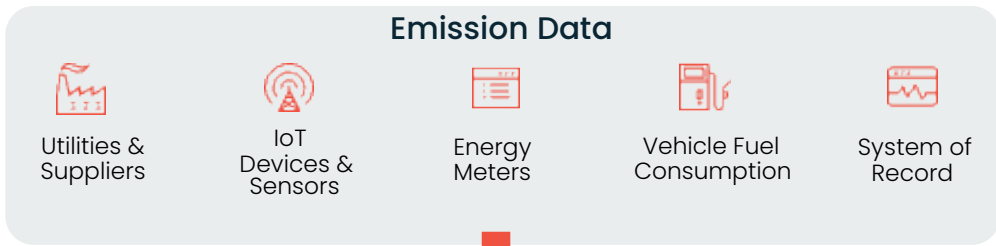

Global VP, XR &
Physical Computing
jeanlouis.rivard@endava.com

James Costerton

Technical Design Authority,
Sustainability, Endava
james.costerton@endava.com

AI for Intelligent Sustainability

We help businesses leverage AI and agentic systems to streamline ESG reporting, optimize energy, and cut carbon across operations and supply chains.