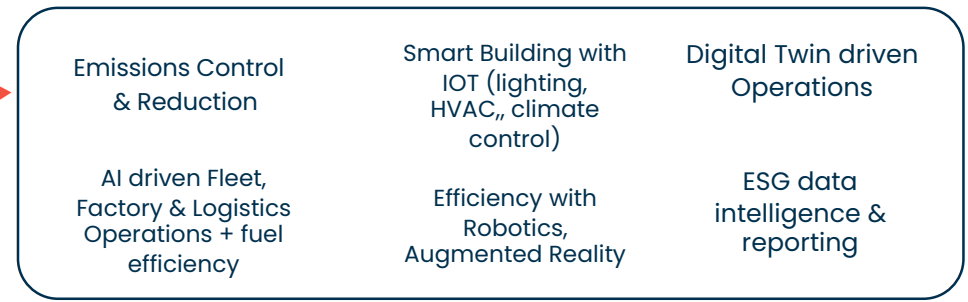

Global VP, XR &
Physical Computing
jeanlouis.rivard@endava.com

James Costerton

Technical Design Authority,
Sustainability, Endava
james.costerton@endava.com

AI for Intelligent Sustainability

We help businesses leverage AI and agentic systems to streamline ESG reporting, optimize energy, and cut carbon across operations and supply chains.