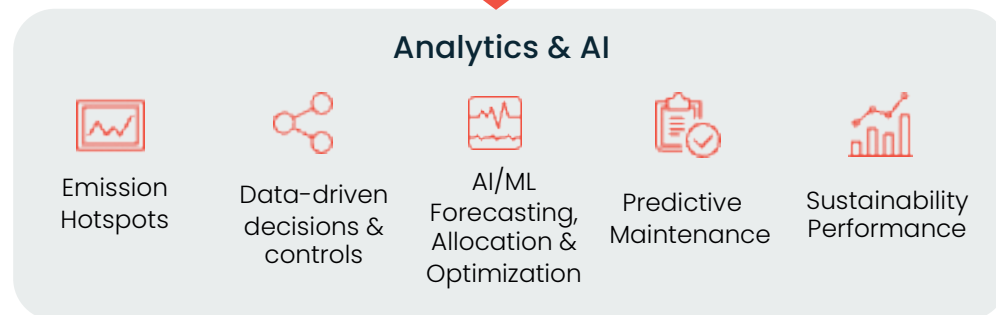

Global VP, XR &
Physical Computing
jeanlouis.rivard@endava.com

James Costerton

Technical Design Authority,
Sustainability, Endava
james.costerton@endava.com

AI for Intelligent Sustainability

We help businesses leverage AI and agentic systems to streamline ESG reporting, optimize energy, and cut carbon across operations and supply chains.

- Strategic Advice
- Data Platform & Architecture
- Data Engineering
- Data Security & Governance
- Data Science, Machine Learning & AI
- Visualisation & Analytics

Our AI, data & sustainability practices offer comprehensive end-to-end solutions for organizations seeking to harness the power of data and artificial intelligence. As a full-stack solution provider, we cover every aspect of data and AI projects, from initial concept to final implementation and ongoing support. Our expertise spans the entire data and AI ecosystem.

Green Software & IT Optimization AI-enabled dashboards track Software Carbon Intensity (SCI), optimize workloads, and reduce cloud & IT energy use.

Sustainable Supply Chains AI-driven logistics, fuel efficiency, and digital twins for resource allocation & emissions reduction.