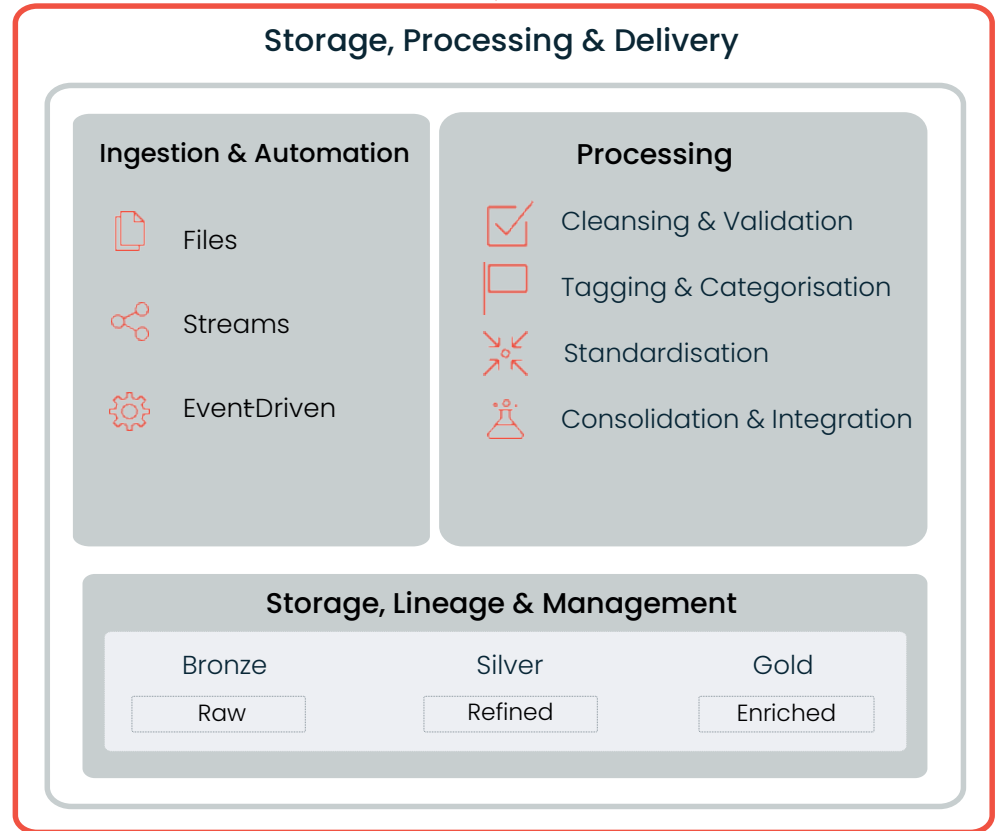

- Strategic Advice
- Data Platform & Architecture
- Data Engineering
- Data Security & Governance
- Data Science, Machine Learning & AI
- Visualisation & Analytics

Our AI, data & sustainability practices offer comprehensive end-to-end solutions for organizations seeking to harness the power of data and artificial intelligence. As a full-stack solution provider, we cover every aspect of data and AI projects, from initial concept to final implementation and ongoing support. Our expertise spans the entire data and AI ecosystem.

ESG Data Intelligence & Reporting AI automates sustainability data collection, ensures audit-ready accuracy, and detects anomalies in carbon reporting.

Factories & Industrial Operations IoT & AI/ML drive real-time equipment monitoring, predictive maintenance, OEE optimization, and energy efficiency.

Green Software & IT Optimization AI-enabled dashboards track Software Carbon Intensity (SCI), optimize workloads, and reduce cloud & IT energy use.

Sustainable Supply Chains AI-driven logistics, fuel efficiency, and digital twins for resource allocation & emissions reduction.

AI for Renewable Energy Management Predictive AI forecasts energy demand, integrates solar & wind, and enhances smart grid optimization.

AI-Powered Circular Economy AI enhances waste reduction, recycling automation, and material reuse, improving product lifecycle sustainability.