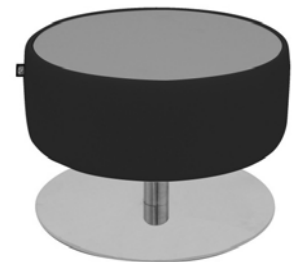

Angelica Coffee Table

Dimensions:
H440 W1100 D600
Colour: Transparent
£ 15 1.00

Base Coffee Table

Dimensions:
H500 W580 D580
Colour: All Black / Black White Top
£ 110.00

Bisou Table

Dimensions:
H750 D700 W700
Colour: Black / Red
£ 77.00

Box Coffee Table

Dimensions:
H480 W450 D450
Colour: Black / White
£ 52.00

Coloured Coffee Table

Dimensions:
H360 700mm Top
Colour: Red / Black / Yellow / Blue
£ 82.00

Corrinne Coffee Table

Dimensions:
W900 H530 D500
Colour: White
£ 68.00

Cube Glass Coffee Table

Dimensions:
H400 W400 D400
Colour: White
£ 77.00

Cylinder Table

Dimensions:
H450 W400
Colour: White / Black / Red
£ 89.00

Dot Table

Dimensions:
H420 D600 W600
Colour: Black / White
£ 77.00