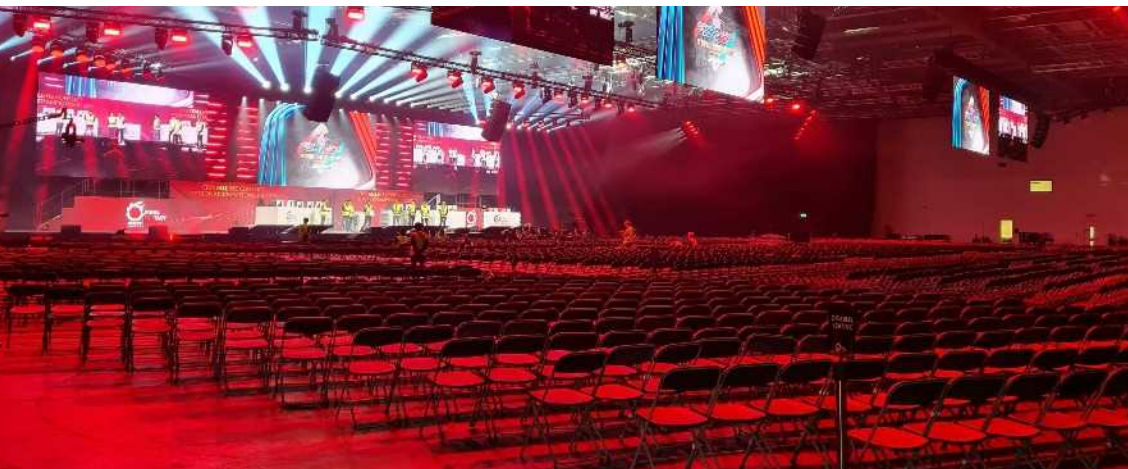

Live Events

Our professional hire furniture service for live events typically offers a comprehensive range of furniture options to cater to various event needs, ensuring comfort, aesthetics and functionality.

Our trained professionals can oversee the setup of furniture at the event venue and de-rig again at the end of the event.

Our team will work with you from the outset including initial floor plans and concept designs through to full sign off, furniture hire, logistics management, on-site set up and de-rig on completion.