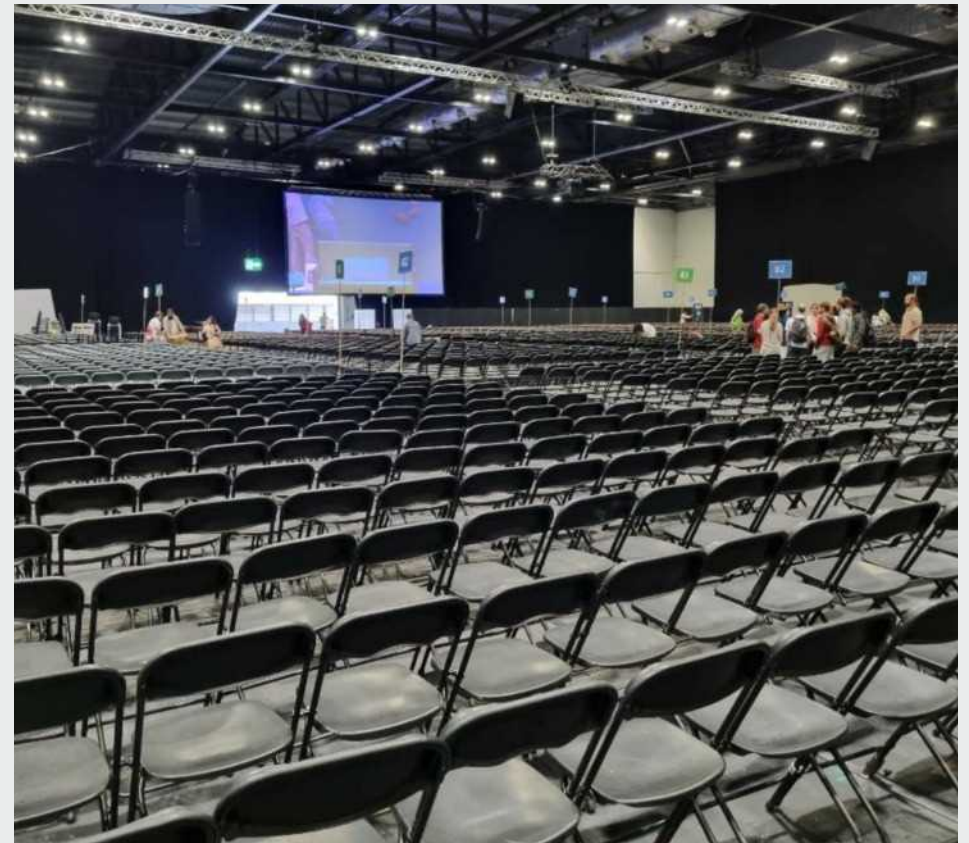

Dimensions (mm) WxHxD
450 X 850 X 520

1-7 days hire **£26**

Code: **CH-379**

FOLDING CHAIR - GREY

Dimensions (mm) WxHxD
450 X 850 X 520

1-7 days hire **£13**

Code: **CH-338**

Soft Seating