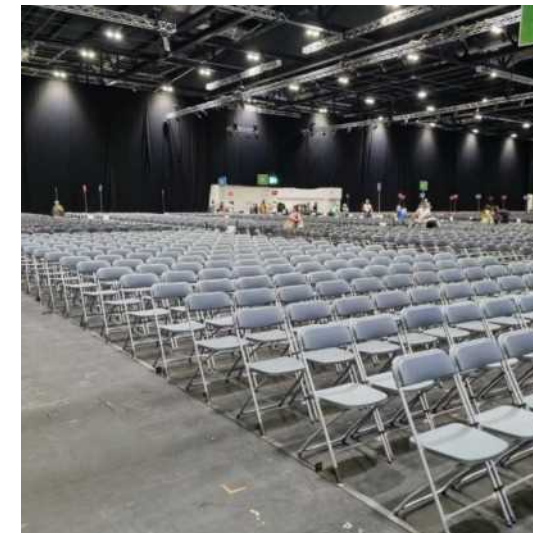

Live Events

Our professional hire furniture service for live events typically offers a comprehensive range of furniture options to cater to various event needs, ensuring comfort, aesthetics and functionality.

Our trained professionals can oversee the setup of furniture at the event venue and de-rig again at the end of the event.

Our team will work with you from the outset including initial floor plans and concept designs through to full sign off, furniture hire, logistics management, on-site set up and de-rig on completion.