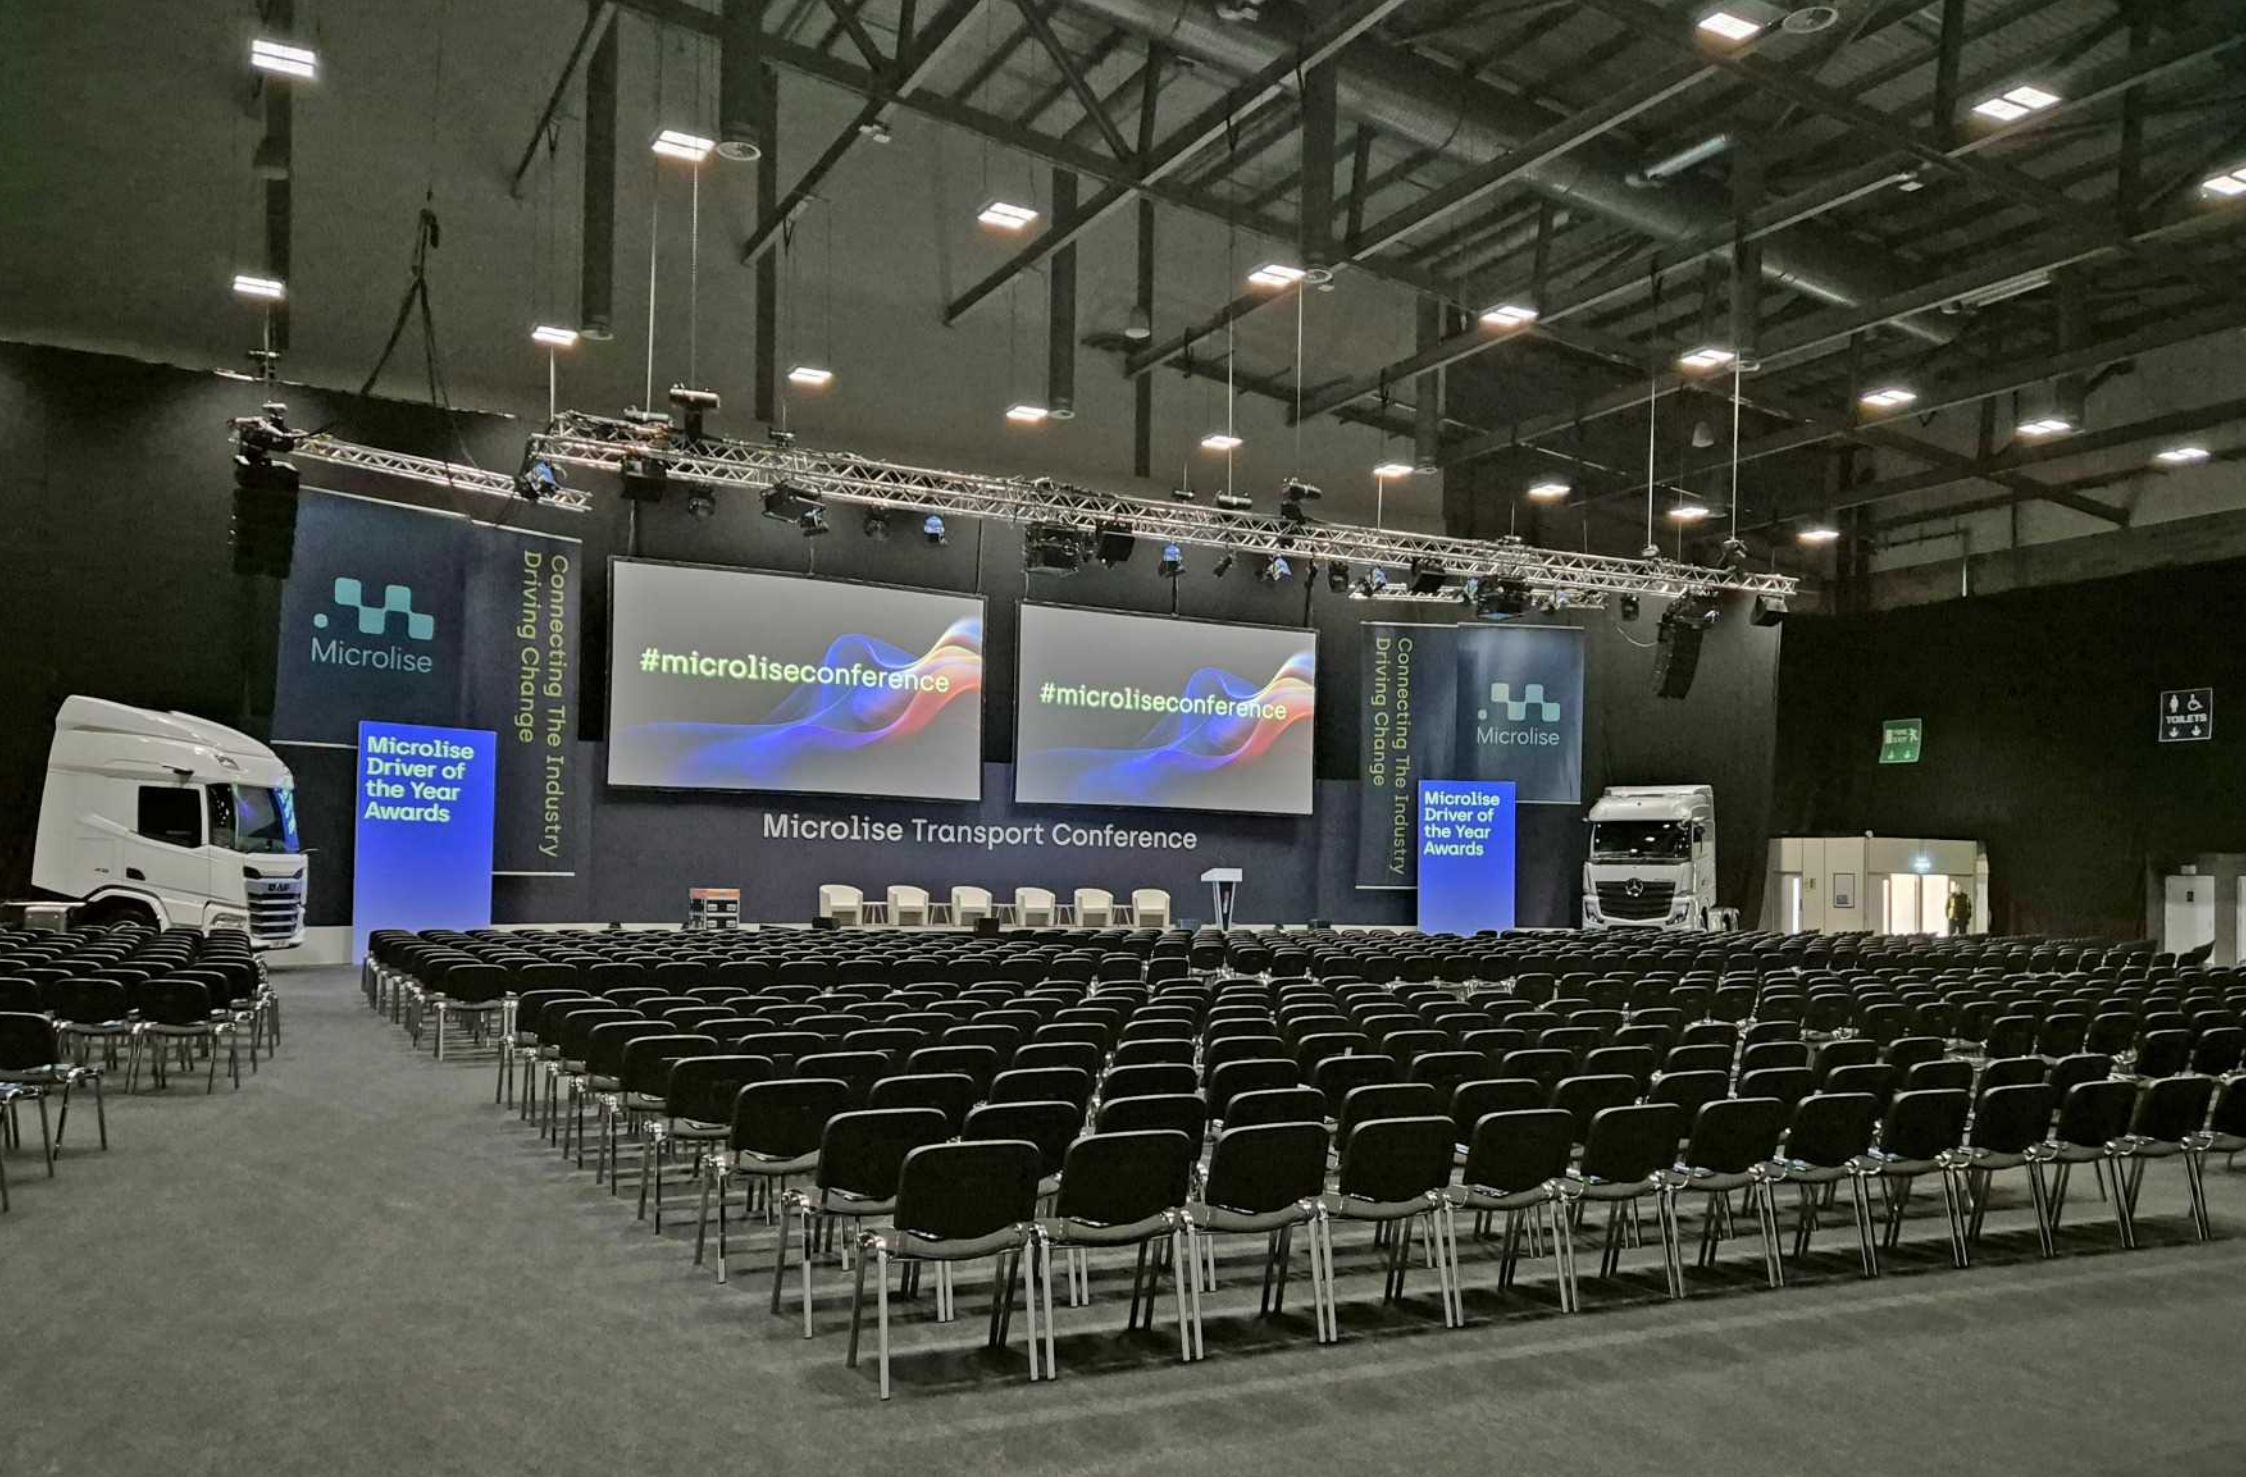

Microlise

Connecting The Industry
Driving Change

#microliseconference

#microliseconference

Connecting The Industry
Driving Change

Microlise

Microlise
Driver of
the Year
Awards

Microlise
Driver of
the Year
Awards

Microlise Transport Conference