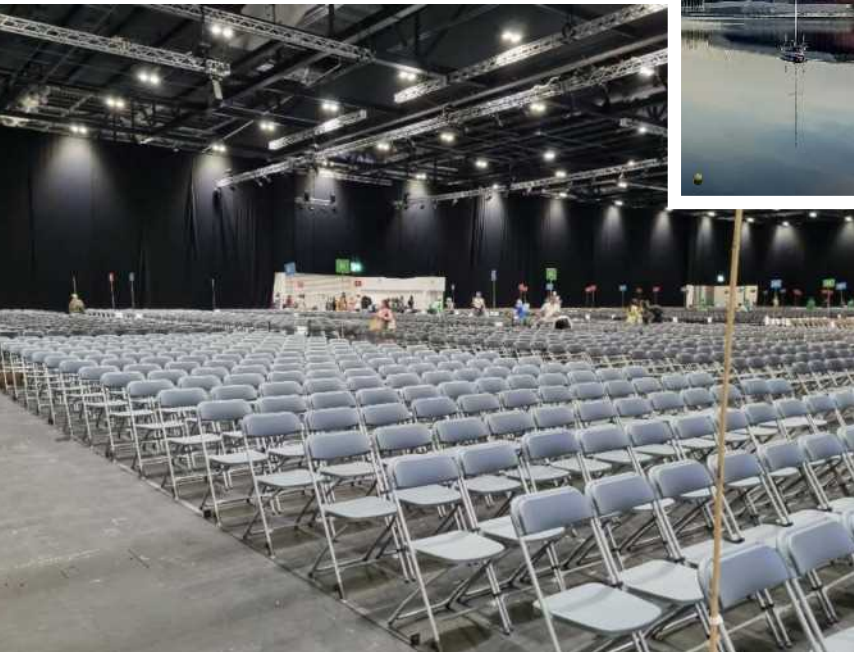

Case Study

Show name: Isha Event
Show type: Conference
Venues [s]: London ExCel

Ability Hire were the official furniture partners for The Isha Foundation event at London ExCel.

Providing high levels of customer service with cutting edge products, we furnished the entire event with all the exhibitor furniture, feature areas and theatre seating.

Ability Hire's unique offering combining unrivalled stock levels with high quality and hassle free service enables us to furnish entire shows like this one with ease, simplicity and complete customer satisfaction.