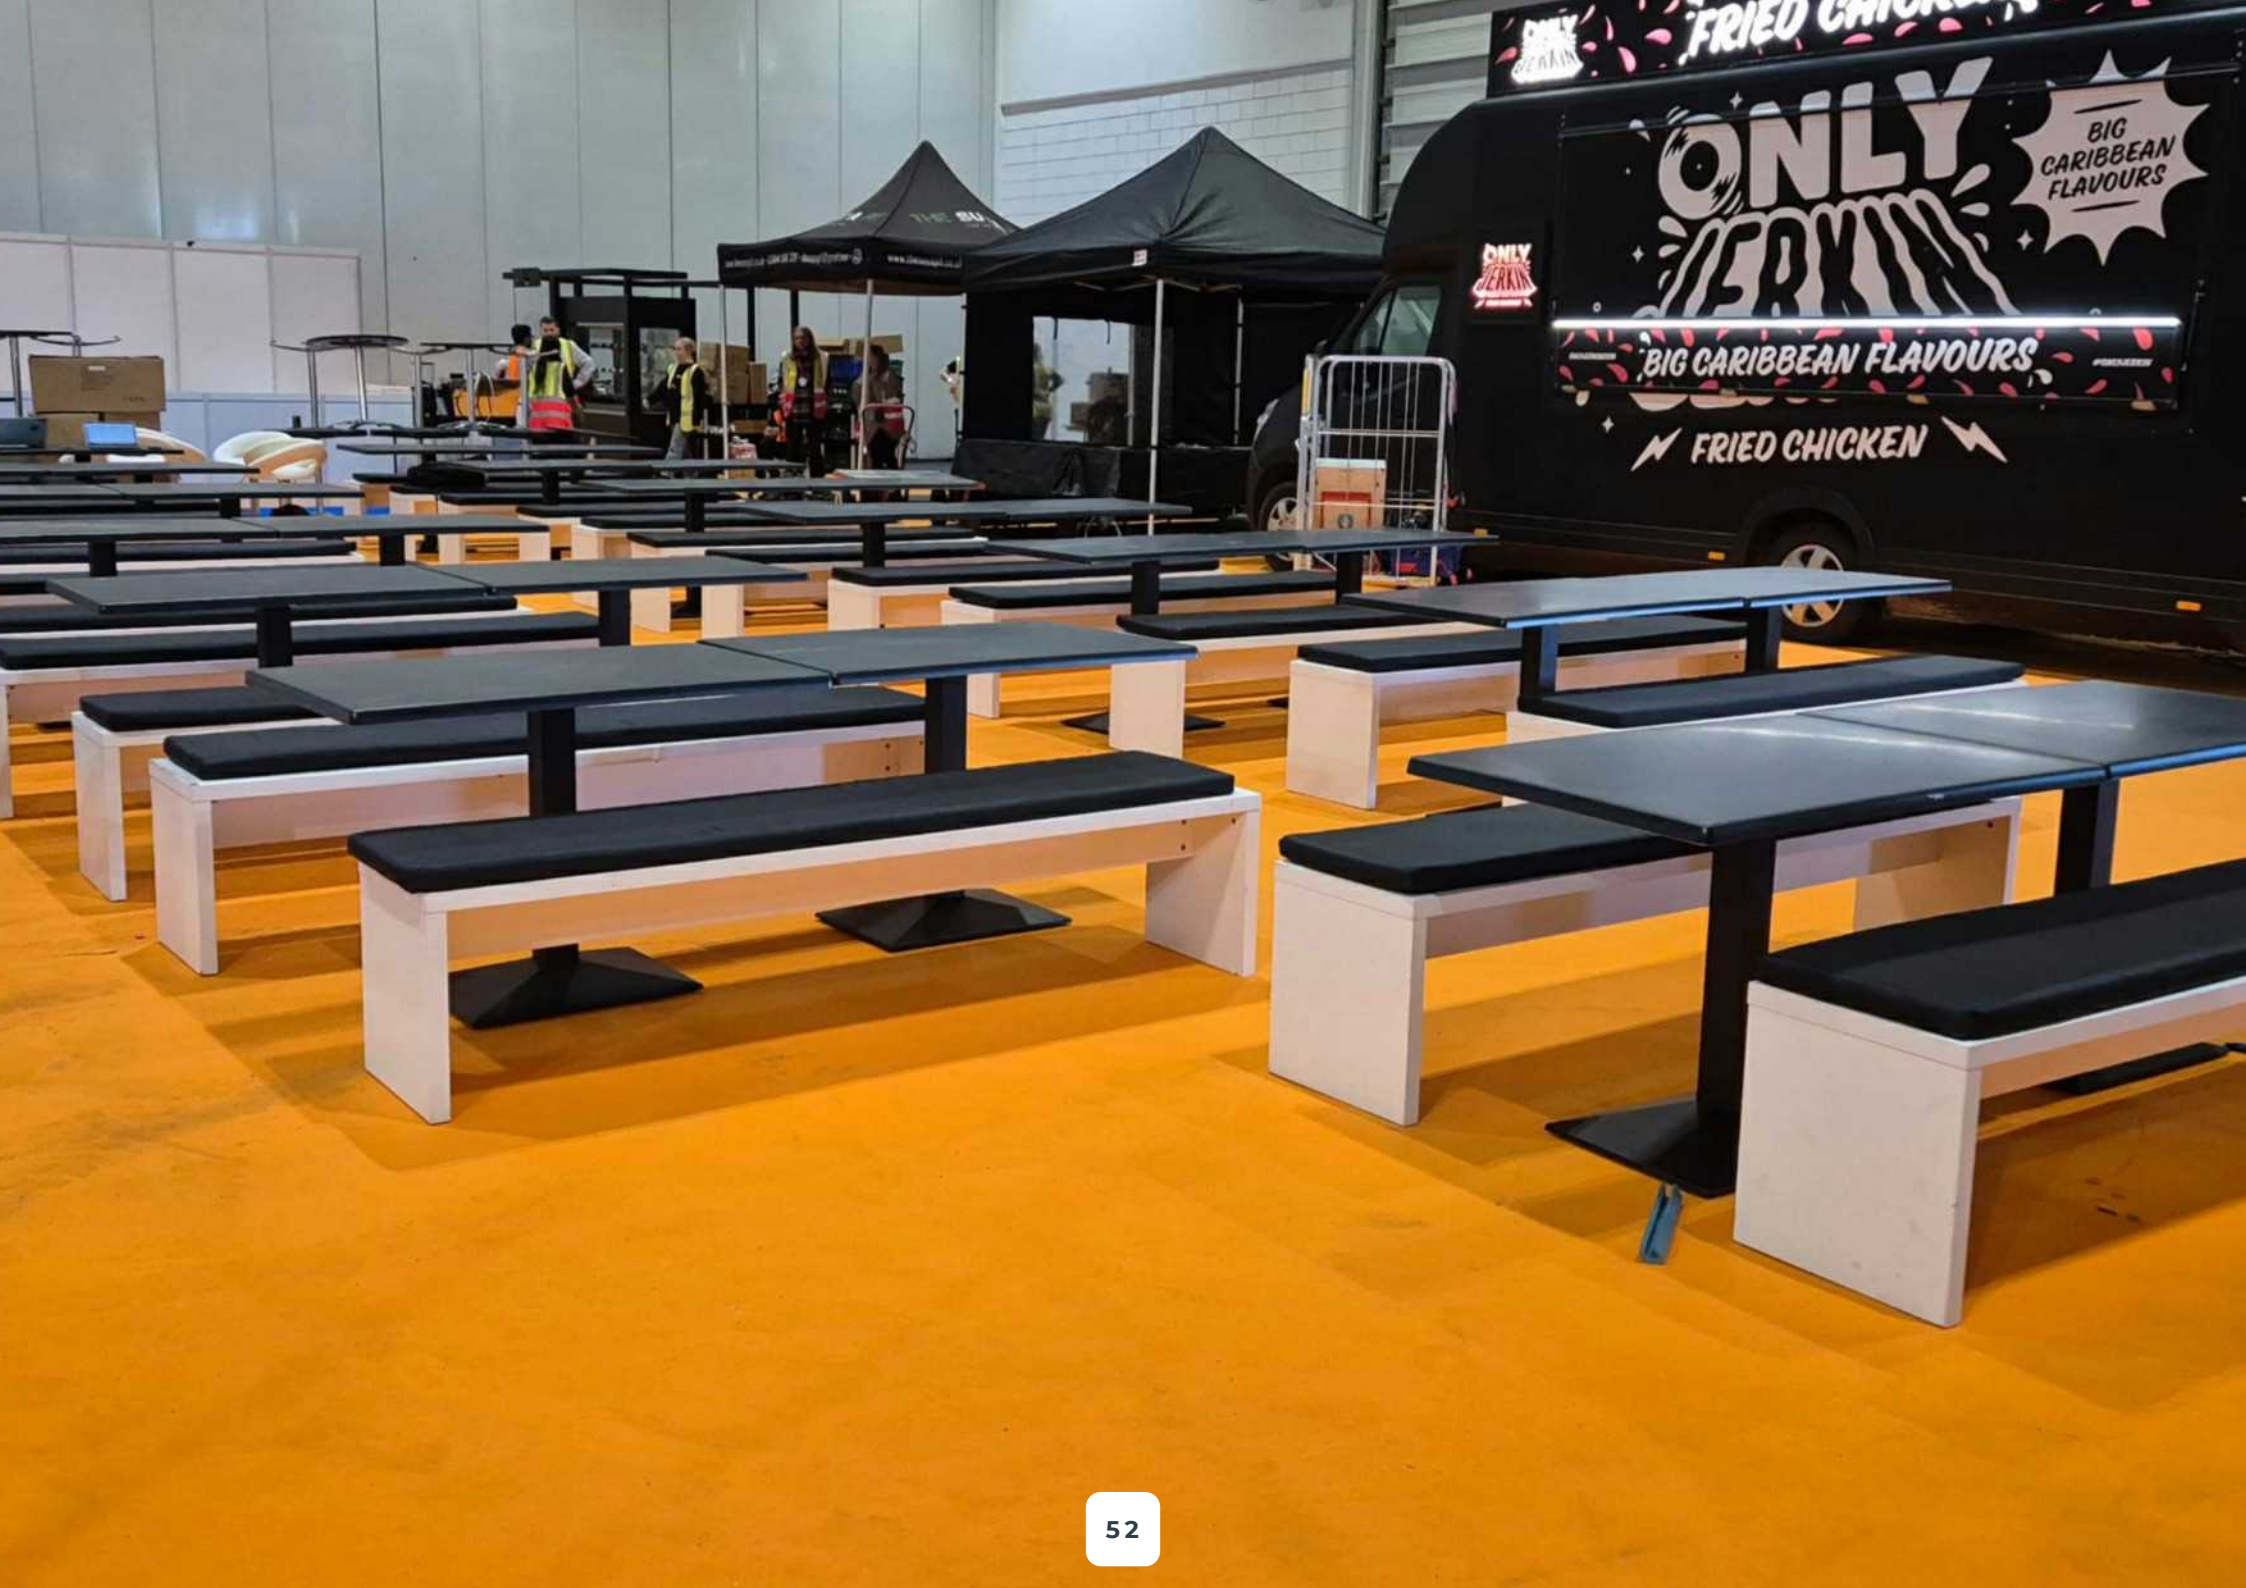

Dimensions (mm) WxHxD
450 X 850 X 520

1-7 days hire **£26**

Code: **CH-379**

FOLDING CHAIR - GREY

Dimensions (mm) WxHxD
450 X 850 X 520

1-7 days hire **£13**

Code: **CH-338**

Soft Seating