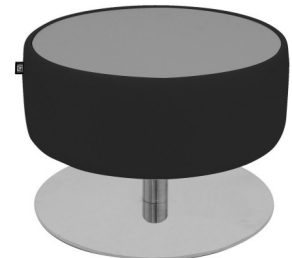

Cube Glass Coffee Table

**Dimensions:**

H400 W400 D400  
Colour: White  
£80.00

Cylinder Table

**Dimensions:**

H450 W400  
Colour: White / Black / Red  
£93.00

Dot Table

**Dimensions:**