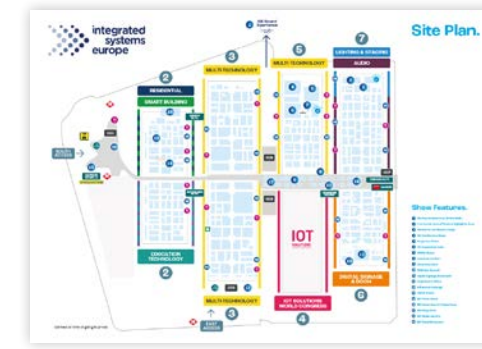

Logo branding on the roll-out site map