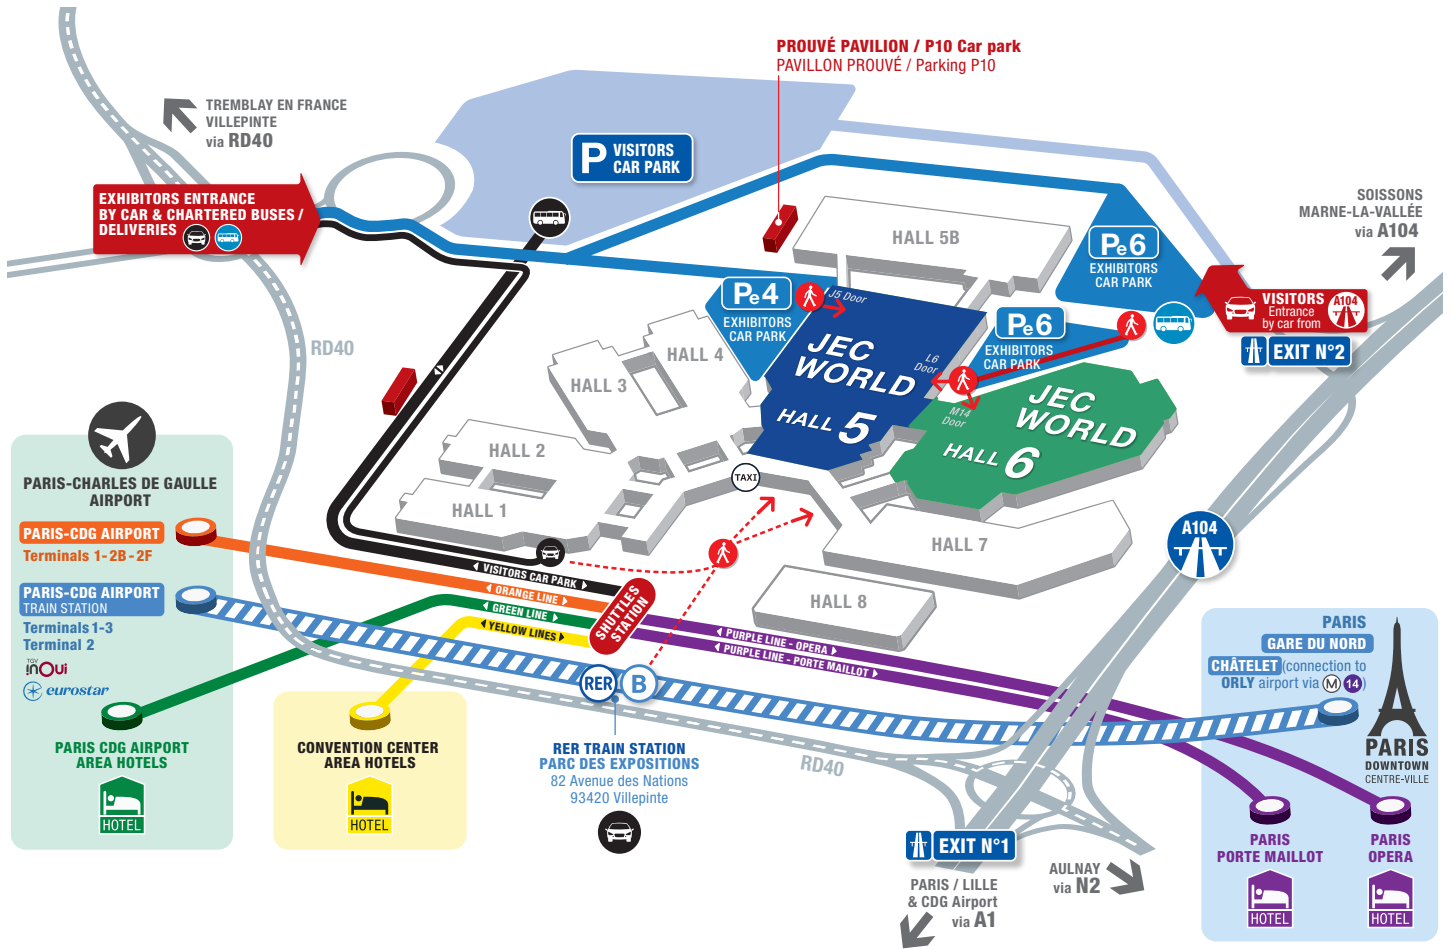

JEC WORLD 2026

The Leading International Composites Show

ACCESS MAP - ARRIVING & DEPARTING INFORMATION

RER B RER TRAIN

LINE B - PARC DES EXPOSITIONS

Directions: → PARIS CHARLES DE GAULLE AIRPORT
 → PARIS DOWNTOWN : GARE DU NORD - CHATELET
 (connection to ORLY AIRPORT via M14)

CONVENTION CENTER AREA HOTELS (5 SHUTTLE LINES)

TAXI

The TAXI station is located in the MAIN GALLERY
 (between Halls 4 and 5, take stairs to Level -1).

CHARTERED BUSES BY EXHIBITORS & PRIVATE DRIVERS (VTC)

Access to the Paris-Nord Villepinte Exhibition Center:
 exclusively via the "EXHIBITORS / DELIVERIES" Entrance.

Chartered buses by Exhibitors drop-off & pick up point: HALL 6 CAR PARK
 (direct pedestrian access to/from Halls 5 and 6).

PRIVATE DRIVERS (VTC): Drop Off @ pick up point: HALL 1 CAR PARK
 (direct pedestrian access to/from the Gallery at Hall 1 Level)

ALTERNATIVE ADDRESS FOR PICK UP AND DROP OFF: In front of the RER train station PARC DES EXPOSITIONS, outside the Exhibition Center. Leave the Exhibition Center and go to the opposite side of the RER train station (through the tunnel under the rails) to meet your driver at the address: 82 Avenue des Nations, 93420 Villepinte.