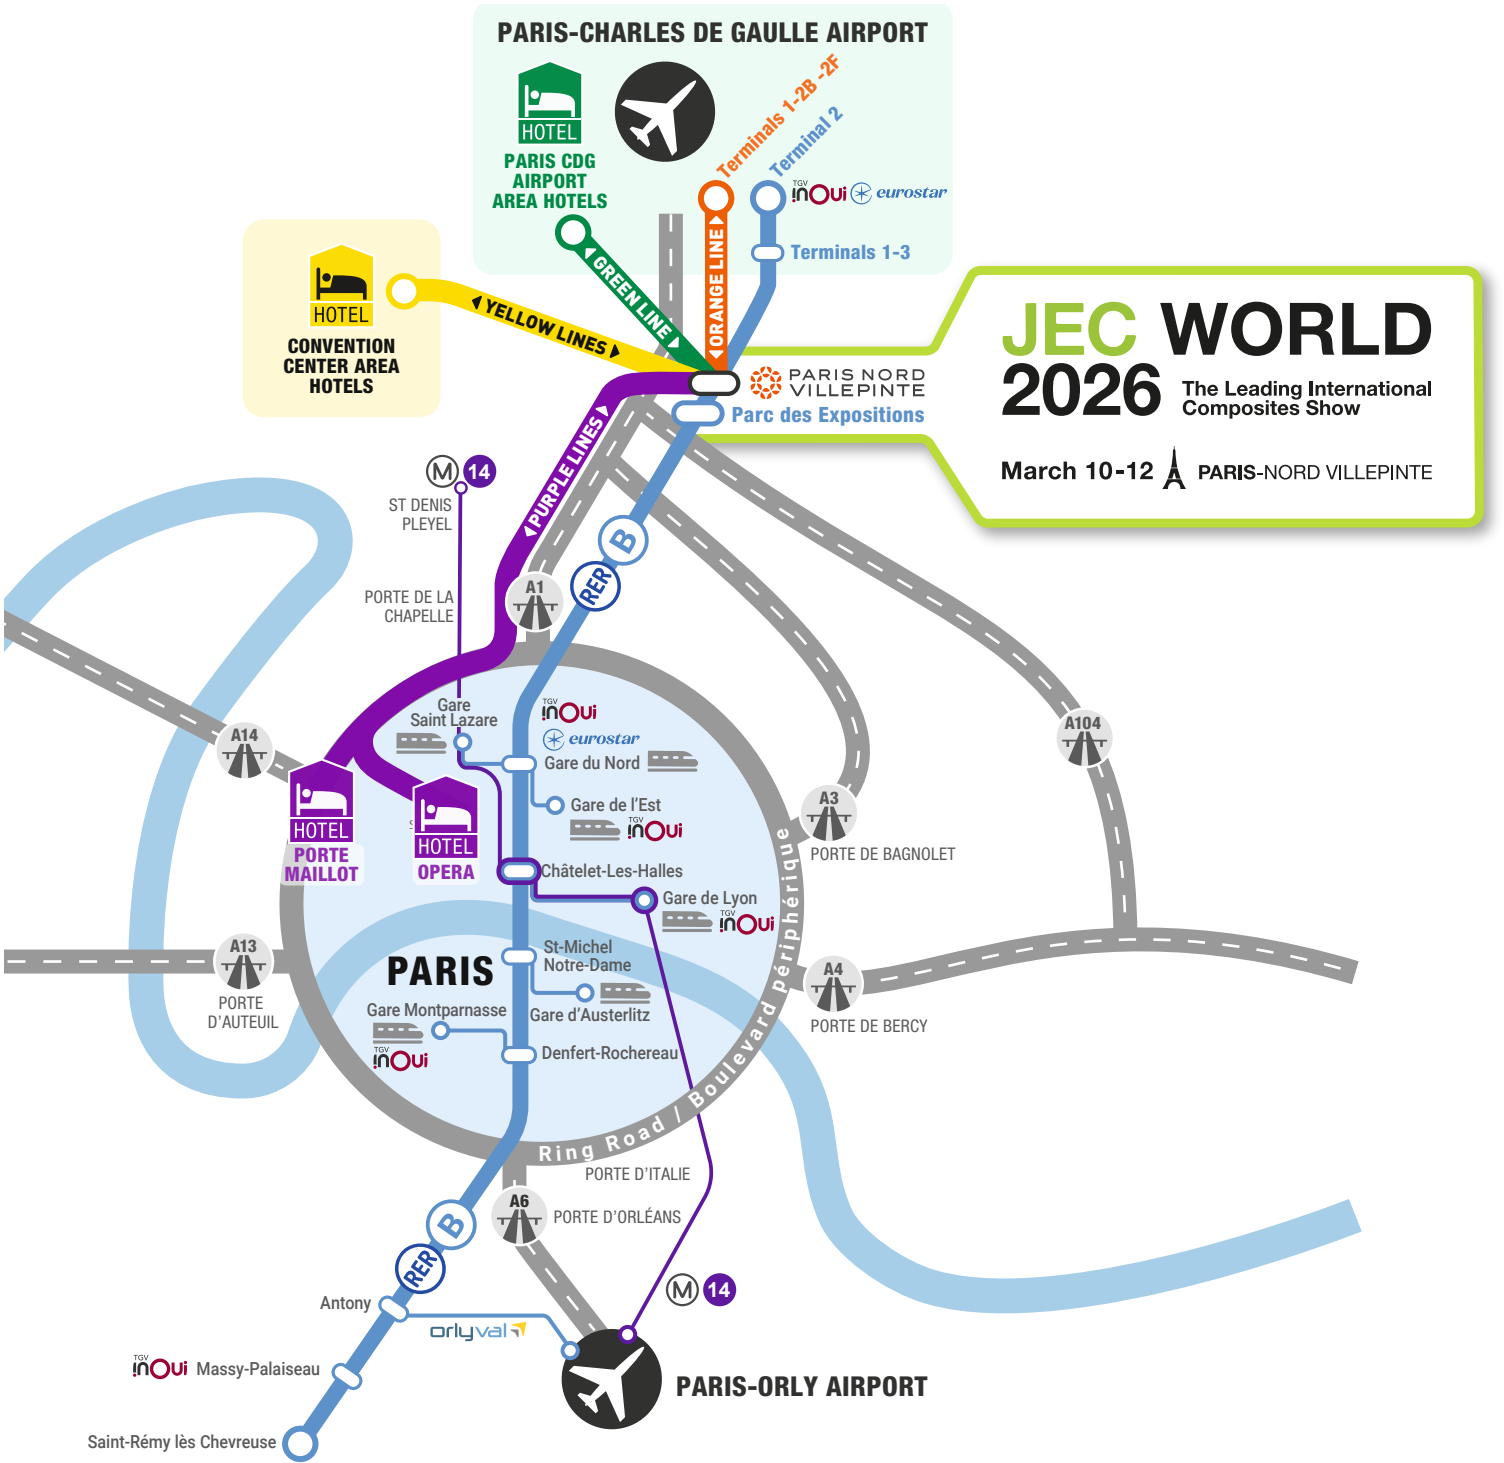

JEC WORLD 2026

The Leading International Composites Show

ACCESS MAP - ARRIVING & DEPARTING INFORMATION

RER B RER TRAIN

LINE B - PARC DES EXPOSITIONS

Directions: → PARIS CHARLES DE GAULLE AIRPORT
 → PARIS DOWNTOWN : GARE DU NORD - CHATELET
 (connection to ORLY AIRPORT via M14)

VILLEPINTE EXPRESS
 → PARIS CDG AIRPORT TERMINALS 1 - 2B - 2F
 Departure every 30 min between 8:00 am & 7:30 pm

2 DIRECT LINES DOWNTOWN PARIS:
 → PARIS OPERA
 → PARIS PORTE MAILLOT

PARIS CDG AIRPORT AREA HOTELS

PRIVATE DRIVERS (VTC): Drop Off @ pick up point: HALL 1 CAR PARK
 (direct pedestrian access to/from the Gallery at Hall 1 Level)

ALTERNATIVE ADDRESS FOR PICK UP AND DROP OFF: In front of the RER train station PARC DES EXPOSITIONS, outside the Exhibition Center. Leave the Exhibition Center and go to the opposite side of the RER train station (through the tunnel under the rails) to meet your driver at the address: 82 Avenue des Nations, 93420 Villepinte.

www.uber.com

www.bolt.eu

www.free-now.com

JEC WORLD 2026

The Leading International Composites Show

GETTING TO PARIS NORD-VILLEPINTE PARC DES EXPOSITIONS

JEC WORLD 2026
 The Leading International Composites Show
 March 10-12 PARIS-NORD VILLEPINTE