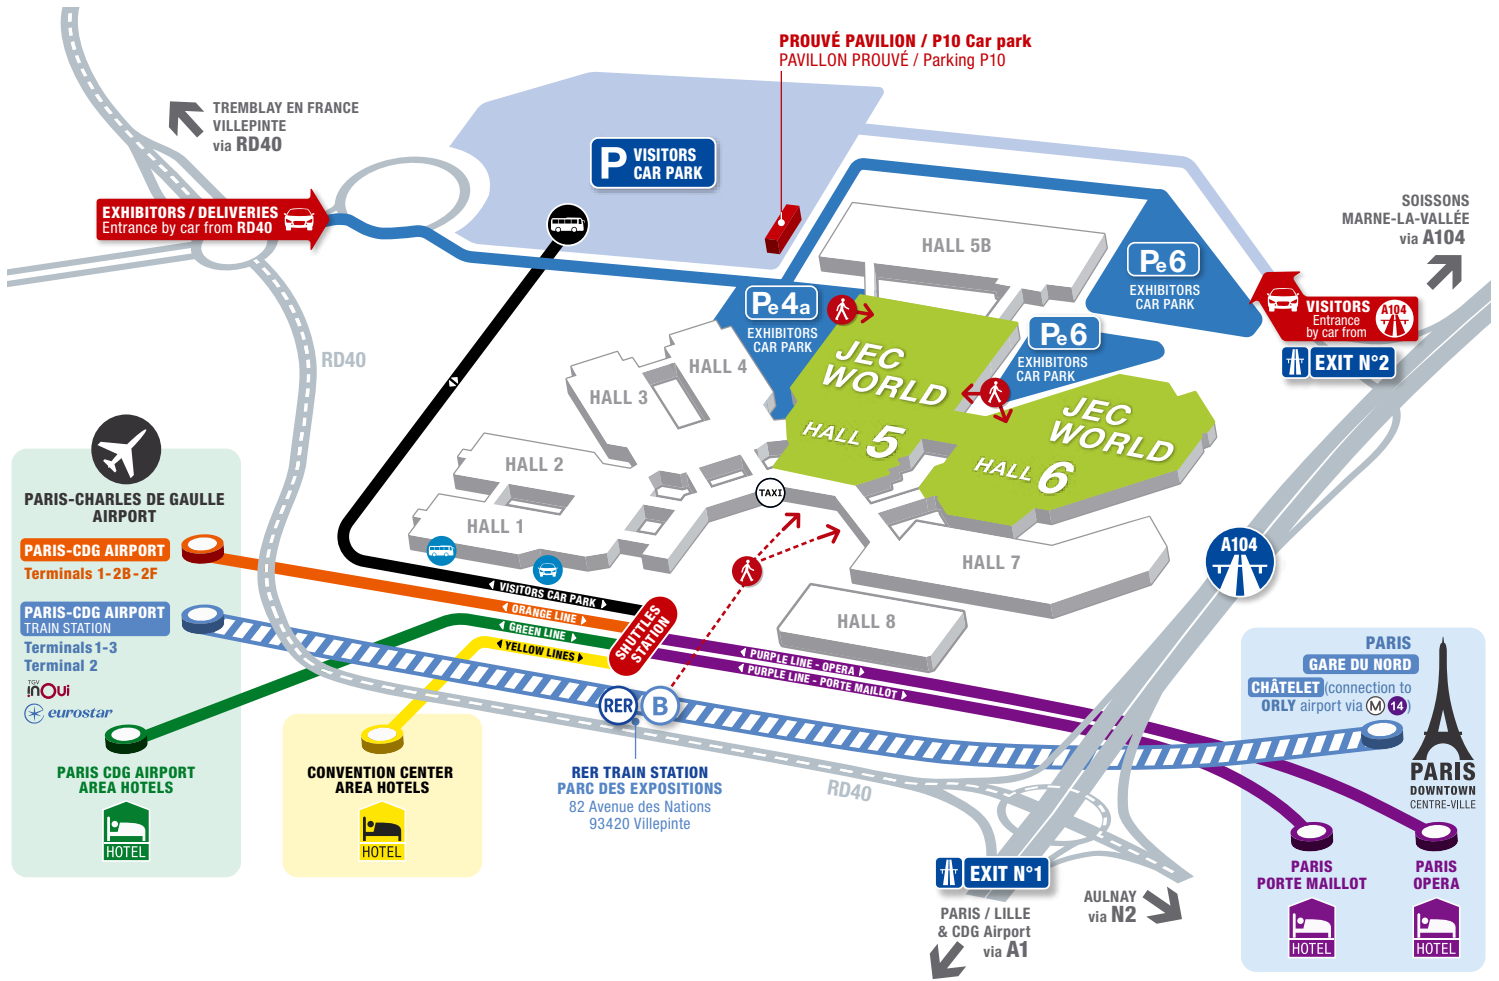

JEC WORLD 2025

The Leading International Composites Show

ACCESS MAP - ARRIVING & DEPARTING INFORMATION

RER B RER TRAIN

LINE B - PARC DES EXPOSITIONS

Directions: → PARIS CHARLES DE GAULLE AIRPORT
 → PARIS DOWNTOWN: GARE DU NORD - CHATELET (connection to ORLY AIRPORT via M14)

Next departures: <https://www.bonjour-ratp.fr/en/gares/parc-des-expositions>

FREE SHUTTLES

Schedules available in the JEC World app, Visitor's Guide, and at the SHUTTLES STATION.

VISITORS CAR PARK

VILLEPINTE EXPRESS
 → PARIS CDG AIRPORT TERMINALS 1 - 2B - 2F
 Departure every 30 min between 8:00 am & 7:30 pm

CHARTERED BUSES

Chartered buses will pick you up and drop you off **on the side of Hall 1**.

PRIVATE DRIVERS

Your driver is allowed to pick you up and drop you off **on the side of Hall 1**.

Alternative address for pick up / drop off:
 In front of the RER train station PARC DES EXPOSITIONS, outside the Exhibition Center. Leave the Exhibition Center and go to the opposite side of the RER train station (through the tunnel under the rails) to meet your Private Driver at the following address:
82 Avenue des Nations, 93420 Villepinte.

JEC WORLD 2025

The Leading International Composites Show

GETTING TO PARIS NORD-VILLEPINTE PARC DES EXPOSITIONS

JEC WORLD 2025
The Leading International Composites Show

March 4-6 PARIS-NORD VILLEPINTE

- FREE SHUTTLES
- PUBLIC TRANSPORTATION
- (M) 14
- MOTORWAYS