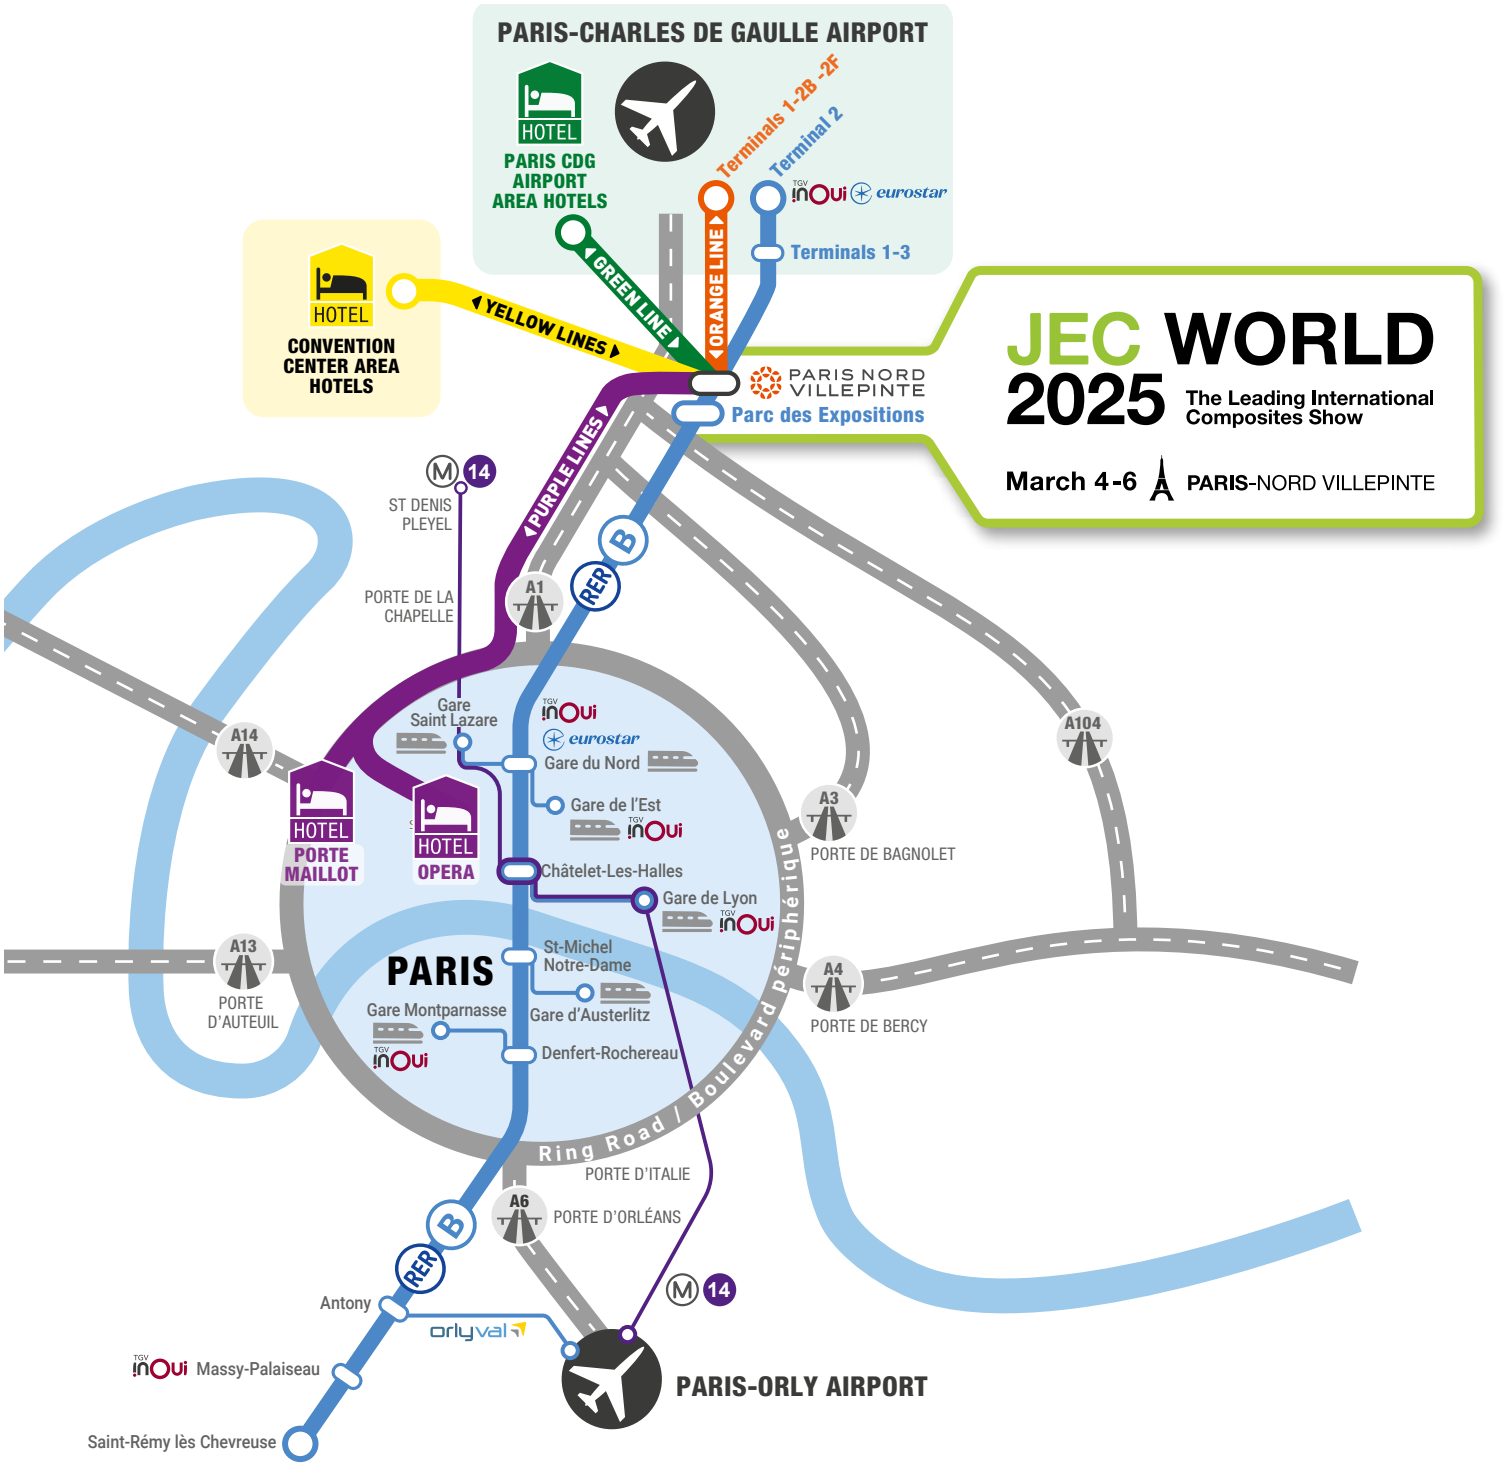

JEC WORLD 2025

The Leading International Composites Show

ACCESS MAP - ARRIVING & DEPARTING INFORMATION

RER B RER TRAIN

LINE B - PARC DES EXPOSITIONS

Directions: → PARIS CHARLES DE GAULLE AIRPORT
 → PARIS DOWNTOWN: GARE DU NORD - CHATELET (connection to ORLY AIRPORT via M14)

Next departures: <https://www.bonjour-ratp.fr/en/gares/parc-des-expositions>

FREE SHUTTLES

Schedules available in the JEC World app, Visitor's Guide, and at the SHUTTLES STATION.

VISITORS CAR PARK

VILLEPINTE EXPRESS
 → PARIS CDG AIRPORT TERMINALS 1 - 2B - 2F
 Departure every 30 min between 8:00 am & 7:30 pm

CHARTERED BUSES

Chartered buses will pick you up and drop you off **on the side of Hall 1**.

PRIVATE DRIVERS

Your driver is allowed to pick you up and drop you off **on the side of Hall 1**.

Alternative address for pick up / drop off:
 In front of the RER train station PARC DES EXPOSITIONS, outside the Exhibition Center. Leave the Exhibition Center and go to the opposite side of the RER train station (through the tunnel under the rails) to meet your Private Driver at the following address:
82 Avenue des Nations, 93420 Villepinte.

JEC WORLD 2025

The Leading International Composites Show

GETTING TO PARIS NORD-VILLEPINTE PARC DES EXPOSITIONS

JEC WORLD 2025
The Leading International Composites Show

March 4-6 PARIS-NORD VILLEPINTE

- FREE SHUTTLES
- PUBLIC TRANSPORTATION
- (M) 14
- MOTORWAYS