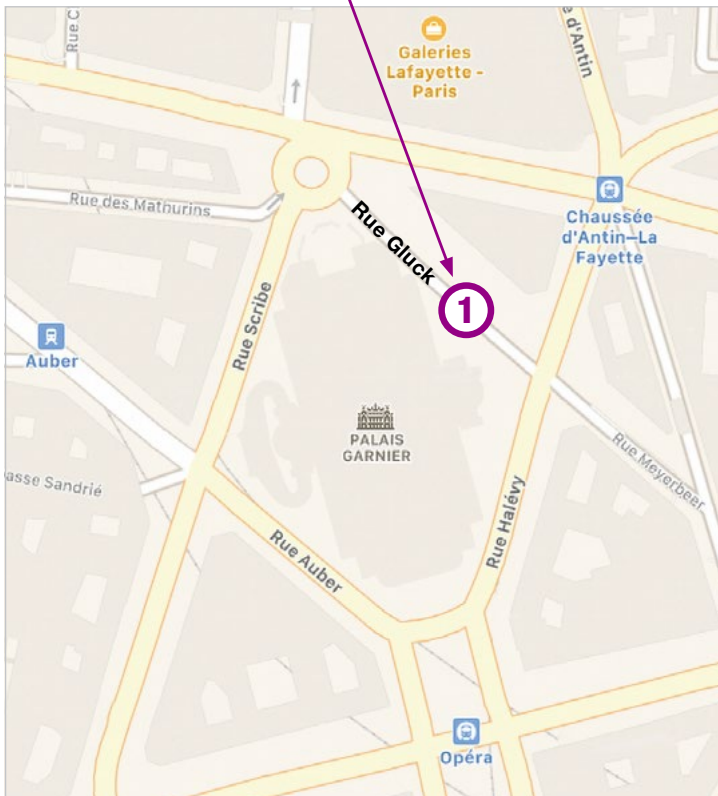

2 **PARIS PORTE MAILLOT**
BOULEVARD D'AURELLE DE PALADINES
SHUTTLES CAR PARK
NEAR THE BRIDGE
NEARBY HOTELS:
• HOTEL MAGELLAN
• LE MERIDIEN ETOILE

3 **JEC WORLD 2024**

AVERAGE TRAVEL TIME
50 MIN

HOTELS PARIS CDG AIRPORT AREA

DEPARTURE EVERY 30 MIN

DOWNTOWN PARIS – PURPLE LINES

Pick up and drop off locations

1  **OPERA GARNIER**
PARIS CENTER

Pick-up/Drop off ► **Rue Gluck**
behind OPERA GARNIER

2  **PORTE MAILLOT**
WEST OF PARIS

Pick-up/Drop off ► **Boulevard d'Aurelle de Paladines**
near the bridge