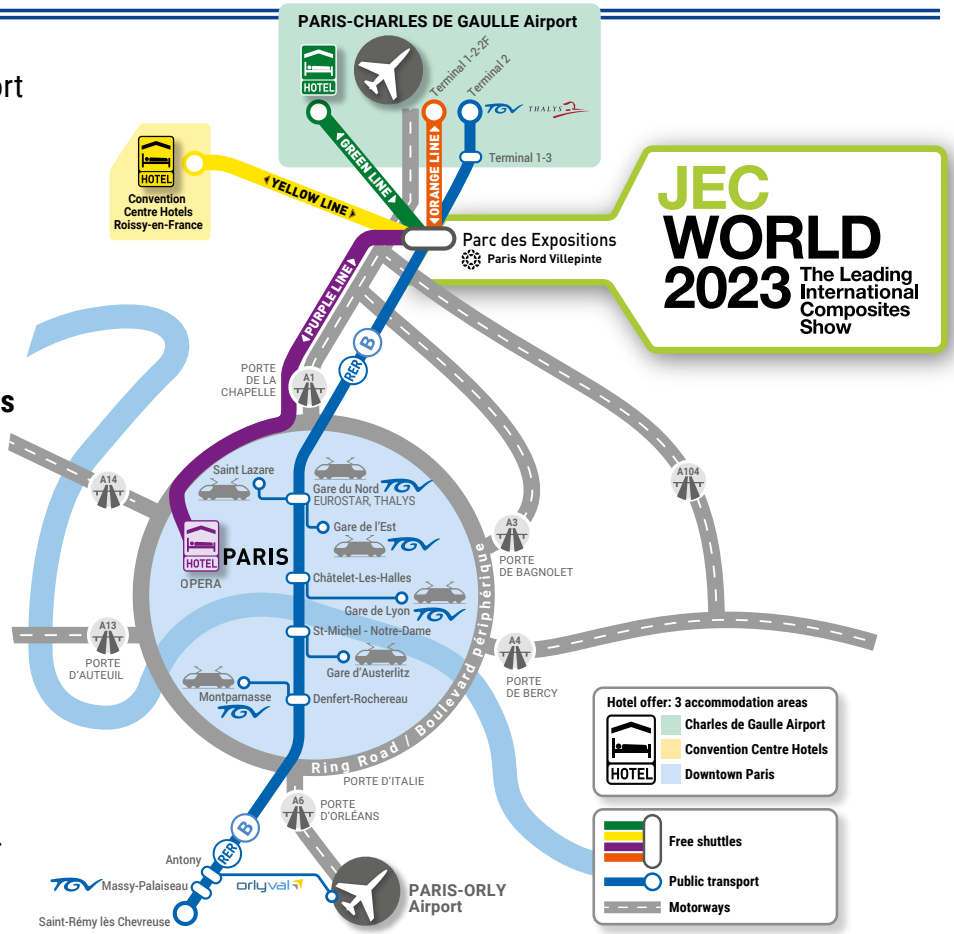

EXCLUSIVELY RUNNING ON APRIL 25-26-27, 2023 FROM / TO PARC DES EXPOSITIONS 

JEC WORLD 2023

The Leading International Composites Show

ACCESS TO THE EXHIBITION

- 10 minutes from Charles de Gaulle Airport
- 30 minutes from TGV, Eurostar, Thalys train station, connecting France and Northern Europe
- 30 minutes express train ride from the center of Paris to **JEC WORLD**: RER-B line, station **Parc des Expositions**
- 45 minutes from Orly Airport
- **A free shuttle service** between **JEC WORLD** and:
 - Paris (Opera)
 - CDG Airport and its hotels
 - The Exhibition Center hotel zone
- **By car:**
From highway A1 take the Lille direction. Exit n°1

HALLS AND ACCESS TO THE EXHIBITION CENTER