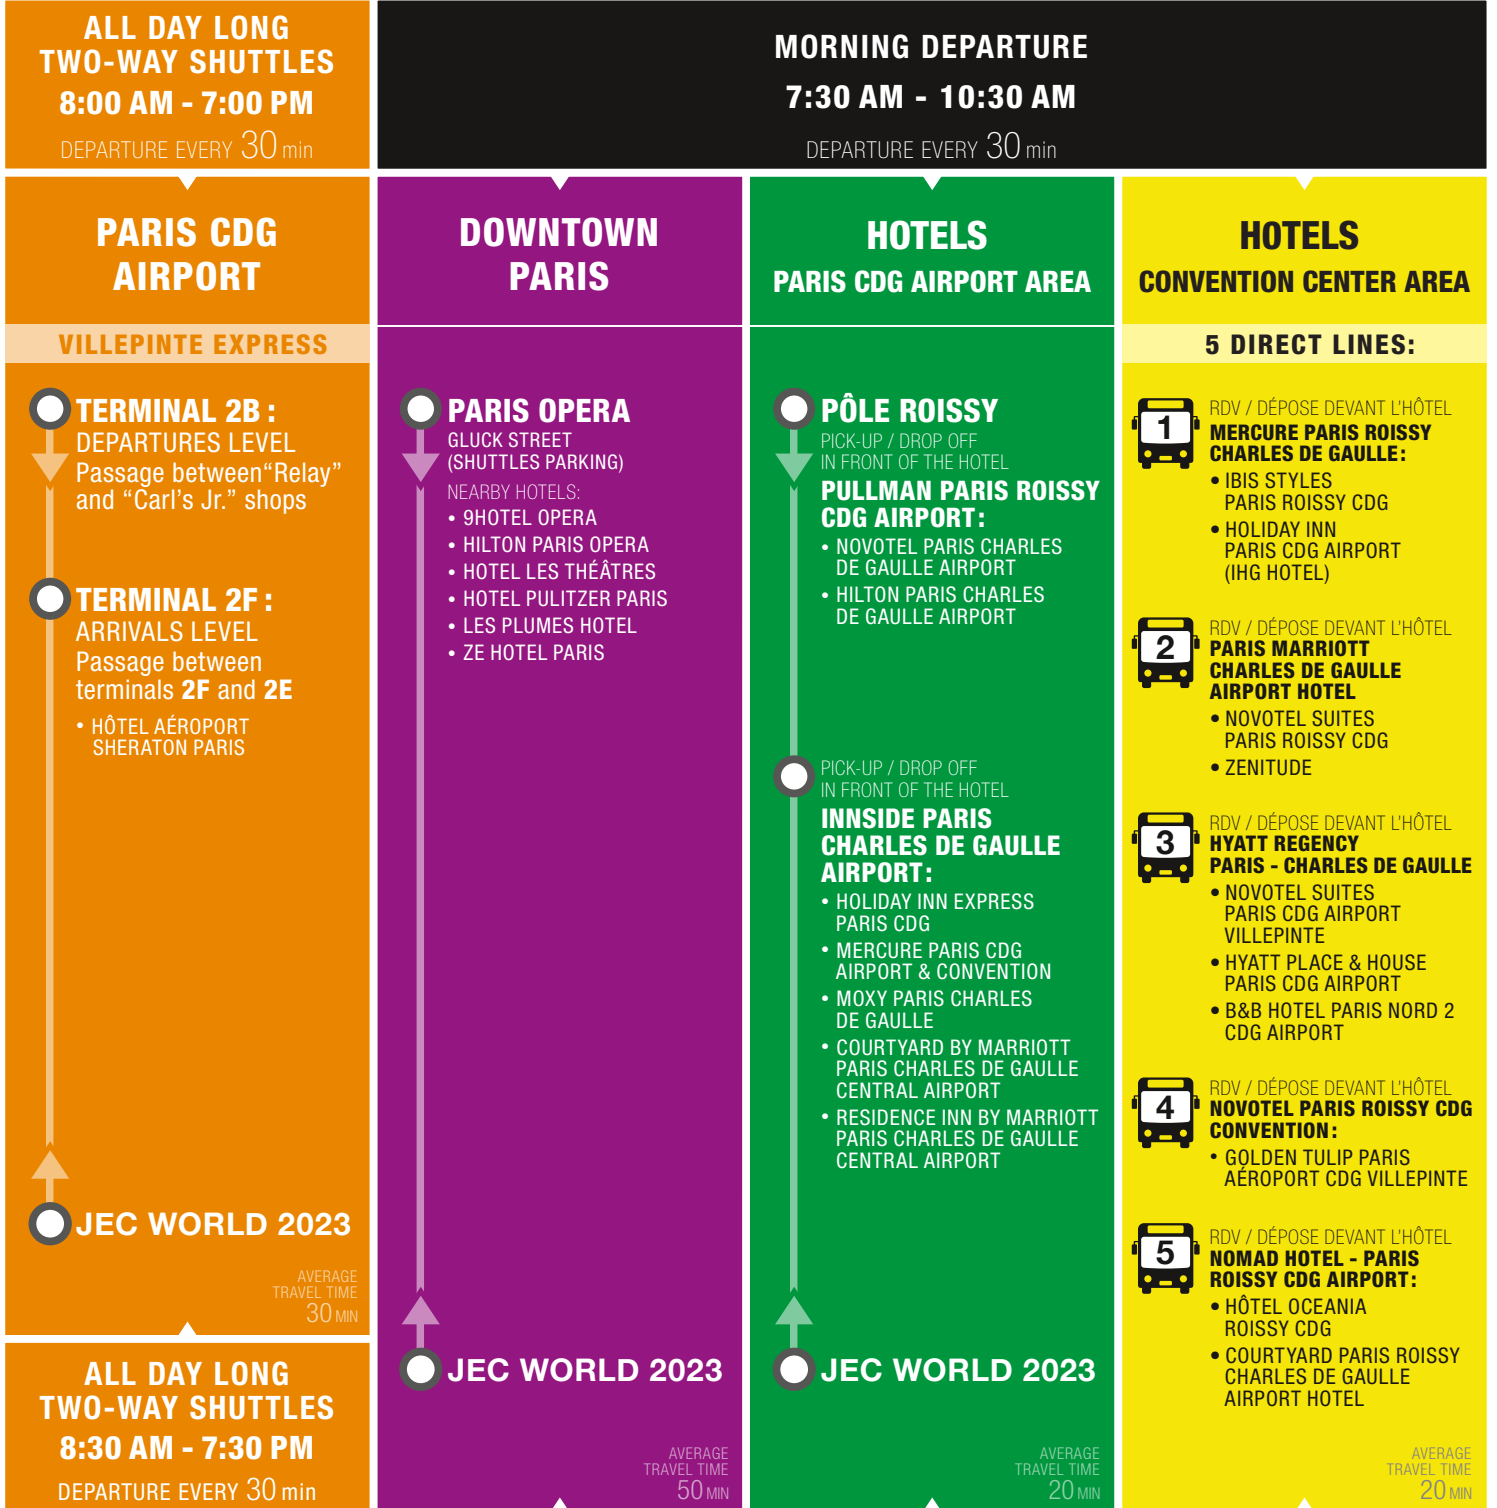

EXCLUSIVELY RUNNING ON APRIL 25-26-27, 2023 FROM / TO PARC DES EXPOSITIONS 

JEC WORLD 2023

The Leading International Composites Show

ACCESS TO THE EXHIBITION

- 10 minutes from Charles de Gaulle Airport
- 30 minutes from TGV, Eurostar, Thalys train station, connecting France and Northern Europe
- 30 minutes express train ride from the center of Paris to **JEC WORLD**: RER-B line, station **Parc des Expositions**
- 45 minutes from Orly Airport
- **A free shuttle service** between **JEC WORLD** and:
 - Paris (Opera)
 - CDG Airport and its hotels
 - The Exhibition Center hotel zone
- **By car:**
From highway A1 take the Lille direction. Exit n°1

HALLS AND ACCESS TO THE EXHIBITION CENTER