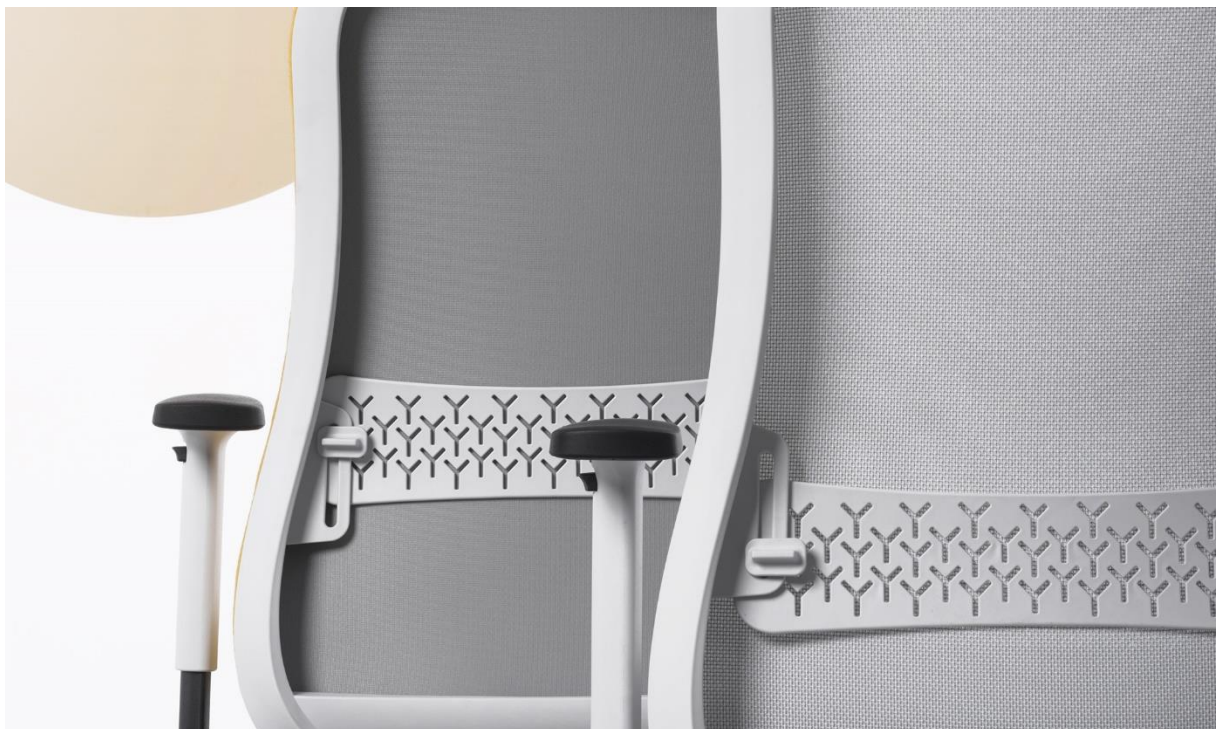

PRESS RELEASE
MAY 2022

Discover Nowy Styl products at the new London showroom

Made in our production plants. Manufactured with a number of natural materials and our own components. Made to last and to match current needs. Explore a range of our products and feel free to test them in the **new London showroom on St John's Square**. The doors will open just in time for Clerkenwell Design Week: 24-26 May 2022.

Souly

See modern, touch eco

Fresh look, utmost comfort, ergonomic design and environment-friendly composition – you will find all this in a single chair! Souly was designed by Oscar Buffon and created for those who appreciate modernity and sustainability. The production process has been organised so as to minimise the use of raw materials and reduce the carbon footprint. When you decide to change the workspace arrangement, you can easily adjust the appearance of Souly by replacing the seat cushion, adding a headrest or lumbar support. This product is easy to assemble and will stay with you for years.

[More](#)

eModel 2.0