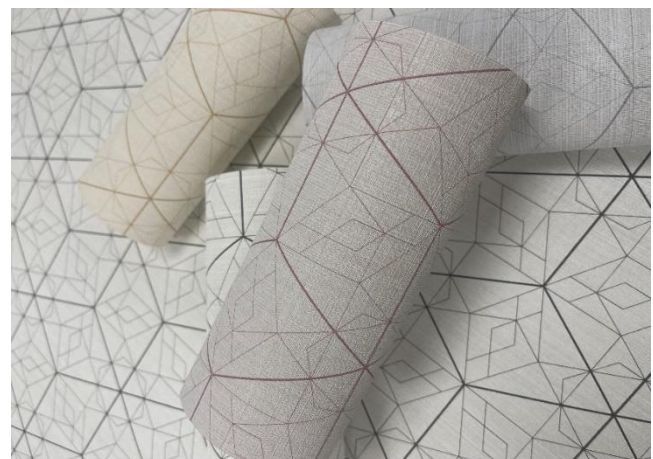

### **COSMIA**

This delicate and beautiful print, simulating a hand crocheted lace has a luxurious metallic background, available in several rich colours display calm radiance. The pattern cleverly captures the intricacy of the lace design and exudes real presence on the wall.  
Available in 8 colours.

## WATER BLOOM

Bring the freshness of large botanical prints into your interior scheme. This captivating floral wallcovering which has a hand painted beautiful water colour style, is partnered with a gorgeous horizontal silk texture.

## SYMMETRY

Symmetry is a striking geometric wallcovering pattern. Thin but precise lines link and combine to form a sleek geometry themed design. Paired with the beautiful raw silk inspired texture, the interaction between the two structures works in harmony. Available in 4 colours.