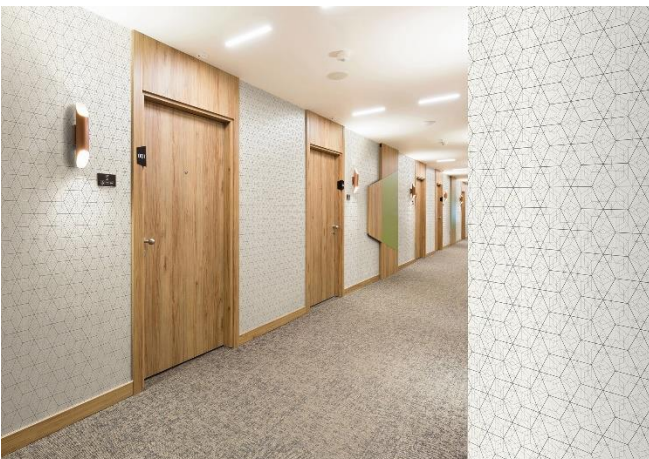

SYMMETRY

Symmetry is a striking geometric wallcovering pattern. Thin but precise lines link and combine to form a sleek geometry themed design. Paired with the beautiful raw silk inspired texture, the interaction between the two structures works in harmony. Available in 4 colours.