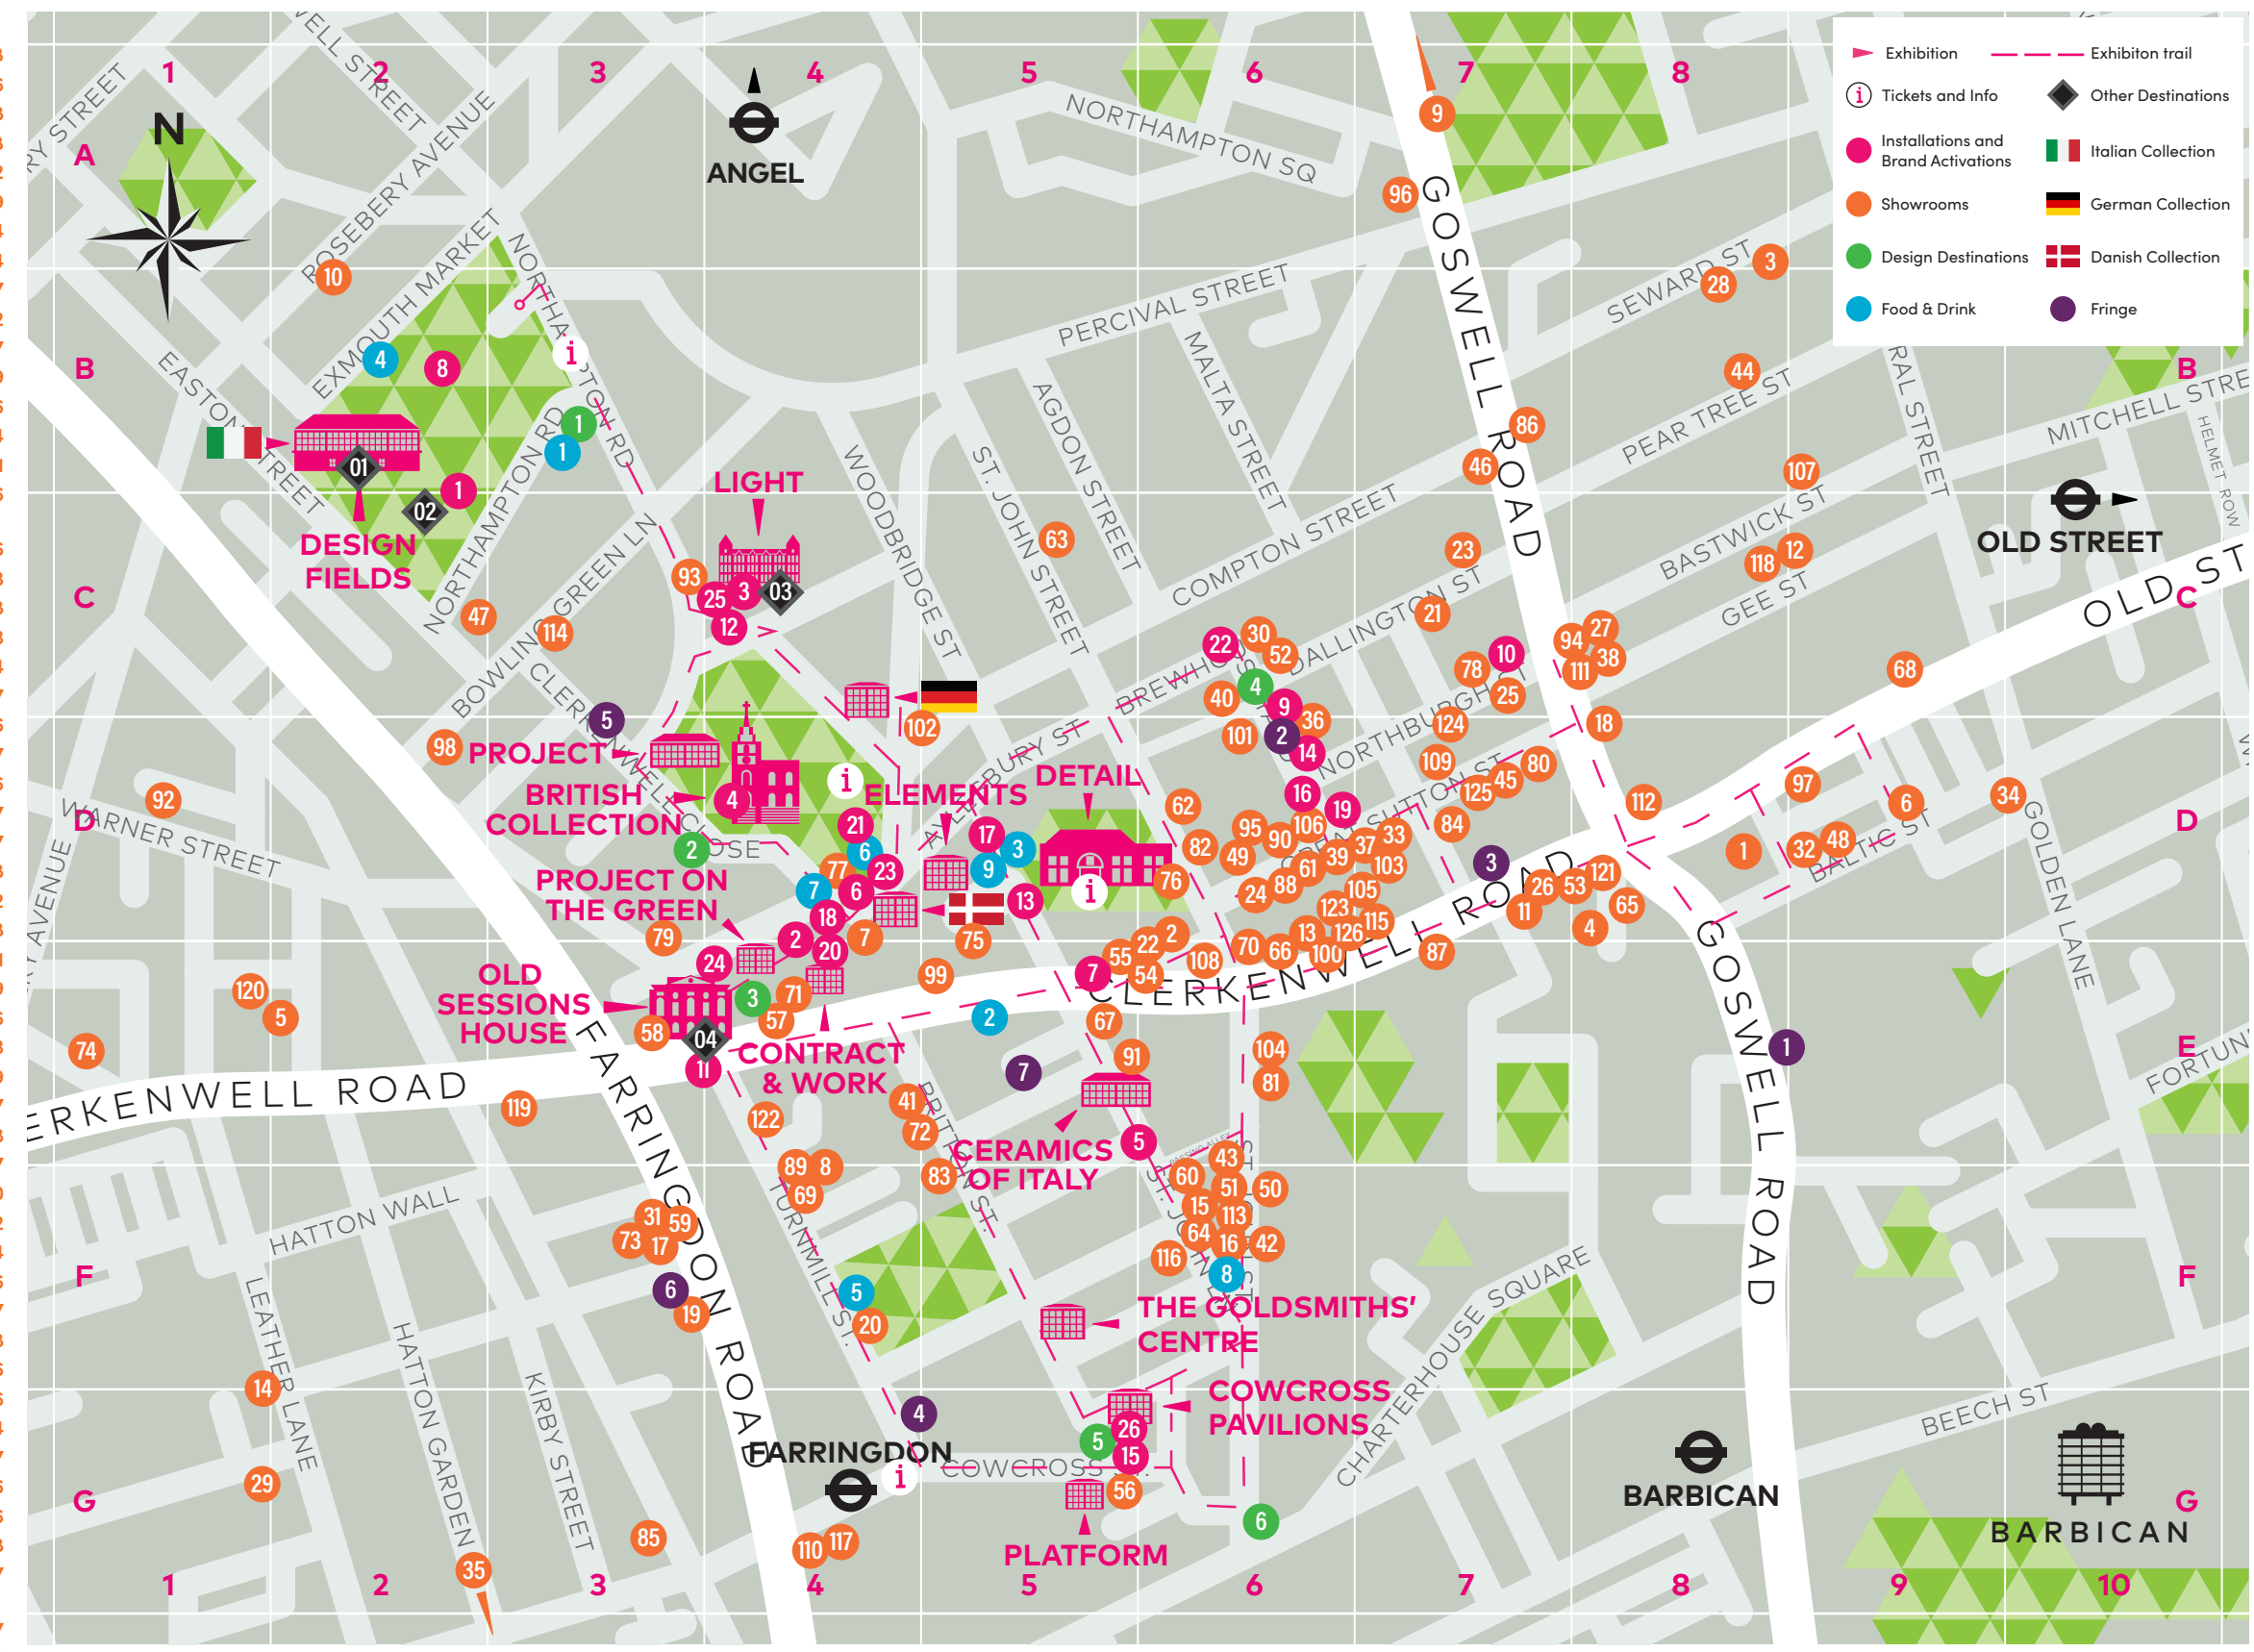

Legend:

- ▶ Exhibition
- Exhibition trail
- i Tickets and Info
- ◆ Other Destinations
- Installations and Brand Activations
- ▲ Italian Collection
- Showrooms
- ▲ German Collection
- ▲ Design Destinations
- ▲ Danish Collection
- Food & Drink
- Fringe

- INSTALLATIONS & BRAND ACTIVATIONS**
- 1 C2 Design Fields
 - 2 E4 Italian Collection
 - 3 C4 Light
 - 4 D4 German Collection
 - 5 E6 Project
 - 6 D4 British Collection
 - 7 E5 Detail
 - 8 B2 Elements
 - 9 C6 Danish Collection
 - 10 C7 Project on the green
 - 11 E3 Contract & Work
 - 12 C4 Old Sessions House
 - 13 D5 Ceramics of Italy
 - 14 D6 The Goldsmiths' Centre
 - 15 G5 Cowcross Pavilions
 - 16 D6 Platform
 - 17 D5
 - 18 D4
 - 19 D6
 - 20 E4
 - 21 D4
 - 22 C6
 - 23 D4