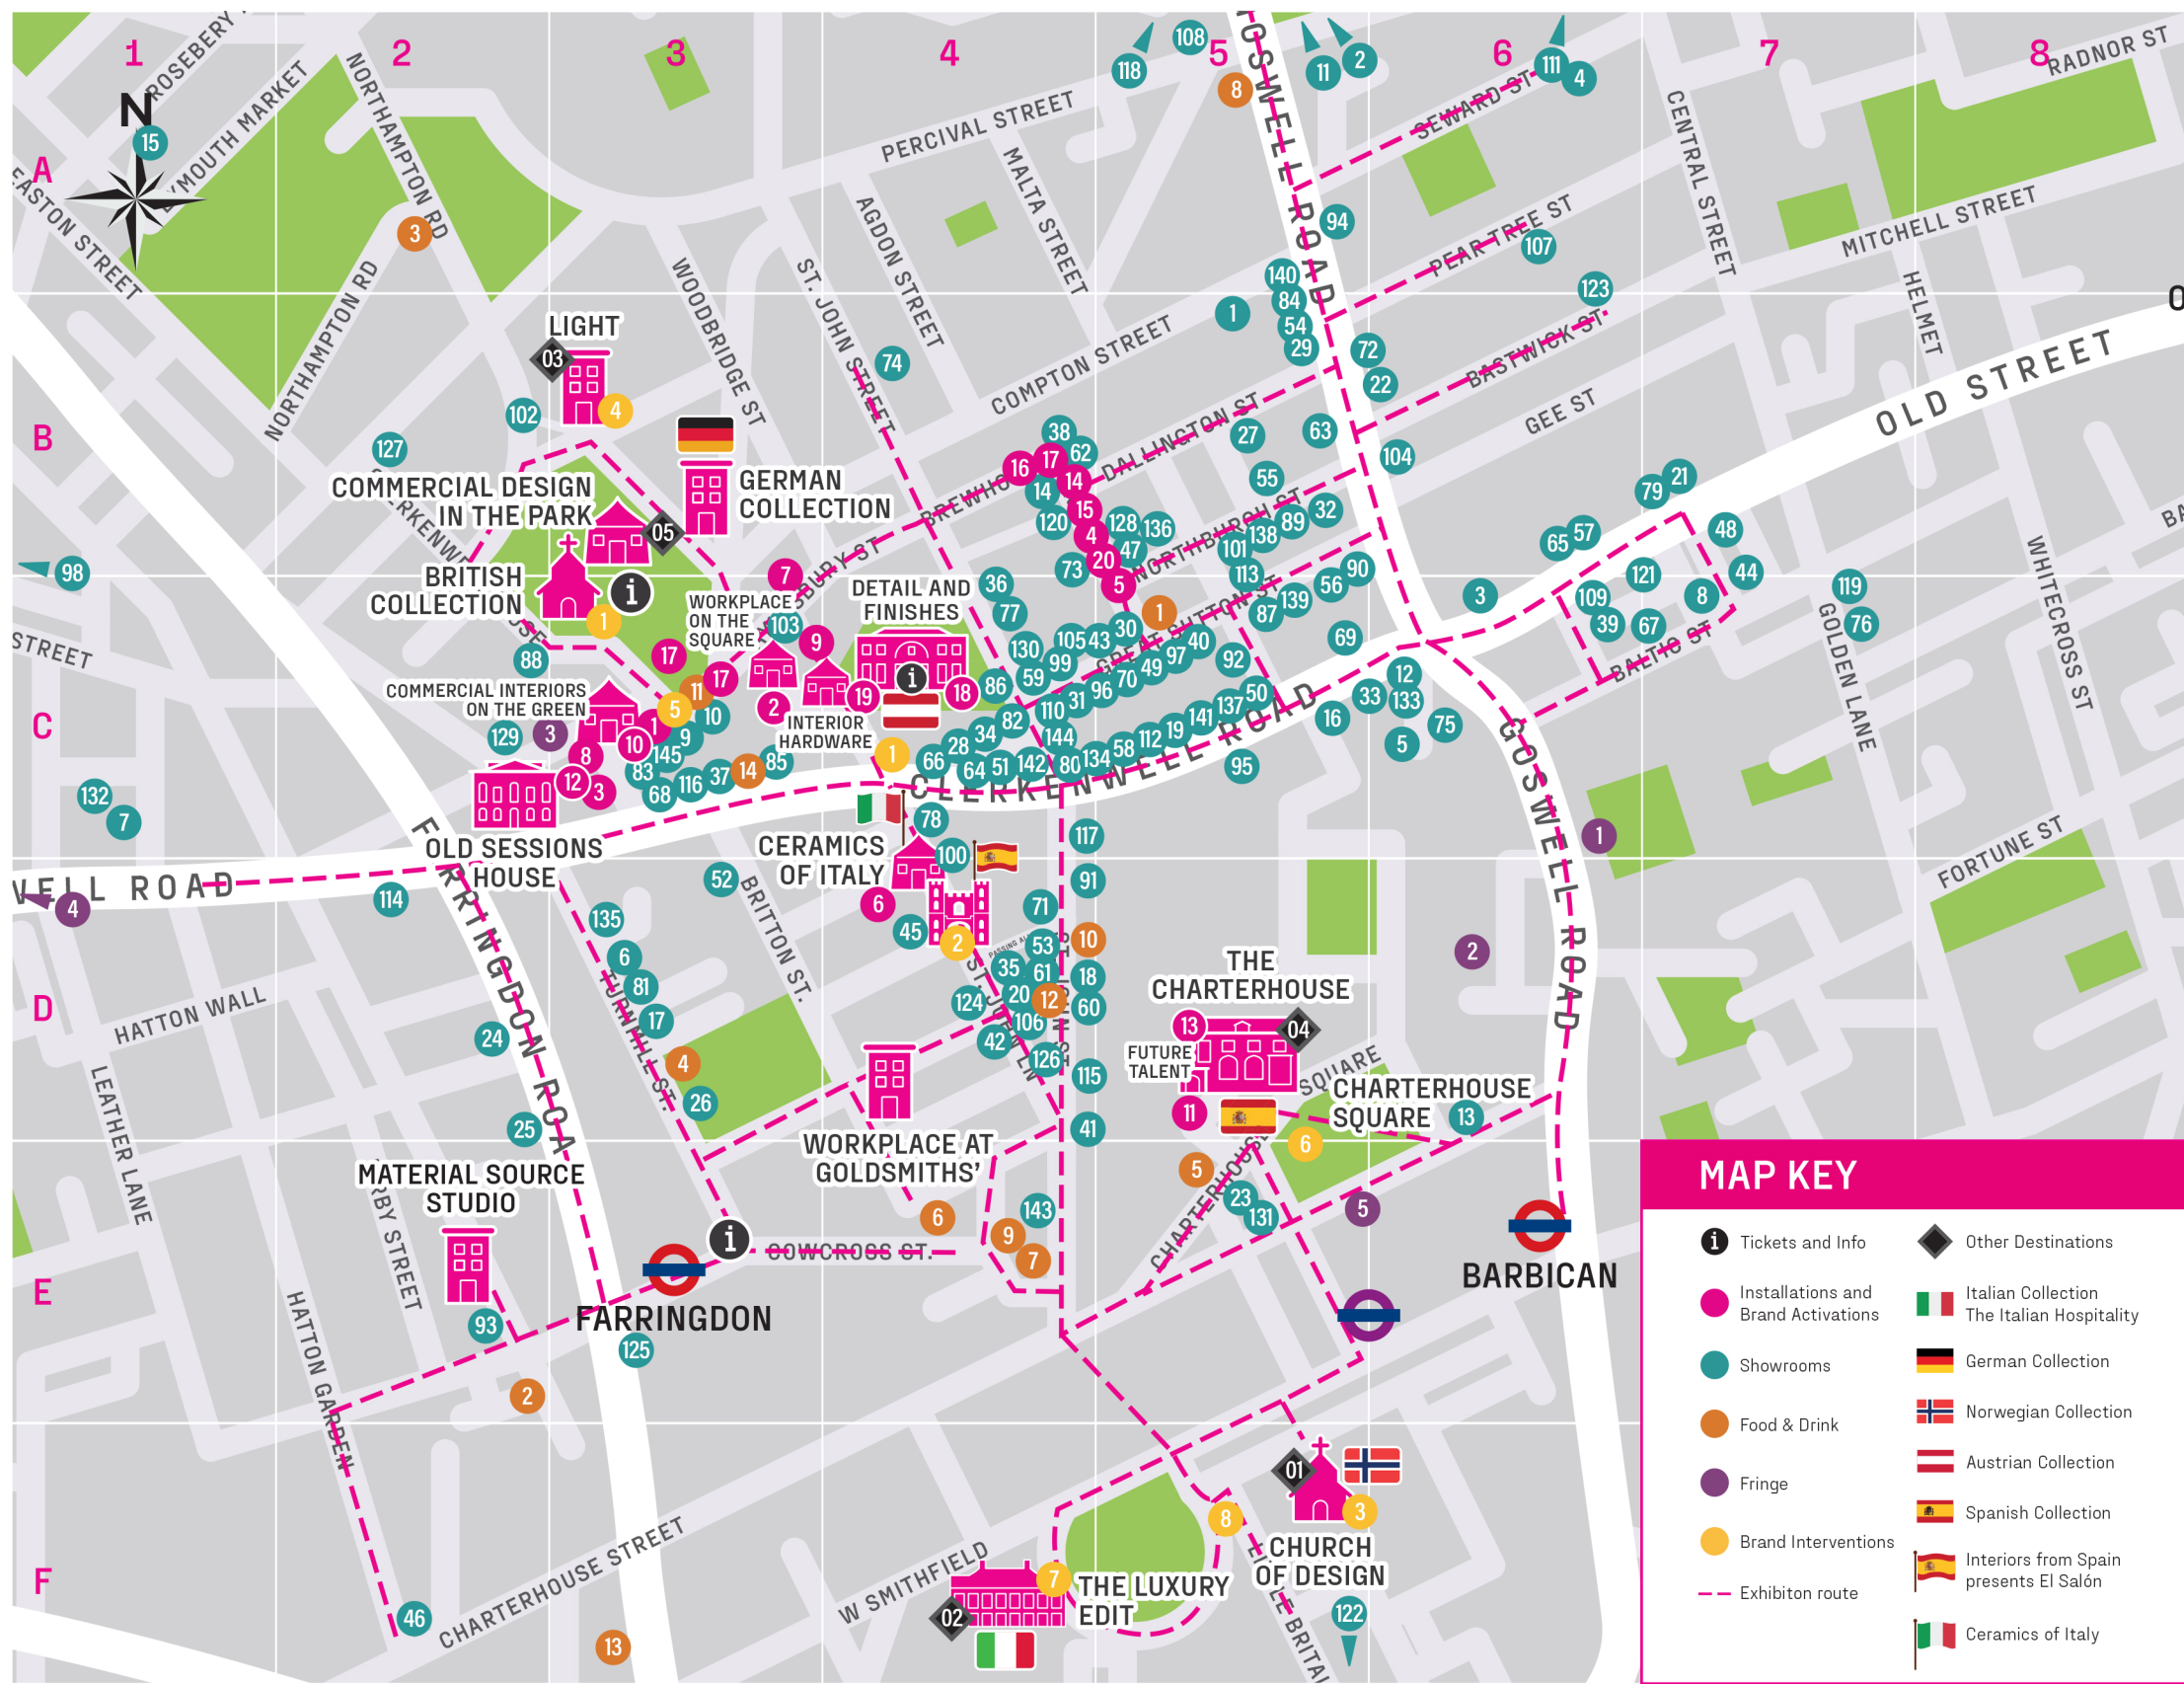

SHOWROOMS

.mdd	1	B5
ABI Interiors	2	A5
Acoufelt	3	C6
Actiu International	4	A6
Ahrend UK	5	C6
Aircharge	6	D3
Allermuir	7	C1
ALLSFÄR	8	C7
Altro	9	C3
Amtico Flooring	10	C3
Andreu World	11	A5
ARCHILIGHT	12	C6
Architile	13	D6
Arco	14	B4
Armourcoat	15	A1
Arper	16	C5
Arrow Group	17	D3
ARTWORKS	18	D4
Ascot Signs	19	C5
Assmann Office Furniture	6	D3
Atelier Bohemia	12	C6
Atlas Concorde	20	D4
Autex Acoustics	21	B7
B&T Design	22	B6
BAGNODESIGN A&D Gallery	23	E5
BALSAN	24	D2
Bemeta Design	12	C6
Bert Frank	25	D2
Billi UK	26	D3
Bisley	27	B5
BLÅ STATION	28	C4
Blocks | Smart lockers	12	C6
Blum	29	B5
Bo&Ko	30	C5
Boen Design Hub	31	C4
BOLON	32	B5
Boss Design	33	C5
Brunner UK	15	A1
Bureau	34	C4
Burmatex	35	D4
BuzziSpace	36	C4
Caffia	17	D3
Calibo	37	C3
Camira	38	B4
Cantarutti	24	D2
Casala	39	C6
Ceramiche Caesar	40	C5
Cereser Marmi	41	D4
Christopher Hyde Lighting	42	D4
Clarebrook Furniture	43	C4
Cleaf	29	B5
CMD	44	B7
Colebrook Bosson Saunders	45	D4
Cosentino	46	F2
Dauphin HumanDesign Group	6	D3
Davison Highley	47	B5
Deadgood	48	B7
Decor Acoustics	6	D3
Domus	49	C5
Duravit UK	50	C5
Ecoscape UK	51	C4
Edit Office	42	D4

MAP KEY

- Tickets and Info
- Installations and Brand Activations
- Showrooms
- Food & Drink
- Fringe
- Brand Interventions
- Exhibitor route
- Other Destinations
- Italian Collection
  The Italian Hospitality
- German Collection
- Norwegian Collection
- Austrian Collection
- Spanish Collection
- Interiors from Spain presents El Salón
- Ceramics of Italy

Ege Carpets	52	D3	Extremis	120	B4	Franklite	42	D4	Haworth	36	C4	IRIS CERAMICA GROUP	79	B7	Krono Original	54	B5
EGGER LONDON	29	B5	Famo Office Furniture	143	E4	Frem Group	64	C4	HAY	45	D4	J. Adams & Co	80	C4	Kronospan	54	B5
EH Smith Architectural Solutions	41	D4	Ferm Living	58	C5	FREZZA	65	B6	Heidelberg Materials	72	B6	JDD Furniture	81	D3	Kusch+Co	85	C3
eJoinery	12	C6	Fleurtations Plantscapes	43	C4	Fritz Fryer Lighting	66	C4	Herman Miller	45	D4	JUNG	82	C4	Lapalma	86	C4
Ekko	17	D3	Flokk	59	C4	Frovi	67	C7	HAT Collective	73	B4	Kaindl	54	B5	Lavoro Design	87	C5
Elite Office Furniture	53	D4	Florim Ceramiche	60	D4	Gabriel	68	C3	Humanscale	74	B4	Karndean Commercial	83	C3	LD Seating	12	C6
Emporio Skin	54	B5	Forbo Flooring	61	D4	Gotessons	6	D3	Hushoffice	36	C4	KI Europe	84	B5	Leta Contract	88	C2
Envo Solutions	55	B5	Forma 5 & esPattio	62	B4	Gresham	35	D4	Icons of Denmark	75	C6	Knoll	45	D4	Lintex	89	B5
Era	56	C5	Formetiq	17	D3	Hansgrohe UK	69	C5	Inclass Designworks	76	C7	Kolektiv Ateliers	12	C6	Maharam	45	D4
ETHIMO	57	B6	Forza Doors	42	D4	Havwoods	70	C5	Industville - Showroom	77	C4	Komfort	6	D3	Mapei World London City	90	B5
			Framery	63	B5	Hawk Furniture	71	D4	Interface	78	C4	König + Neurath	24	D2	Marazzi	91	D4

Metalicon	17	D3	TRILUX LIGHTING	131	E5
MIDJ	14	B4	True	70	C5
Milliken Floors	92	C5	Unilin Panels	97	C5
Mirage	93	E2	Vantage Spaces	125	E3
Mobili	94	A5	Verco Office Furniture	114	D2
modulys	95	C5	Vescom	128	B5
Modus	96	C5	Viaduct	132	C1
Mohawk Group	97	C5	Viasit	133	C6
Moroso	98	B1	Villeroy & Boch UK	134	C4
Mosa	144	C4	Vitra	135	D3
MOSER	12	C6	Wagstaff & Umbrella	14	B4
Mount Lighting	8	C7	Furniture		
Moventi	6	D3	Welltek	122	5F
Mute	99	C4	Wendelbo	14	B4
Muuto	100	C4	Wilkhahn	113	B5
NaughtOne	101	B5	William Hands	136	B5
New Design Group	102	B2	Workagile	37	C3
NorDan UK	103	C3	Workbench	137	C5
Nordic Design House	104	B6	Workstories	138	B5
NORR11	105	C4	WOUD	14	B4
Nowy Styl	85	C3	Your Workspace	139	C5
Nth Degree Clerkenwell	51	C4	Zaha Hadid Architects + ERCO Lighting	140	A5
Nurus	106	D4	Zip Water	141	C5
Oasis Plants	107	A6	2tec2	138	B5
Ob&b	108	A5			
Ocee & Four Design	109	C6			
Ondarreta	110	C4			
Orangebox	111	A6			
ORN Furniture	37	C3			
Paged	14	B4			
Panaz	112	C5			
PARADOR	113	B5			
Paragon Carpet Tiles	114	D2			
Piaval	14	B4			
PlantCare	37	C3			
PlusFloor	107	A6			
Quadrifoglio Group	115	D4			
Quell Design	116	C3			
Rak Ceramics	117	C4			
Ravak	12	C6			
REDDIE	118	A5			
Rotaliana	65	B6			
Sagal Group	119	C7			
Savo	14	B4			
SCP	145	C3			
Sedus	120	B4			
Senator	7	C1			
Senso Plant Based Resin Floor	121	B6			
Shaw Contract	30	C5			
Silen	122	F5			
sixteen3	123	A6			
Social Spaces	124	D4			
Solus Ceramics	142	C4			
SPACEMANN	17	D3			
Spacestor	125	E3			
Synergy Creativ	17	D3			
Tarkett	126	D4			
Teknion	127	B2			
Tektura	128	B5			
The Vault Clerkenwell	42	D4			
The Wax Building	129	C2			
TOTO	130	C4