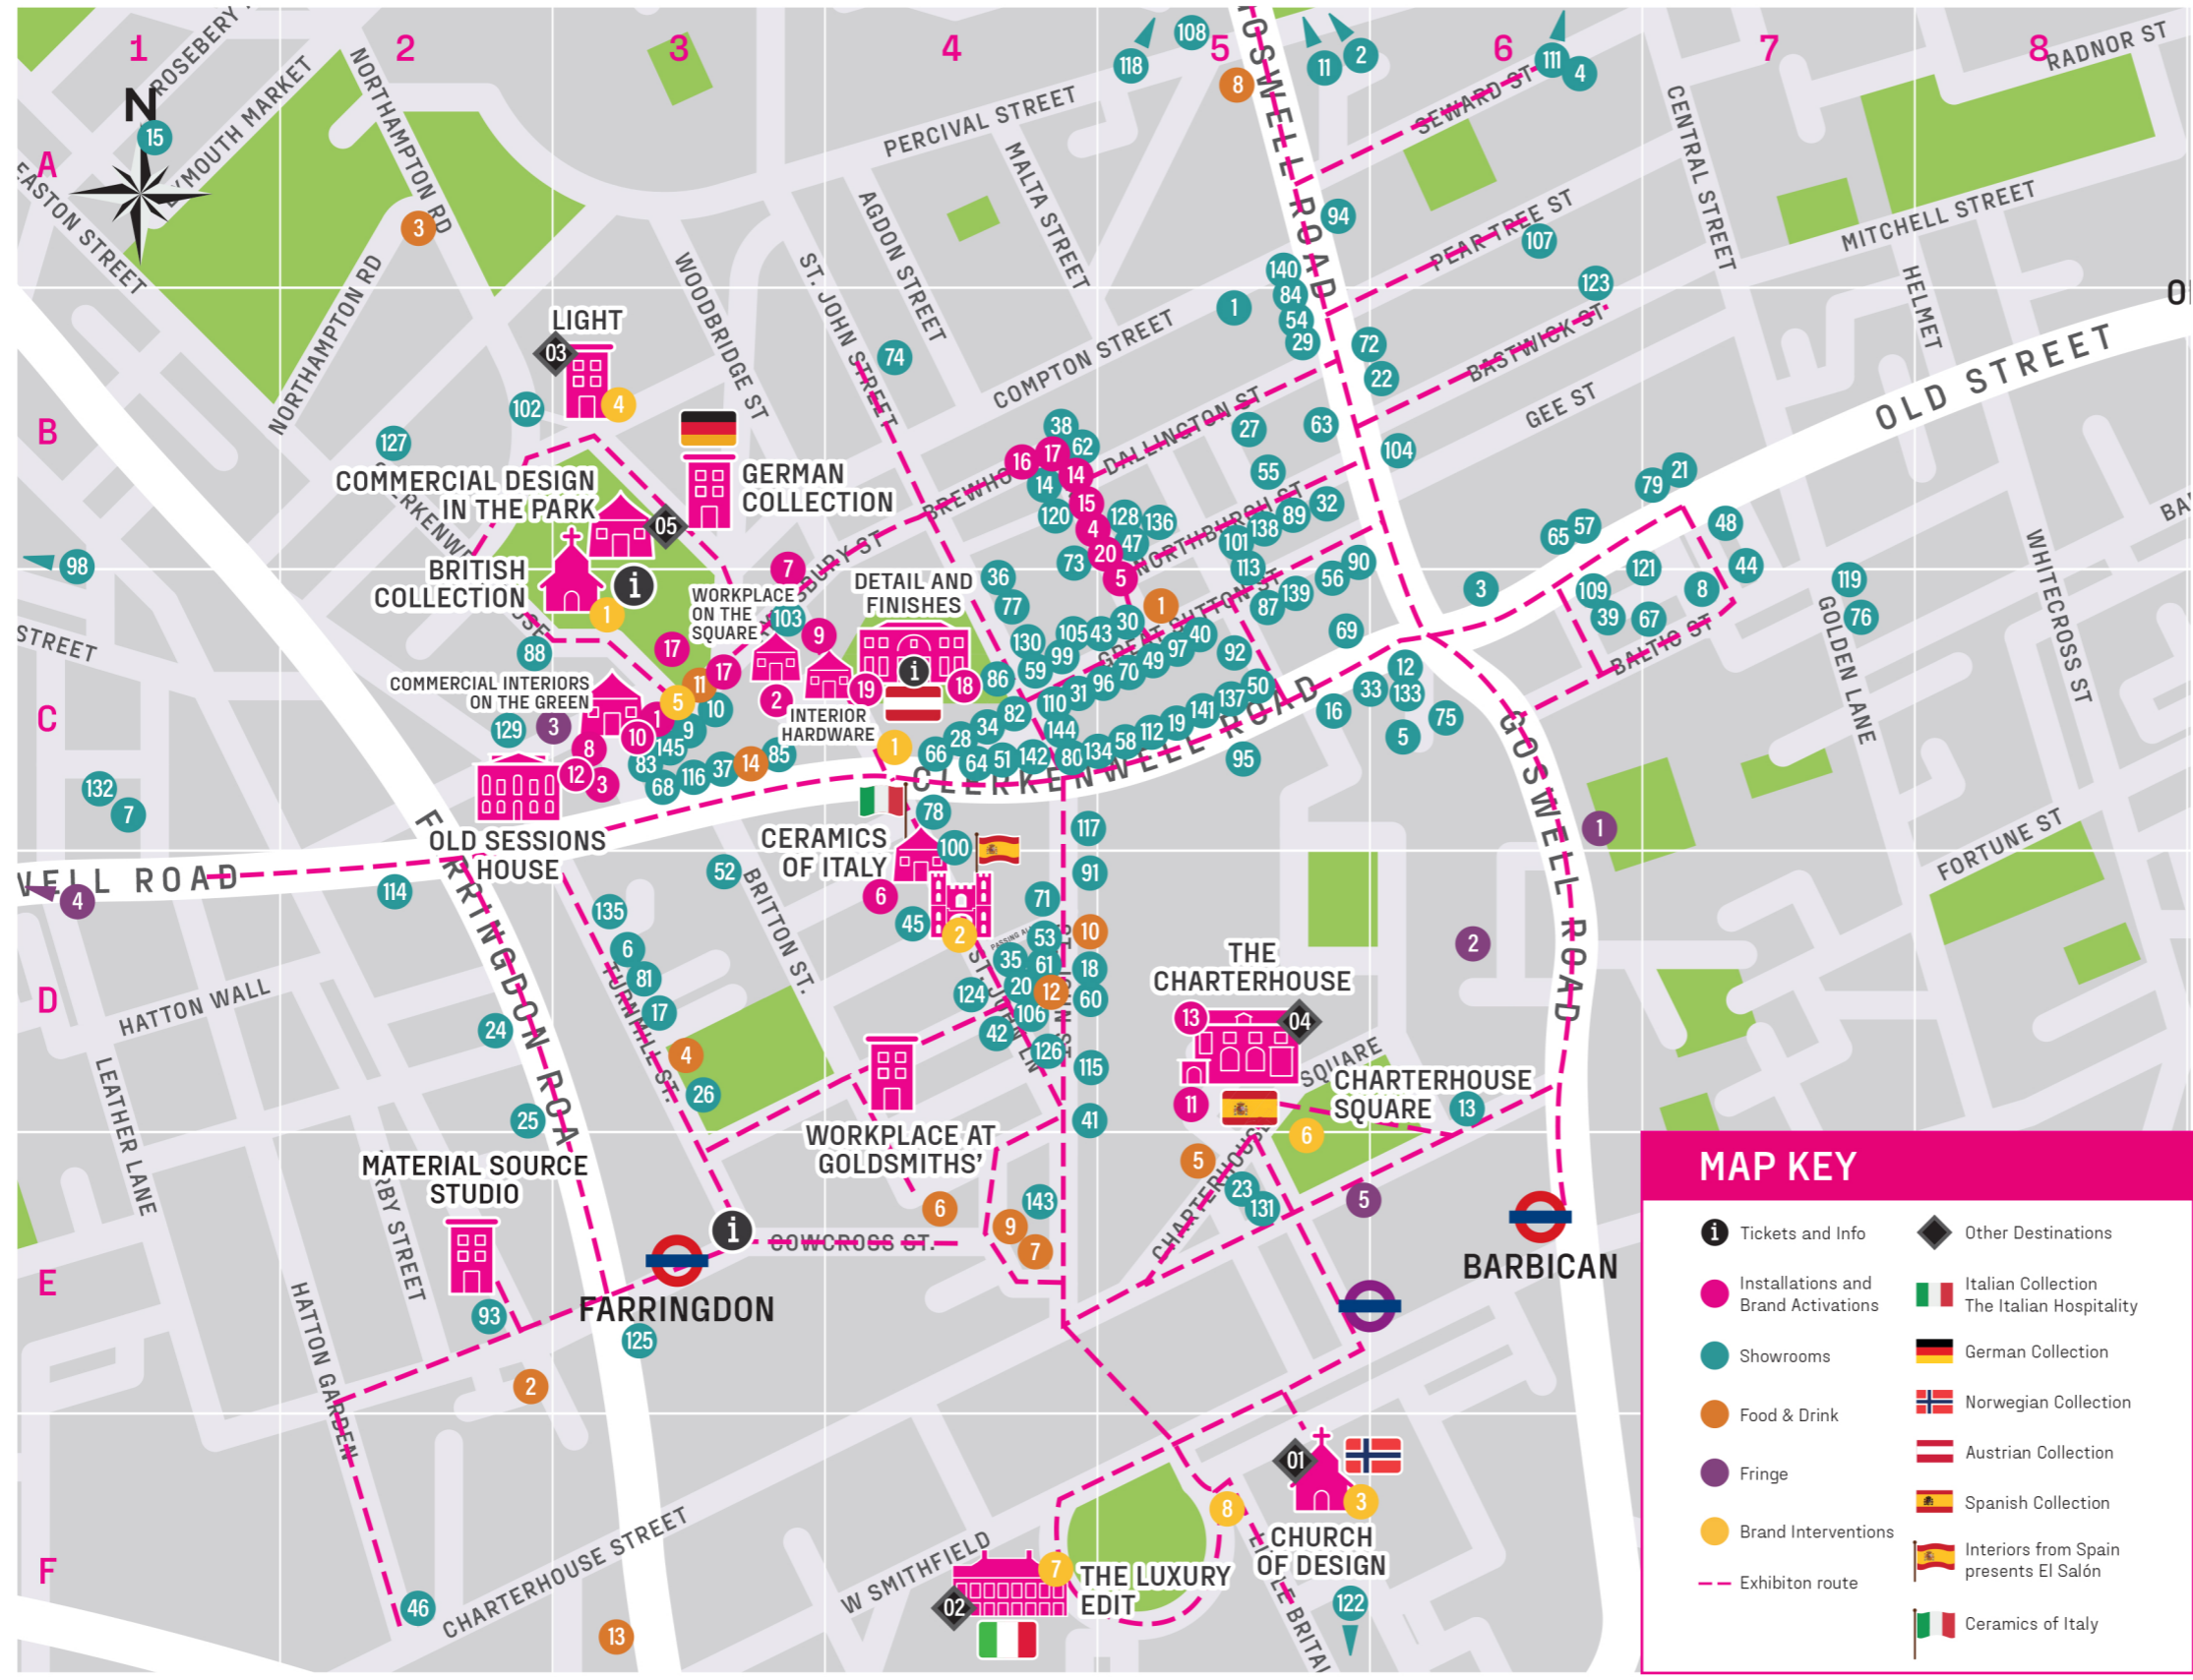

MAP KEY

- Tickets and Info
- Showrooms
- Food & Drink
- Fringe
- Brand Interventions
- Exhibitor route
- Other Destinations
- Italian Collection
The Italian Hospitality
- German Collection
- Norwegian Collection
- Austrian Collection
- Spanish Collection
- Interiors from Spain presents El Salón
- Ceramics of Italy

FOOD AND DRINK

1920 Bar	1	C5
Bleeding Heart Bistro & Bleeding Heart Tavern	2	E2
Bourne & Hollingsworth Buildings	3	A2
Camino	4	D3
Chez Mal Brasserie & Bar at Malmaison London	5	D5
Crown & Pepper Farringdon	6	E4
German Doner & Grand Chips	7	E4
Jimmy and The Bee	8	A5
Liba	9	E4
The Chocolate Cocktail Club	10	D4
The Crown Tavern	11	C3
The White Bear	12	D4
Vivat Bacchus	13	F3
YOTEL	14	C3