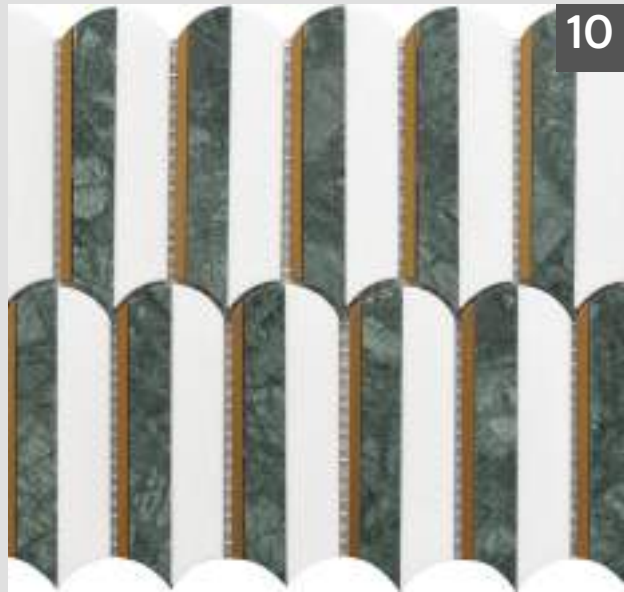

IN STOCK

9

10

11

12

Nature's palette meets artistic precision. These timeless creations bring the Earth's beauty to your space, infusing it with elegance, character, and enduring appeal

9

Nero Margiua
Armala White

Size:
30 x 30 cm

Color Mix

[Inq for prices](#)

10

Sivec Marble
Nero Margiua
304 stainless steel

Size:
30 x 30 cm

Color Mix

[Inq for prices](#)

11

Thassos White
304 stainless steel

Size:
30x 30 cm

Color Mix

[Inq for prices](#)

12

Bianco Carrera

Size:
30 x 30 cm

Color Mix

[Inq for prices](#)