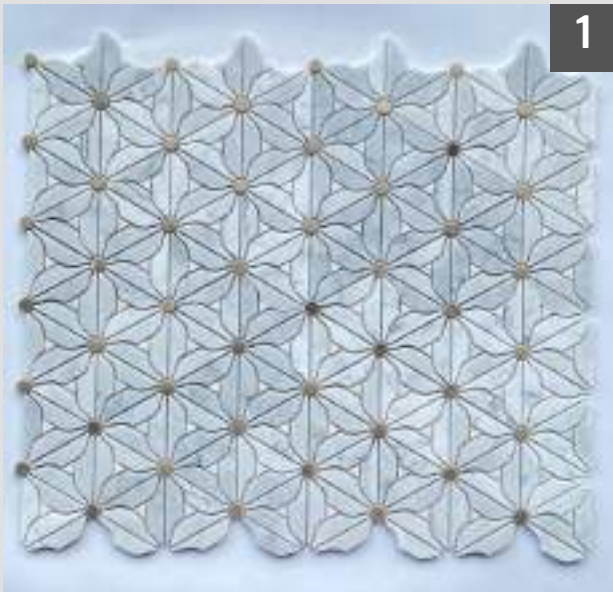

IN STOCK

1

3

Elevate your space with the enduring allure of our stone mosaics. Each piece is a harmonious dance of nature's colors and textures, creating a timeless tapestry that transforms any setting. Crafted with artistry and inspired by the Earth, our stone mosaics bring elegance and character to your surroundings

1

Thassos White
304 stainless steel

Size:
30 x 30 cm

Color Mix

[Inq for prices](#)

2

Bianco Carrara

Size:
30 x 30 cm

Color Mix

[Inq for prices](#)

3

Bianco Carrara

Size:
30x 30 cm

Color Mix

[Inq for prices](#)

4

Cloudy Jadeite

Size:
30 x 30 cm

Color Mix

[Inq for prices](#)