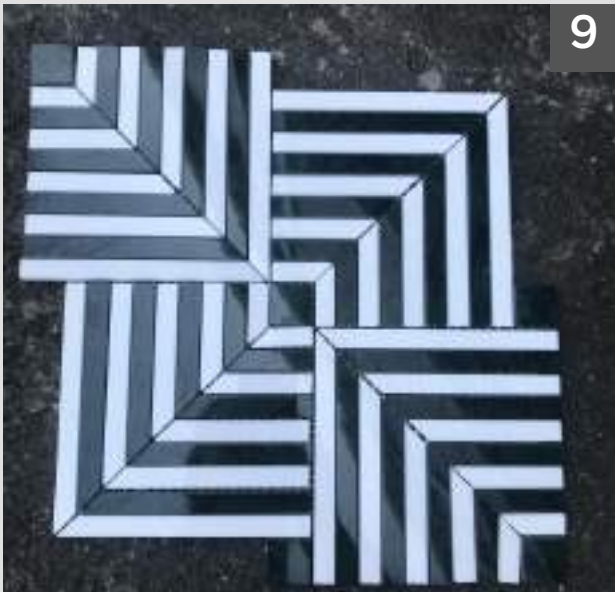

IN STOCK

9

10

11

12

Nature's palette meets artistic precision. These timeless creations bring the Earth's beauty to your space, infusing it with elegance, character, and enduring appeal

9

Nero Margiua
Armala White

Size:
30 x 30 cm

Color Mix

[Inq for prices](#)

10

Sivec Marble
Nero Margiua
304 stainless steel

Size:
30 x 30 cm

Color Mix

[Inq for prices](#)

11

Thassos White
304 stainless steel

Size:
30x 30 cm

Color Mix

[Inq for prices](#)

12

Bianco Carrera

Size:
30 x 30 cm

Color Mix

[Inq for prices](#)