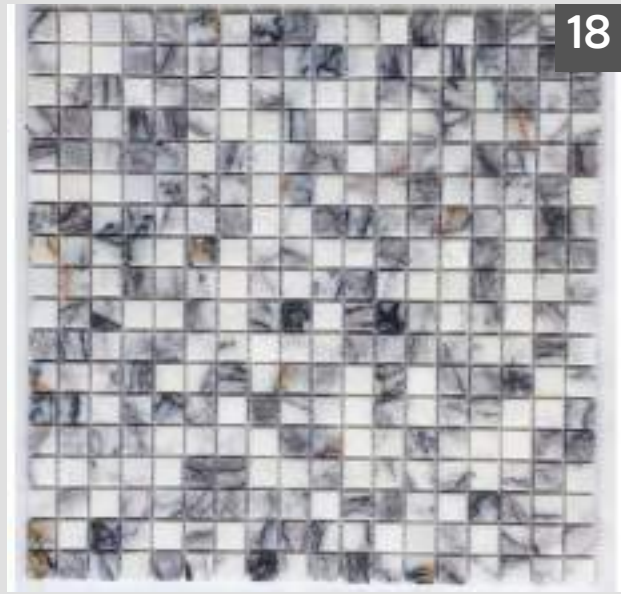

# IN STOCK

17

18

19

20

Our stone mosaics are nature's color symphony, artistry's timeless overture. Each piece, a masterpiece of Earth's own mosaic, is a testament to craftsmanship and creativity. With a spectrum of textures and hues, our mosaics breathe life into your space, infusing it with the enduring magic of nature and the allure of art