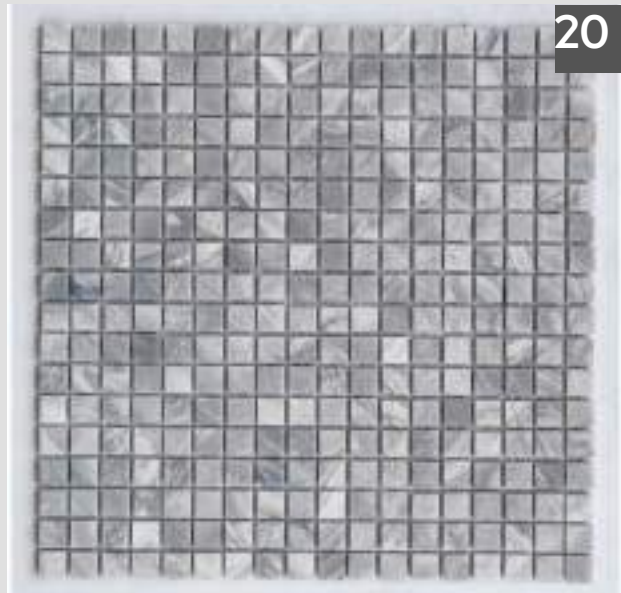

# IN STOCK

17

18

19

20

Our stone mosaics are nature's color symphony, artistry's timeless overture. Each piece, a masterpiece of Earth's own mosaic, is a testament to craftsmanship and creativity. With a spectrum of textures and hues, our mosaics breathe life into your space, infusing it with the enduring magic of nature and the allure of art