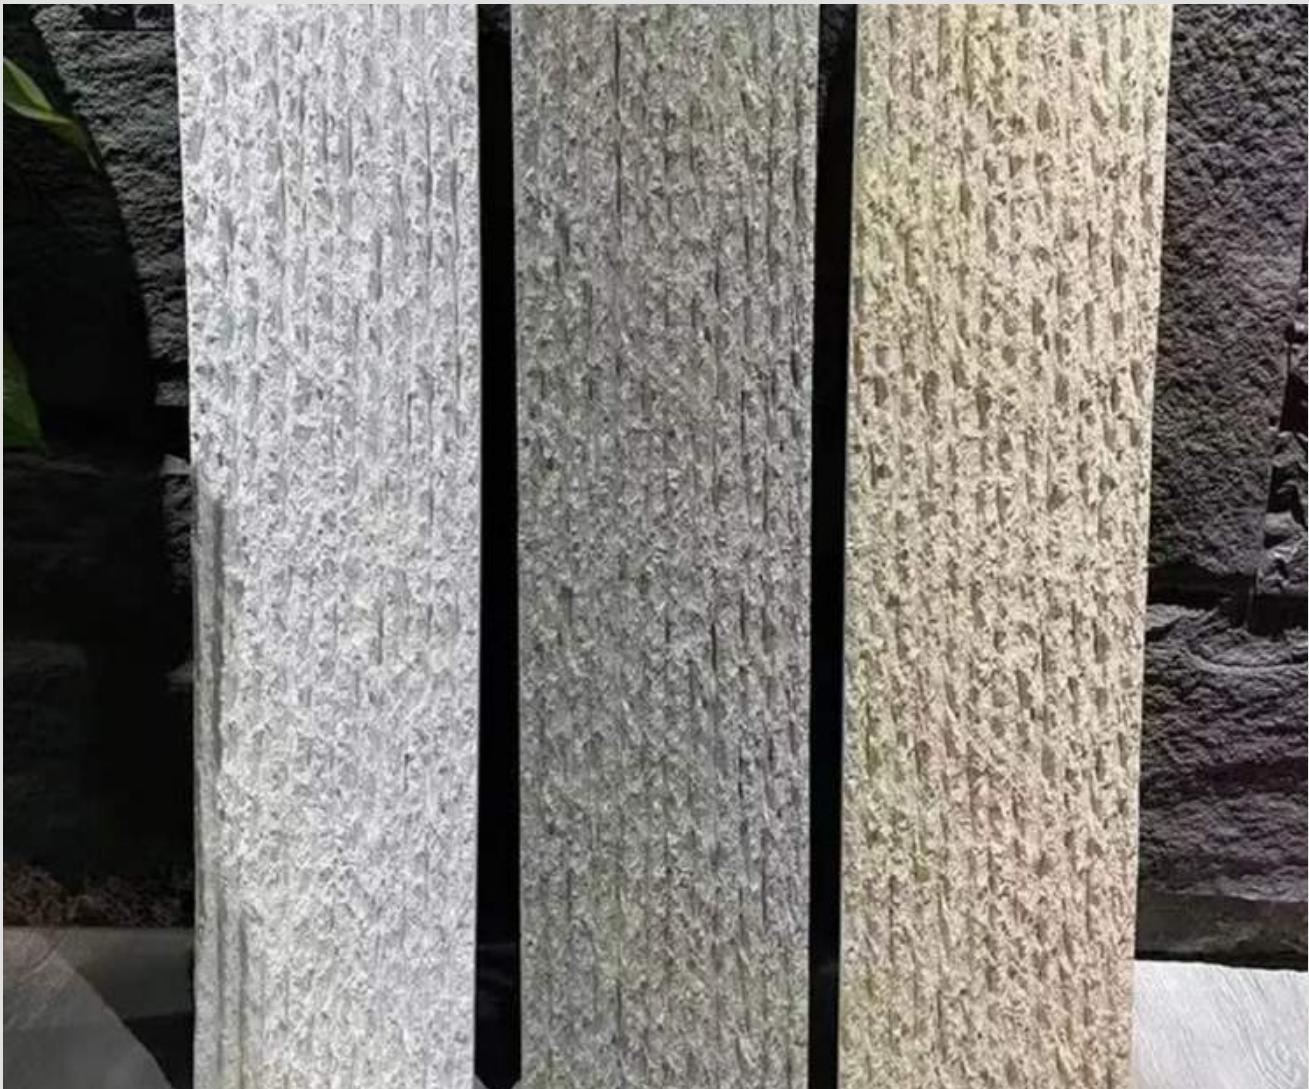

IN STOCK

FLOW STONE

Brand : Da Vinci

Material : PU Veneer

Dimension : 600 MM x 1200 MM

Thickness : 25 MM

Available Colors