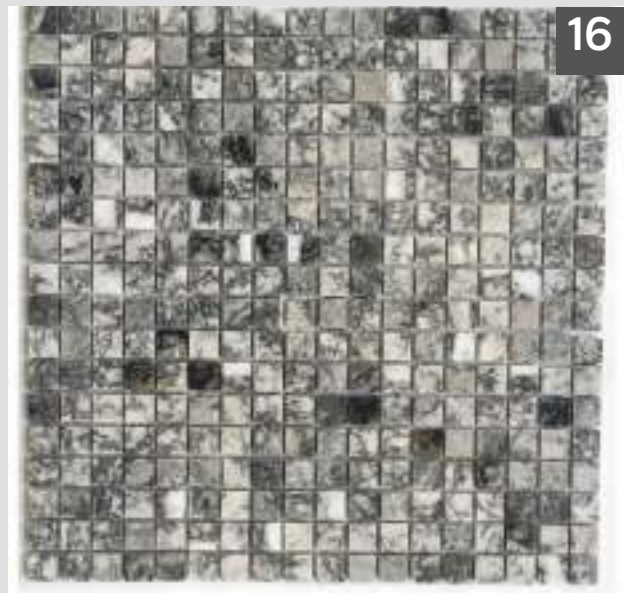

IN STOCK

Where nature's ancient beauty meets art's timeless craftsmanship. Every piece weaves a tapestry of history and elegance, bringing the Earth's rich palette to life. From classic to contemporary, our stone mosaics breathe character and sophistication into your space, creating a story as unique as your own

13

Thassos White Basalt

Size:
30 x 30 cm

Color Mix

[Inq for prices](#)

14

Turkey Grey

Size:
30 x 30 cm

Color Mix

[Inq for prices](#)

15

Silver Grey

Size:
30x 30 cm

Color Mix

[Inq for prices](#)

16

Gucci Grey

Size:
30 x 30 cm

Color Mix

[Inq for prices](#)