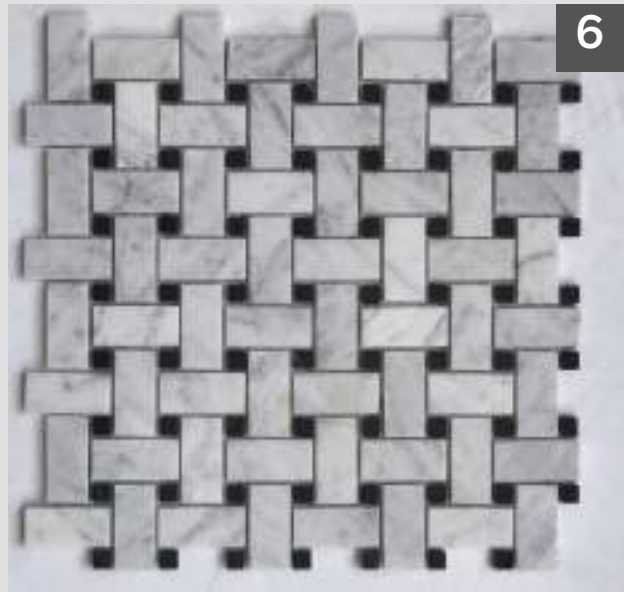

IN STOCK

5

6

7

8

Experience the artistry of stone mosaics, where the Earth's ancient beauty converges with human ingenuity. Our meticulously handcrafted mosaic creations are a symphony of colors and textures, offering a timeless elegance that breathes life into any space. Elevate your surroundings with the enduring allure of stone mosaics, where nature meets design

5

Bianco Carrara

Size:
30 x 30 cm

Color Mix

[Inq for prices](#)

6

Bianco Carrara
Nero Margiua

Size:
30 x 30 cm

Color Mix

[Inq for prices](#)

7

Lilac Marble

Size:
30x 30 cm

Color Mix

[Inq for prices](#)

8

Thassos White

304 stainless steel
Size:
30 x 30 cm

Color Mix

[Inq for prices](#)