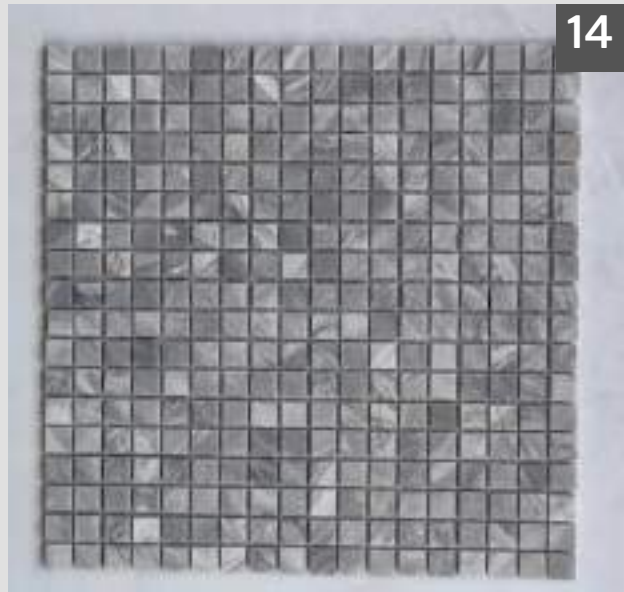

IN STOCK

Where nature's ancient beauty meets art's timeless craftsmanship. Every piece weaves a tapestry of history and elegance, bringing the Earth's rich palette to life. From classic to contemporary, our stone mosaics breathe character and sophistication into your space, creating a story as unique as your own

13

Thassos White Basalt

Size:
30 x 30 cm

Color Mix

[Inq for prices](#)

14

Turkey Grey

Size:
30 x 30 cm

Color Mix

[Inq for prices](#)

15

Silver Grey

Size:
30x 30 cm

Color Mix

[Inq for prices](#)

16

Gucci Grey

Size:
30 x 30 cm

Color Mix

[Inq for prices](#)