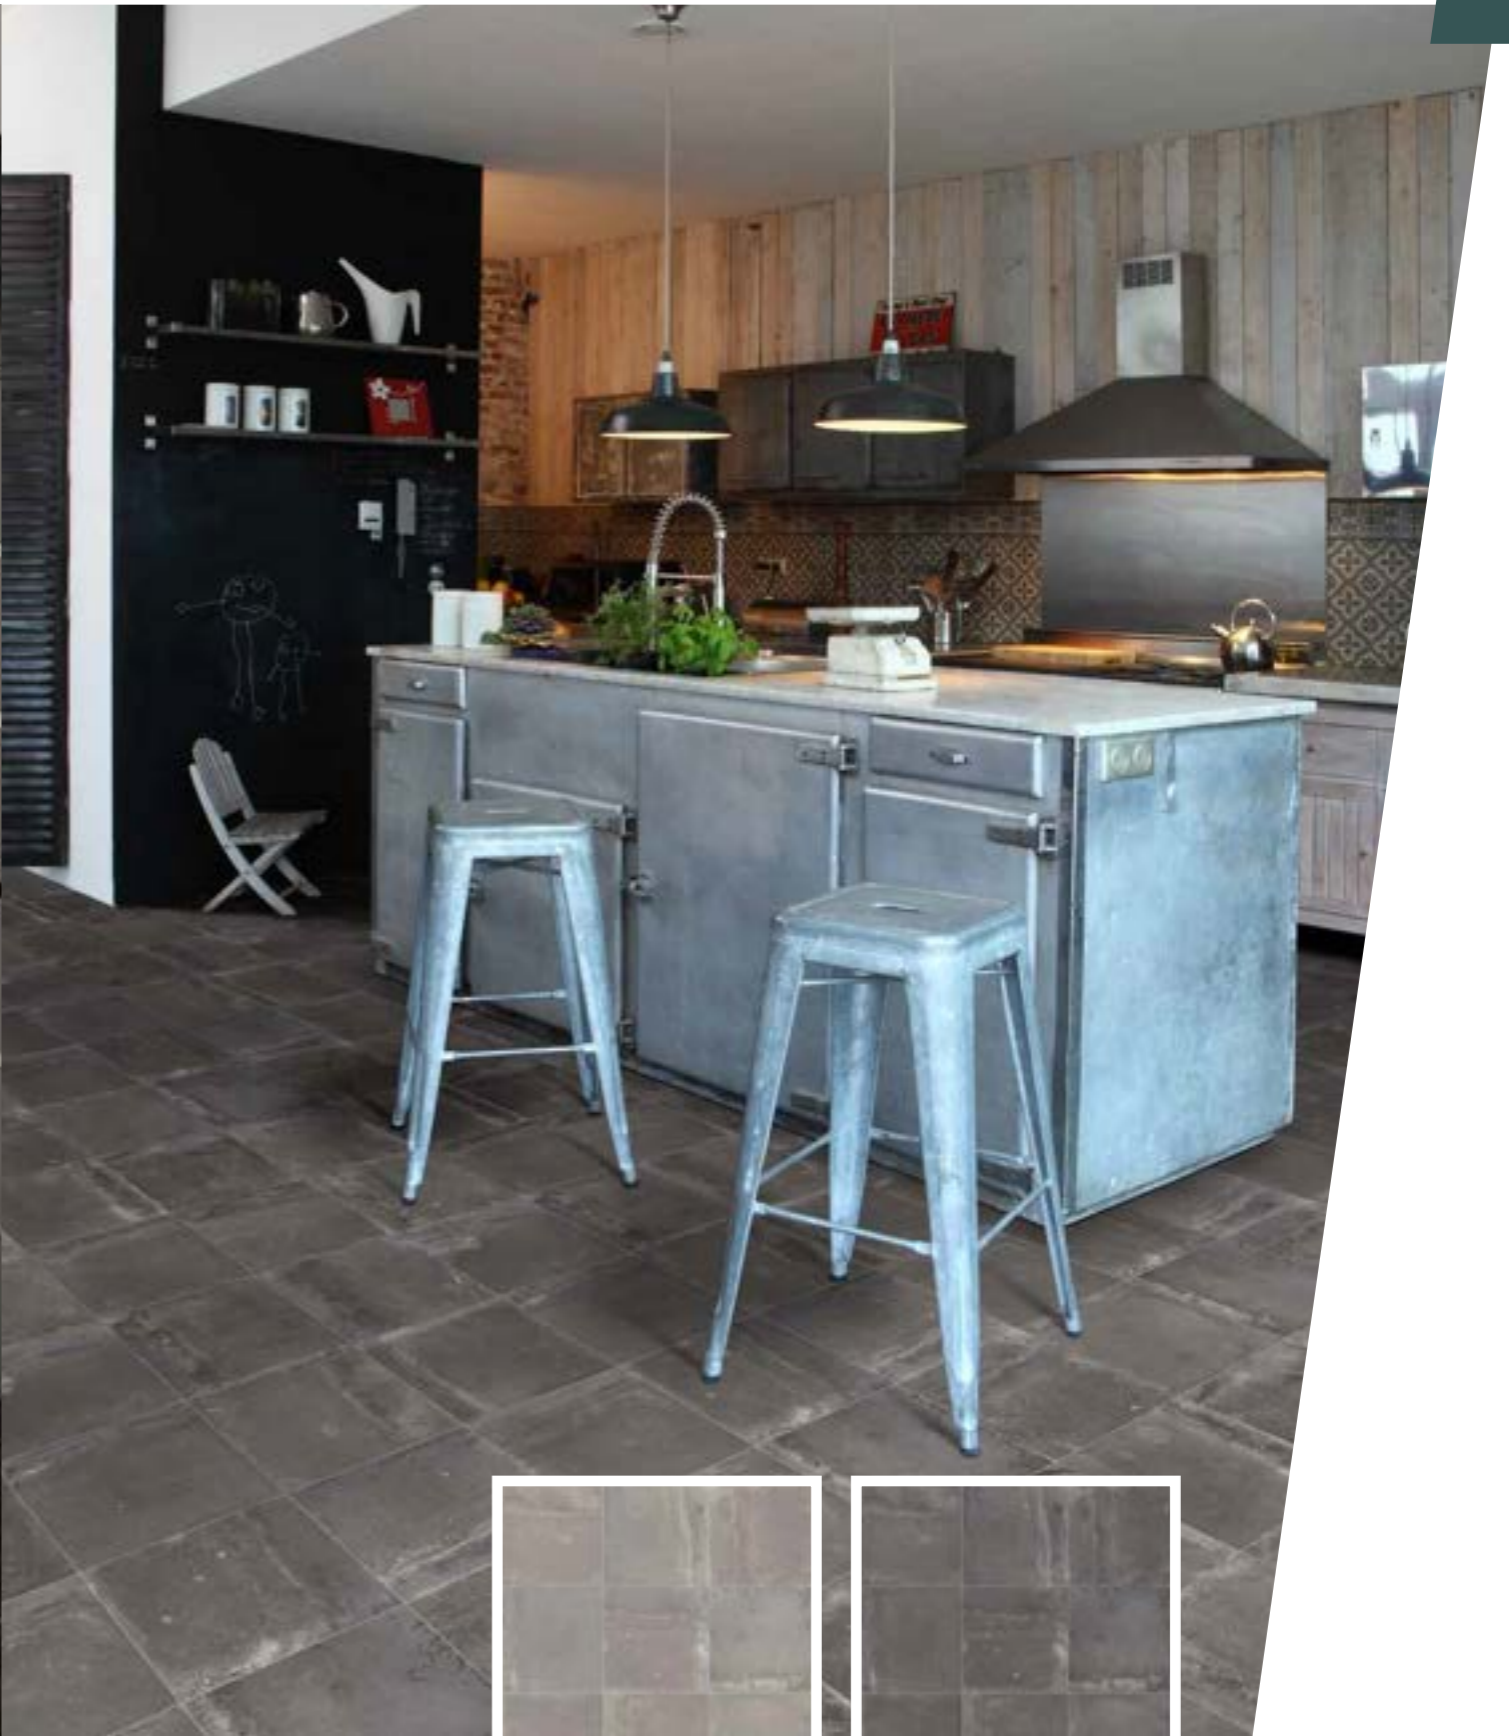

RHODES 669M
Finish: **Sand + Matt** 2/3/4 m
Tile size: 33,3 x 60 cm
Repeat: 200 x 120 cm
2m: 50056326 3m: 50059284 4m: 50056324

RHODES 969M
Finish: **Sand + Matt** 2/3/4 m
Tile size: 33,3 x 60 cm
Repeat: 200 x 120 cm
2m: 50056328 3m: 50059283 4m: 50056323

RHODES 999D
Finish: **Sand + Matt** 2/3/4 m
Tile size: 33,3 x 60 cm
Repeat: 200 x 120 cm
2m: 50059877 3m: 50059876 4m: 50059874

ZURICH 996D
Finish: Sand + Matt 2/3/4 m
Tile size: 33 x 33 cm
Repeat: 200 x 100 cm
2m: 50045609 3m: 50049505 4m: 50045607

ZURICH 999D
Finish: Sand + Matt 2/3/4 m
Tile size: 33 x 33 cm
Repeat: 200 x 100 cm
2m: 50045610 3m: 50049504 4m: 50045608