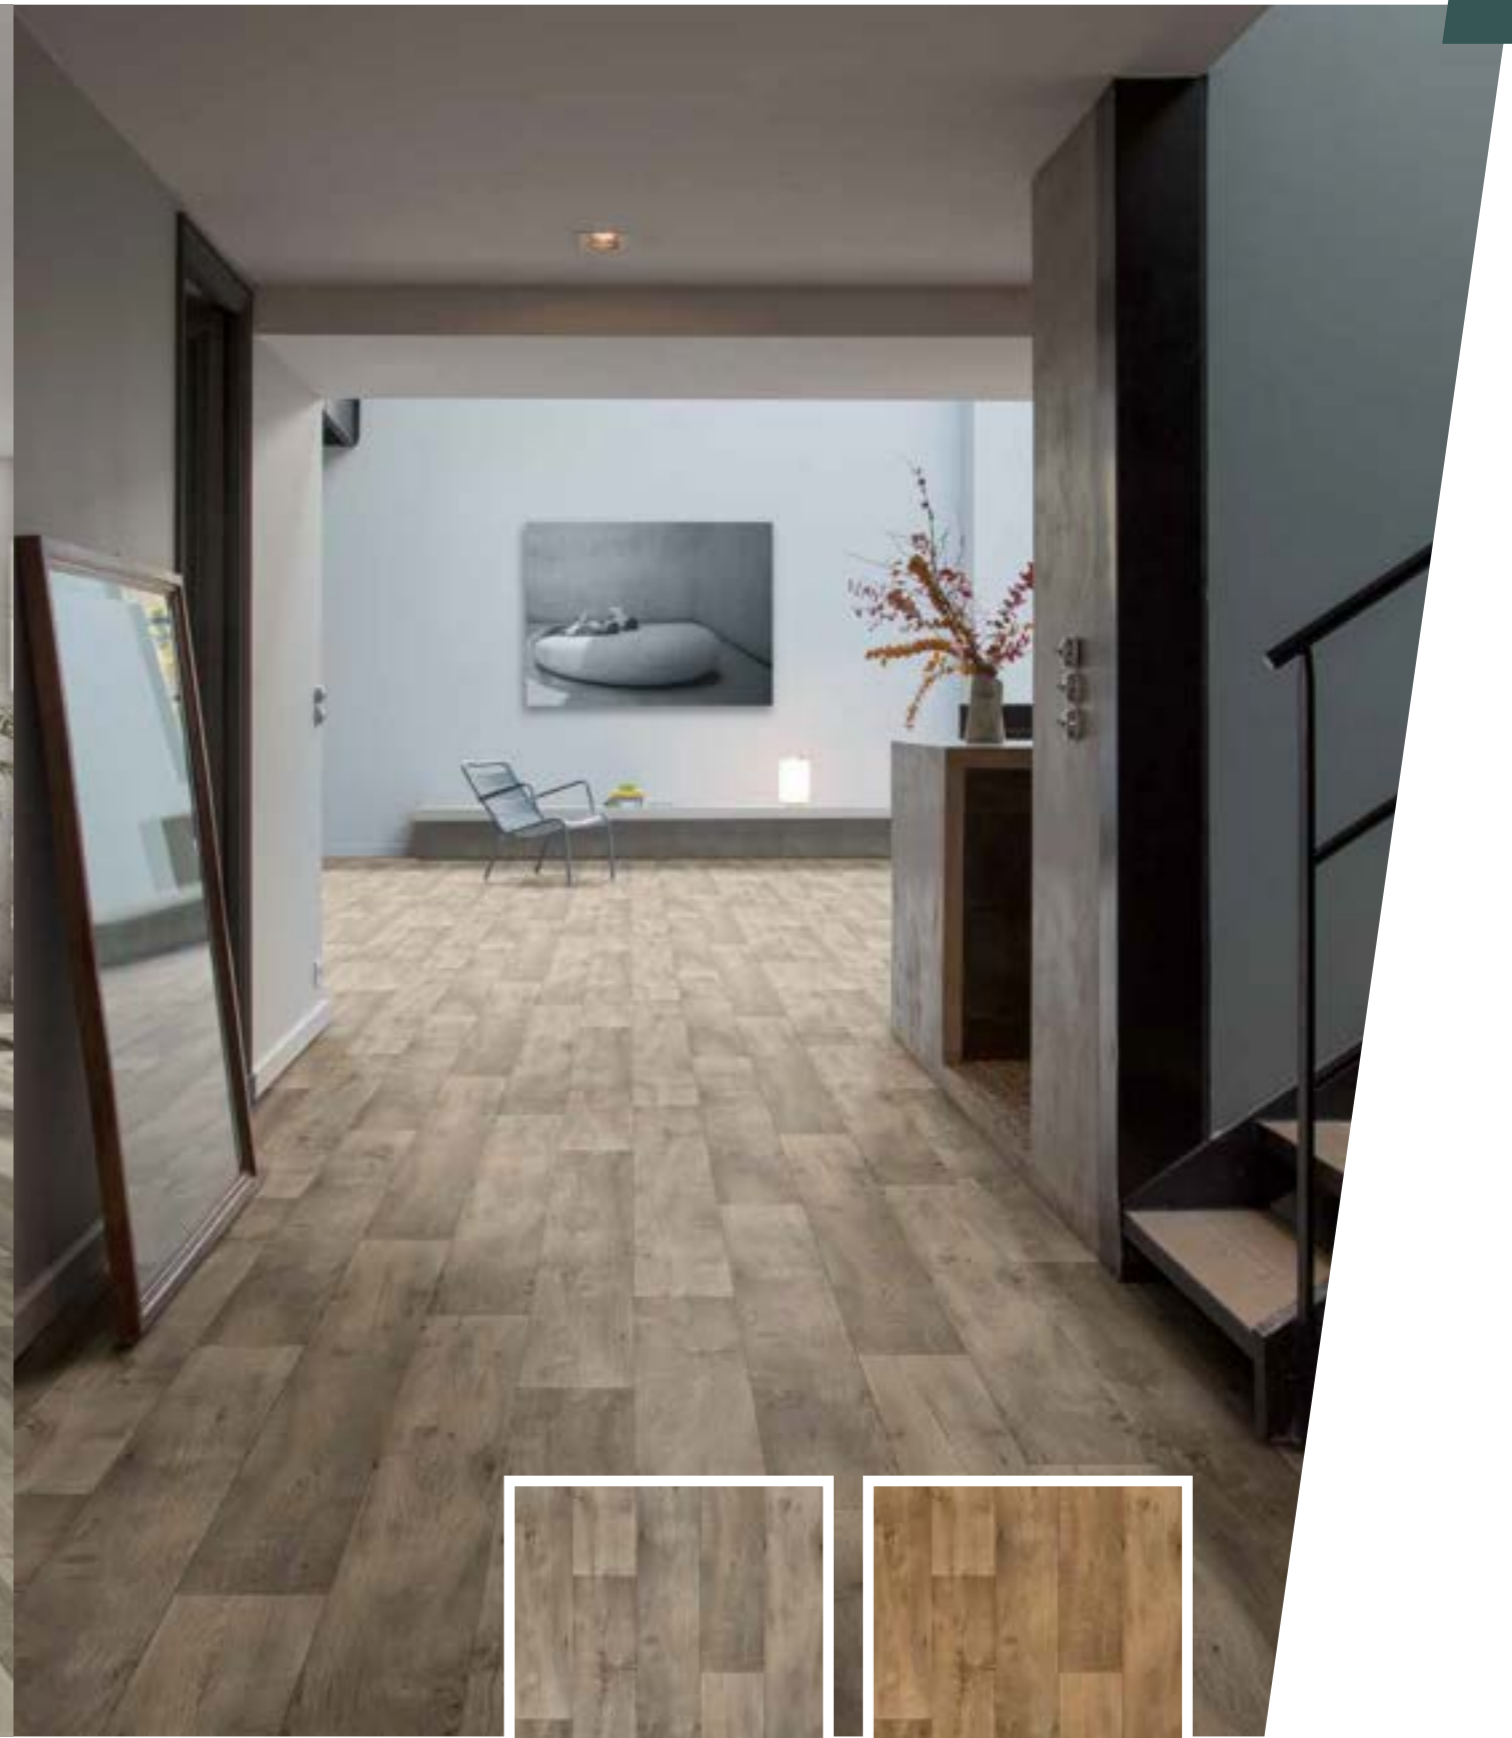

TEX
BVC
TEXTILE
BACKING