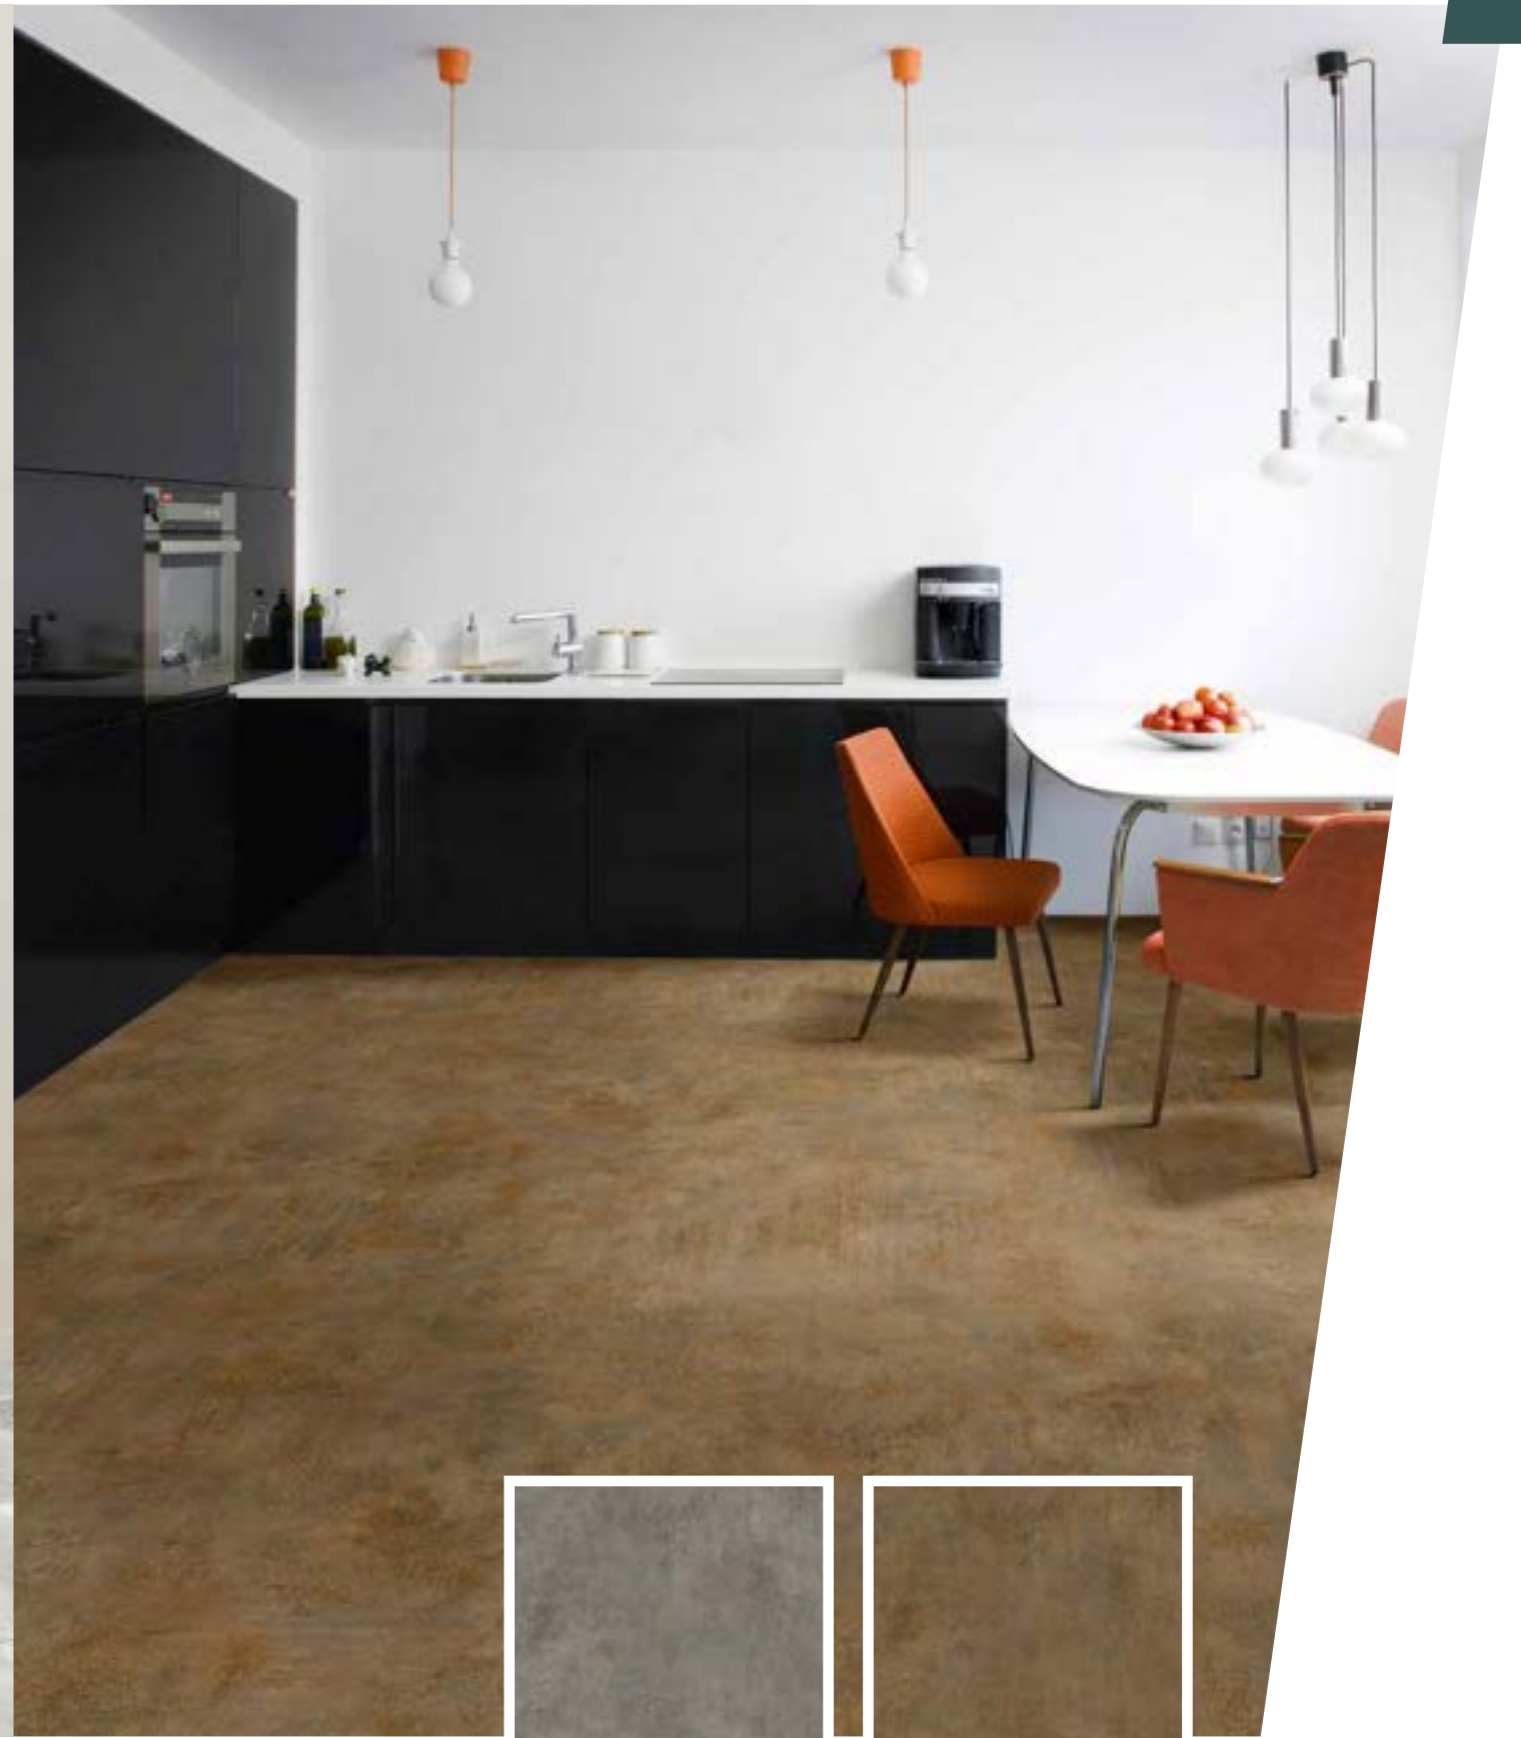

PACIFIC OAK 697D
Finish: **Sand + Matt** 2/3/4 m
Plank size: Diff. widths x 200 cm →
Repeat: 200 x 400 cm →
2m: 50053479 **3m:** 50053480 **4m:** 50053481

DIGITAL PRINT
D

TEX BVC
TEXTILE BACKING

HAMILTON 127M
Finish: **Sand + Matt** 2/3/4 m
Tile size: 25 x 25 cm
Repeat: 200 x 100 cm →
2m: 50053491 3m: 50053492 4m: 50053493