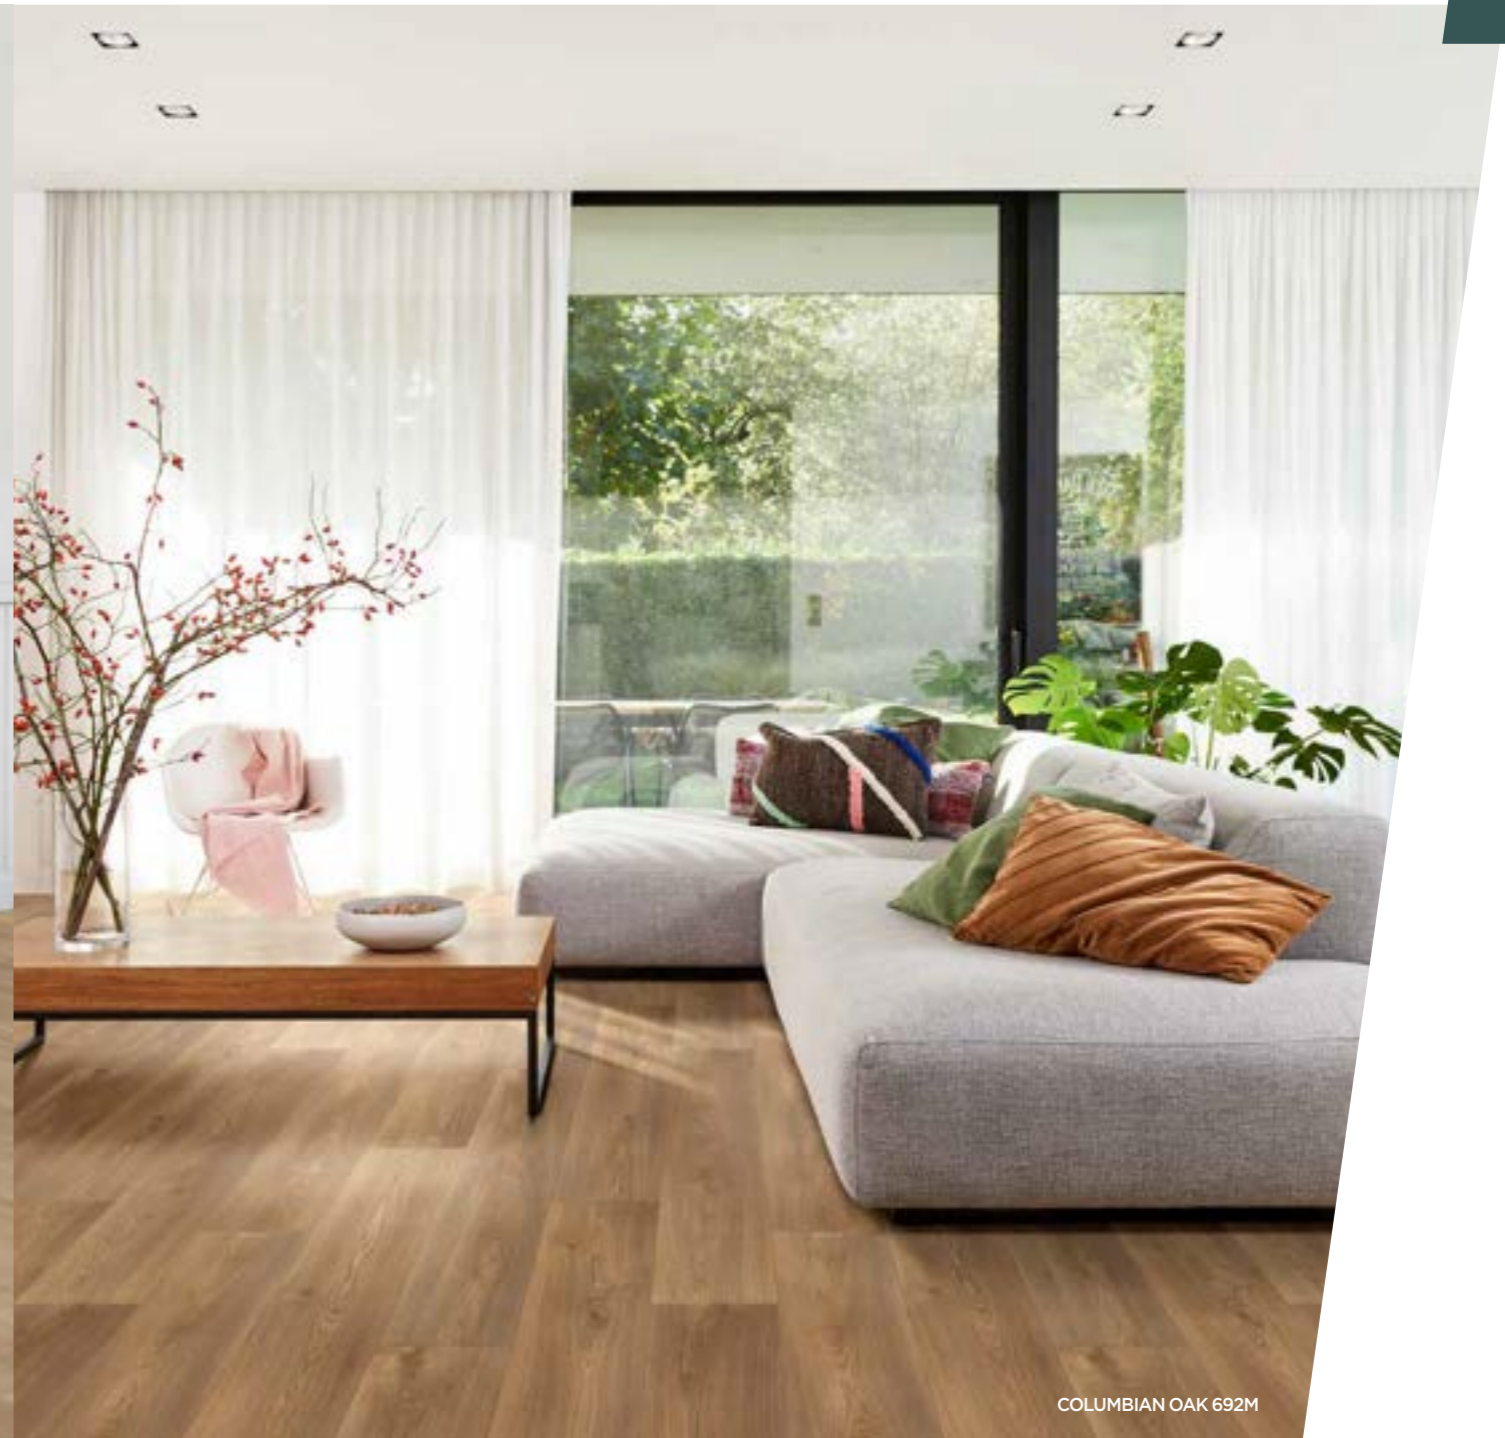

TEX
BVC
TEXTILE
BACKING