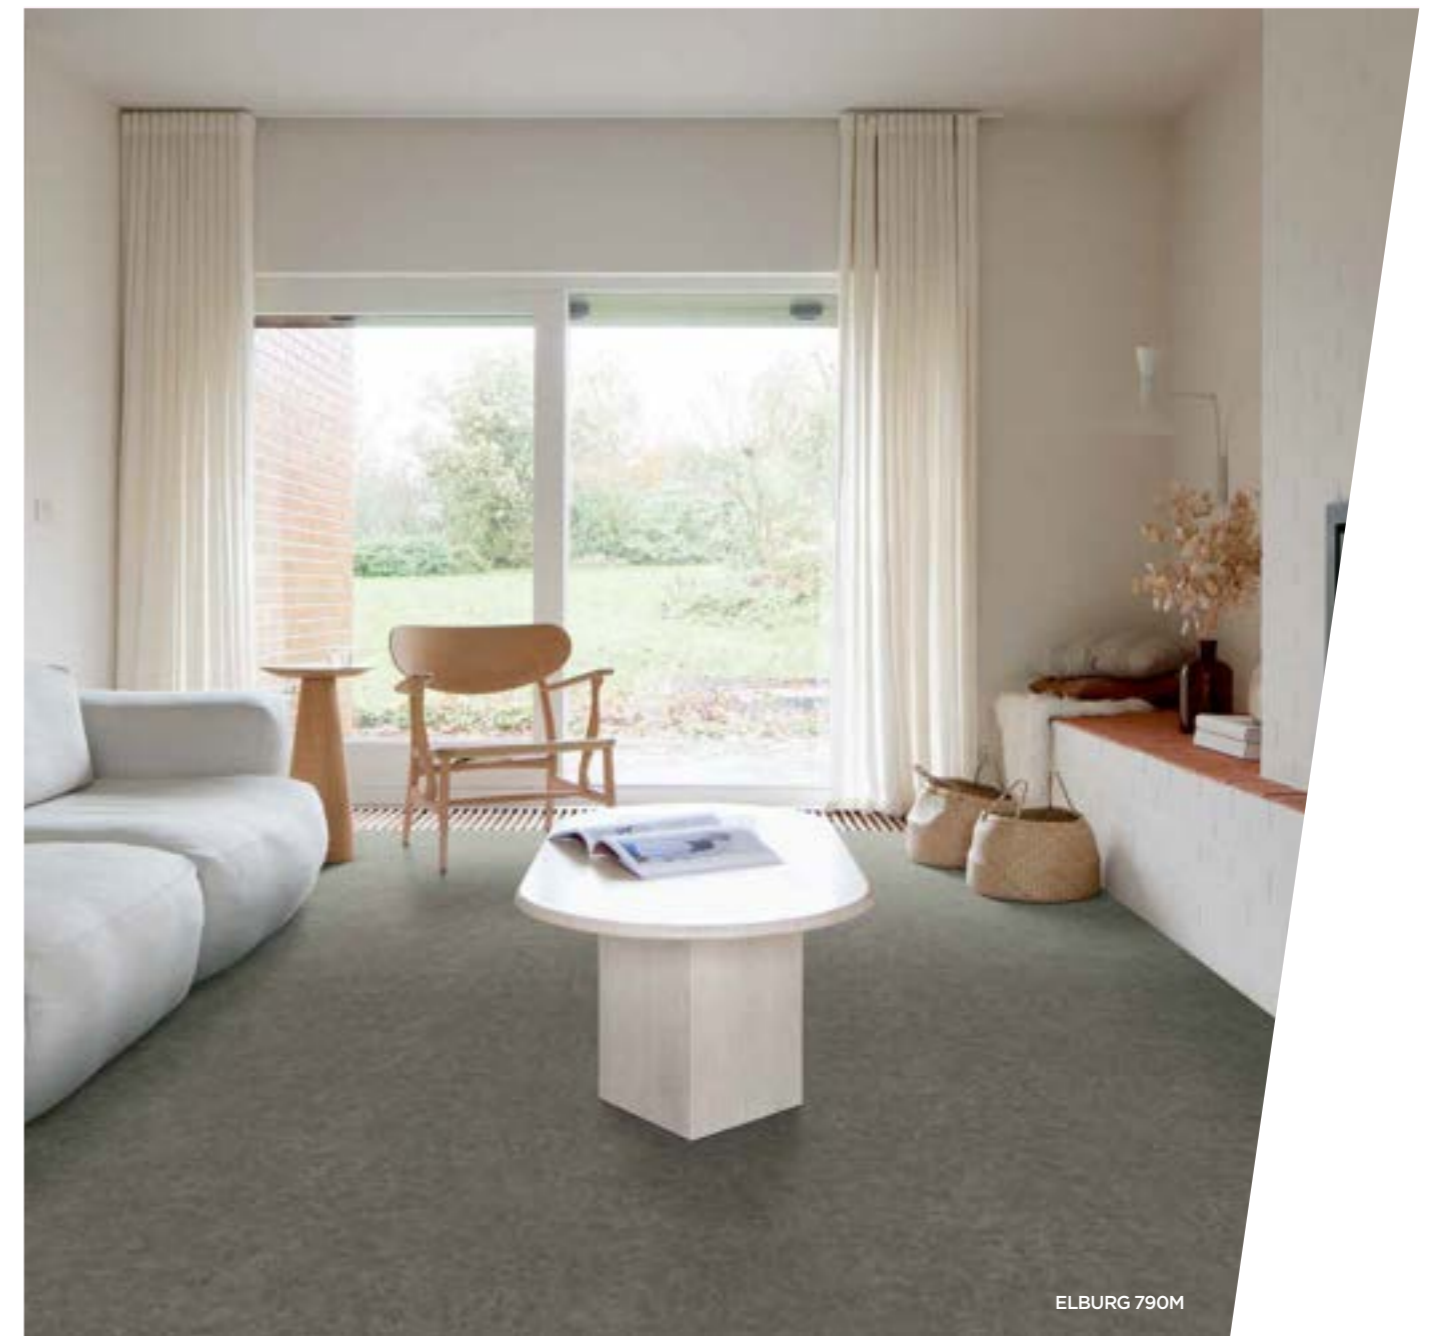

CHARDONNAY 406L

ELBURG 790M