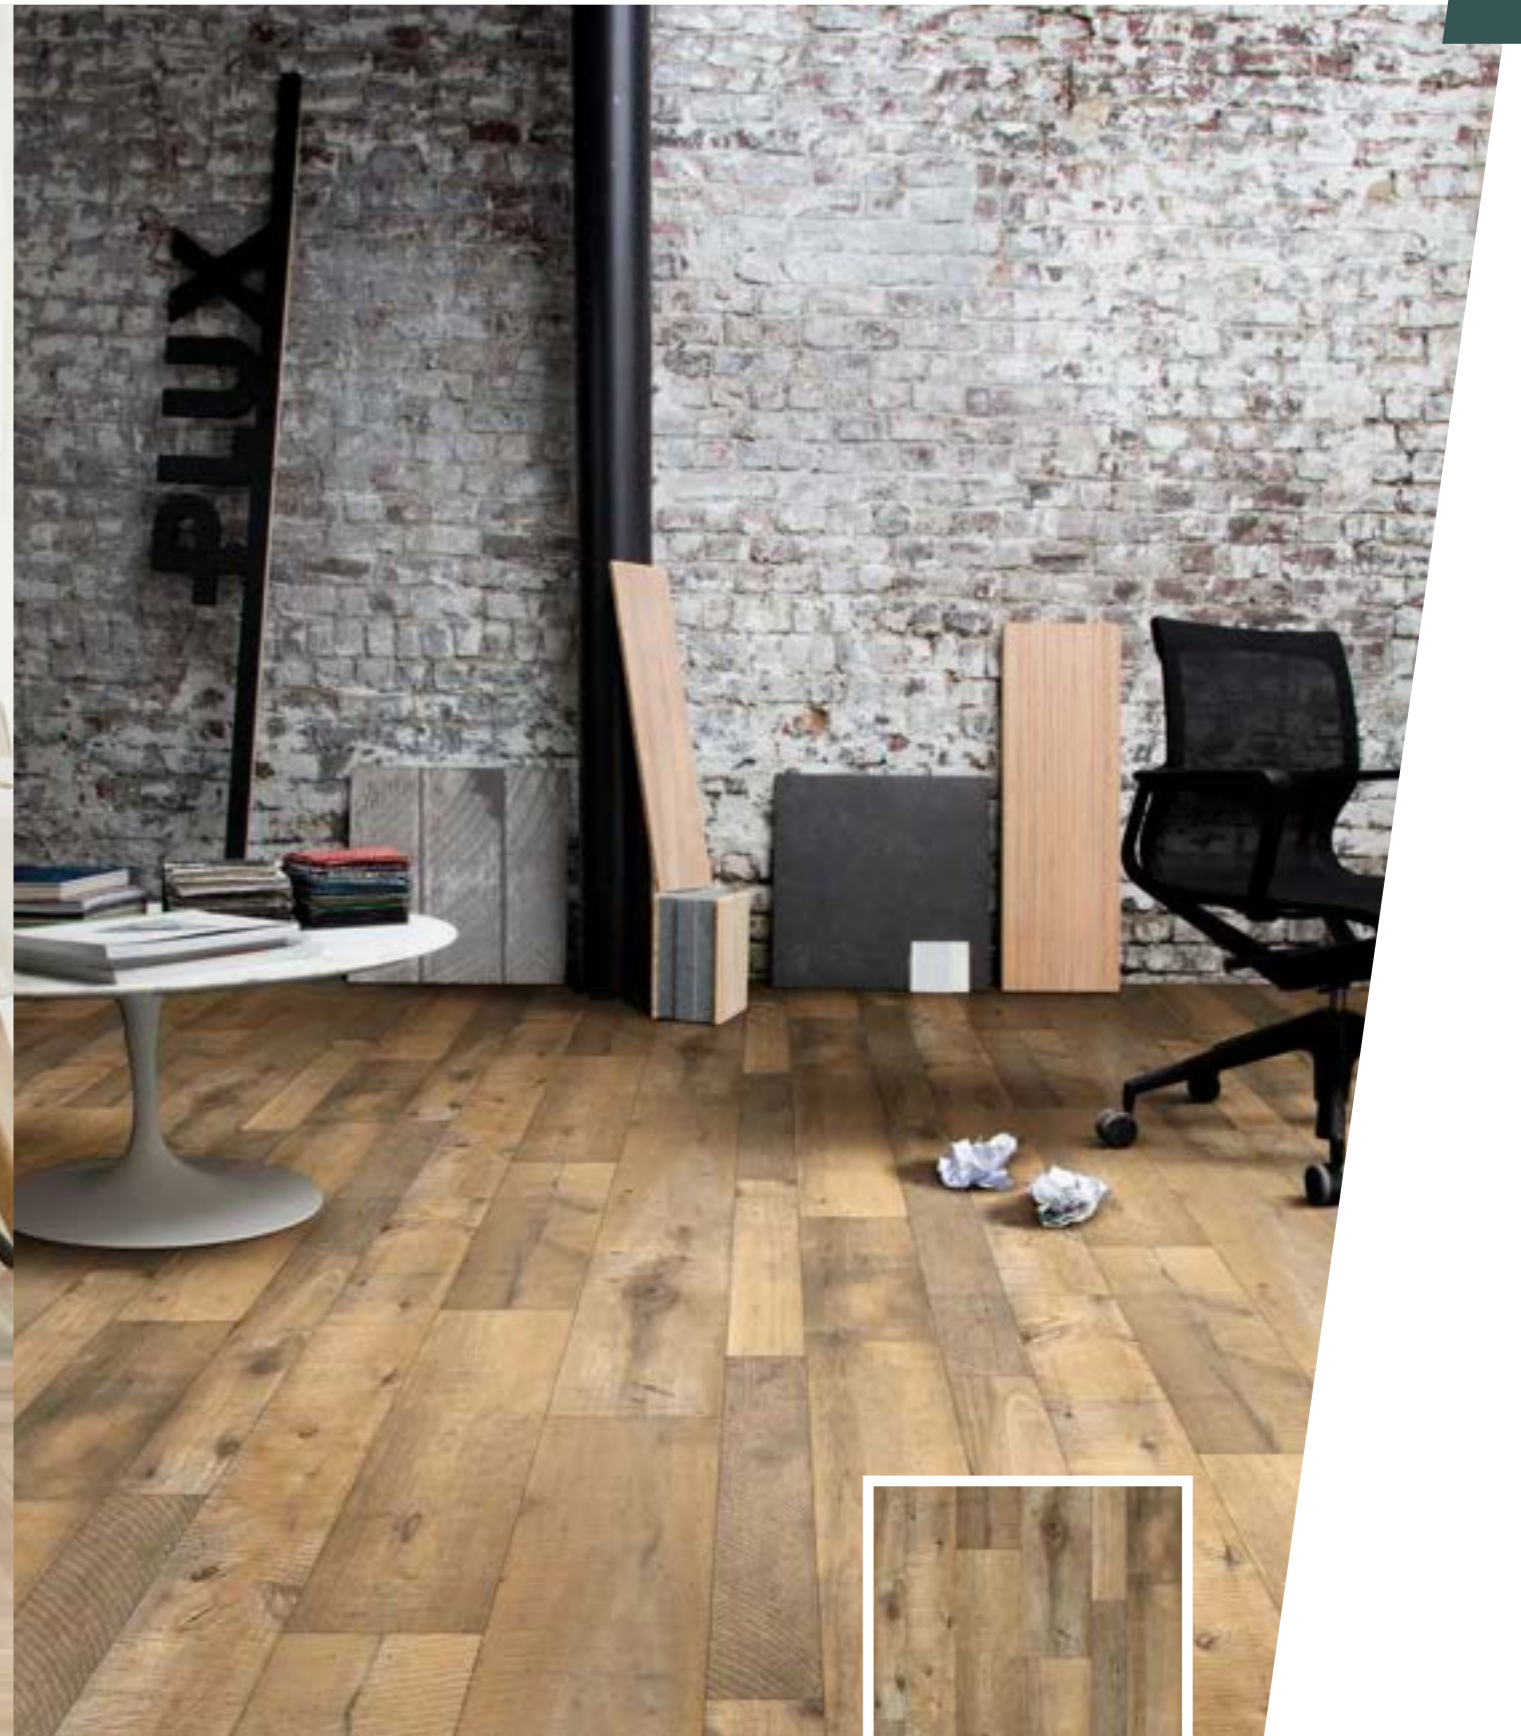

WILLOW
Finish: Sand + Matt
Plank size: Diff. plank sizes
Repeat: 100 x 300 cm
2m: 50059046 4m: 50059033

2/4 m
⇌