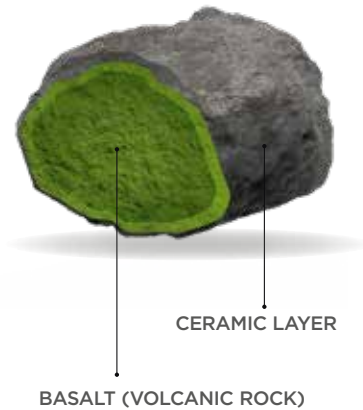

## AESTHETIC WARRANTY

TRANSPARENT ACRYLIC COATING

TEXTURED FINISH  
(VOLCANIC ROCK CHIPS)

BASE LAYER / COAT

MULTIFACE® PRIMER

PROTECTIVE LAYER ZN-MG

STEEL

PROTECTIVE LAYER ZN-MG

MULTIFACE® PRIMER

CERAMIC LAYER

BASALT (VOLCANIC ROCK)

LOW MAINTENANCE

DURABILITY

FEWER LOSSES AFTER INSTALLATION

FLAWLESS FINISH

EASY HANDLING