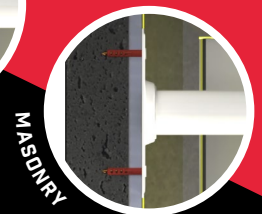

AS SEEN IN
THE VISTRY
INNOVATION
CENTRE

INTRODUCING THE BULLFIX WINDOW GUARD FOR PLASTERBOARD

THE STRONG, SAFE SOLUTION FOR HOUSEBUILDERS TO COMPLY WITH PART O BUILDING REGULATIONS - PROTECTION FROM FALLING

INNOVATIVE SAFETY SOLUTION
COMPLIES WITH 2021 BUILDING REGULATIONS PART O & BS 6180:2011

PROVEN TECHNOLOGY
PATENTED SMART WINGS DISTRIBUTE WEIGHT ON PLASTERBOARD, ELIMINATING COSTLY STUD WORK

VERSATILE INSTALLATION
FITS PLASTERBOARD, WOOD STUD, OR MASONRY WALLS WITH SUPPLIED SCREWS. AVAILABLE IN 1M, 1.25M AND 1.8M LENGTHS.