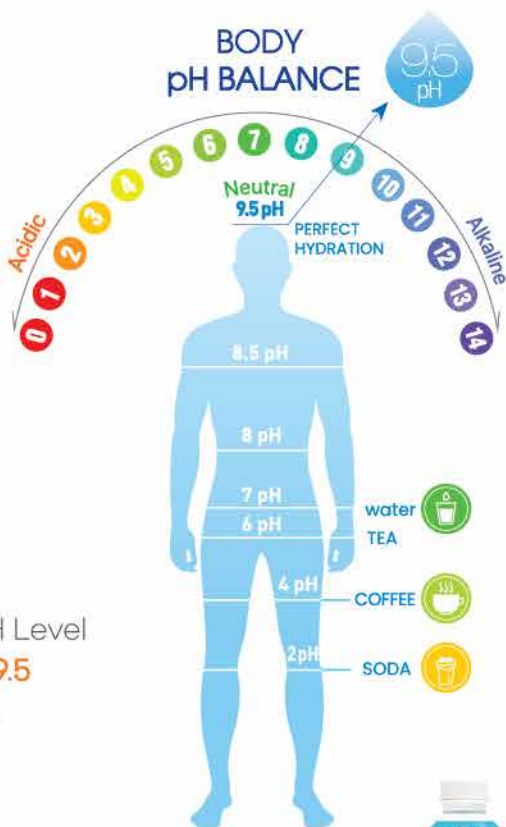

Premium Health Beverage

Alkaline

9.5 pH

WATER

ELECTROLYTES

ENHANCED
MINERALIZE

Regulate your body's pH Level with **Alkaline Water pH 9.5** that is ionically charged.

- ☒ pH Balance (Ionized to pH 9.5+)
- ☒ Electrolytes enhanced
- ☒ Hydration supplement
- ☒ Ultra purified
- ☒ Revitalize mineralize

A REFRESHING SOLUTION FOR HYDRATION

Healthy water that your body loves

ELECTROLYTES

SMART WATER

ENERGY

8.5 pH

+ MINERAL HYDRATION

- ☒ Enhanced water / Lactobacillus
- ☒ Refreshing Low calorie drink

PET 500ml