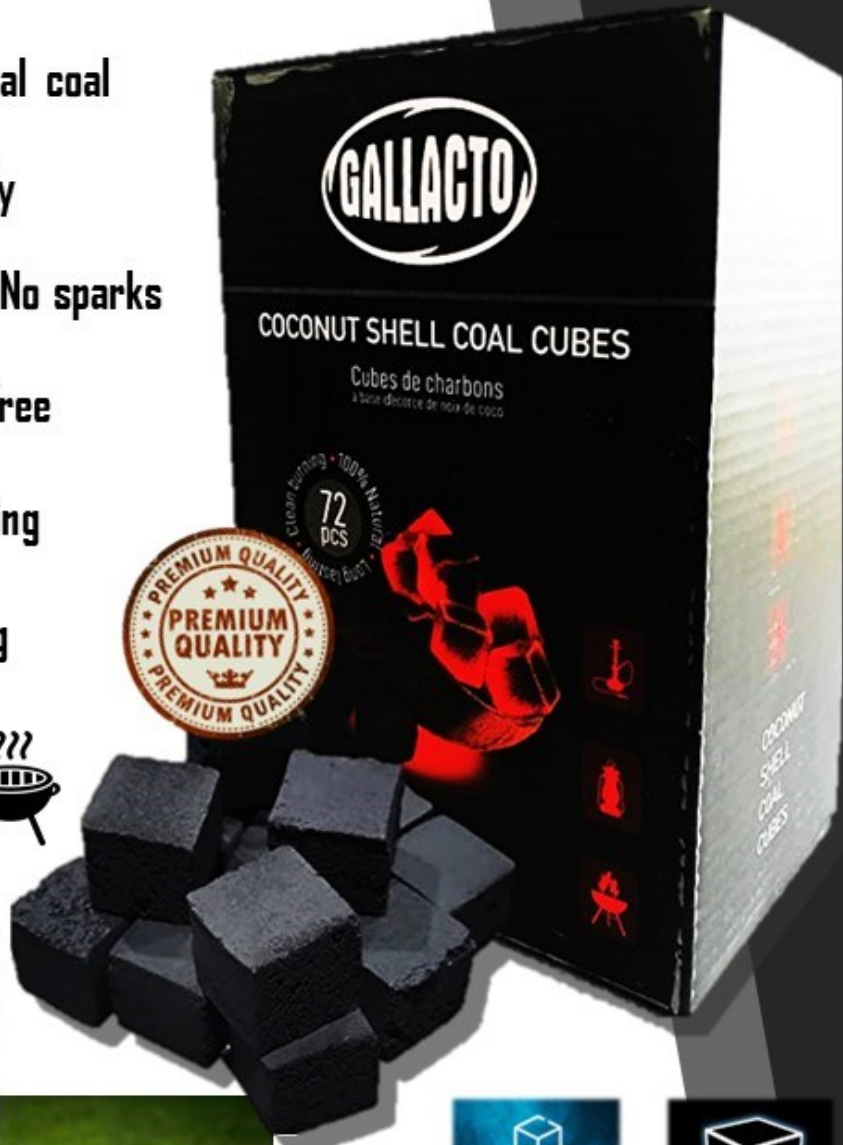

COCONUT SHELL COAL CUBES

- 100% Natural coal
- Eco-Friendly
- No odour | No sparks
- Chemical Free
- Clean burning
- Long lasting

Import & Distributed by :
Serendib Global Foods Ltd
Don House, Lodge road, Witney
Oxford OX298LQ

Find us on :

PRODUCT DESCRIPTIONS	QTY	Layer QTY	Pallet QTY
Gallacto Coconut Coal Cubes	72pcs(1kg) X 6	30	150