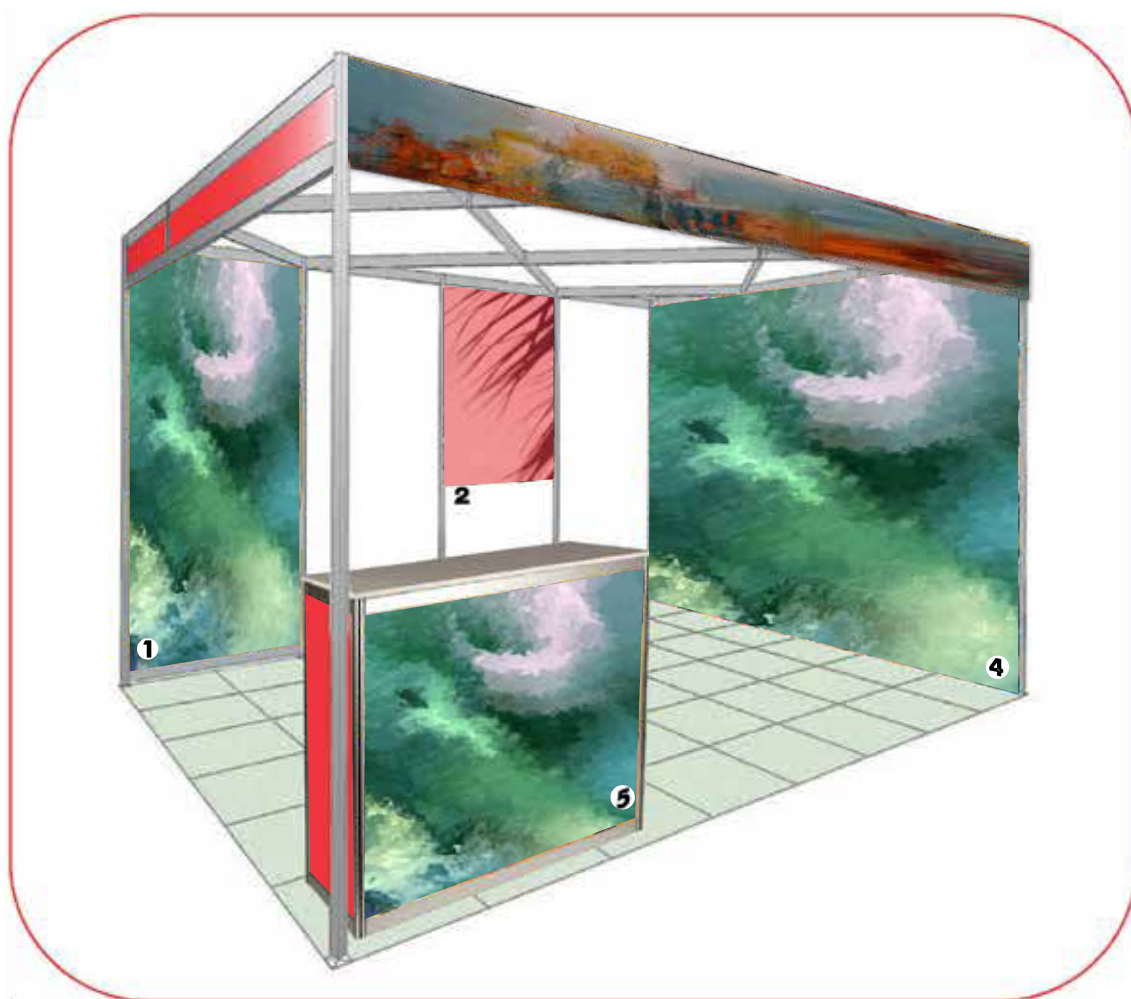

Graphic Options for Standard Shell Scheme

1. Full size printed infill panel to fit between upright protruding poles.
Cost per panel @ £190.00 + 20% VAT.
2. Half size printed panel 945mm x 1200mm.
Cost per panel @ £100.00 + 20% VAT.
3. Printed polyboard panel fixed directly to the shell-scheme fascia.
£40 + VAT = cost per metre of width x 300mm high.
4. Printed banner graphic, wrapped to timber frame and hung from the shell scheme.
Cost @ £210.00 + 20% VAT per linear metre (each metre in width).
5. Furniture graphics applied direct to counters, tables, cupboards etc.
Please call for a separate quote.