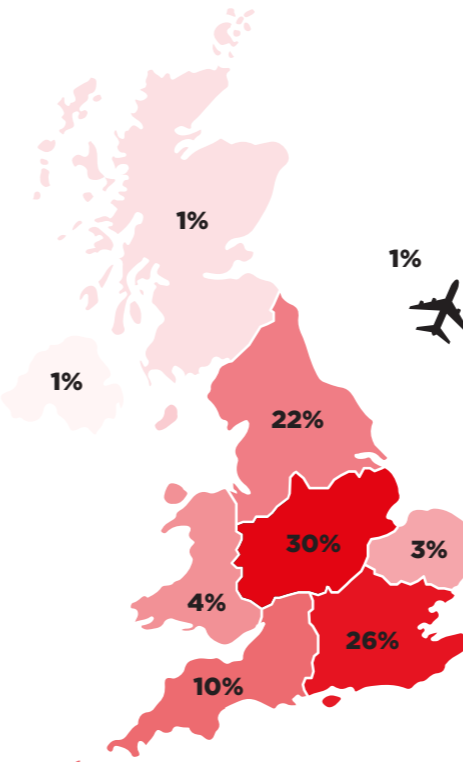

JOB FUNCTIONS

	2019	2022
Owners/Directors	60%	47%
Managers	27%	24%
Sales/Marketing	10%	19%
Other	3%	10%

NUMBER OF EMPLOYEES PER COMPANY

1 - 25		63.06%
26 - 75		14.81%
76 - 150		7.49%
150+		14.64%

CUSTOMER GEO LOCATION