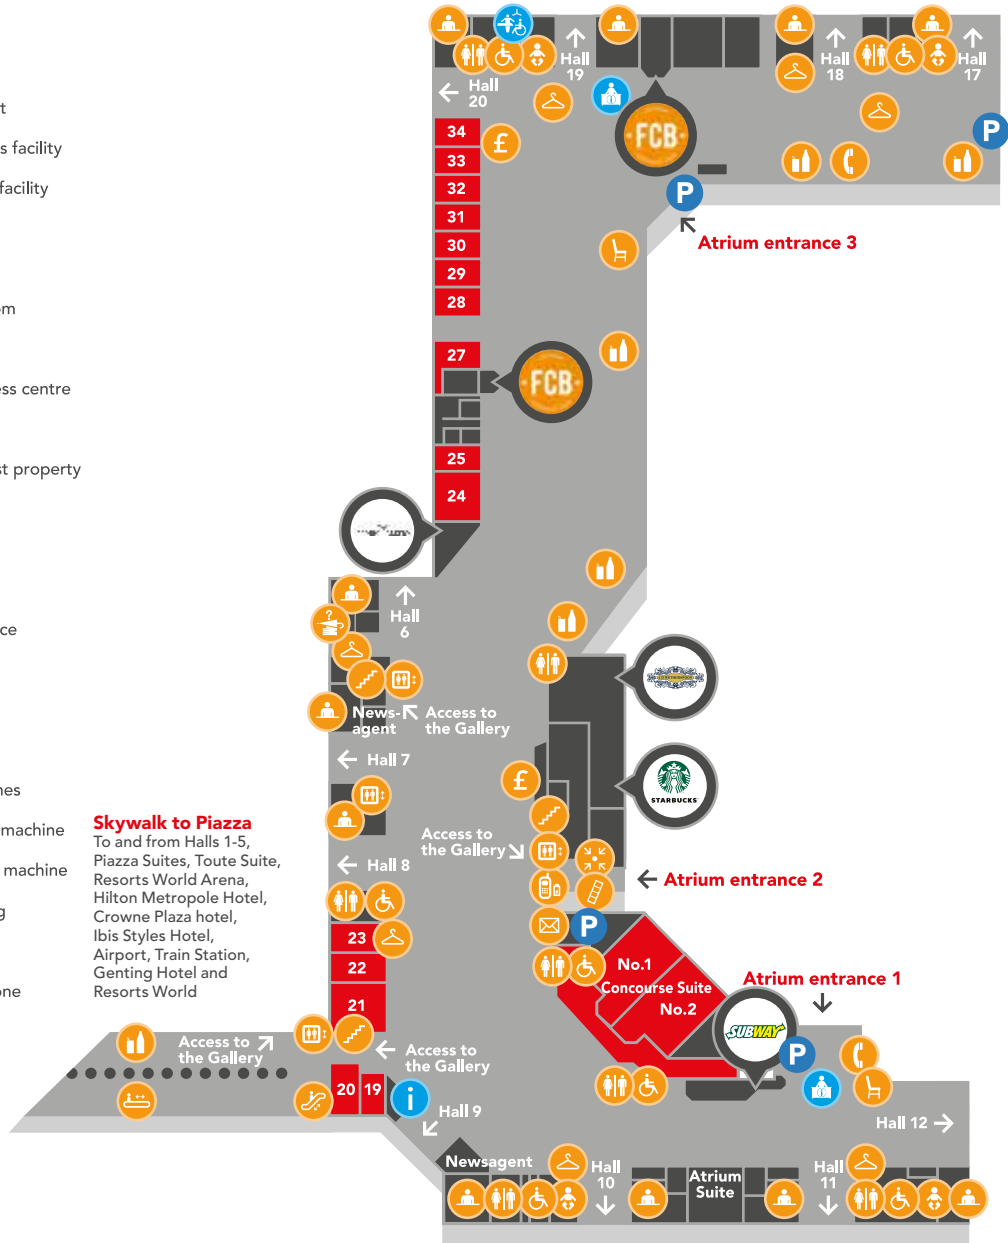

Key

-  Accessible toilet
-  Changing Places facility
-  Baby changing facility
-  Cash machines
-  Cloakroom
-  Conference room
-  Escalator
-  Visitor & business centre
-  Welcome desk
-  Security and lost property
-  Meeting point
-  Lift
-  Travelator
-  Organisers' office
-  Stairs
-  Telephone
-  Toilets
-  Vending machines
-  Drinks vending machine
-  Passport photo machine
-  Mobile charging
-  Post box
-  Take a break zone

Skywalk to Piazza
 To and from Halls 1-5,
 Piazza Suites, Tote Suite,
 Resorts World Arena,
 Hilton Metropole Hotel,
 Crowne Plaza hotel,
 Ibis Styles Hotel,
 Airport, Train Station,
 Genting Hotel and
 Resorts World

Atrium Map