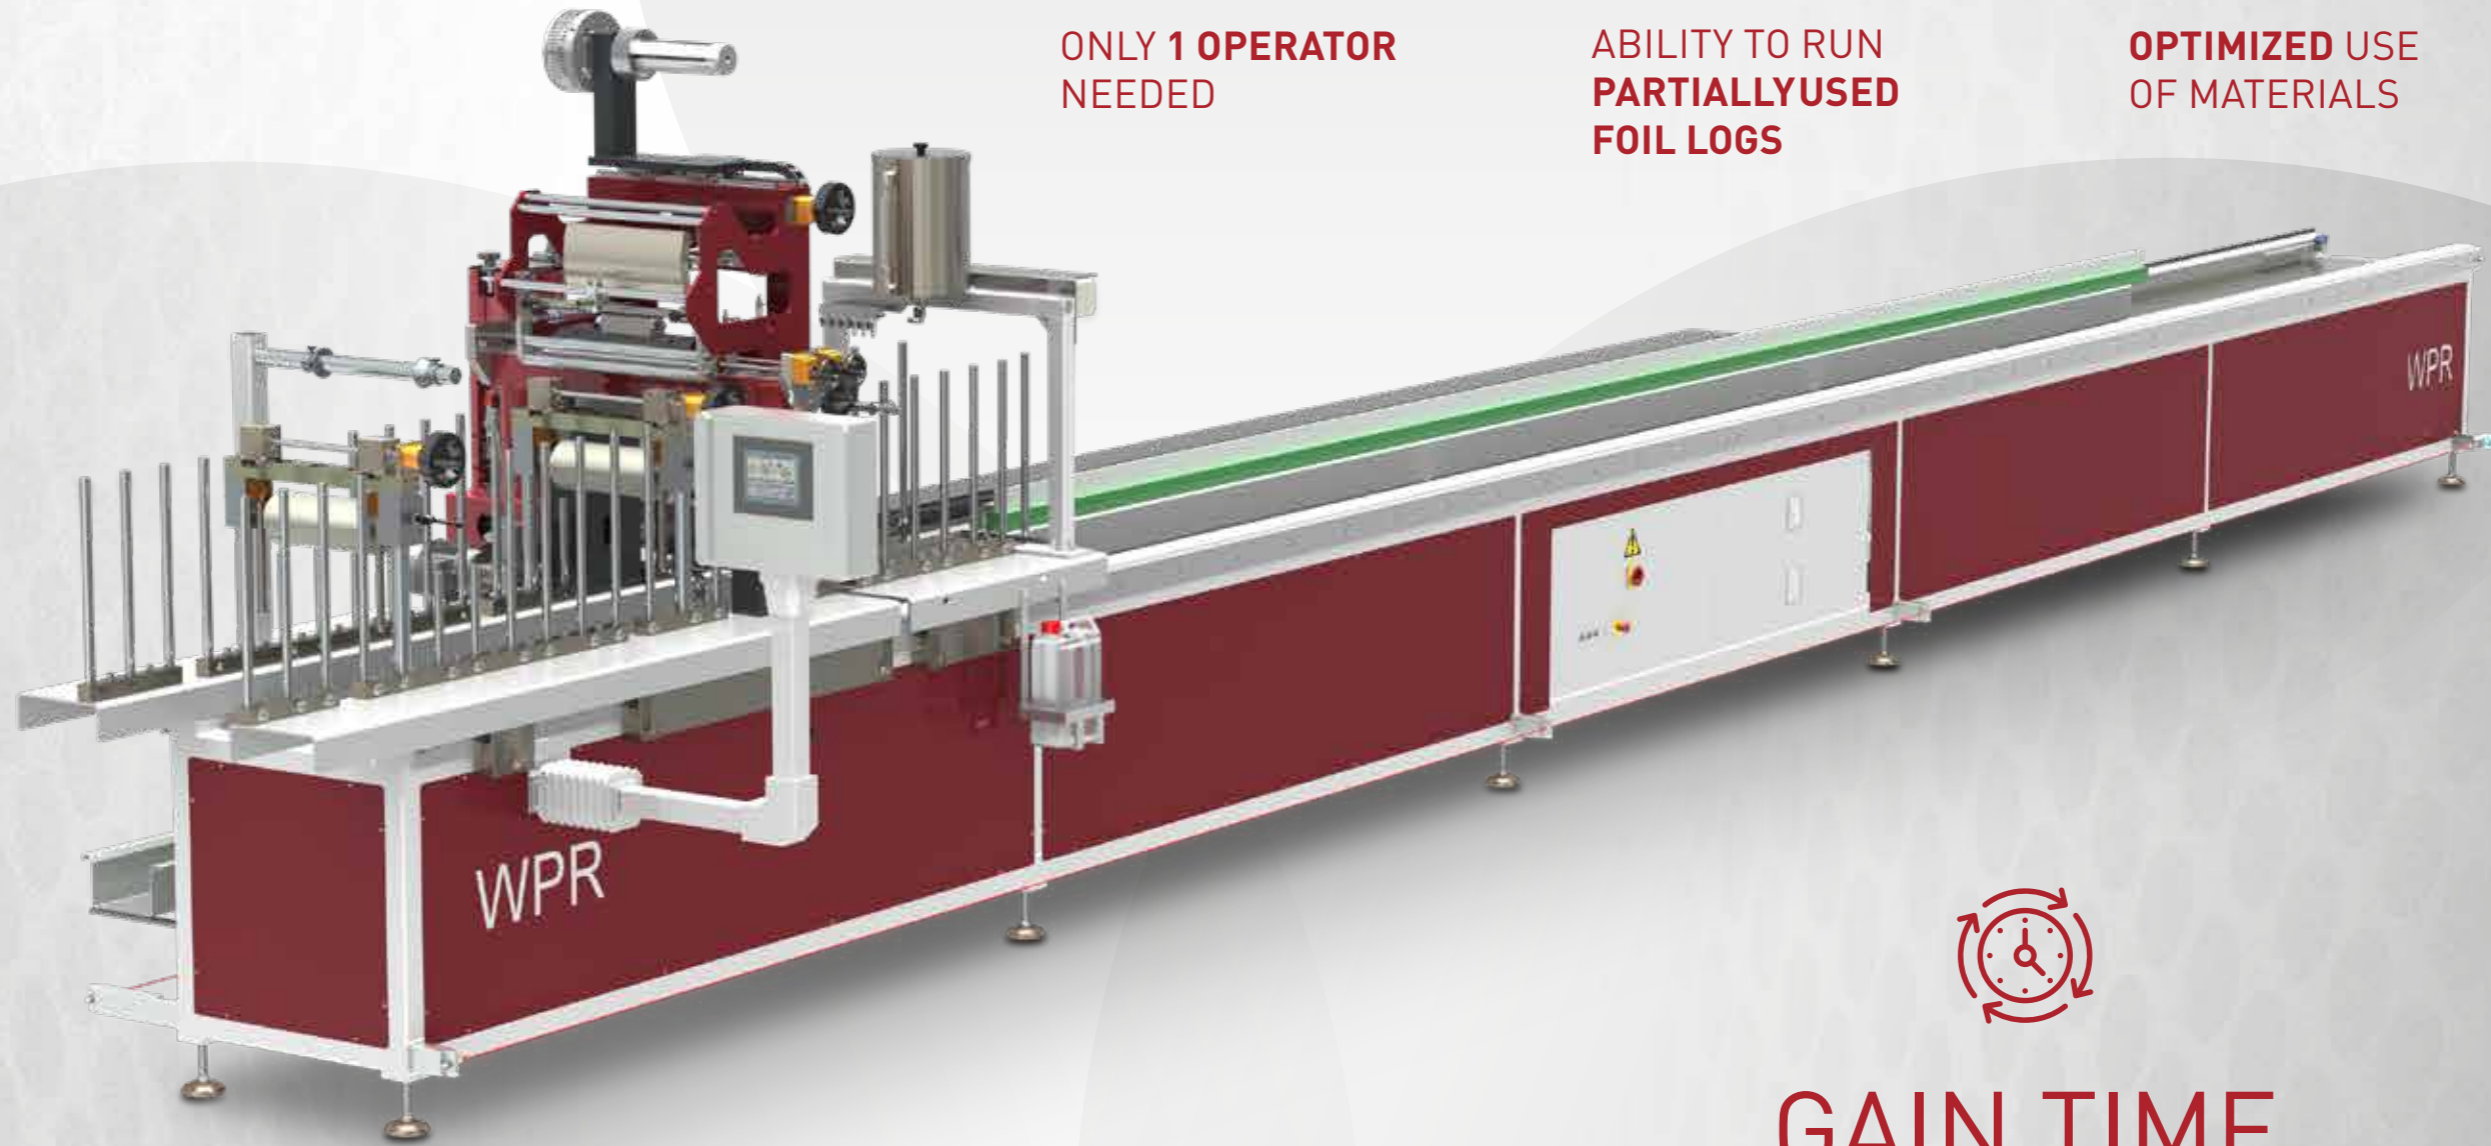

FLEXI
VERSATILITY

FLEXI

HAS IT ALL

SAVE COSTS

**ONLY 1 OPERATOR
NEEDED**

**ABILITY TO RUN
PARTIALLY USED
FOIL LOGS**

**OPTIMIZED USE
OF MATERIALS**

GAIN TIME

**ALLOWS
FAST SET-UPS**

**REDUCES LEAD
TIMES TO A
MINIMUM**

**INCREASES THE
PRODUCTIVITY
OF YOUR OTHER
LAMINATION LINES**

FLEXIBILITY

**FOR ANY LOT SIZES
(EVEN A SINGLE BAR)**

**FOILS A WIDE RANGE
OF PROFILE SHAPES**

**FOR PVC AND
ALUMINIUM PROFILES**