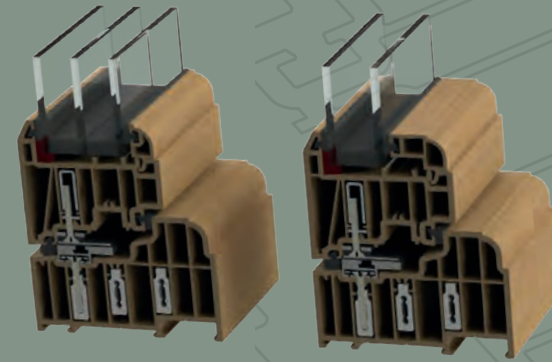

9 REASONS TO CHOOSE *Residence 9*

— *Colour & Style*

Residence 9 is available as standard in 21 carefully curated colours, with the option of more colours by special request or to be sprayed in any RAL colour to match your favourite paint.

— *Chamber Design*

Residence 9 is engineered to meet current and anticipated future standards. Other window frames are typically 3 or 5 chambers and are usually 70mm wide, Residence 9 is made to CEN A wall thickness and has 9 chambers and is 100mm wide, resulting in superior thermal, acoustic, strength and security performances.

— *Safe & Secure*

Residence 9 is made to CEN A wall thickness. This is the highest classification in Europe. Together with intelligent design details and screw retention reinforcements, locks and hinges are secured firmly into position. Residence 9 is also specifically designed to accommodate the additional weight of triple glazed units, allowing heavy duty hinges to fit and operate perfectly. A night vent option is also available.

— *Modern Manufacturing*

Residence 9 windows and doors have been designed to embrace multiple manufacturing techniques. Fully tested for use with and without glass bonding. Traditional mechanical joints should always be glass bonded, whilst the Timberweld™ and other welded methods allow the glass to be fitted on site.

— *Fully Foiled 'Easy Clean' Rebates*

Residence 9 which is fully foiled to match the chosen internal colour of your window. This means you get that authentic timber look even when the window is open. It's intelligently designed with an 'easy clean' rebate for your convenience. This unique design makes it easy to wipe clean by avoiding sharp corners, which attract dirt. A classic design, for modern living.

— *Internal Beads*

Residence 9 has internal beads for security. Glazed with beads on the inside to prohibit would-be intruders from gaining entry by removing the beads/glass.