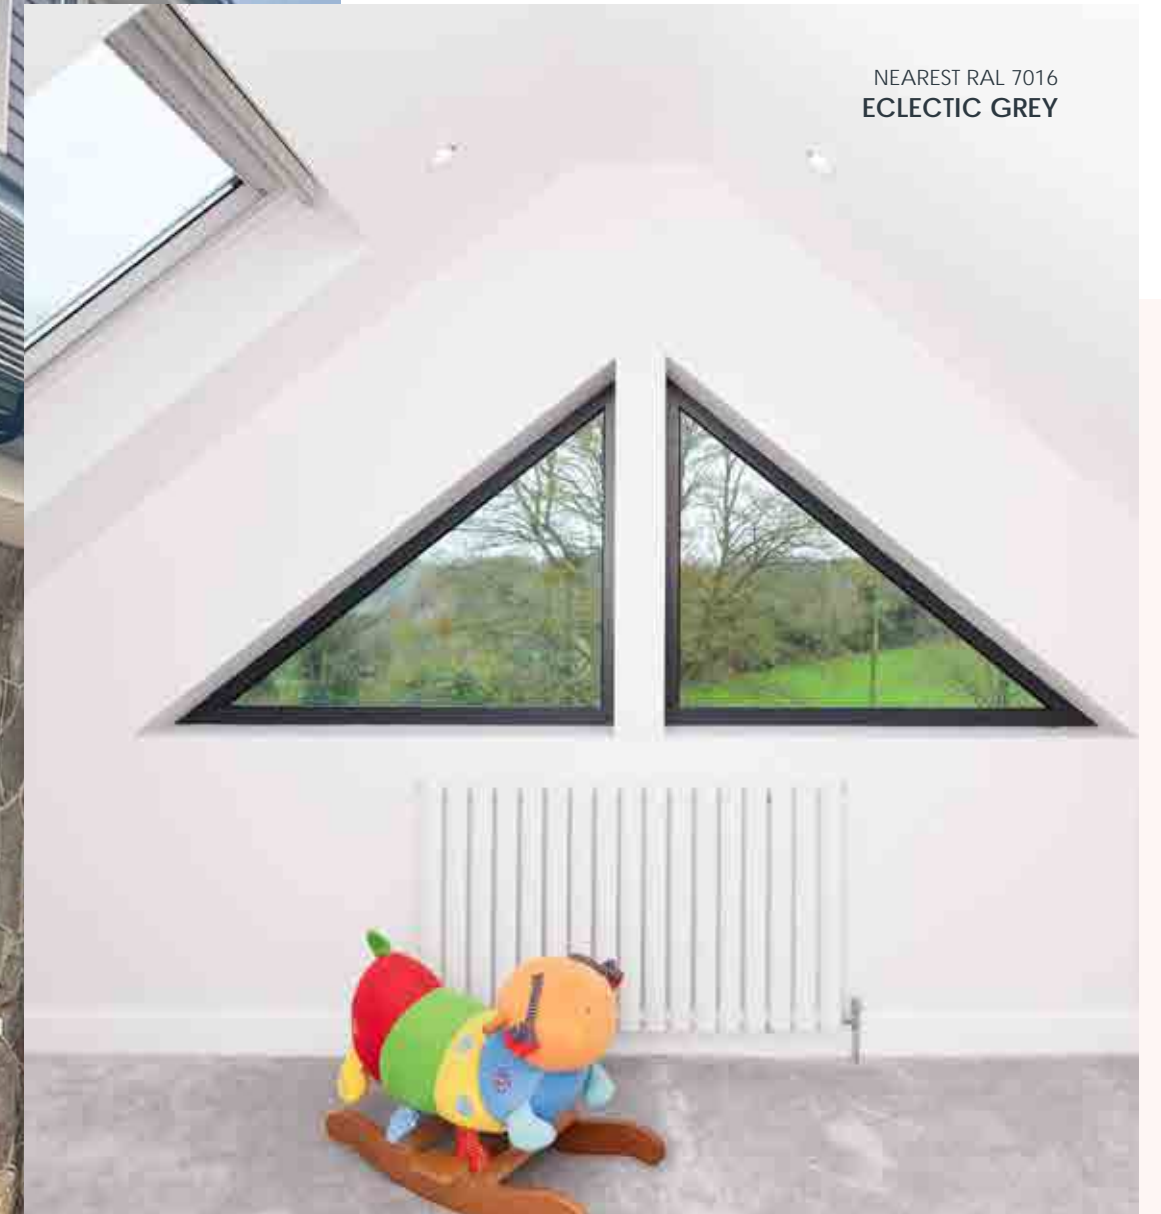

NEAREST RAL 7016
ECLECTIC GREY

Some homes have unique shaped windows, which need that bespoke touch. With Residence 7 we can cater for these requirements - we love bespoke shapes.