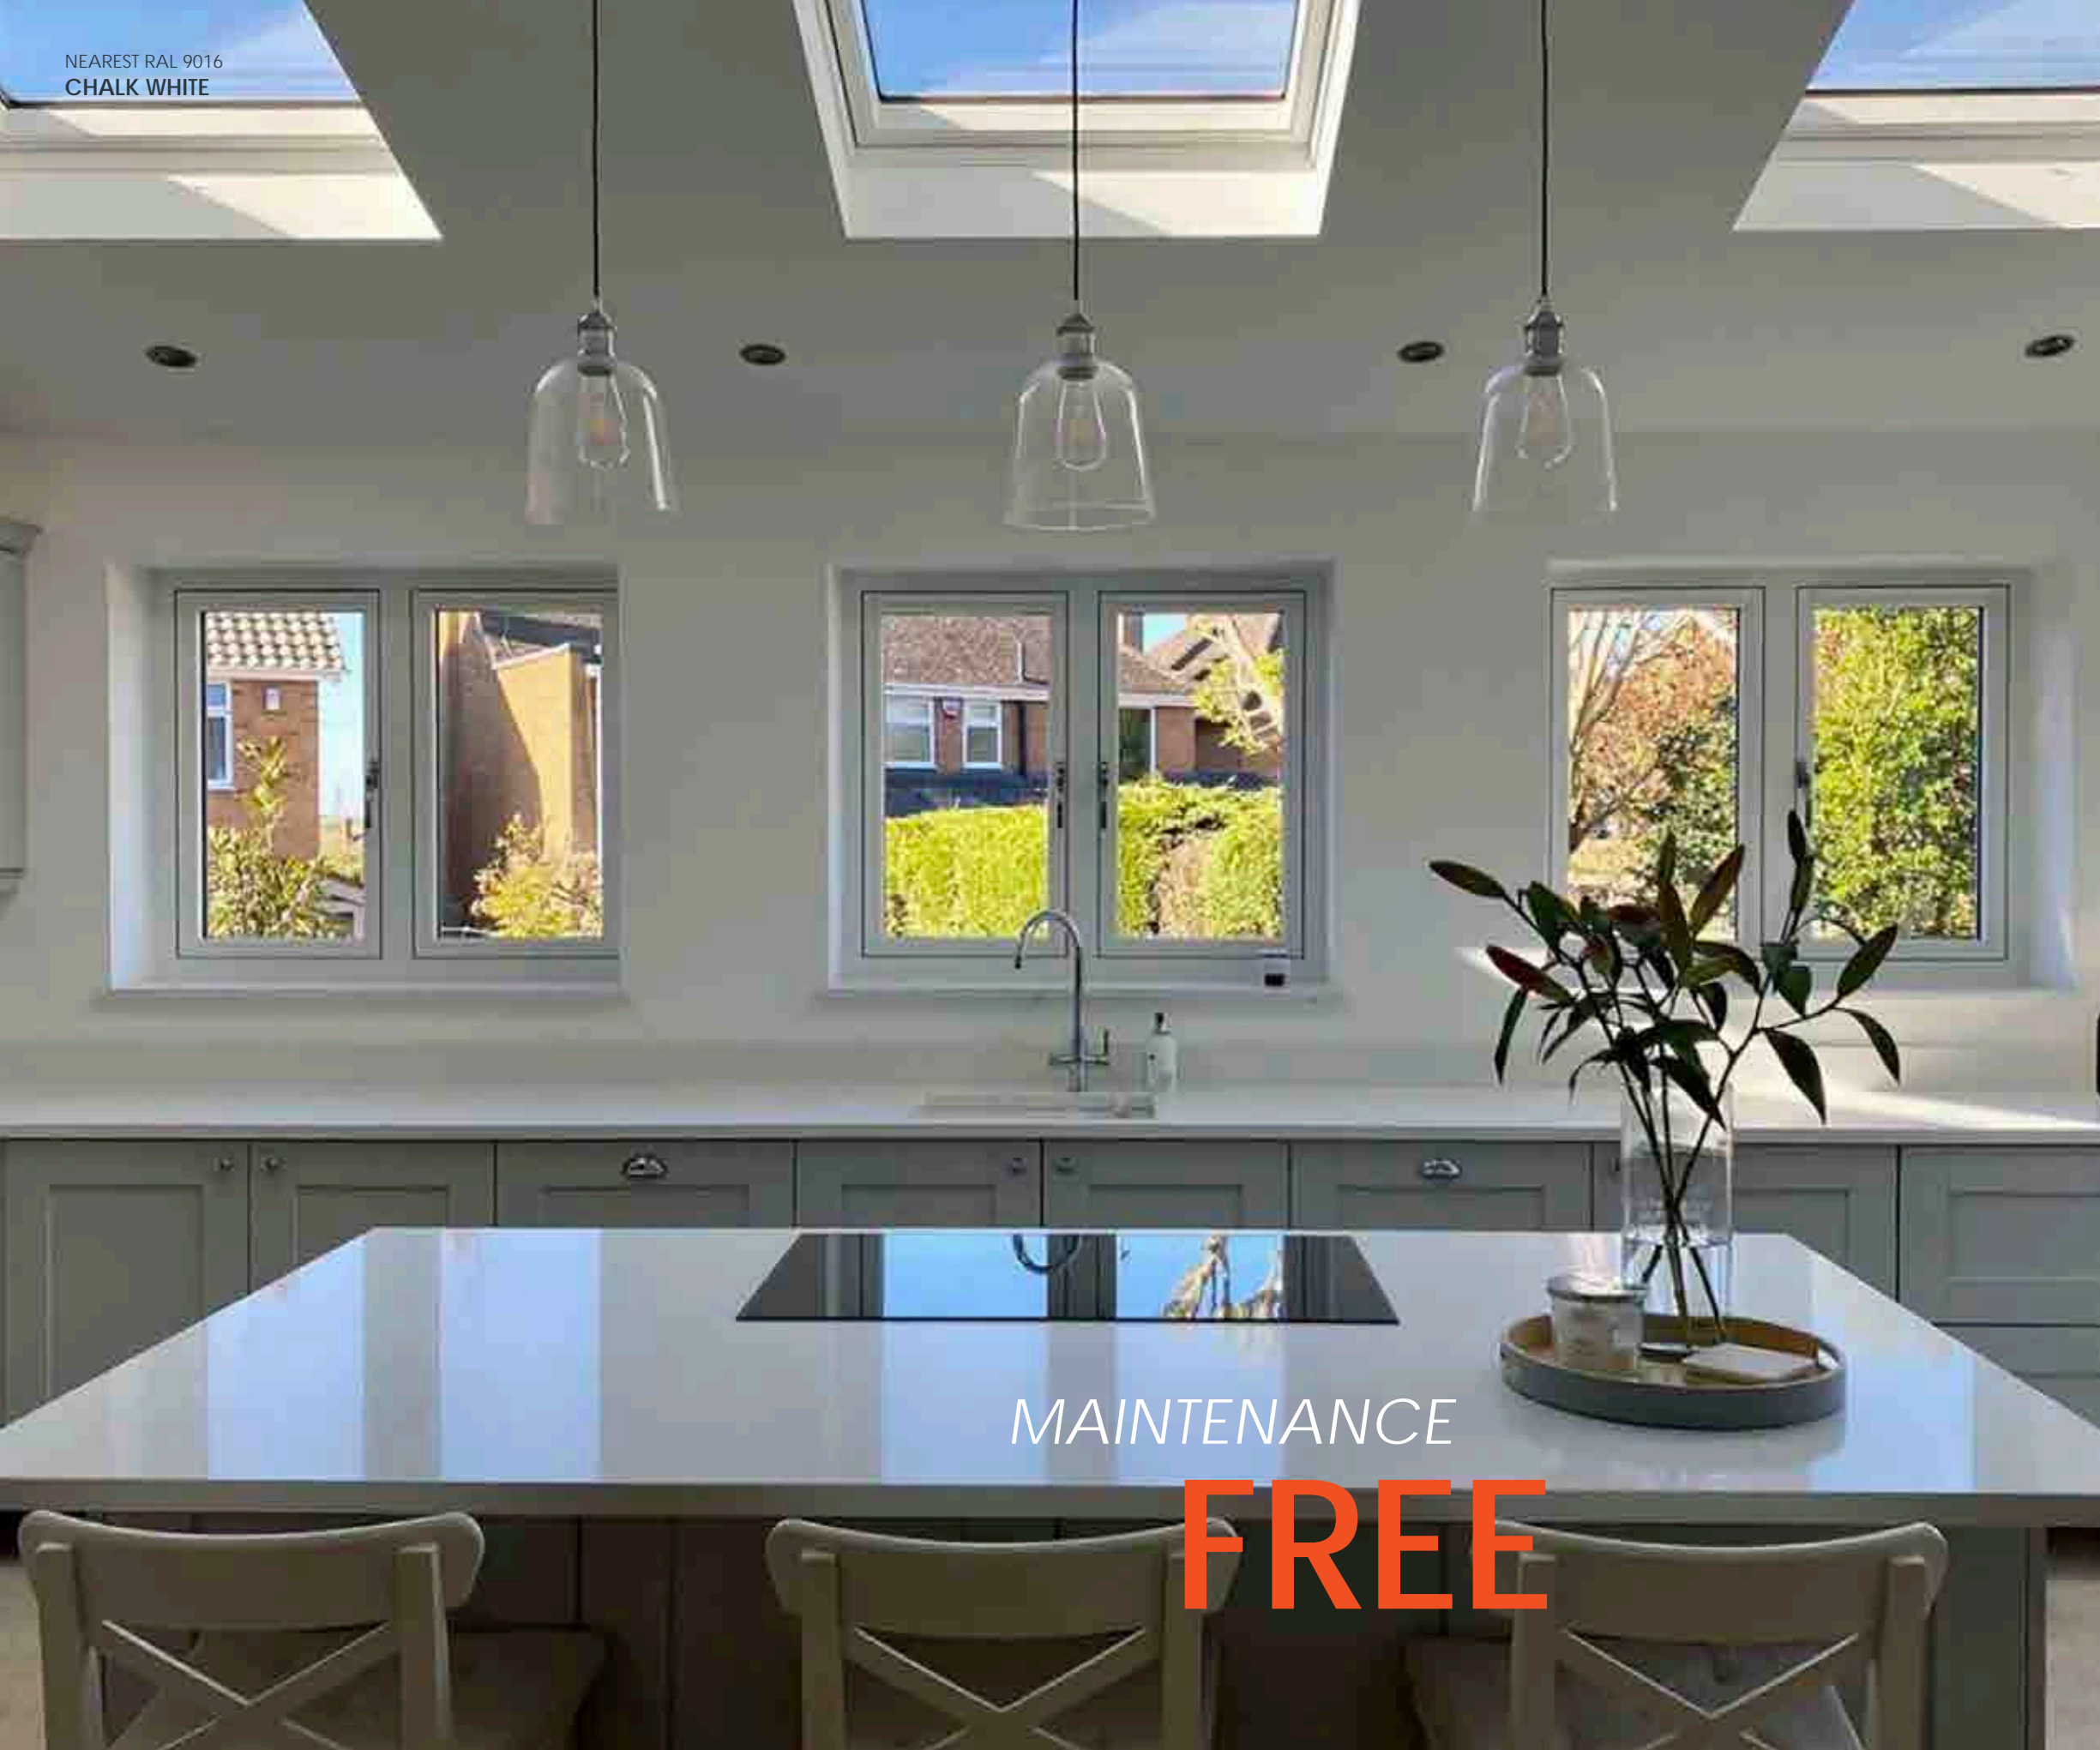

NEAREST RAL 9016
CHALK WHITE

MAINTENANCE
FREE

NEAREST RAL 7038
PAINSWICK