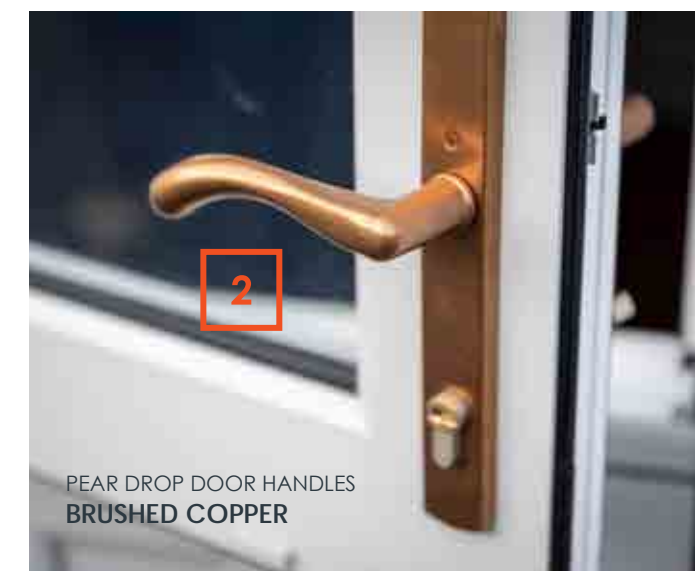

PEAR DROP DOOR HANDLES
BRUSHED COPPER