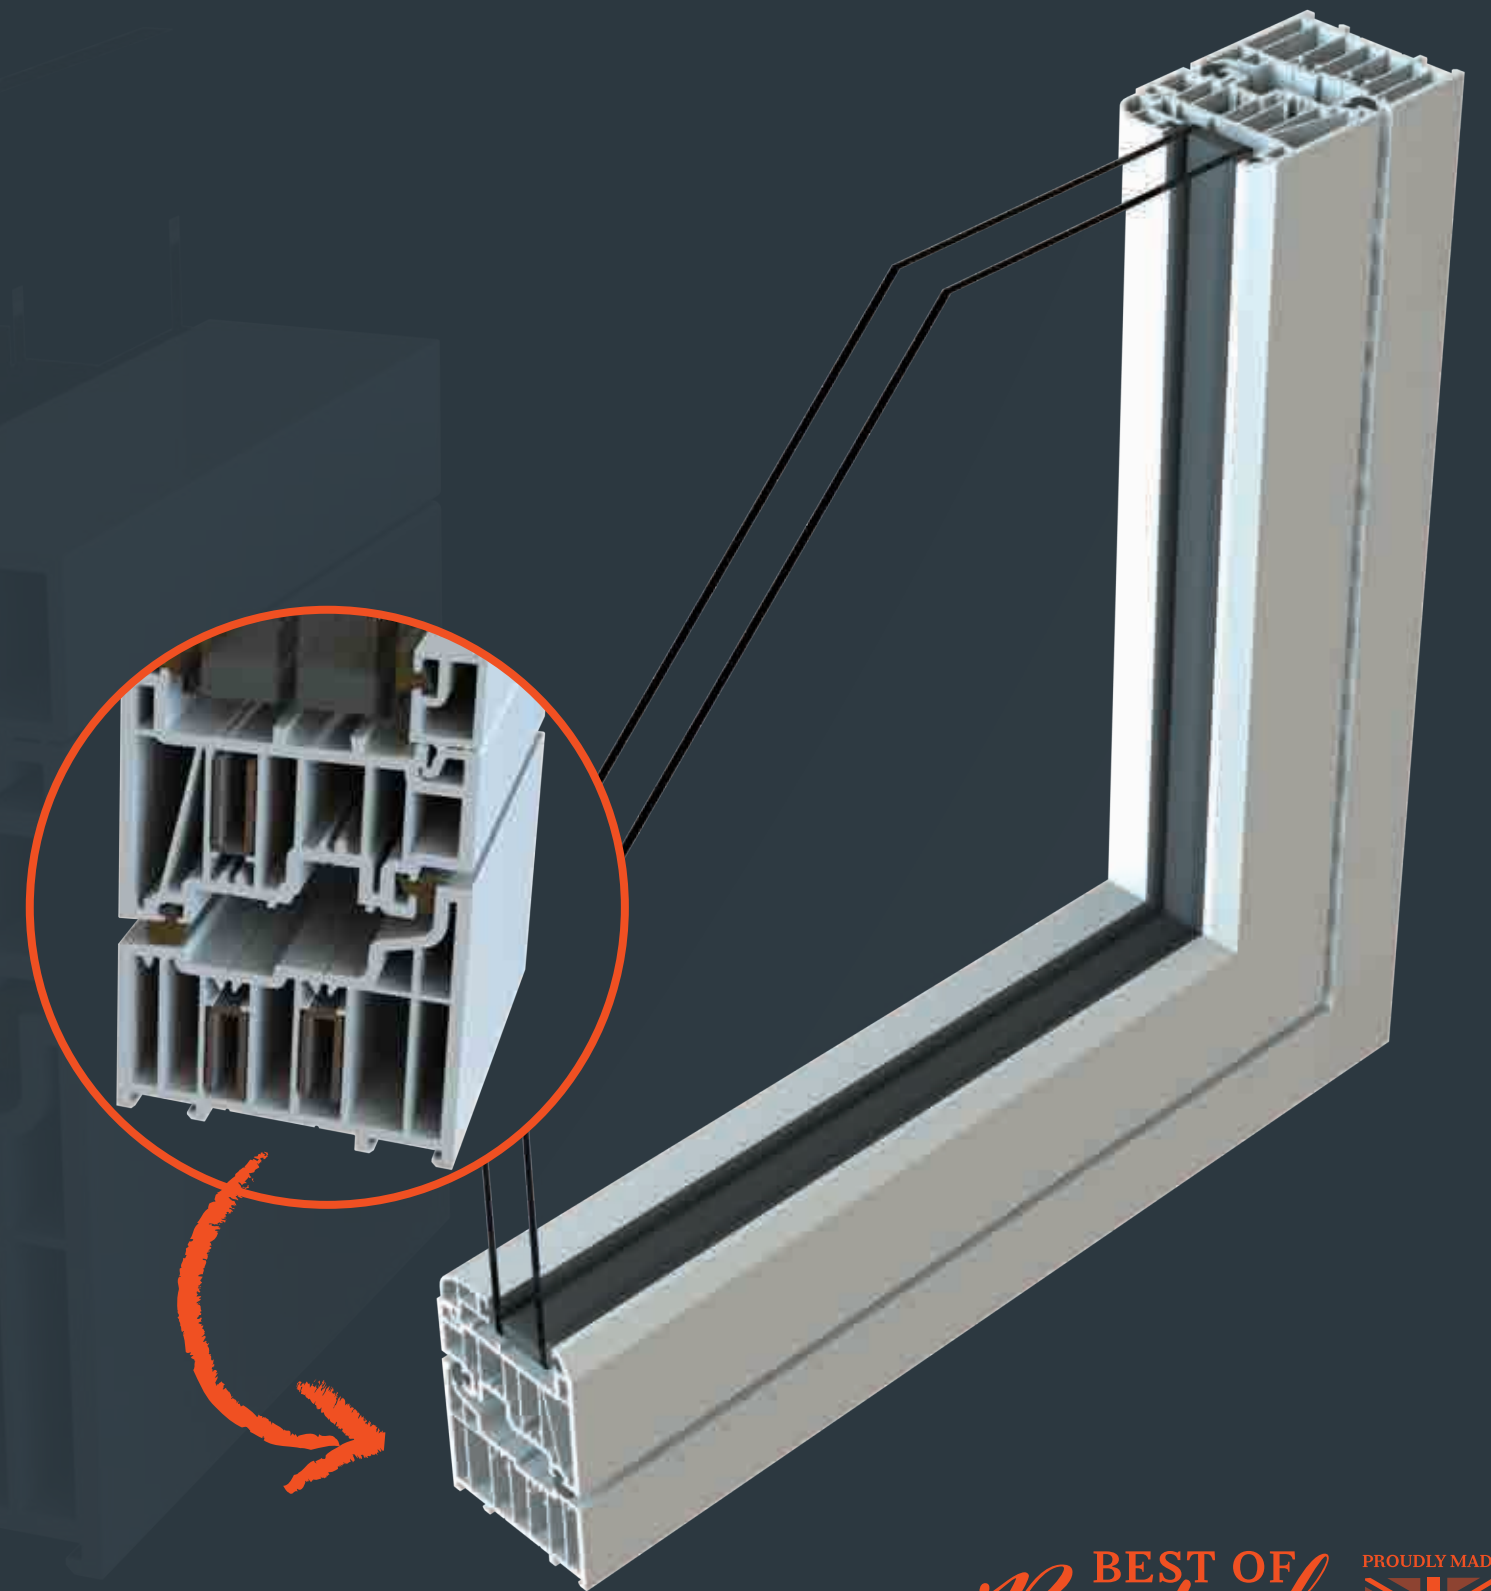

R7

DESIGNED AND MADE IN BRITAIN

R7 outperforms many other systems with a sophisticated seven chamber design and intelligent features.

Scan the QR Code to
find out more about our
Residence 7 Collection.

ENERGY EFFICIENT GLAZING

Residence 7 is designed to accommodate 'energy efficient glazing' this term is used to describe double glazing or triple glazing used in modern windows. R7 has options for 28mm double glazing or 44mm triple glazing. The glazing bead is always on the inside which contributes to a higher security performance.

7 CHAMBER DESIGN

Residence 7 has been engineered to meet current and anticipated future standards. Other window frames typically offer 3 or 5 chambers and are usually 70mm wide, R7 has 7 chambers and is 75mm wide, resulting in superior thermal, acoustic, strength and security performance.

BEST OF
British **PROUDLY MADE**
IN BRITAIN