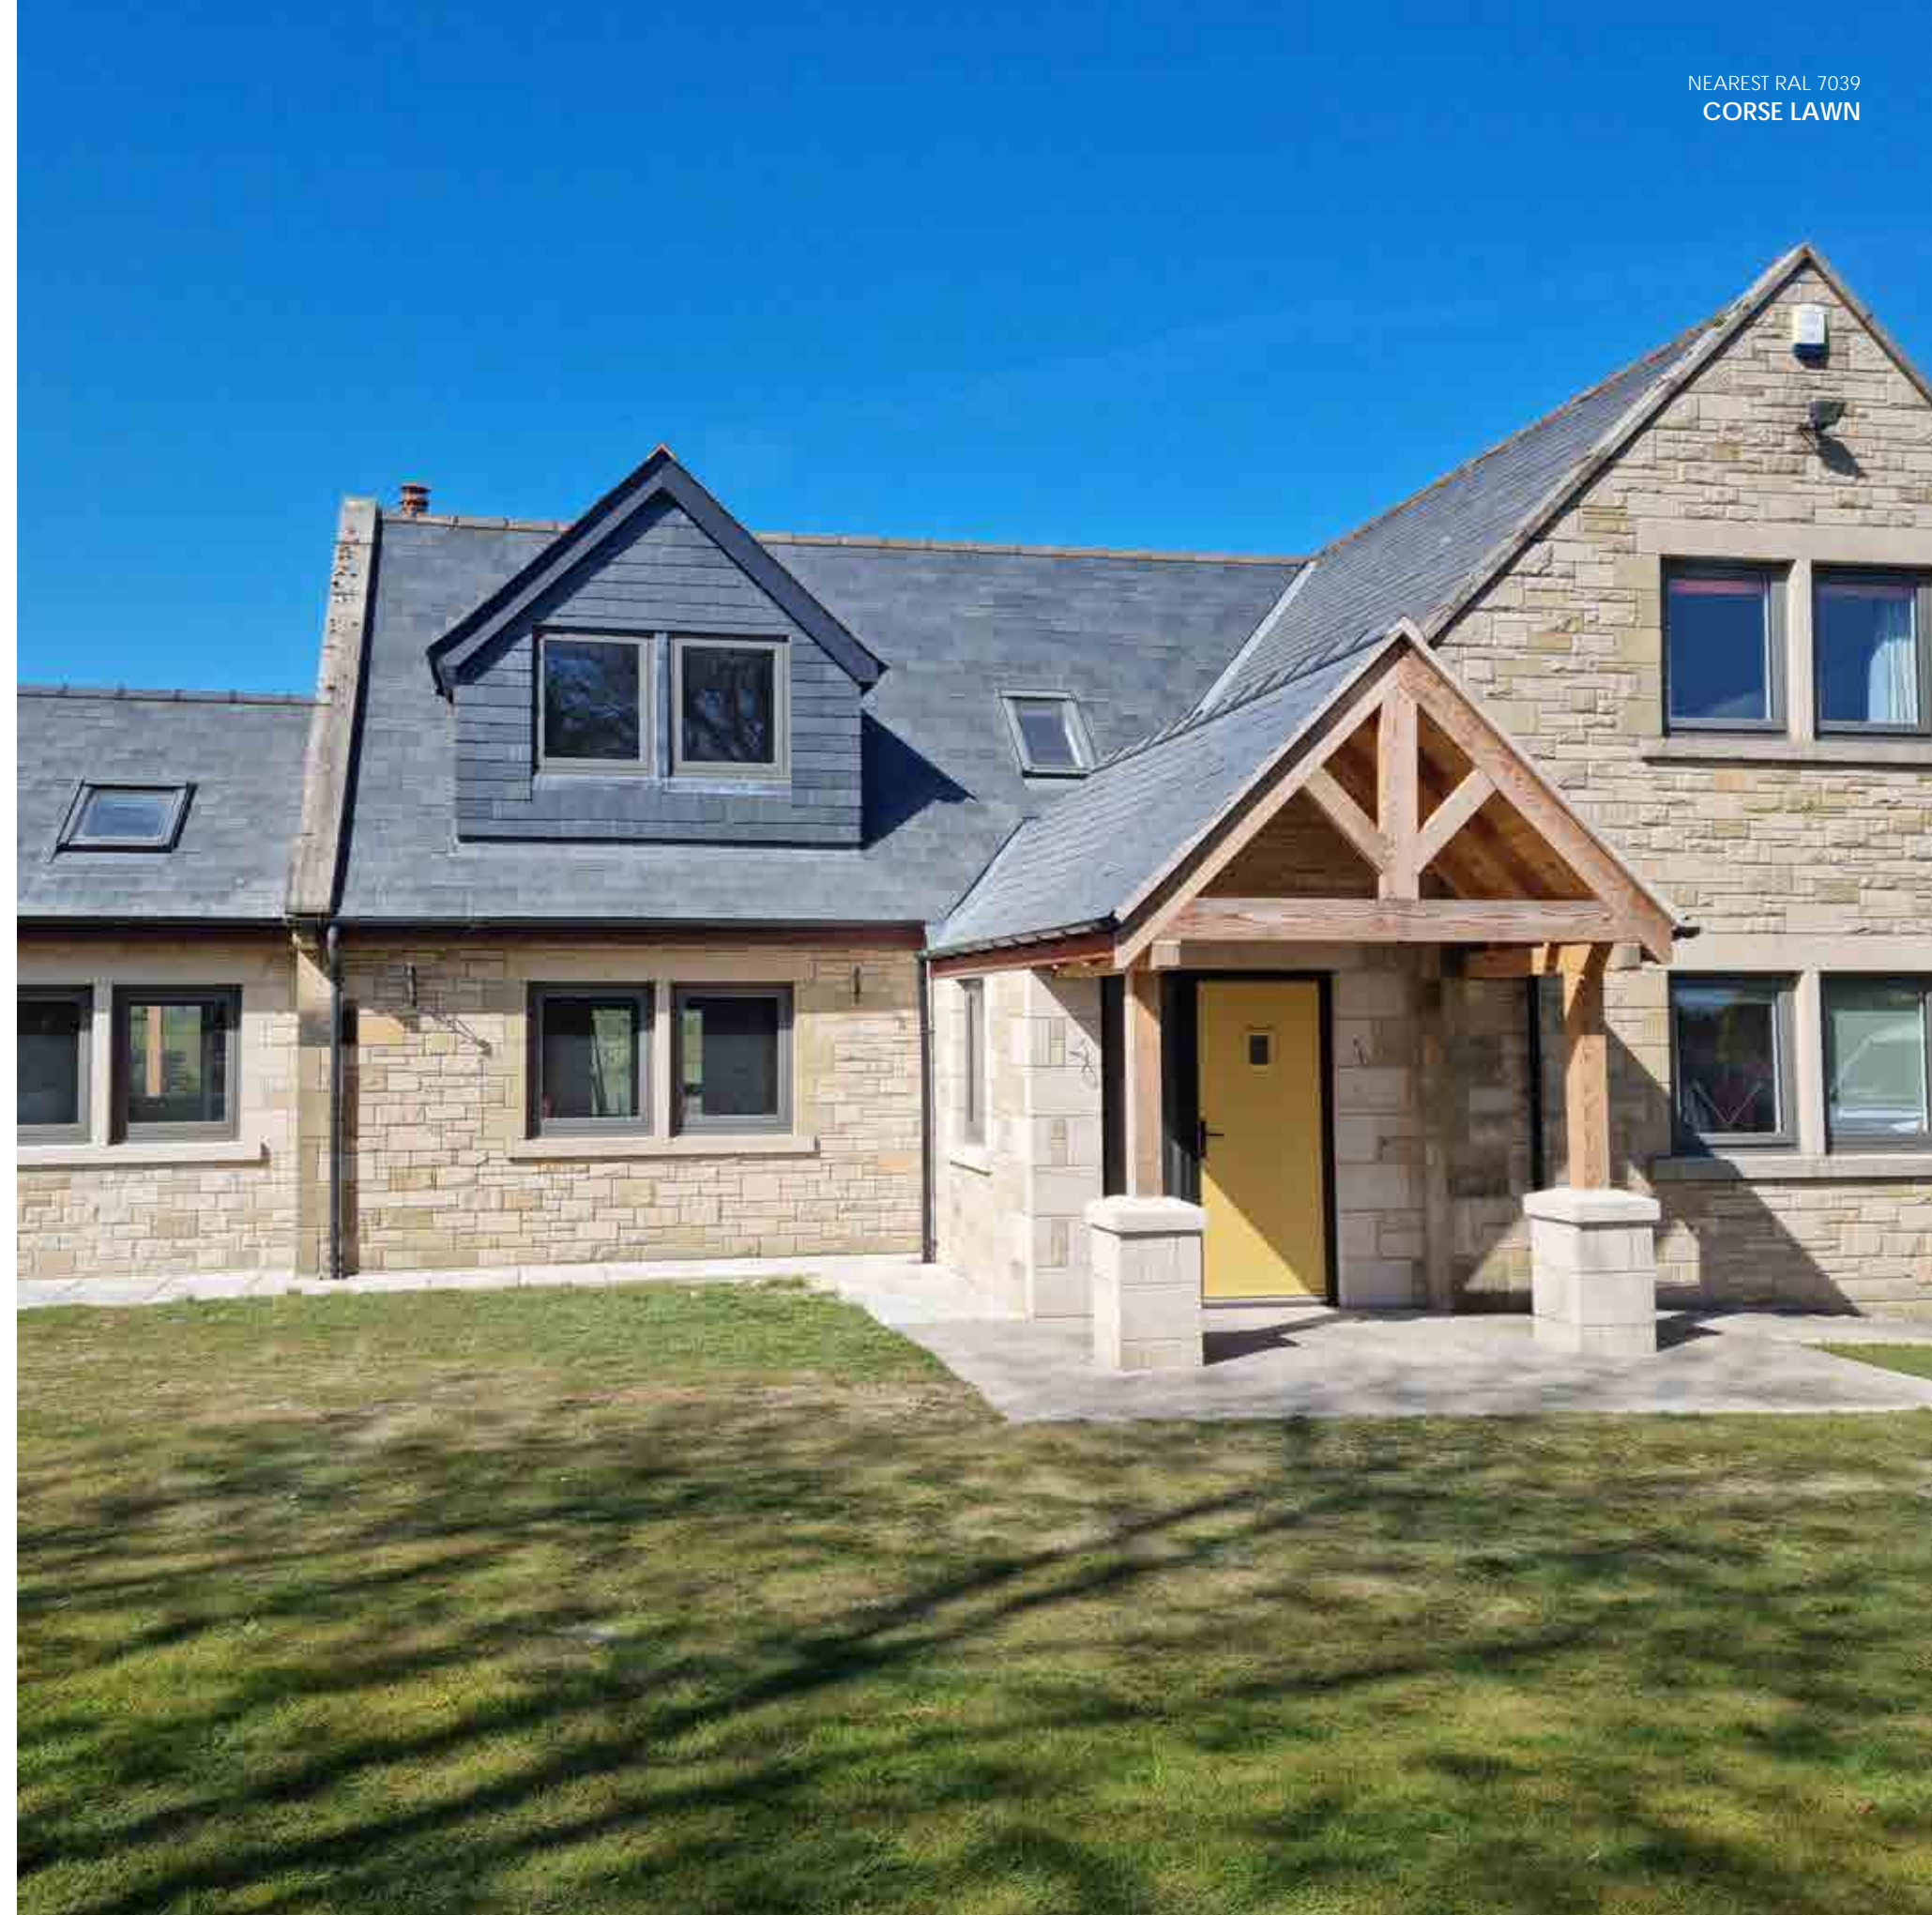

TECHNIQUES

1

2

A mitre weld will fuse the joints together diagonally for a contemporary appearance, or choose the Graf weld for a seamless diagonal weld. The Timberweld® process welds the profiles with a mechanical look to both sides, or MechWeld/ External Timber Look (ETL) gives a diagonal weld to the internal, with a mechanical look to the external. Of course, there's also the traditional mechanical joint which is not welded, but made in a traditional mechanical jointed method, often used in timber joinery.

1. Mechanical Joint
2. Timber Weld
3. Graf Weld
4. Mitre Weld

3

4