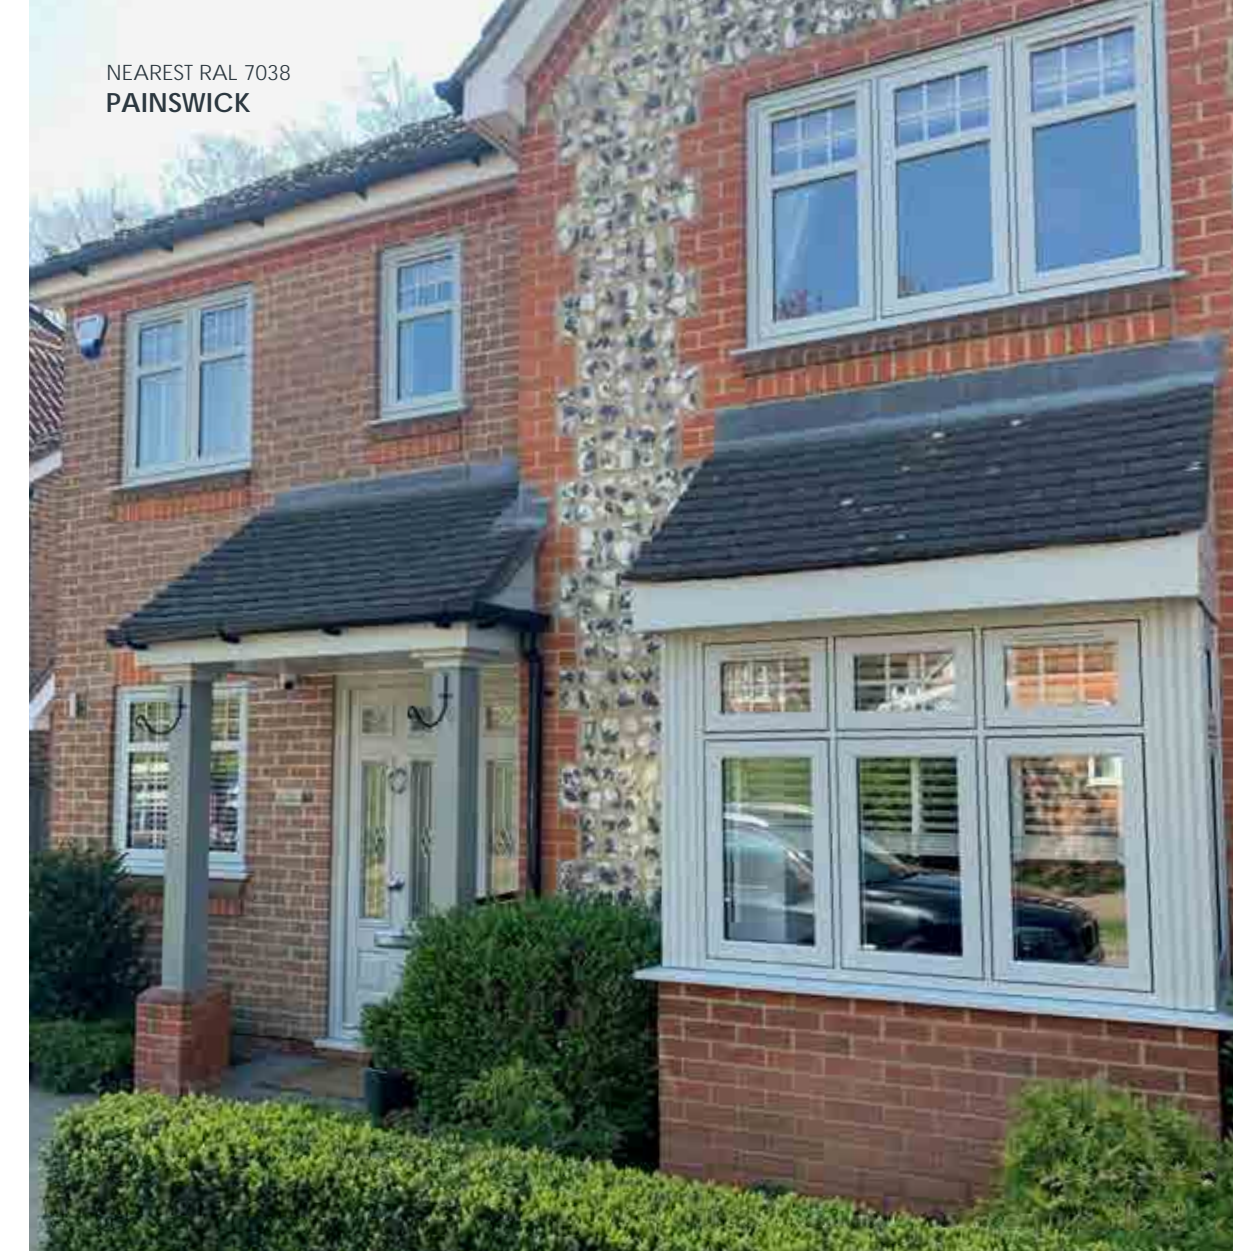

With the sometimes frantic pace of modern living, you need your windows and doors to look their best with the minimum of effort. R7 windows and doors are virtually maintenance free; no painting, sanding or staining required! A simple wipe clean with warm soapy water, so you can spend more time doing the things you love.